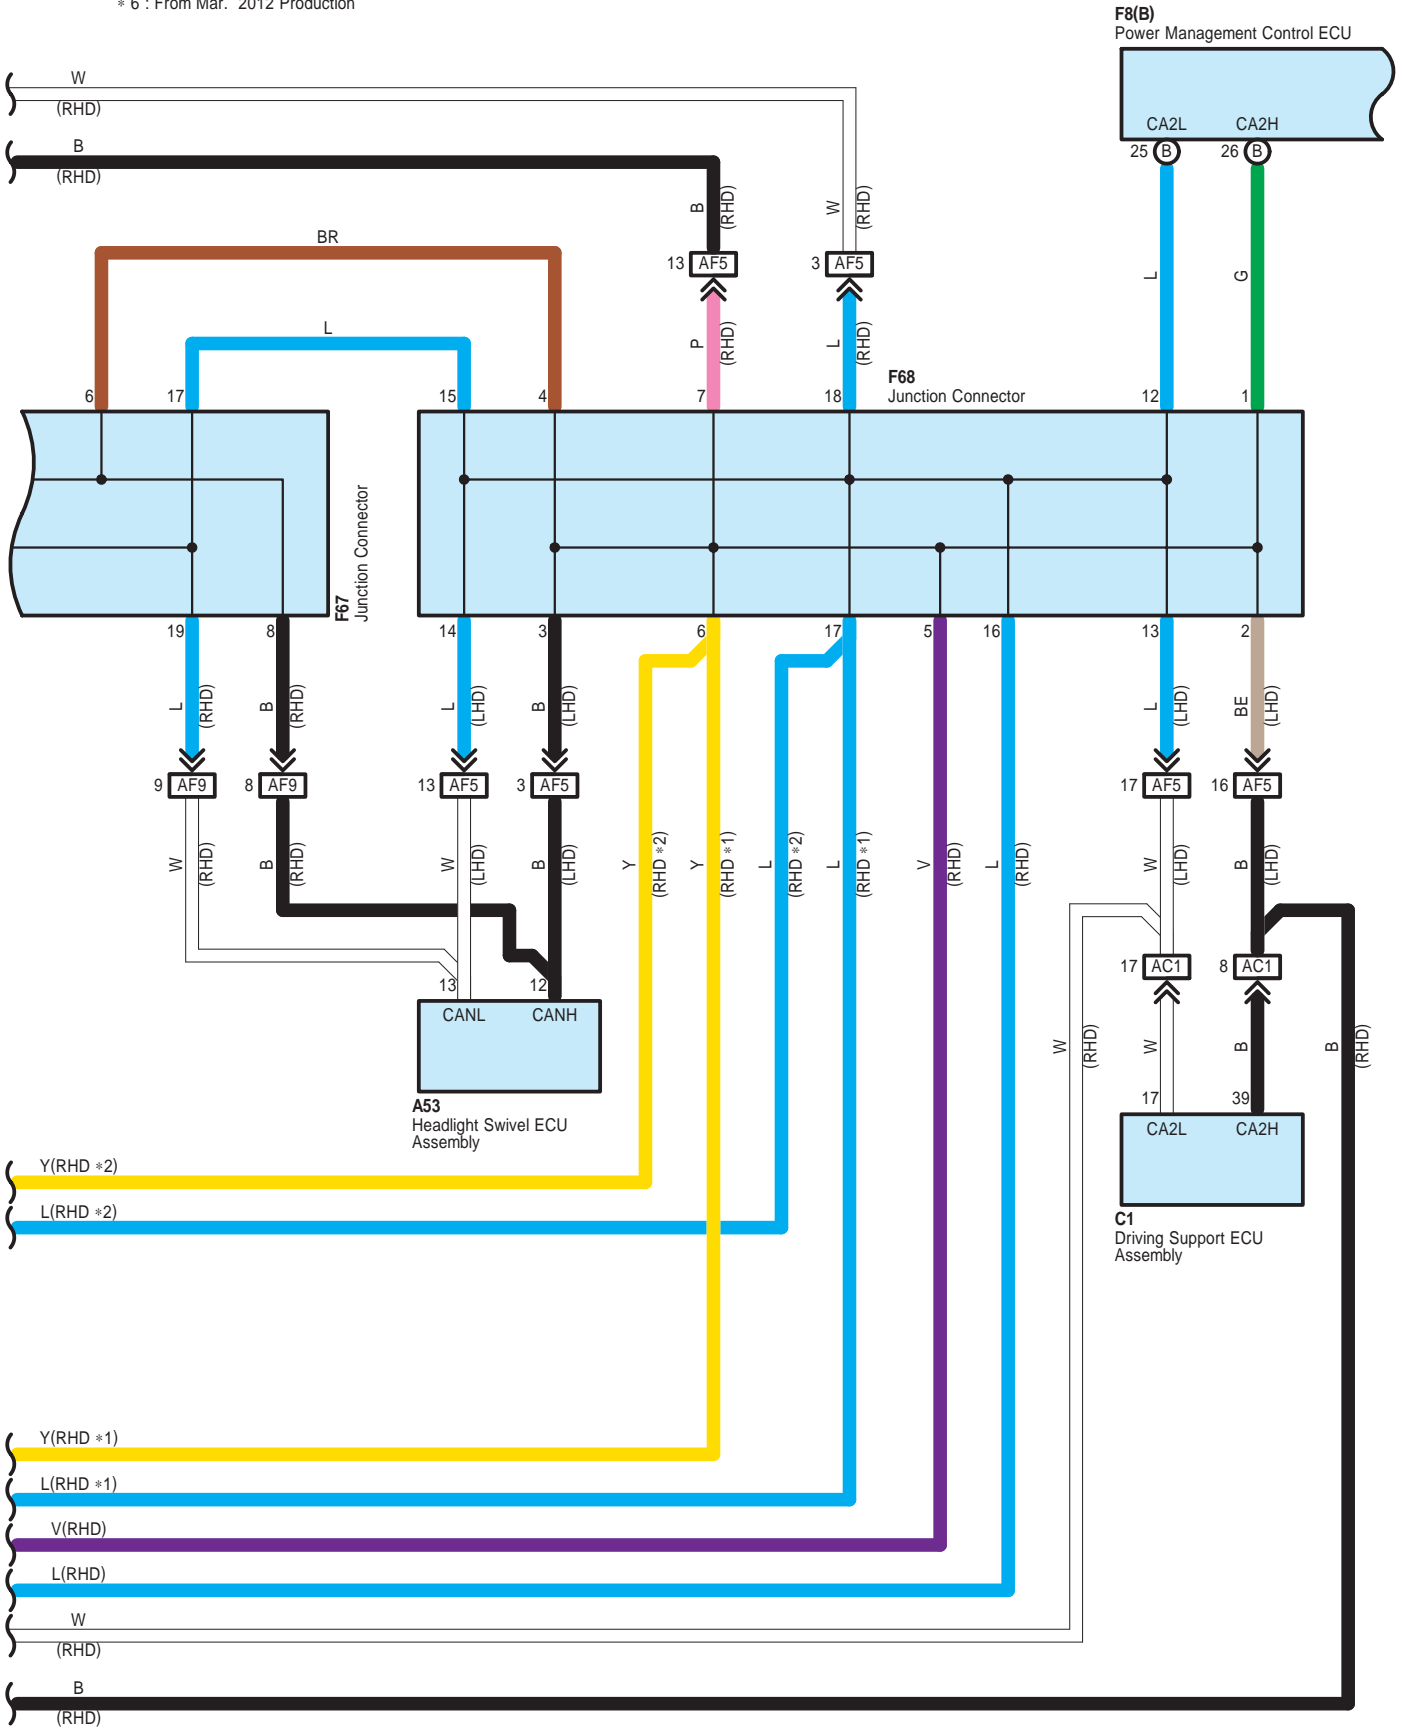

OF3
Gray

TG1
Blue

Multiplex Communication System <CAN>

- * 1 : w/ Parking Assist (Back Guide Monitor)
- * 2 : w/ Parking Assist (LEXUS Parking Assist-Sensor) w/o Parking Assist (Back Guide Monitor)
- * 5 : Before Mar. 2012 Production
- * 6 : From Mar. 2012 Production