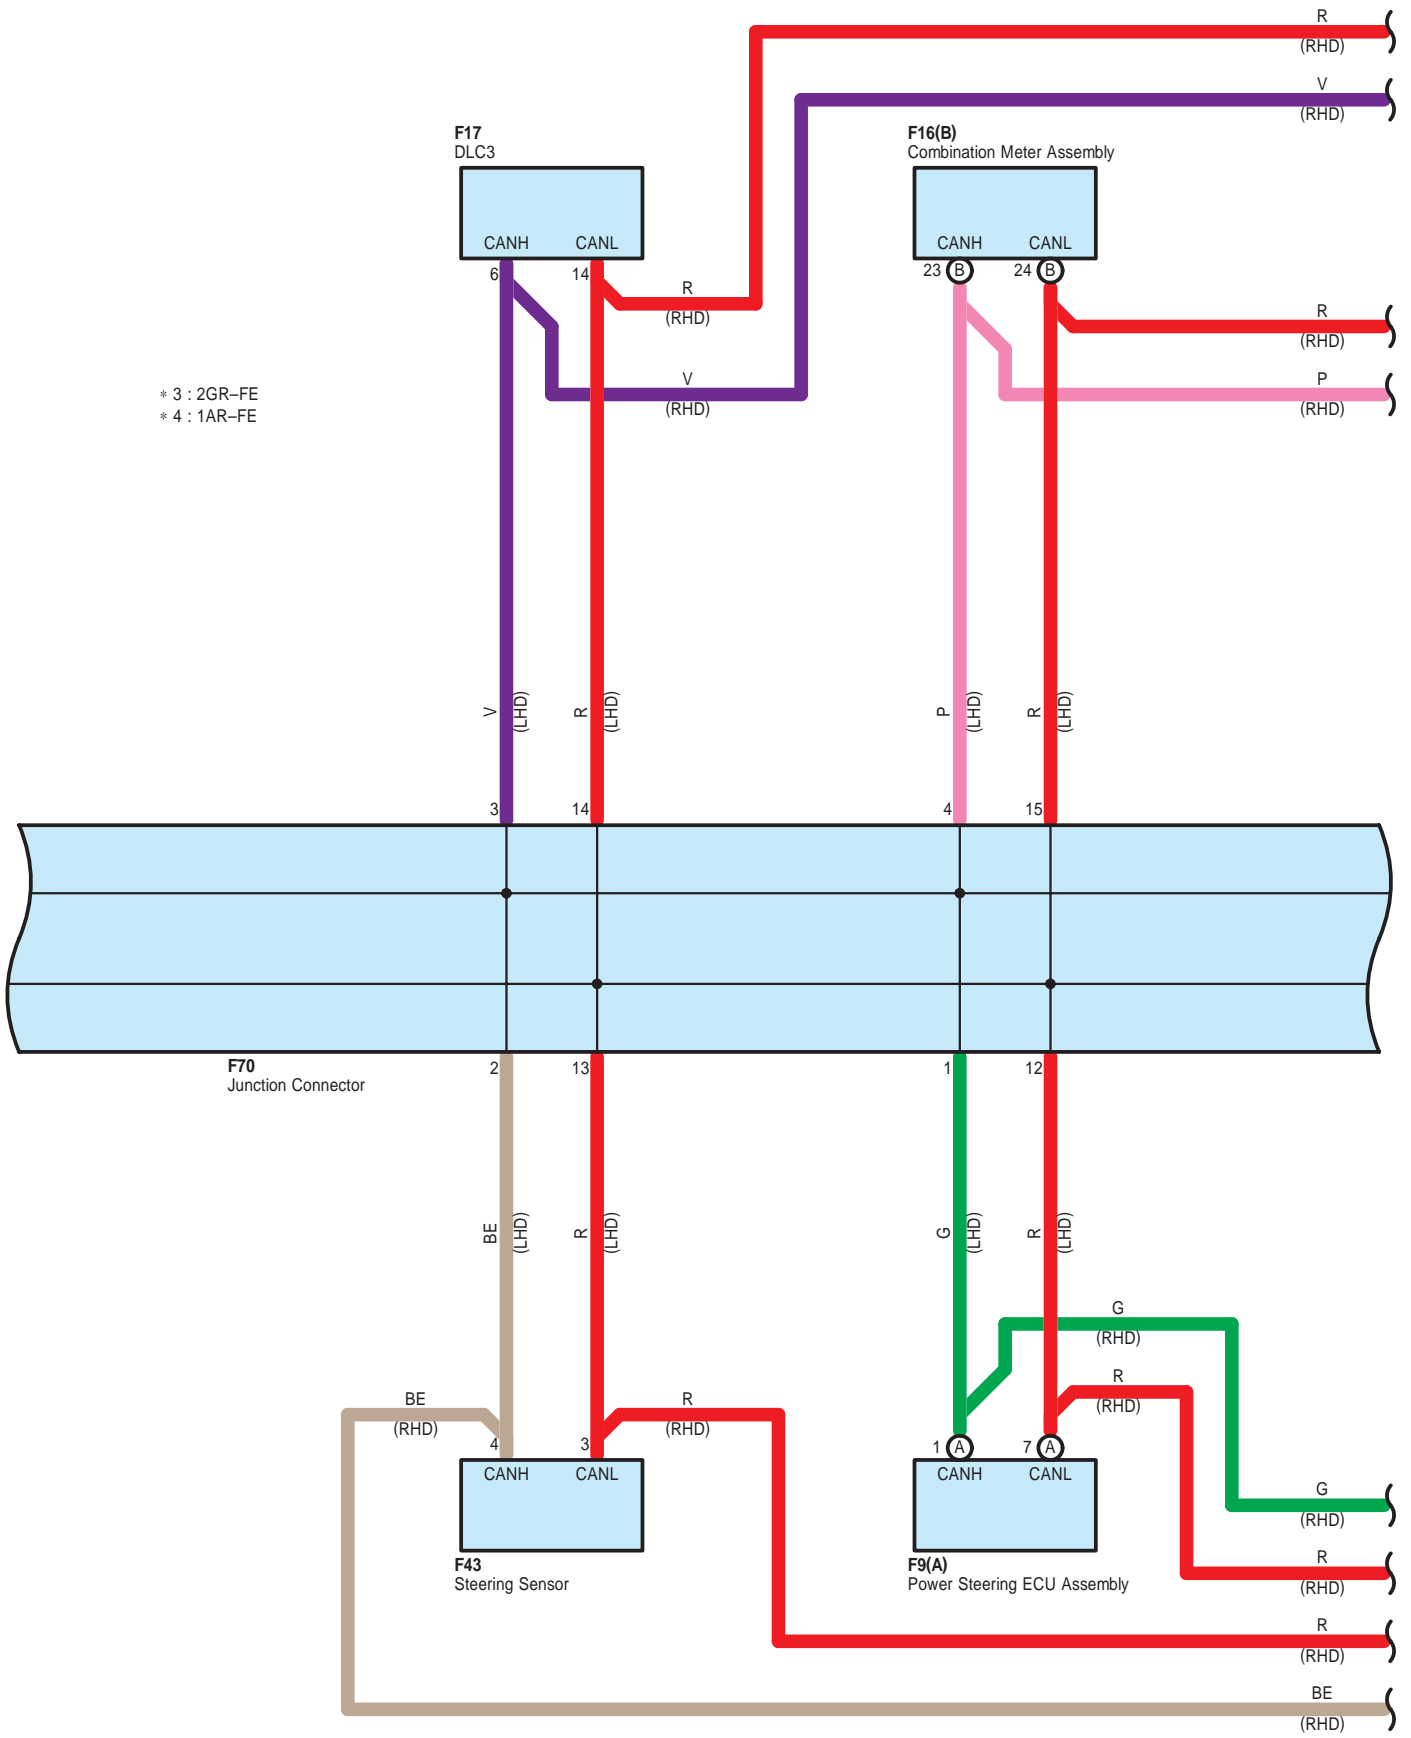

Multiplex Communication System <CAN>