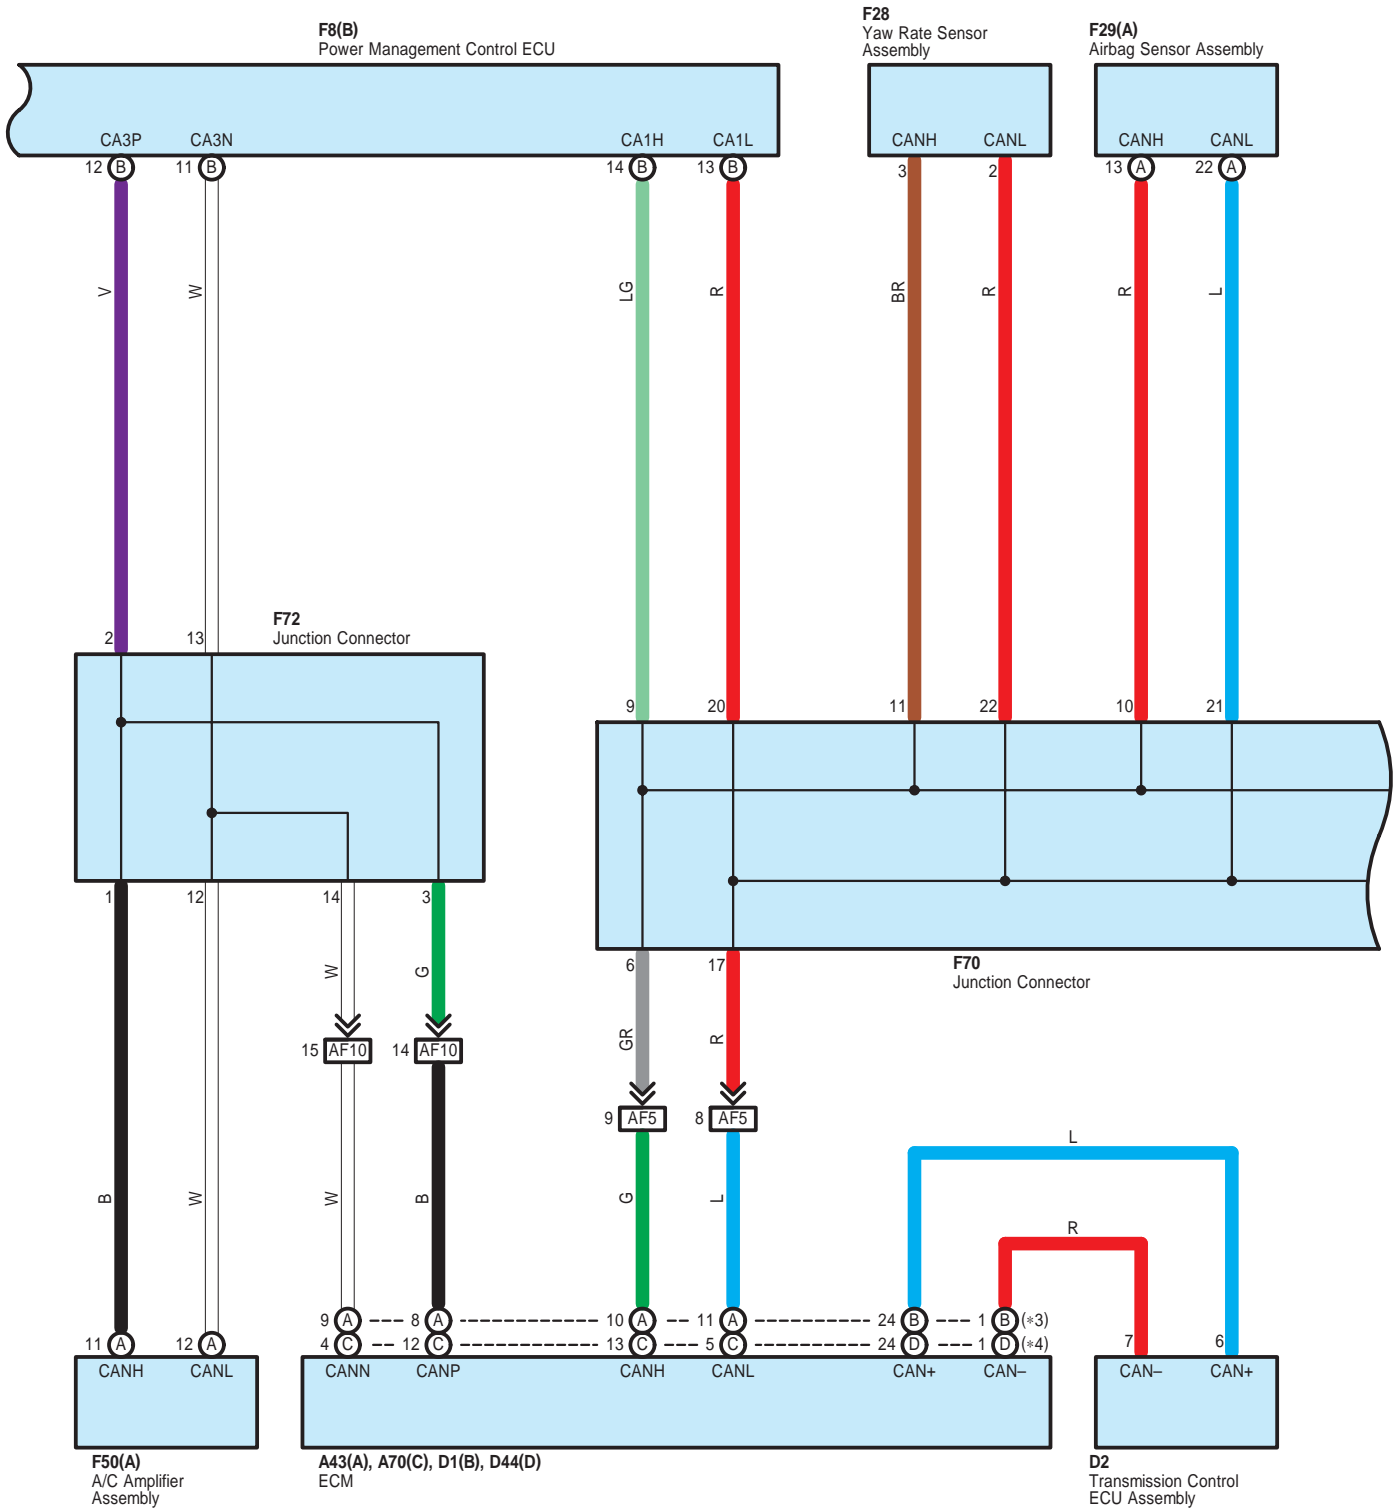

OF3
Gray

TG1
Blue

Multiplex Communication System <CAN>

- * 1 : w/ Parking Assist (Back Guide Monitor)
- * 2 : w/ Parking Assist (LEXUS Parking Assist-Sensor) w/o Parking Assist (Back Guide Monitor)
- * 5 : Before Mar. 2012 Production
- * 6 : From Mar. 2012 Production