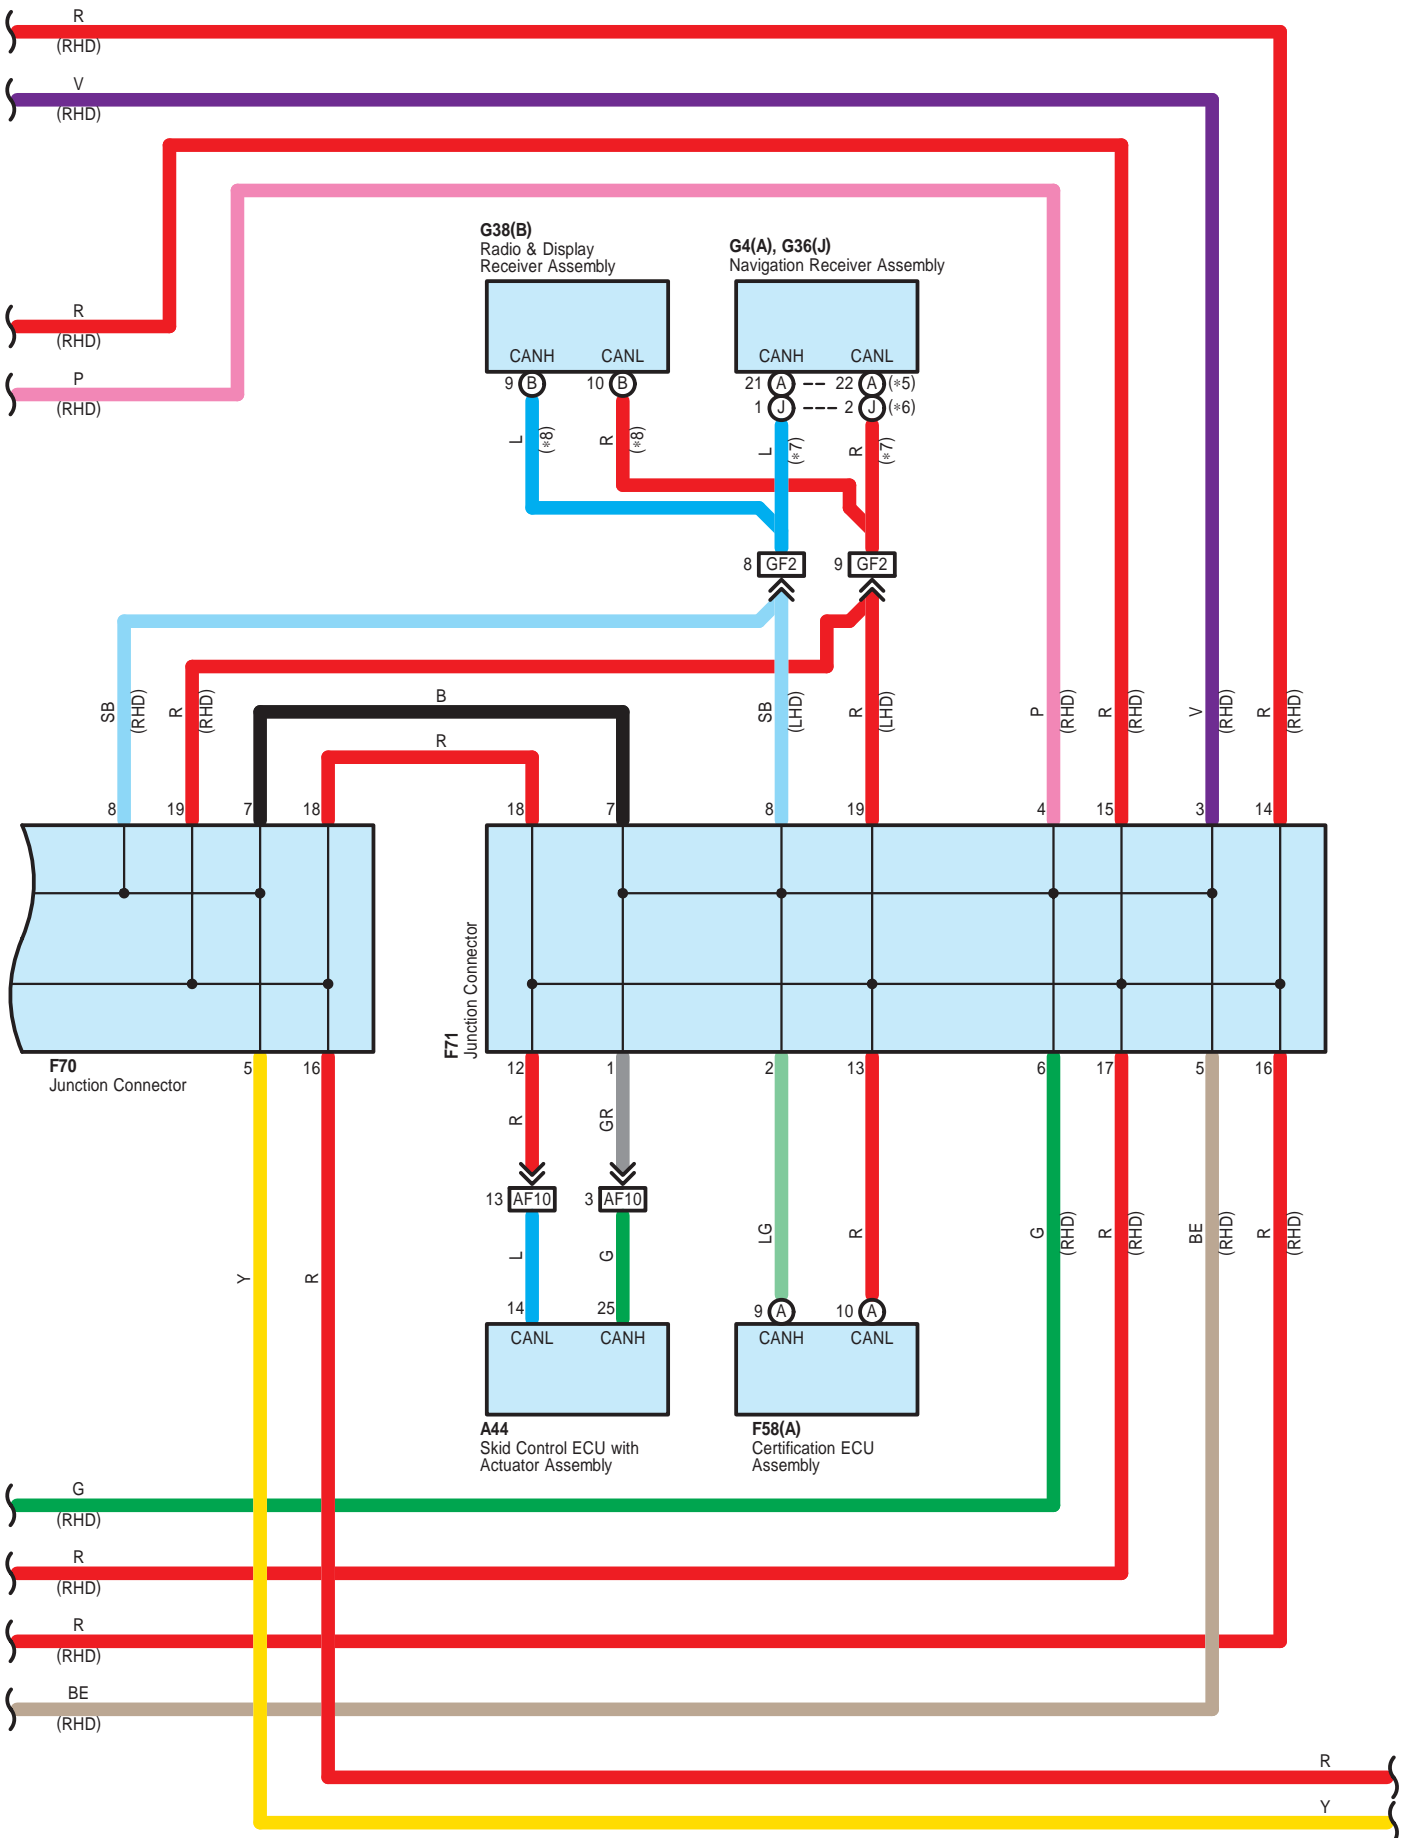

Multiplex Communication System <CAN>