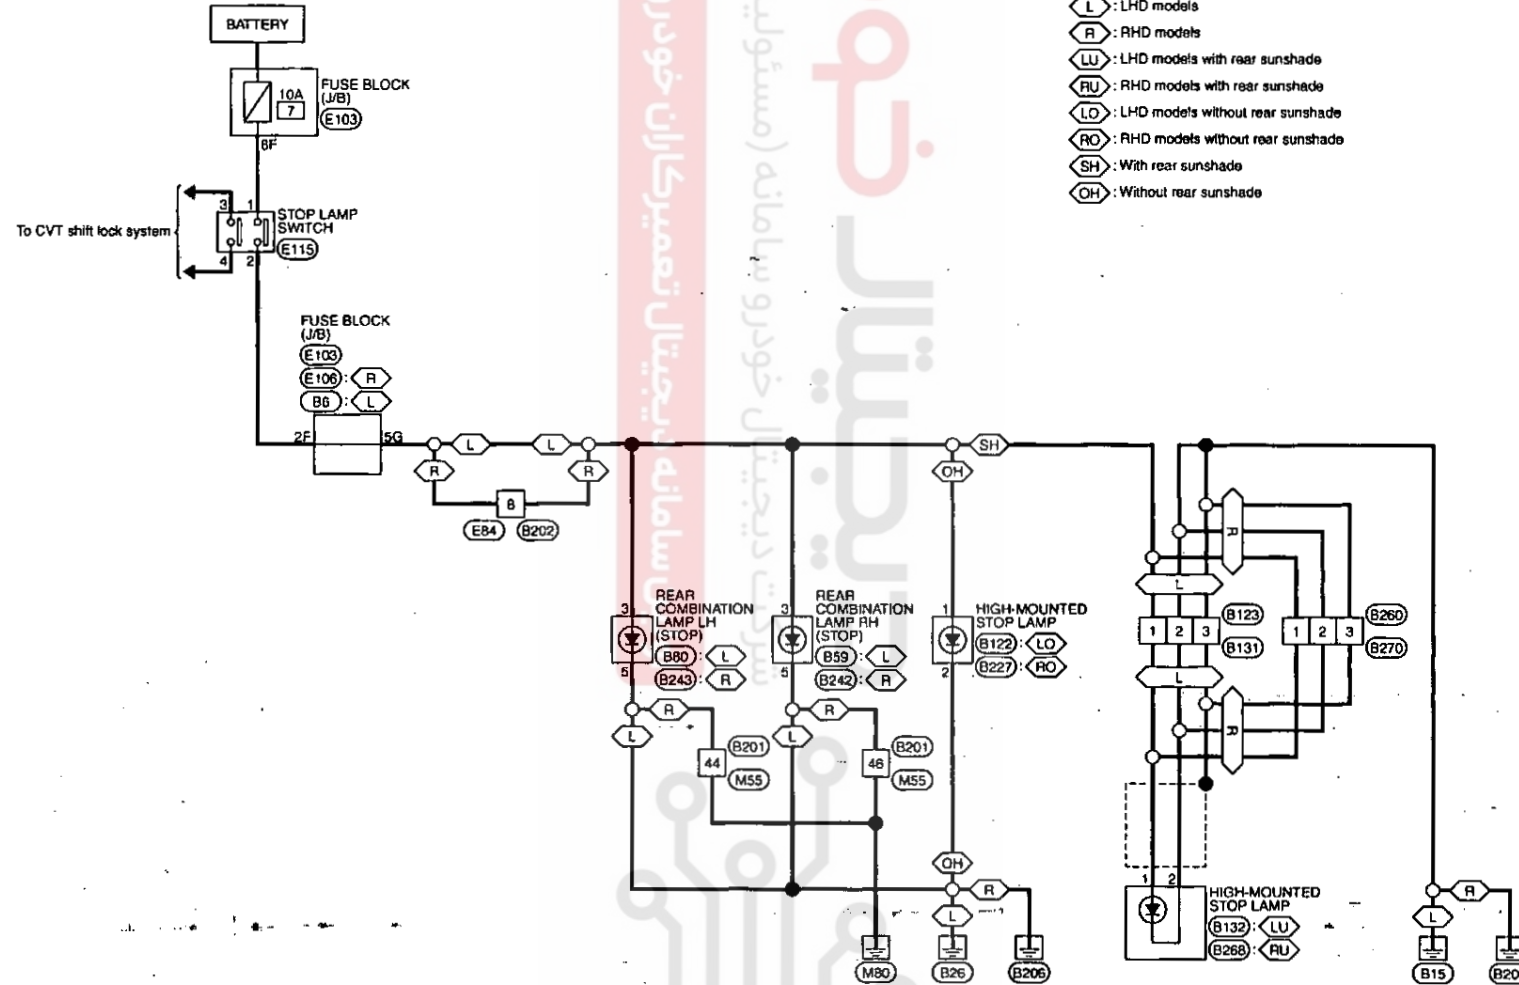

< COMPONENT DIAGNOSIS >
STOP LAMP
Wiring Diagram - STOP LAMP -

STOP LAMP

[XENON TYPE]

- (L) : LHD models
- (R) : RHD models
- (LU) : LHD models with rear sunshade
- (RU) : RHD models with rear sunshade
- (LO) : LHD models without rear sunshade
- (RO) : RHD models without rear sunshade
- (SH) : With rear sunshade
- (OH) : Without rear sunshade

STOP LAMP

INFOID:000000004551777

JOLWAZ283GE

2008/05/28

EXL-67

EXL

K J I H G F E D C