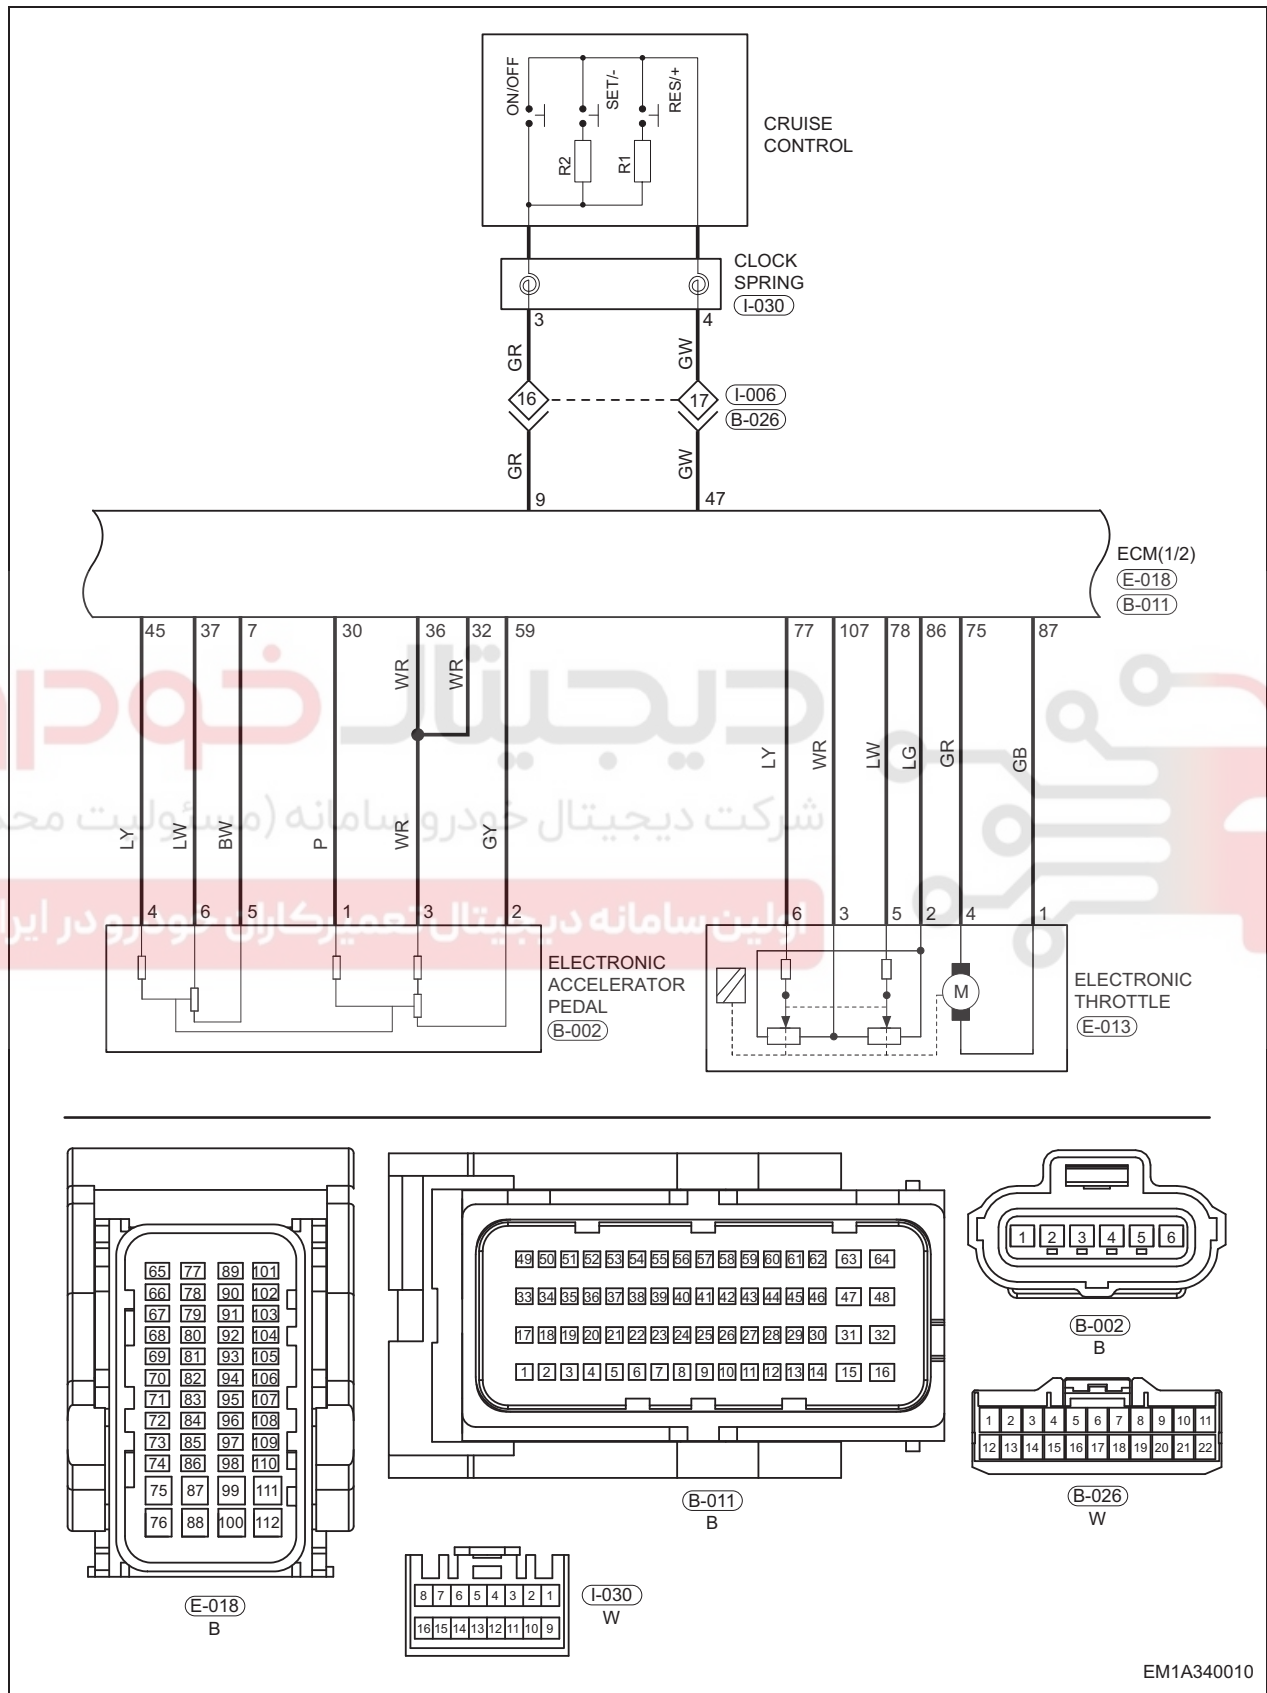

# Circuit Diagram

## Cruise Control System

35

EM1A340010