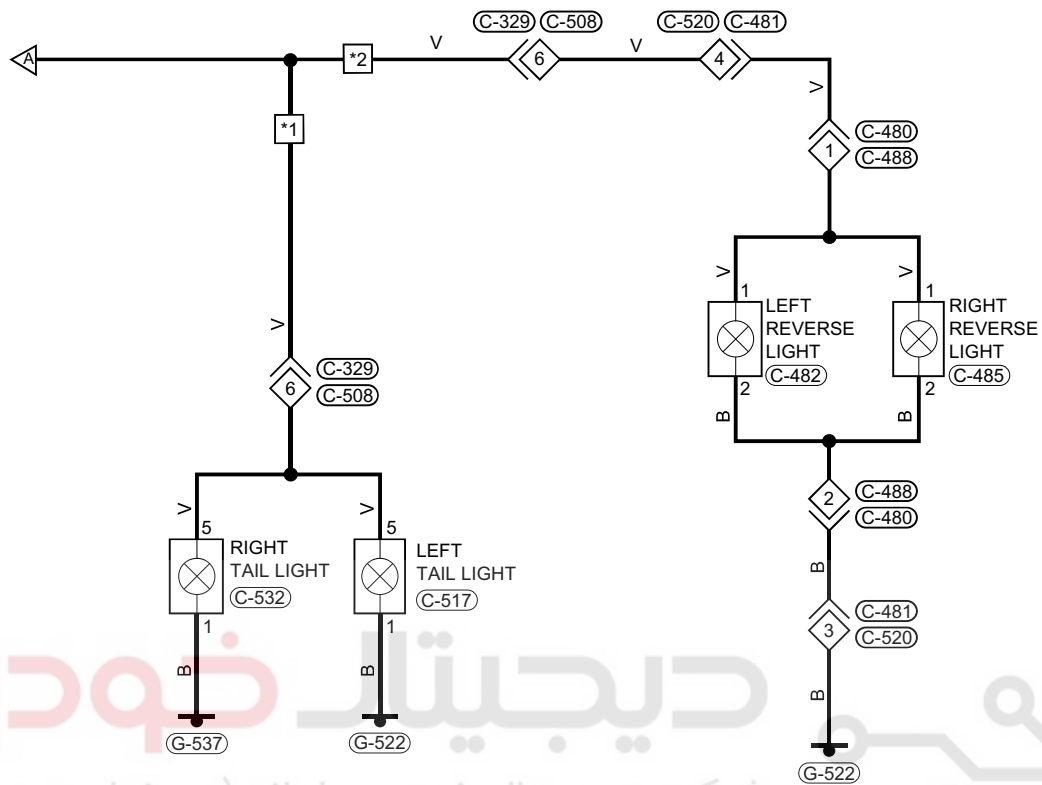

Reverse light (page 1)

Reverse light (page 2)

*1: For A13AFL model
*2: For A13FL model

C-329 W

C-520 W

C-485 W

C-517 W

C-532 W

C-480 W

C-482 W

QREM070120