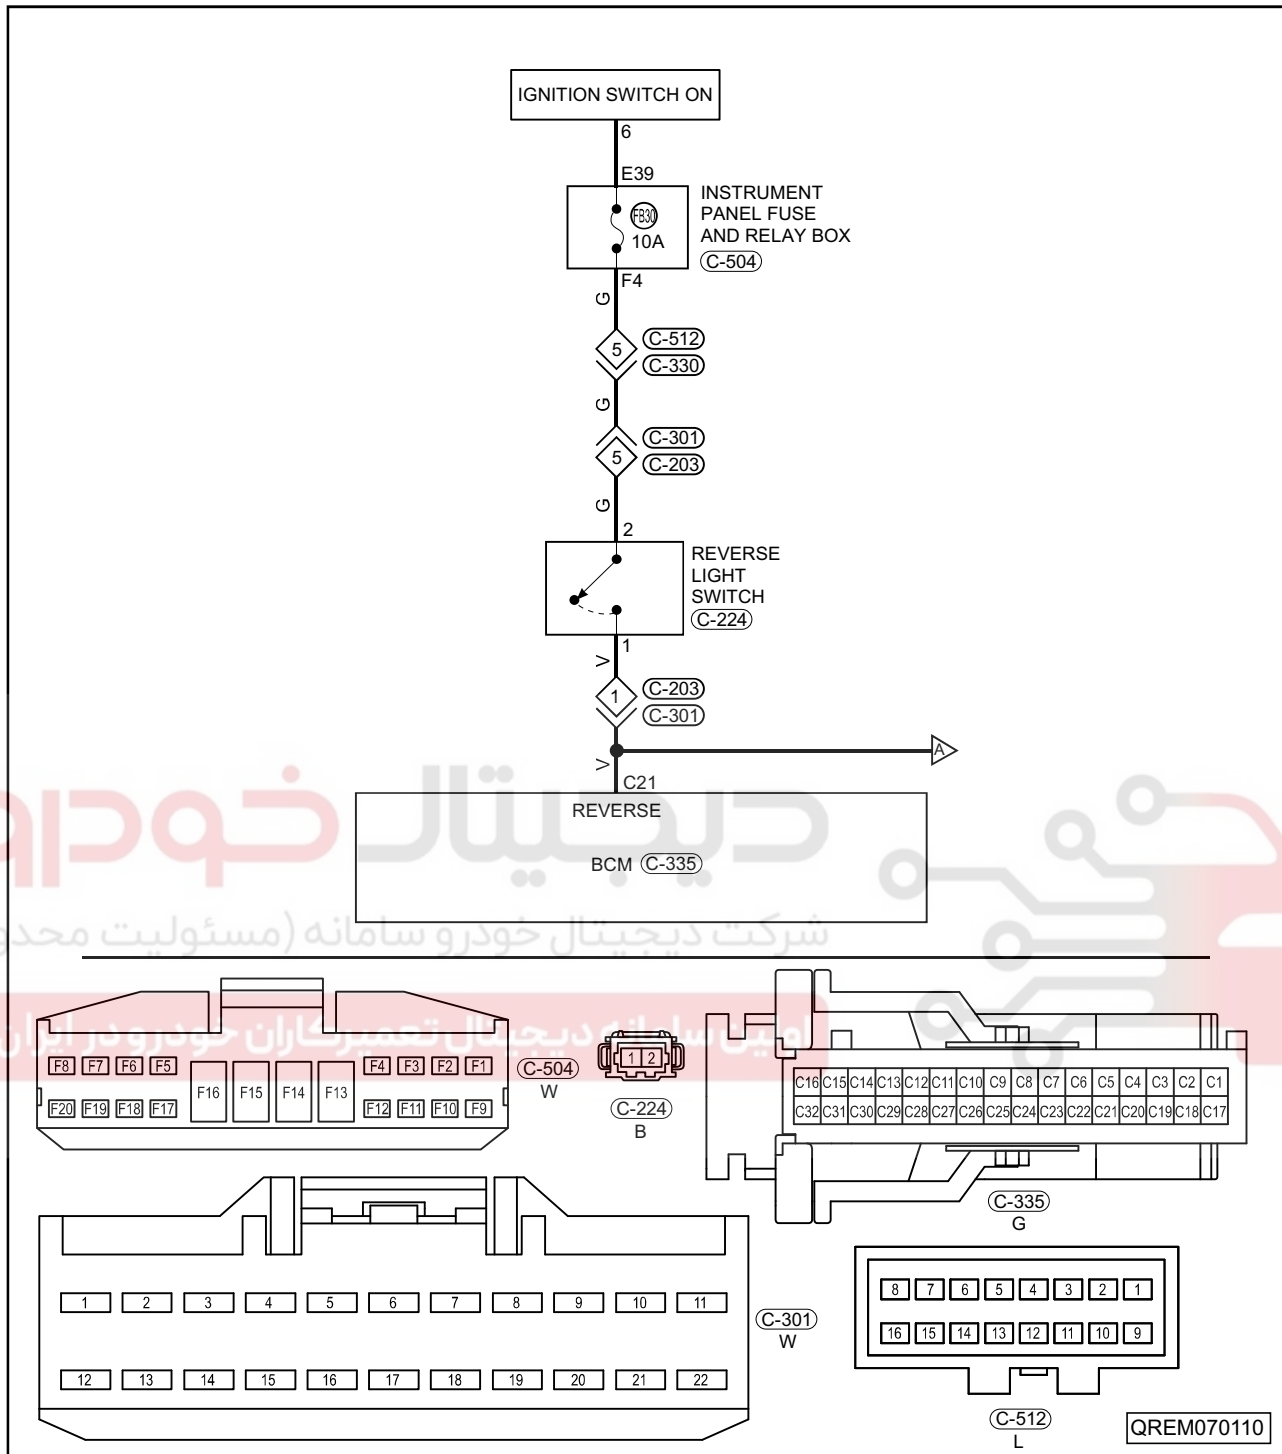

Reverse light (page 1)

Reverse light (page 2)

*1: For A13AFL model
*2: For A13FL model

C-329 W

C-520 W

C-485 W

C-517 W

C-532 W

C-480 W

C-482 W

QREM070120