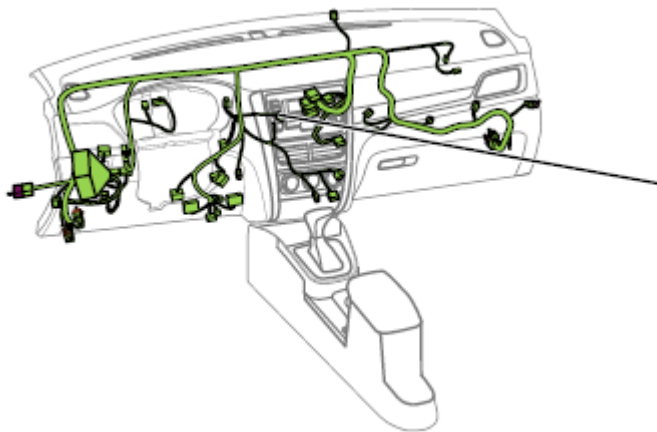

Pictures of components

Pin S/N:

Related wire harness assembly

- Front wire harness
- Engine wire harness
- Instrument panel wire harness
- Rear wire harness
- Left front door wire harness
- Right front door wire harness
- Left rear door wire harness
- Right rear door wire harness
- Rear bumper wire harness

Component position	Instrument panel wire harness
Component name	Temperature damper motor
Component code	I13
Component color	Black
Component system	Automatic A/C