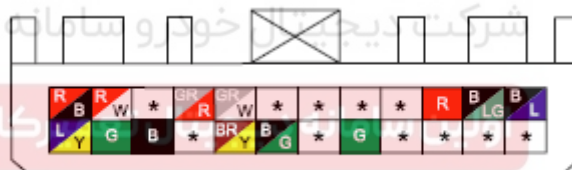

Component position	Instrument panel wire harness
Component name	Instrument cluster
Component code	I8
Component color	Black
Component system	Instrument cluster

Connector List Instrument Panel Instrument Panel Wire Harness