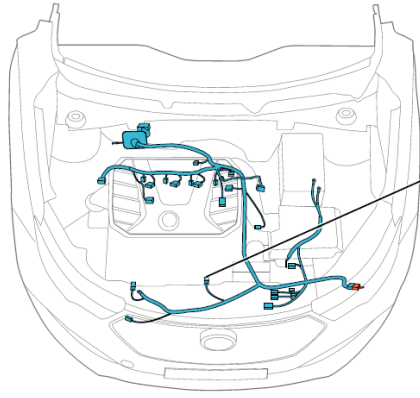

Connector List Engine Compartment Engine Wire Harness