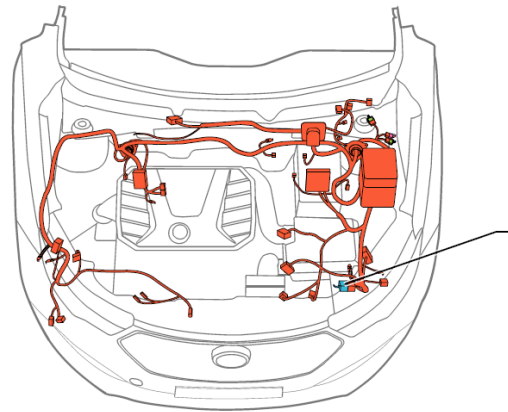

Connector List Common Connector Common Connector

Pictures of components