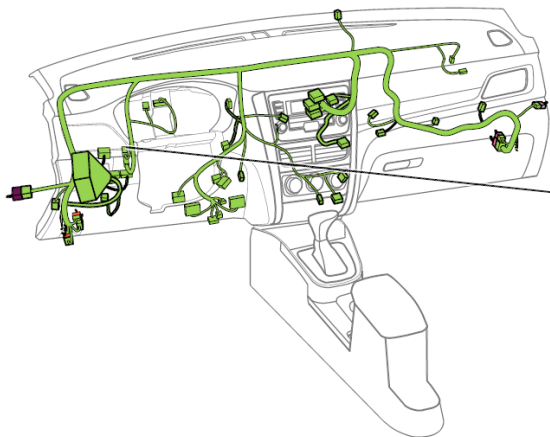

Component position	Instrument panel wire harness
Component name	BCMx2-B
Component code	I38
Component color	White
Component system	BCM-1
	Horn

Connector List Instrument Panel Instrument Panel Wire Harness