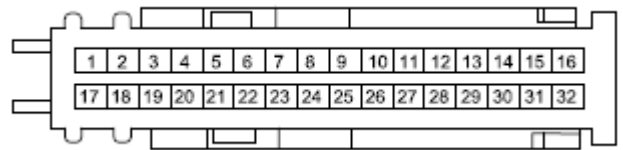

Connector List Body Rear Wire Harness

Pictures of components

Pin S/N:

Related wire harness assembly

- : Front wire harness
- : Engine wire harness
- : Instrument panel wire harness
- : Rear wire harness
- : Left front door wire harness
- : Right front door wire harness
- : Left rear door wire harness
- : Right rear door wire harness
- : Rear bumper wire harness

Component position	Rear wire harness
Component name	ACU R
Component code	R42
Component color	Gray
Component system	8-channel airbag system - 2