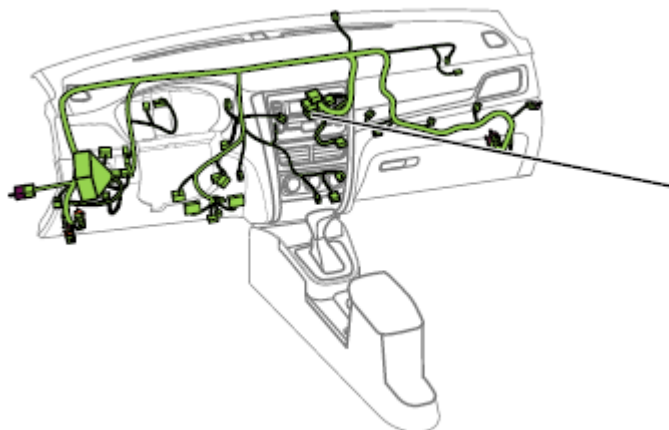

Connector List Instrument Panel Instrument Panel Wire Harness

Pictures of components