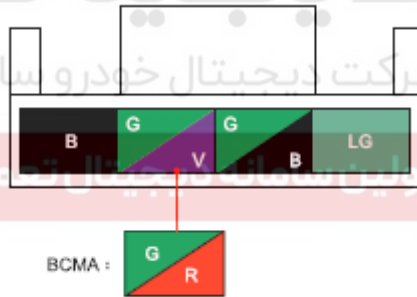

Related wire harness assembly

- Front wire harness
- Engine wire harness
- Instrument panel wire harness
- Rear wire harness
- Left front door wire harness
- Right front door wire harness
- Left rear door wire harness
- Right rear door wire harness
- Rear bumper wire harness