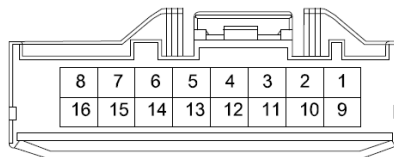

Pictures of components

Rear wire harness

Left rear door wire harness

Pin S/N:

Related wire harness assembly

: Rear wire harness : Left rear door wire harness

Component name	Rear wire harness to left rear door wire harness
Component code	C12
Component color	White
Component system	A/V system-1 Non-linkage door window system Linkage door window system Door lock control-1 Door lock control - basic BCM-1