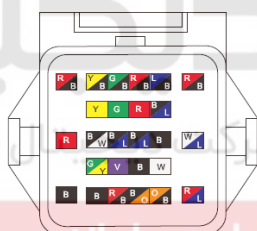

Combined wire harness BT

Pin S/N:

Related wire harness assembly

■ : Natural gas-fueled system short wire harness
■ : Engine wire harness

Component name	Powertrain wire harness to Natural gas-fueled system short wire harness 1
Component code	C18
Component color	
Component system	