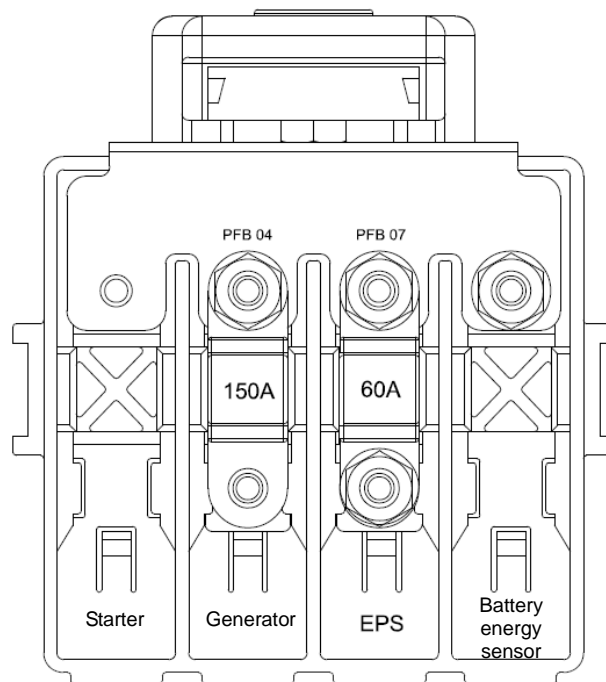

دیجیتال خودرو

شرکت دیجیتال خودرو سامانه (مسئولیت)

اولین سامانه دیجیتال تعمیرکاران خودرو در ایران