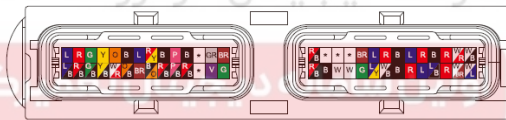

Component position	Engine wire harness
Component name	NG control unit (Natural gas-fueled taxi)
Component code	D1
Component color	
Component system	Natural gas-fueled system (Natural gas-fueled taxi)

Connector List Engine Compartment Engine Wire Harness