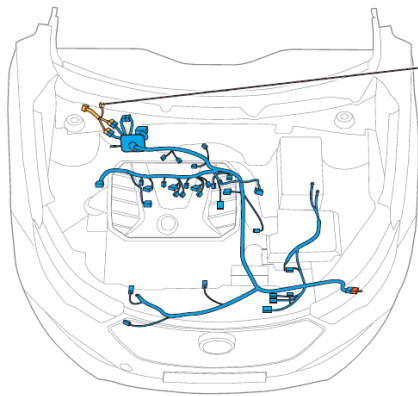

Connector List Engine Compartment Engine Wire Harness

Pictures of components

Pin S/N:

Related wire harness assembly

- Front wire harness
- Engine wire harness
- Instrument panel wire harness
- Rear wire harness
- Left front door wire harness
- Right front door wire harness
- Left rear door wire harness
- Right rear door wire harness
- Rear bumper wire harness

Component position	Engine wire harness
Component name	NG diagnostic interface (Natural gas-fueled taxi)
Component code	D2
Component color	
Component system	Natural gas-fueled system (Natural gas-fueled taxi)