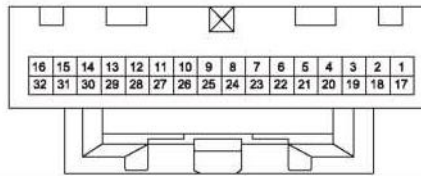

Pictures of components

Front wire harness

Instrument wire harness

Pin S/N:

Related wire harness assembly

Front wire harness
 Instrument panel wire harness

Component name	Front wire harness to instrument panel wire harness 1
Component code	C1
Component color	White