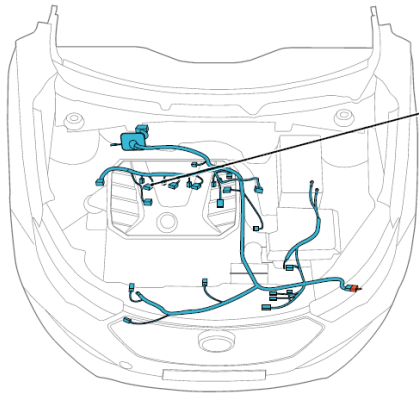

Component position	Engine wire harness
Component name	Reversing lamp wire harness
Component code	E22
Component color	Black
Component system	Body control module - Basic BCM-1 BCM-1

Connector List Engine Compartment Engine Wire Harness