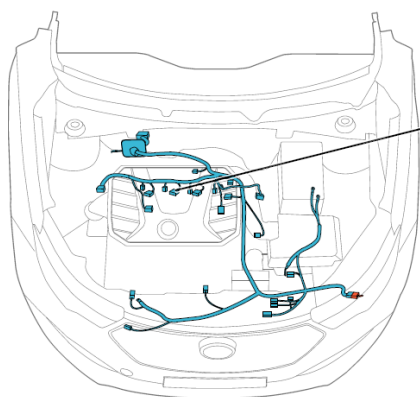

Connector List Engine Compartment Engine Wire Harness