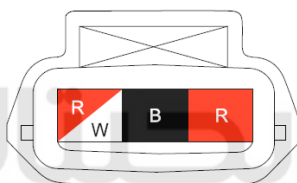

Related wire harness assembly

- Front wire harness
- Engine wire harness
- Instrument panel wire harness
- Rear wire harness
- Left front door wire harness
- Right front door wire harness
- Left rear door wire harness
- Right rear door wire harness
- Rear bumper wire harness