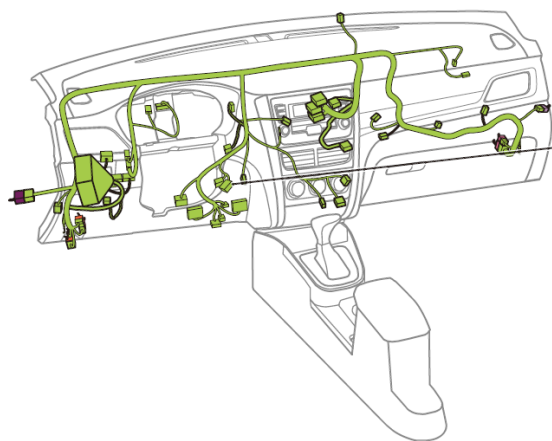

Connector List Instrument Panel Instrument Panel Wire Harness