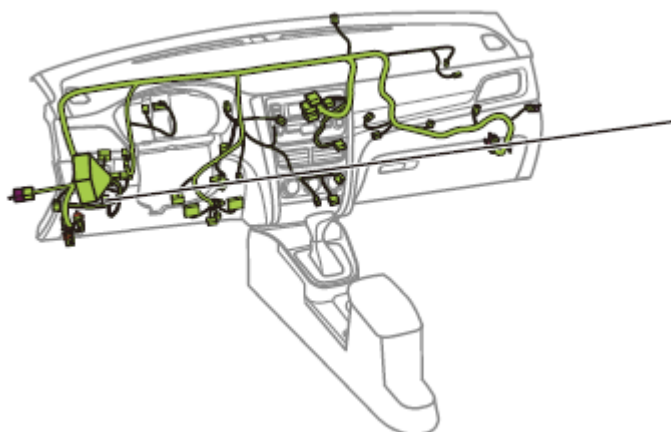

Component position	Instrument panel wire harness
Component name	Instrument cluster
Component code	I8
Component color	Black
Component system	Instrument cluster

Connector List Instrument Panel Instrument Panel Wire Harness