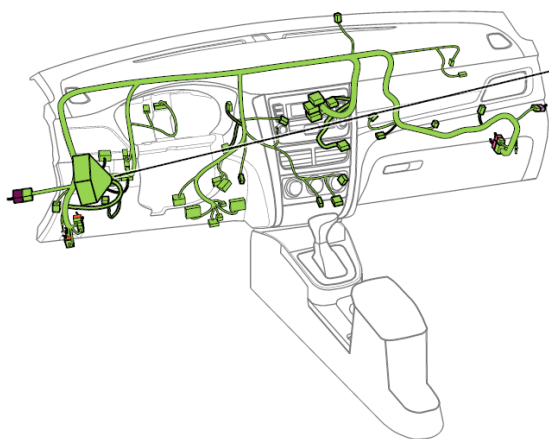

Connector List Instrument Panel Instrument Panel Wire Harness