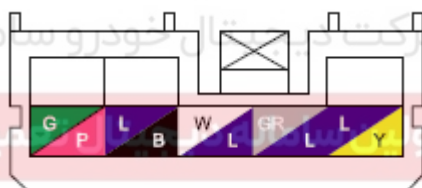

Related wire harness assembly	
	Front wire harness
	Engine wire harness
	Instrument panel wire harness
	Rear wire harness
	Left front door wire harness
	Right front door wire harness
	Left rear door wire harness
	Right rear door wire harness
	Rear bumper wire harness