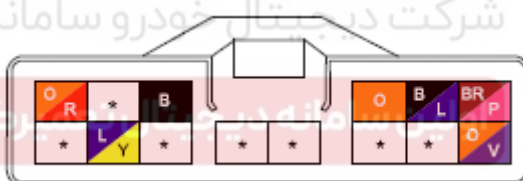

Related wire harness assembly

- Front wire harness
- Engine wire harness
- Instrument panel wire harness
- Rear wire harness
- Left front door wire harness
- Right front door wire harness
- Left rear door wire harness
- Right rear door wire harness
- Rear bumper wire harness