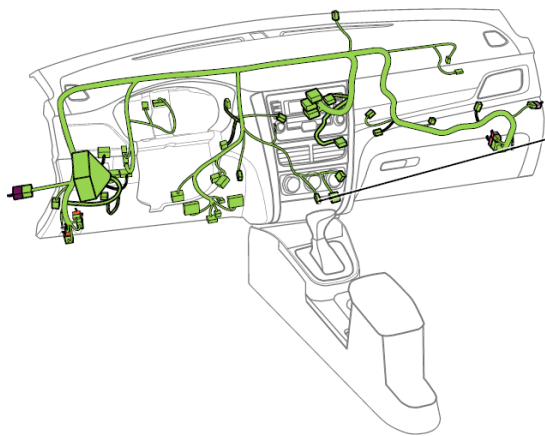

Connector List Instrument Panel Instrument Panel Wire Harness

Pictures of components

Pin S/N:

Related wire harness assembly

- Front wire harness
- Engine wire harness
- Instrument panel wire harness
- Rear wire harness
- Left front door wire harness
- Right front door wire harness
- Left rear door wire harness
- Right rear door wire harness
- Rear bumper wire harness

Component position	Instrument panel wire harness
Component name	Cigar lighter
Component code	I30
Component color	White
Component system	<u>Cigar lighter</u>