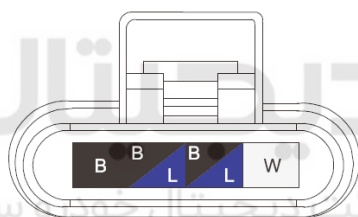

Related wire harness assembly

- : Front wire harness
- : Engine wire harness
- : Instrument panel wire harness
- : Rear wire harness
- : Left front door wire harness
- : Right front door wire harness
- : Left rear door wire harness
- : Right rear door wire harness
- : Rear bumper wire harness