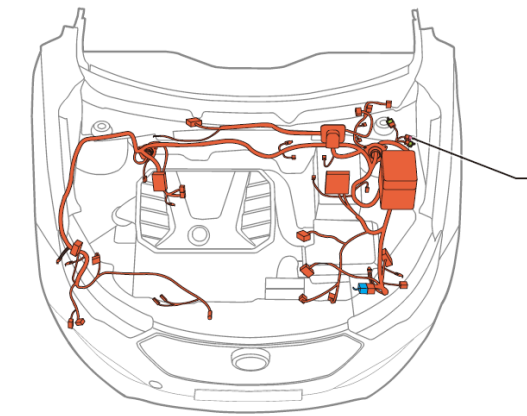

Connector List Common Connector Common Connector

Pictures of components

Front wire harness

Rear wire harness

Pin S/N:

Related wire harness assembly

█: Front wire harness █: Rear wire harness

Component name	Front wire harness to rear wire harness
Component code	C2
Component color	White