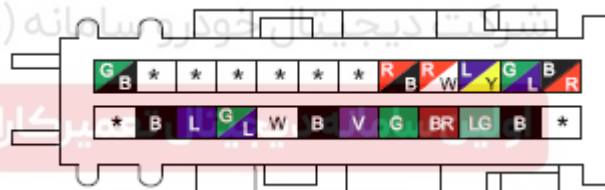

Related wire harness assembly

- Front wire harness
- Engine wire harness
- Instrument panel wire harness
- Rear wire harness
- Left front door wire harness
- Right front door wire harness
- Left rear door wire harness
- Right rear door wire harness
- Rear bumper wire harness