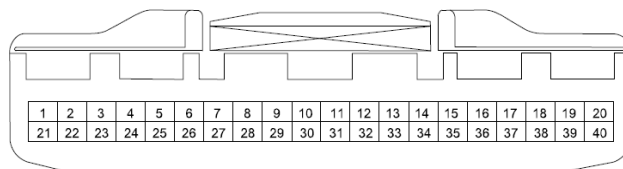

Connector List Instrument Panel Instrument Panel Wire Harness

Pictures of components

Pin S/N:

Related wire harness assembly

- : Front wire harness
- : Engine wire harness
- : Instrument panel wire harness
- : Rear wire harness
- : Left front door wire harness
- : Right front door wire harness
- : Left rear door wire harness
- : Right rear door wire harness
- : Rear bumper wire harness

Component position	Instrument panel wire harness
Component name	BCMx4
Component code	I4
Component color	White
Component system	<u>BCM-1</u>
	<u>Wiper and washer</u>
	<u>Headlamp control system-1</u>
	<u>Filler cap</u>