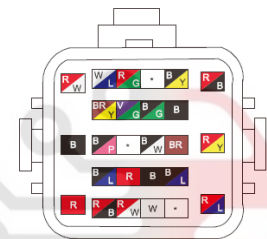

Related wire harness assembly

: Front wire harness : Engine wire harness

Component name	Front wire harness to engine wire harness 2
Component code	C17
Component color	
Component system	

Natural gas-fueled system (Natural gas-fueled taxi)