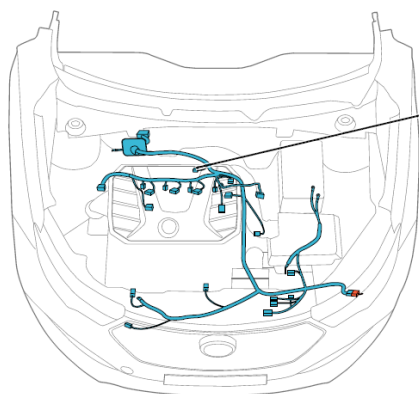

Connector List Engine Compartment Engine Wire Harness

Pictures of components

Pin S/N:

Related wire harness assembly

- Front wire harness
- Engine wire harness
- Instrument panel wire harness
- Rear wire harness
- Left front door wire harness
- Right front door wire harness
- Left rear door wire harness
- Right rear door wire harness
- Rear bumper wire harness

Component position	Engine wire harness
Component name	Canister valve solenoid valve
Component code	E9
Component color	Black
Component system	Engine control-4