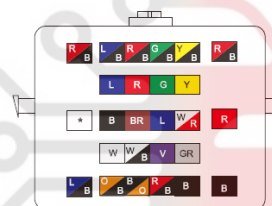

Combined wire harness BT

Pin S/N:

Related wire harness assembly

■ : Natural gas-fueled system short wire harness
■ : Engine wire harness

Component name	Powertrain wire harness to Natural gas-fueled system short wire harness 1
Component code	C18
Component color	
Component system	