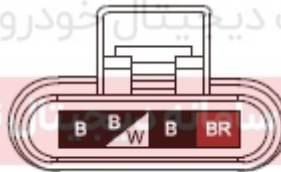

Related wire harness assembly

- Front wire harness
- Engine wire harness
- Instrument panel wire harness
- Rear wire harness
- Left front door wire harness
- Right front door wire harness
- Left rear door wire harness
- Right rear door wire harness
- Rear bumper wire harness