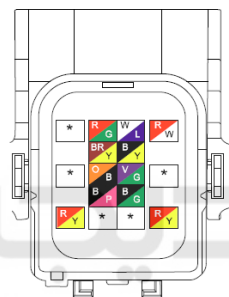

Component system

Engine control-1	Generator
Engine control-4	BCM-1
Engine control-5	Body control module - basic BCM-1