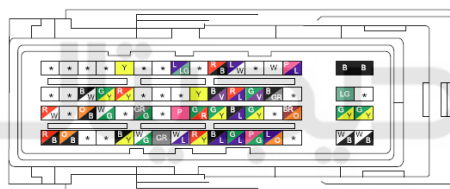

Related wire harness assembly

- : Front wire harness
- : Engine wire harness
- : Instrument panel wire harness
- : Rear wire harness
- : Left front door wire harness
- : Right front door wire harness
- : Left rear door wire harness
- : Right rear door wire harness
- : Rear bumper wire harness