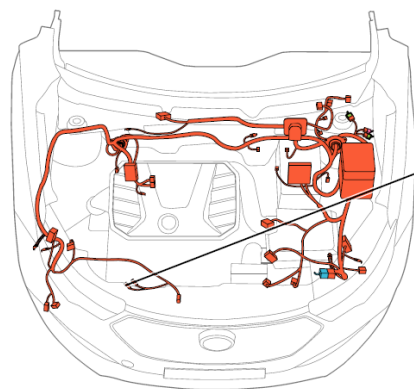

Component position	Front wire harness
Component name	Horn +
Component code	F24
Component color	Green
Component system	<u>Horn</u>

Connector List Engine Compartment Front Wire Harness

Pictures of components