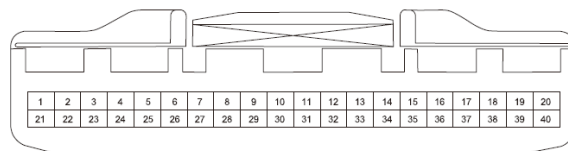

Connector List Instrument Panel Instrument Panel Wire Harness

Pictures of components

Pin S/N:

Related wire harness assembly	
	Front wire harness
	Engine wire harness
	Instrument panel wire harness
	Rear wire harness
	Left front door wire harness
	Right front door wire harness
	Left rear door wire harness
	Right rear door wire harness
	Rear bumper wire harness

Component position	Instrument panel wire harness
Component name	BCM C
Component code	I39
Component color	White
Component system	<u>Basic BCM-1</u>
	<u>Door lock control - basic BCM-1</u>
	<u>Wiper and washer - basic BCM</u>
	<u>Headlamp control system - basic BCM-1</u>
	<u>Filler cap - basic BCM</u>
	<u>Interior trunk switch (taxi)</u>