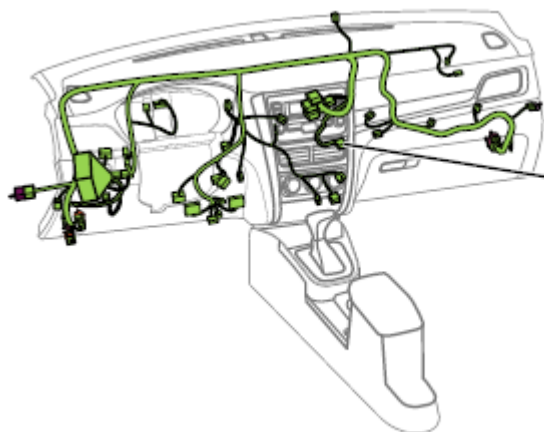

Pictures of components

Pin S/N:

Related wire harness assembly

- Front wire harness
- Engine wire harness
- Instrument panel wire harness
- Rear wire harness
- Left front door wire harness
- Right front door wire harness
- Left rear door wire harness
- Right rear door wire harness
- Rear bumper wire harness

Component position	Instrument panel wire harness
Component name	Hazard warning lamp switch
Component code	I25
Component color	Blue
Component system	Basic BCM-1
	BCM-2