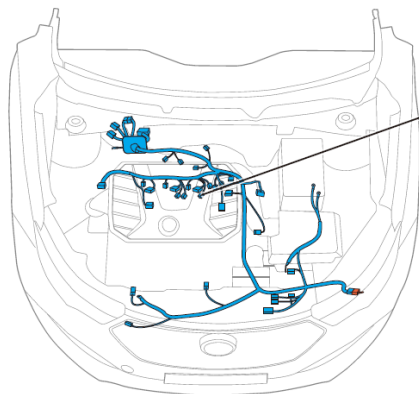

Connector List Engine Compartment Engine Wire Harness

Pictures of components

Pin S/N:

Related wire harness assembly

- : Front wire harness
- : Engine wire harness
- : Instrument panel wire harness
- : Rear wire harness
- : Left front door wire harness
- : Right front door wire harness
- : Left rear door wire harness
- : Right rear door wire harness
- : Rear bumper wire harness

Component position	Engine wire harness
Component name	NG injector nozzle 3
Component code	E40
Component color	
Component system	Natural gas-fueled system (Natural gas-fueled taxi)