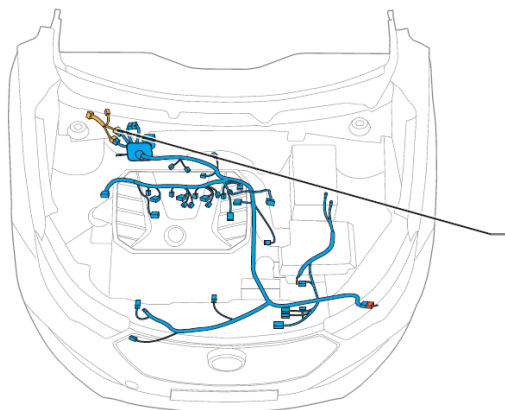

Combined wire harness BT

Pin S/N:

Related wire harness assembly

■ : Natural gas-fueled system short wire harness
■ : Engine wire harness

Component name	Powertrain wire harness to Natural gas-fueled system short wire harness 1
Component code	C18
Component color	
Component system	