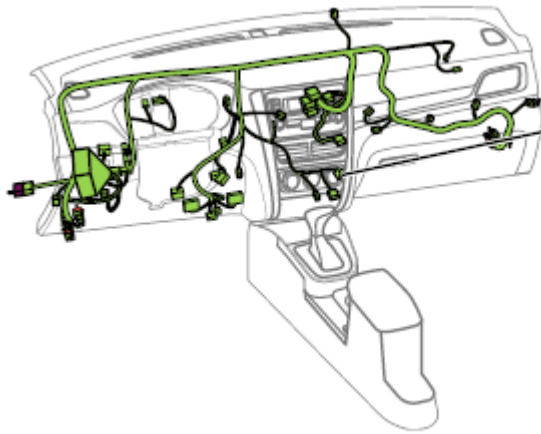

Connector List Instrument Panel Instrument Panel Wire Harness