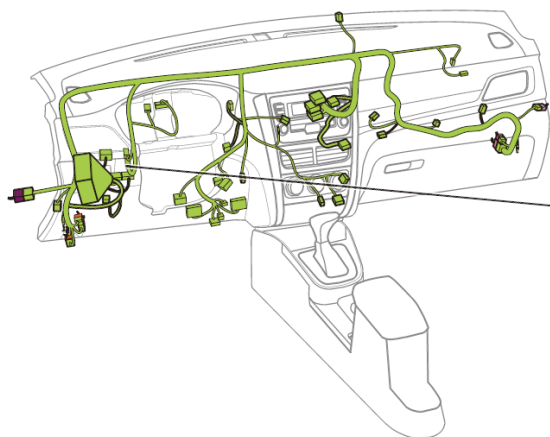

Connector List Instrument Panel Instrument Panel Wire Harness