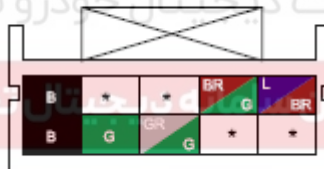

Component position	Rear wire harness
Component name	Sunroof
Component code	R7
Component color	Black
Component system	Sunroof

Connector List Body Rear Wire Harness

Pictures of components

Pin S/N:

Related wire harness assembly