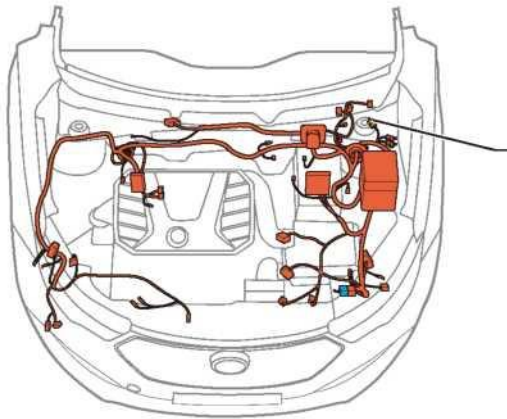

Pictures of components

Pin S/N:

Related wire harness assembly

Front wire harness
 Instrument panel wire harness

Component name	Front wire harness to instrument panel wire harness 1
Component code	C1
Component color	White

Component system			
Basic BCM-1	BCM-1	A/V system-2	ABS/ESP
Headlamp system - basic	BCM-3	Automatic transmission	Starter
Headlamp system - basic	Engine control-1	-2	Ceiling lamp, taximeter & GPS reserved interface
Headlamp system-1	Engine control-2	Instrument cluster	
Headlamp system-2	Engine control-3	Automatic A/C Manual A/C	Natural gas-fueled system (Natural gas-fueled taxi)