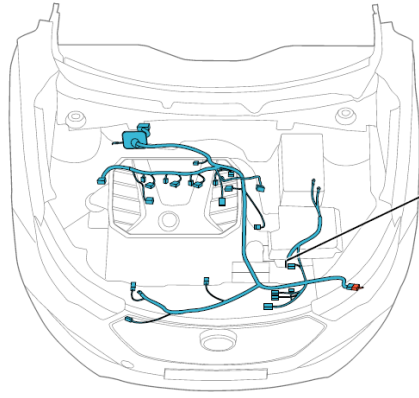

Connector List Engine Compartment Engine Wire Harness