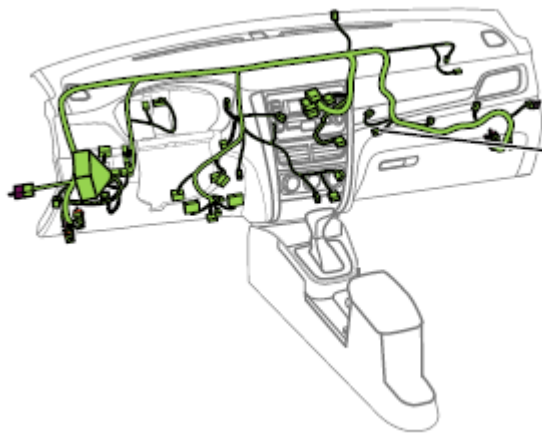

Connector List Instrument Panel Instrument Panel Wire Harness

Pictures of components

Pin S/N:

1. Related wire harness assembly
2. : Front wire harness
   - : Engine wire harness
   - : Instrument panel wire harness
   - : Rear wire harness
   - : Left front door wire harness
   - : Right front door wire harness
   - : Left rear door wire harness
   - : Right rear door wire harness
   - : Rear bumper wire harness

Component position	Instrument panel wire harness
Component name	A/C evaporator temperature sensor
Component code	I19
Component color	White
Component system	Engine control-2