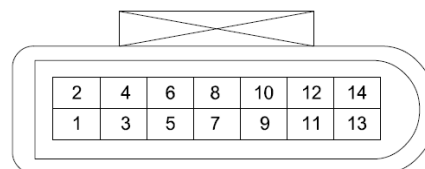

Connector List Engine Compartment Front Wire Harness

Pictures of components

Pin S/N:

Related wire harness assembly

- : Front wire harness
- : Engine wire harness
- : Instrument panel wire harness
- : Rear wire harness
- : Left front door wire harness
- : Right front door wire harness
- : Left rear door wire harness
- : Right rear door wire harness
- : Rear bumper wire harness

Component position	Front wire harness
Component name	AT actuator solenoid valve
Component code	F20
Component color	Black
Component system	Automatic transmission -2