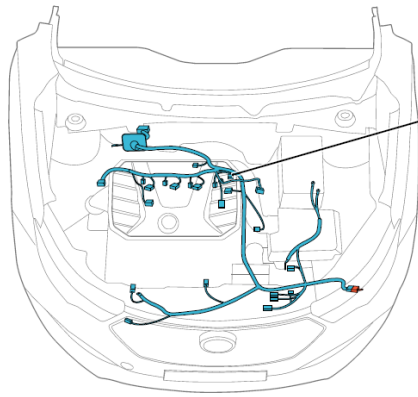

Connector List Engine Compartment Engine Wire Harness

Pictures of components

Pin S/N:

Related wire harness assembly

- : Front wire harness
- : Engine wire harness
- : Instrument panel wire harness
- : Rear wire harness
- : Left front door wire harness
- : Right front door wire harness
- : Left rear door wire harness
- : Right rear door wire harness
- : Rear bumper wire harness

Component position	Engine wire harness
Component name	Camshaft position sensor
Component code	E13
Component color	Black
Component system	<u>Engine control-6</u>