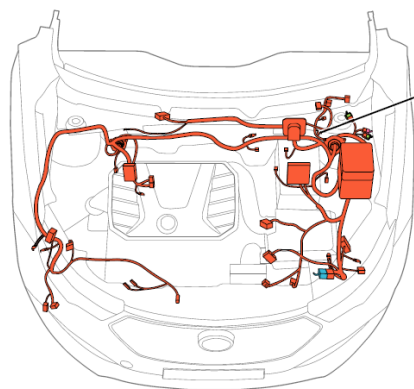

Component position	Front wire harness
Component name	Clutch high-side power switch
Component code	F11
Component color	White
Component system	<u>Engine control-3</u>

Connector List Engine Compartment Front Wire Harness