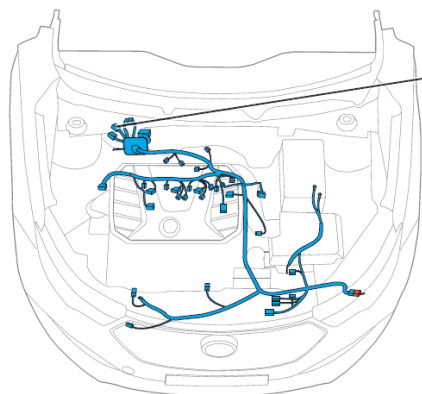

Component position	Engine wire harness
Component name	Canister valve solenoid valve
Component code	E9
Component color	Black
Component system	Engine control-4

Connector List Engine Compartment Engine Wire Harness