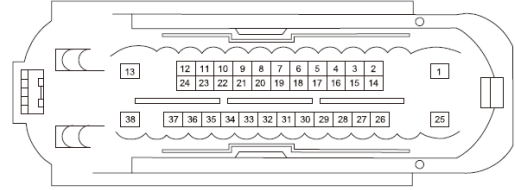

Connector List Engine Compartment Front Wire Harness

Pictures of components

Pin S/N:

Related wire harness assembly

- Front wire harness
- Engine wire harness
- Instrument panel wire harness
- Rear wire harness
- Left front door wire harness
- Right front door wire harness
- Left rear door wire harness
- Right rear door wire harness
- Rear bumper wire harness

Component position	Front wire harness
Component name	ABS/ESP control
Component code	F2
Component color	Black
Component system	ABS/ESP
	Ceiling lamp, taximeter & GPS reserved interface (taxi)