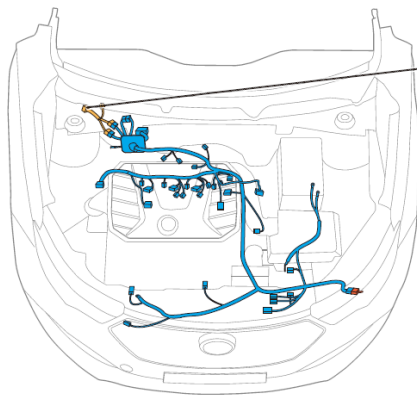

Connector List Engine Compartment Engine Wire Harness