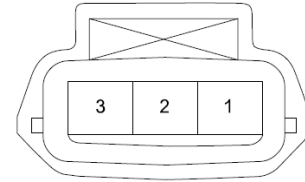

Connector List Engine Compartment Engine Wire Harness

Pictures of components

Pin S/N:

Related wire harness assembly

- : Front wire harness
- : Engine wire harness
- : Instrument panel wire harness
- : Rear wire harness
- : Left front door wire harness
- : Right front door wire harness
- : Left rear door wire harness
- : Right rear door wire harness
- : Rear bumper wire harness

Component position	Engine wire harness
Component name	Ignition coil 1
Component code	E4
Component color	Black
Component system	Engine control-5