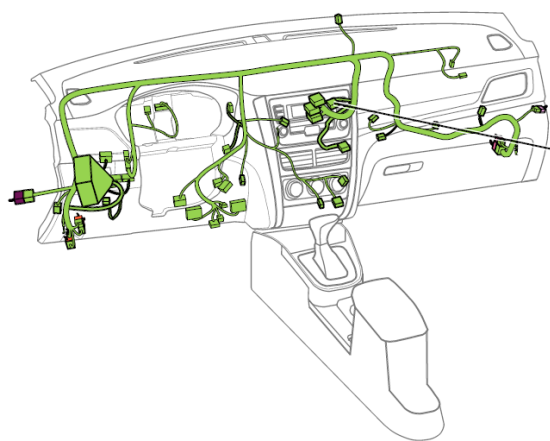

Component position	Instrument panel wire harness
Component name	BCM D
Component code	I5
Component color	White
Component system	<u>Basic BCM-1</u>
	<u>Interior trunk switch (taxi)</u>

Connector List Instrument Panel Instrument Panel Wire Harness