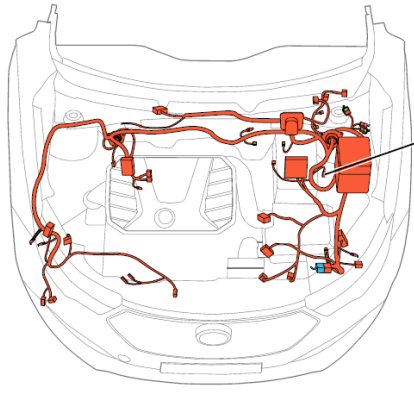

Connector List Engine Compartment Front Wire Harness

Pictures of components

Pin S/N:

Related wire harness assembly	
	Front wire harness
	Engine wire harness
	Instrument panel wire harness
	Rear wire harness
	Left front door wire harness
	Right front door wire harness
	Left rear door wire harness
	Right rear door wire harness
	Rear bumper wire harness

Component position	Front wire harness
Component name	Left front wheel speed sensor
Component code	F14
Component color	Black
Component system	ESP