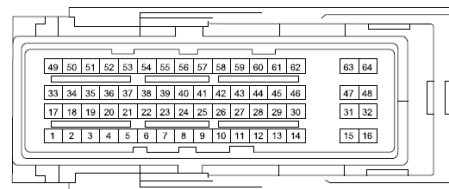

Connector List Engine Compartment Front Wire Harness

Pictures of components

Pin S/N:

Related wire harness assembly

- : Front wire harness
- : Engine wire harness
- : Instrument panel wire harness
- : Rear wire harness
- : Left front door wire harness
- : Right front door wire harness
- : Left rear door wire harness
- : Right rear door wire harness
- : Rear bumper wire harness

Component position	Front wire harness
Component name	ECU
Component code	F5
Component color	Black
Component system	Engine control