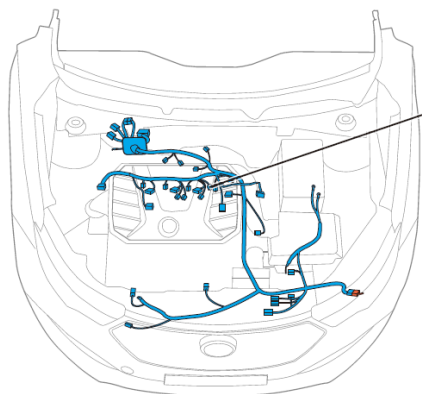

Connector List Engine Compartment Engine Wire Harness

Pictures of components

Pin S/N:

Related wire harness assembly

- Front wire harness
- Engine wire harness
- Instrument panel wire harness
- Rear wire harness
- Left front door wire harness
- Right front door wire harness
- Left rear door wire harness
- Right rear door wire harness
- Rear bumper wire harness

Component position	Engine wire harness
Component name	NG injector nozzle 4
Component code	E41
Component color	
Component system	Natural gas-fueled system (Natural gas-fueled taxi)