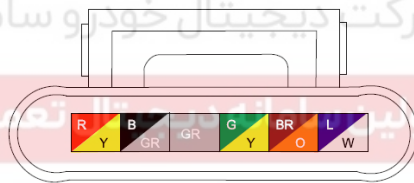

Related wire harness assembly

- Front wire harness
- Engine wire harness
- Instrument panel wire harness
- Rear wire harness
- Left front door wire harness
- Right front door wire harness
- Left rear door wire harness
- Right rear door wire harness
- Rear bumper wire harness