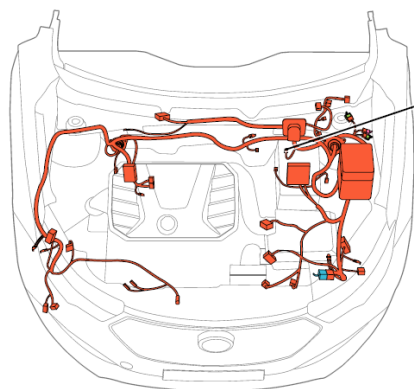

Connector List Engine Compartment Front Wire Harness

Pictures of components

Pin S/N:

Related wire harness assembly

- Front wire harness
- Engine wire harness
- Instrument panel wire harness
- Rear wire harness
- Left front door wire harness
- Right front door wire harness
- Left rear door wire harness
- Right rear door wire harness
- Rear bumper wire harness

Component position	Front wire harness
Component name	Battery sensor
Component code	F8
Component color	Black
Component system	Engine control-3