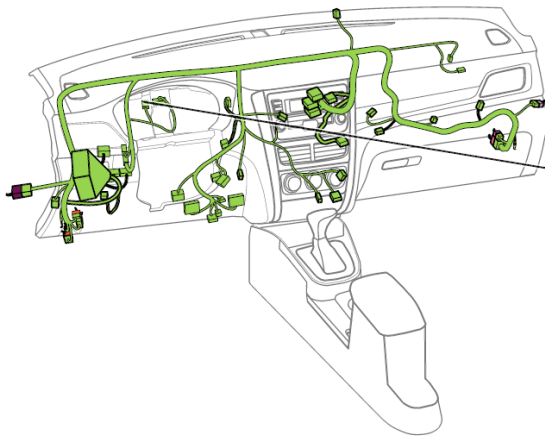

Component position	Instrument panel wire harness
Component name	Cigar lighter
Component code	I30
Component color	White
Component system	<u>Cigar lighter</u>

Connector List Instrument Panel Instrument Panel Wire Harness