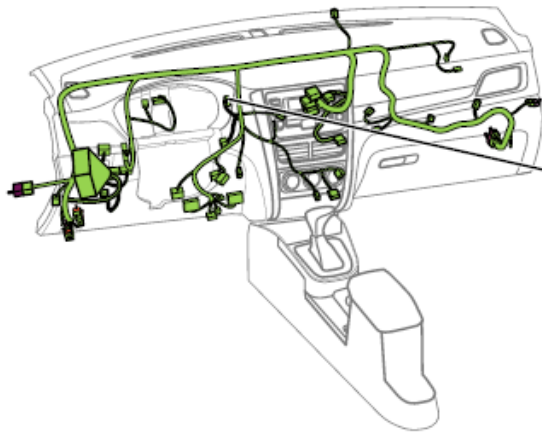

Connector List Instrument Panel Instrument Panel Wire Harness