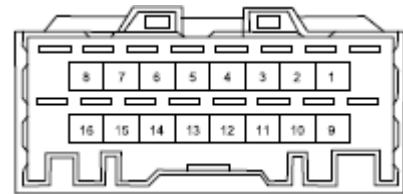

Connector List Instrument Panel Instrument Panel Wire Harness

Pictures of components

Pin S/N:

Related wire harness assembly

- Front wire harness
- Engine wire harness
- Instrument panel wire harness
- Rear wire harness
- Left front door wire harness
- Right front door wire harness
- Left rear door wire harness
- Right rear door wire harness
- Rear bumper wire harness

Component position	Instrument panel wire harness
Component name	Manual A/C control A
Component code	I27
Component color	Black
Component system	Manual A/C