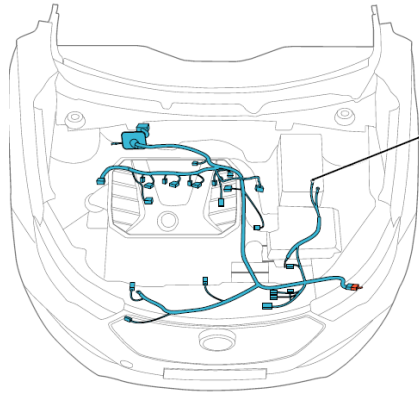

Connector List Engine Compartment Engine Wire Harness