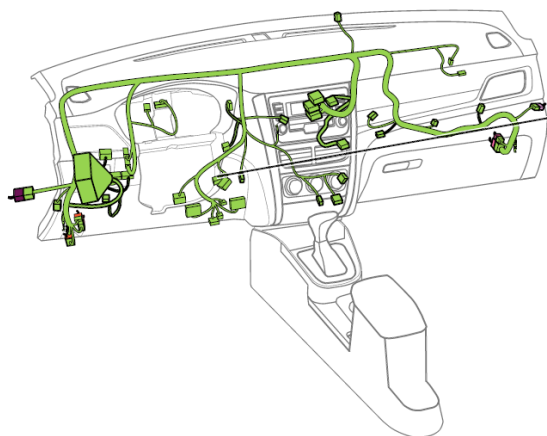

Connector List Instrument Panel Instrument Panel Wire Harness

Pictures of components

Pin S/N:

Related wire harness assembly

- █ : Front wire harness
- █ : Engine wire harness
- █ : Instrument panel wire harness
- █ : Rear wire harness
- █ : Left front door wire harness
- █ : Right front door wire harness
- █ : Left rear door wire harness
- █ : Right rear door wire harness
- █ : Rear bumper wire harness

Component position	Instrument panel wire harness
Component name	Ignition switch B
Component code	I9
Component color	White
Component system	Ignition switch