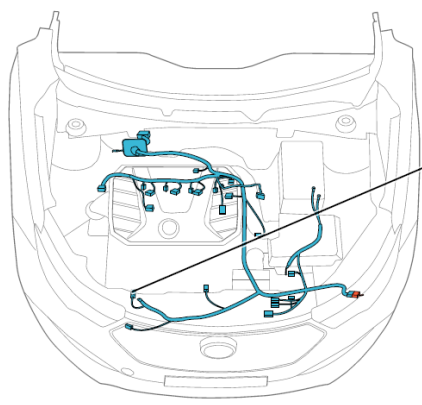

Connector List Engine Compartment Engine Wire Harness