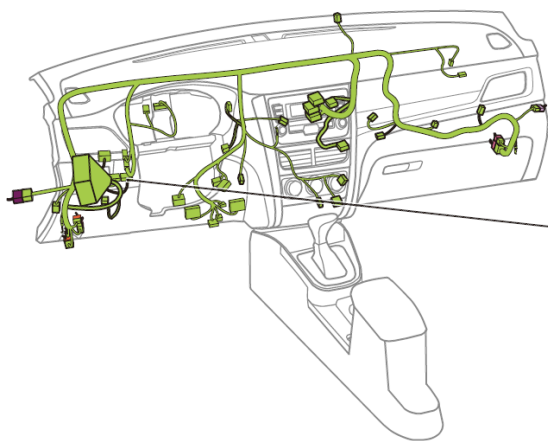

Connector List Instrument Panel Instrument Panel Wire Harness