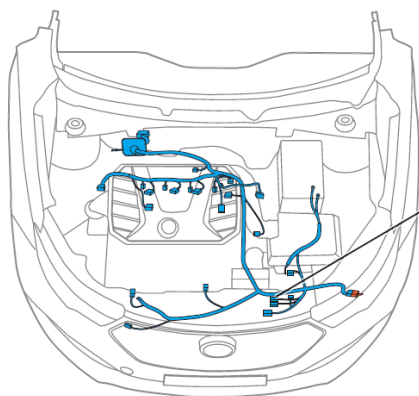

Connector List Engine Compartment Engine Wire Harness

Pictures of components

Pin S/N: