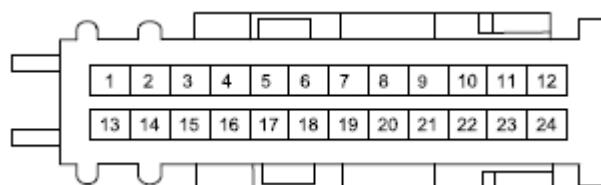

Component position	Rear wire harness
Component name	ACU
Component code	R40
Component color	Gray
Component system	4-channel airbag system

Connector List Body Rear Wire Harness

Pictures of components

Pin S/N: