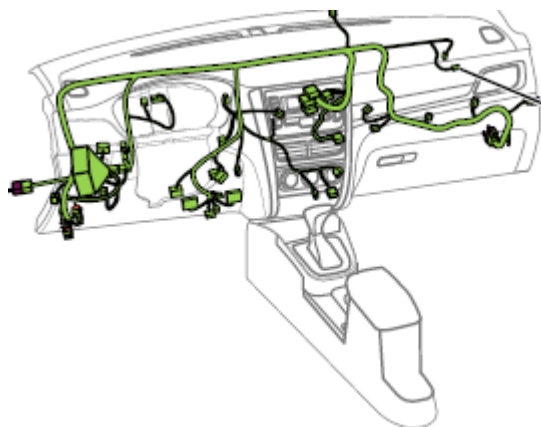

Pictures of components

Pin S/N:

Related wire harness assembly	
	Front wire harness
	Engine wire harness
	Instrument panel wire harness
	Rear wire harness
	Left front door wire harness
	Right front door wire harness
	Left rear door wire harness
	Right rear door wire harness
	Rear bumper wire harness

Component position	Instrument panel wire harness
Component name	Front passenger's airbag
Component code	I23
Component color	Yellow
Component system	8-channel airbag system 1
	4-channel airbag system