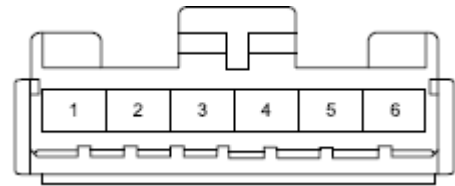

Connector List Body Rear Wire Harness

Pictures of components

Pin S/N:

Related wire harness assembly

- █ : Front wire harness
- █ : Engine wire harness
- █ : Instrument panel wire harness
- █ : Rear wire harness
- █ : Left front door wire harness
- █ : Right front door wire harness
- █ : Left rear door wire harness
- █ : Right rear door wire harness
- █ : Rear bumper wire harness

Component position	Rear wire harness
Component name	Reading lamp
Component code	R6
Component color	White
Component system	Interior lamps