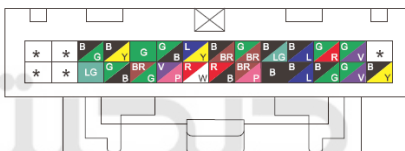

Component name	Rear wire harness to instrument panel wire harness 2
Component code	C7
Component color	White

Component system

Tail lamp - basic	4-channel airbag	Instrument cluster	Interior lamps
BCM-1	8-channel airbag	Sunroof	
Tail lamp - basic	1	Reverse	Tail lamp-1
BCM-2	Automatic radar	control - 1	Tail lamp-2
Door lock control basic, BCM-1	transmission -1	Door lock control - 1	Interior trunk
Door lock control basic BCM-2	BCM	Door lock control - 2	Switch (taxi)
Body control module - basic BCM-1	Filler cap	Filler cap	