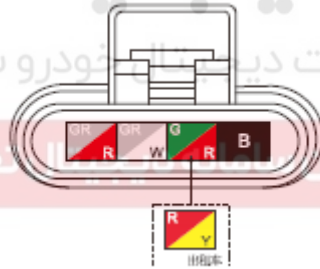

Related wire harness assembly

- Front wire harness
- Engine wire harness
- Instrument panel wire harness
- Rear wire harness
- Left front door wire harness
- Right front door wire harness
- Left rear door wire harness
- Right rear door wire harness
- Rear bumper wire harness