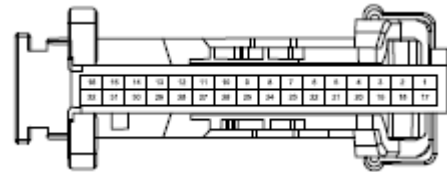

Component position	Instrument panel wire harness
Component name	Brake switch
Component code	I10
Component color	White
Component system	Engine control-3

Pictures of components

Pin S/N:

Related wire harness assembly