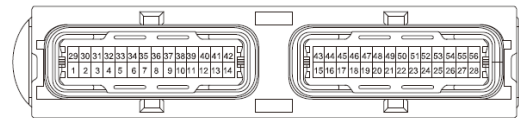

Pictures of components

Pin S/N: