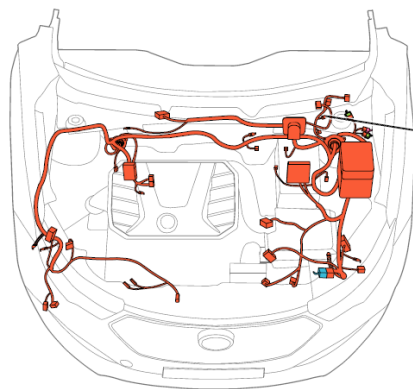

Connector List Engine Compartment Front Wire Harness

Pictures of components

Pin S/N:

Related wire harness assembly

- Front wire harness
- Engine wire harness
- Instrument panel wire harness
- Rear wire harness
- Left front door wire harness
- Right front door wire harness
- Left rear door wire harness
- Right rear door wire harness
- Rear bumper wire harness

Component position	Front wire harness
Component name	Clutch high-side power switch
Component code	F11
Component color	White
Component system	<u>Engine control-3</u>