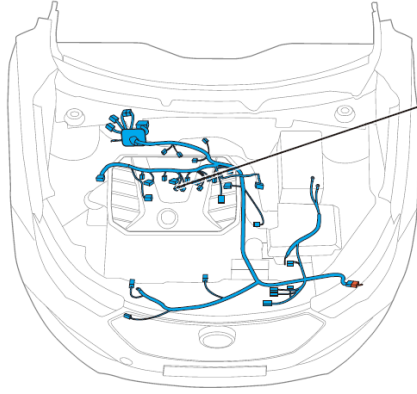

Connector List Engine Compartment Engine Wire Harness

Pictures of components

Pin S/N:

Related wire harness assembly

- Front wire harness
- Engine wire harness
- Instrument panel wire harness
- Rear wire harness
- Left front door wire harness
- Right front door wire harness
- Left rear door wire harness
- Right rear door wire harness
- Rear bumper wire harness

Component position	Engine wire harness
Component name	NG injector nozzle 1
Component code	E38
Component color	
Component system	Natural gas-fueled system (Natural gas-fueled taxi)