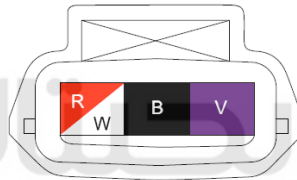

Component position	Engine wire harness
Component name	Ignition coil 1
Component code	E4
Component color	Black
Component system	Engine control-5

Connector List Engine Compartment Engine Wire Harness

Pictures of components