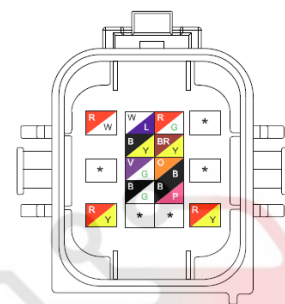

Component system

Engine control-1	Generator
Engine control-4	BCM-1
Engine control-5	Body control module - basic BCM-1