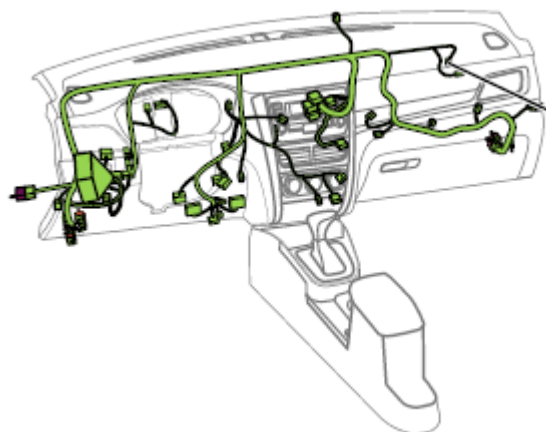

Pictures of components

Pin S/N:

Related wire harness assembly

- Front wire harness
- Engine wire harness
- Instrument panel wire harness
- Rear wire harness
- Left front door wire harness
- Right front door wire harness
- Left rear door wire harness
- Right rear door wire harness
- Rear bumper wire harness

Component position	Instrument panel wire harness
Component name	Internal/external circulation damper motor
Component code	I21
Component color	Black
Component system	Manual A/C Automatic A/C