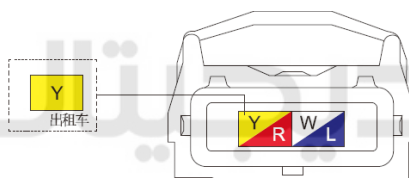

Component position	Engine wire harness
Component name	Fuel injector 4
Component code	E11
Component color	Black
Component system	Engine control-4
	Natural gas-fueled system (Natural gas-fueled taxi)

Connector List Engine Compartment Engine Wire Harness