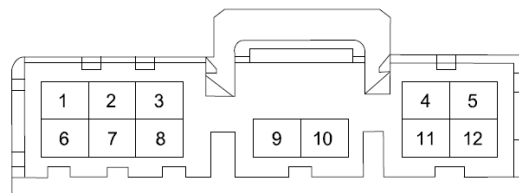

Connector List Instrument Panel Instrument Panel Wire Harness

Pictures of components

Pin S/N:

Related wire harness assembly

- Front wire harness
- Engine wire harness
- Instrument panel wire harness
- Rear wire harness
- Left front door wire harness
- Right front door wire harness
- Left rear door wire harness
- Right rear door wire harness
- Rear bumper wire harness

Component position	Instrument panel wire harness
Component name	BCMx2-A
Component code	I41
Component color	White
Component system	<u>BCM-1</u>
	<u>Headlamp control system-1</u>
	<u>Filler cap</u>