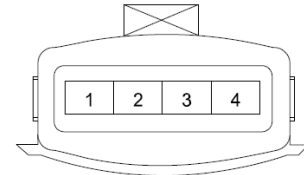

Connector List Engine Compartment Engine Wire Harness

Pictures of components

Pin S/N:

Related wire harness assembly

- : Front wire harness
- : Engine wire harness
- : Instrument panel wire harness
- : Rear wire harness
- : Left front door wire harness
- : Right front door wire harness
- : Left rear door wire harness
- : Right rear door wire harness
- : Rear bumper wire harness

Component position	Engine wire harness
Component name	Intake air temperature & pressure sensor
Component code	E2
Component color	Black
Component system	Engine control-6