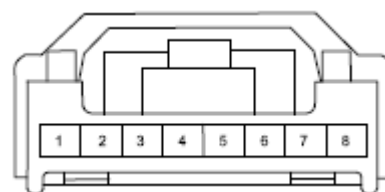

Component position	Instrument panel wire harness
Component name	Clock spring 1
Component code	I34
Component color	Yellow
Component system	<u>A/V system-2</u>

Pictures of components

Pin S/N:

Related wire harness assembly