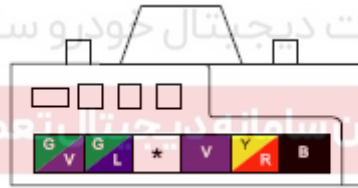

Related wire harness assembly

- Front wire harness
- Engine wire harness
- Instrument panel wire harness
- Rear wire harness
- Left front door wire harness
- Right front door wire harness
- Left rear door wire harness
- Right rear door wire harness
- Rear bumper wire harness