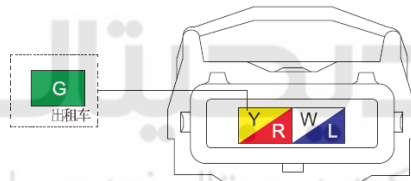

Related wire harness assembly

- Front wire harness
- Engine wire harness
- Instrument panel wire harness
- Rear wire harness
- Left front door wire harness
- Right front door wire harness
- Left rear door wire harness
- Right rear door wire harness
- Rear bumper wire harness