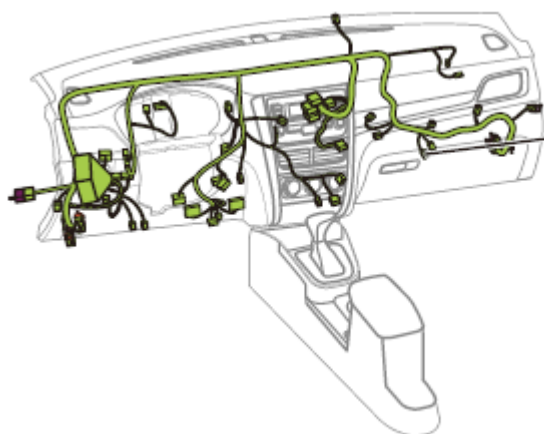

Connector List Instrument Panel Instrument Panel Wire Harness