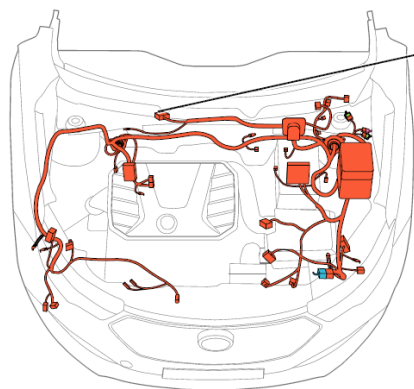

Connector List Engine Compartment Front Wire Harness