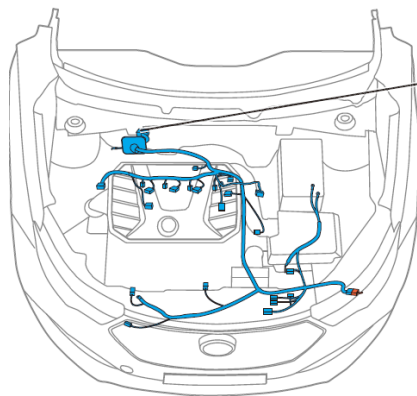

Connector List Engine Compartment Engine Wire Harness

Pictures of components

Pin S/N: