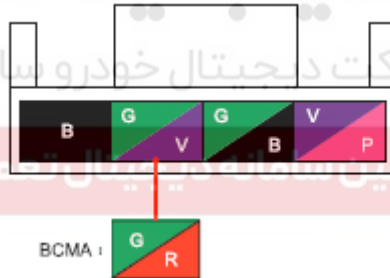

Related wire harness assembly

- Front wire harness
- Engine wire harness
- Instrument panel wire harness
- Rear wire harness
- Left front door wire harness
- Right front door wire harness
- Left rear door wire harness
- Right rear door wire harness
- Rear bumper wire harness

Component position	Rear wire harness
Component name	Left rear combination lamp 1
Component code	R27
Component color	White
Component system	Tail lamp - basic
	BCM-1
	Tail lamp-1