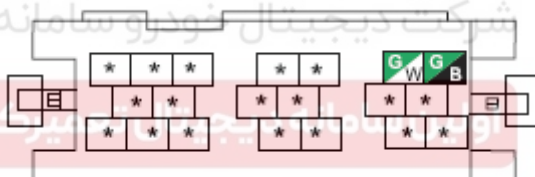

Component position	Instrument panel wire harness
Component name	A/V unit assembly C
Component code	I26
Component color	Black
Component system	A/V system-1

Connector List Instrument Panel Instrument Panel Wire Harness