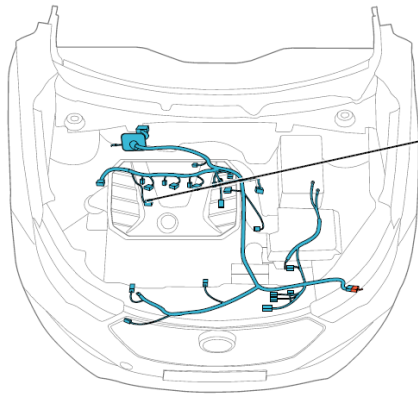

Connector List Engine Compartment Engine Wire Harness

Pictures of components

Pin S/N:

Related wire harness assembly

- : Front wire harness
- : Engine wire harness
- : Instrument panel wire harness
- : Rear wire harness
- : Left front door wire harness
- : Right front door wire harness
- : Left rear door wire harness
- : Right rear door wire harness
- : Rear bumper wire harness

Component position	Engine wire harness
Component name	Intake air temperature & pressure sensor
Component code	E2
Component color	Black
Component system	Engine control-6