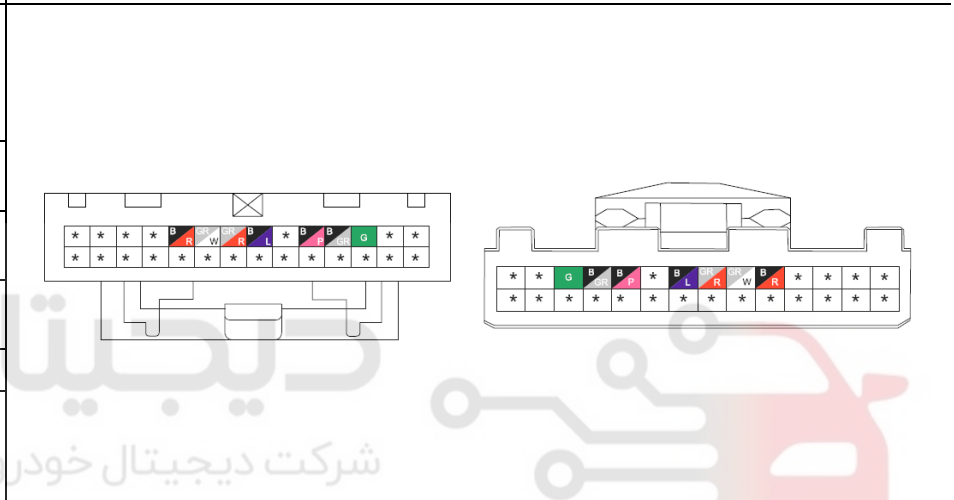

اولین سامانه دیجیتال تعمیرکاران خودرو در ایران