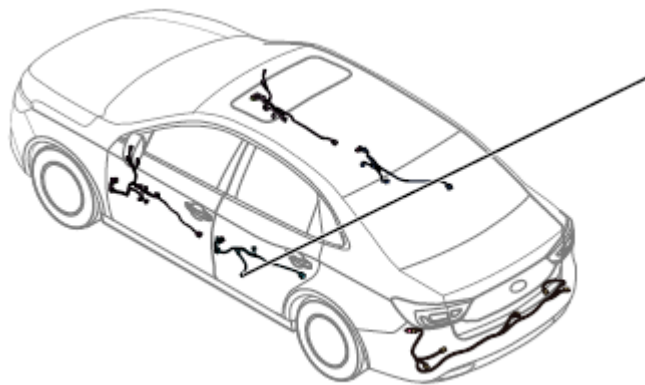

Connector List Body Left Rear Door Wire Harness

Pictures of components

Pin S/N:

Related wire harness assembly	
	Front wire harness
	Engine wire harness
	Instrument panel wire harness
	Rear wire harness
	Left front door wire harness
	Right front door wire harness
	Left rear door wire harness
	Right rear door wire harness
	Rear bumper wire harness

Component position	Left rear door wire harness
Component name	Left rear door power window motor
Component code	RL1
Component color	Black
Component system	<u>Linkage door window system</u>
	<u>Non-linkage door window system</u>