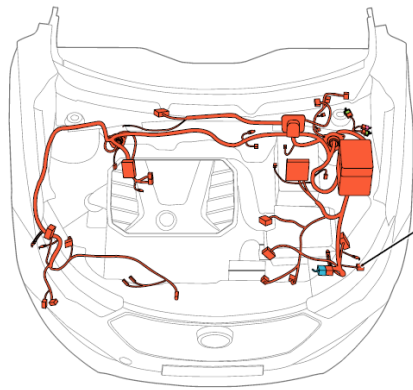

Component position	Front wire harness
Component name	Brake sensor vacuum
Component code	F6
Component color	Black
Component system	Engine control-2

Connector List Engine Compartment Front Wire Harness

Pictures of components