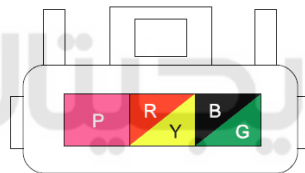

Related wire harness assembly

- : Front wire harness
- : Engine wire harness
- : Instrument panel wire harness
- : Rear wire harness
- : Left front door wire harness
- : Right front door wire harness
- : Left rear door wire harness
- : Right rear door wire harness
- : Rear bumper wire harness