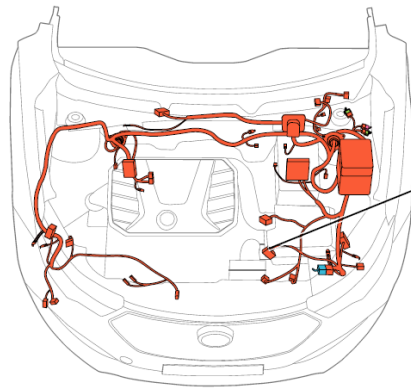

Connector List Engine Compartment Front Wire Harness