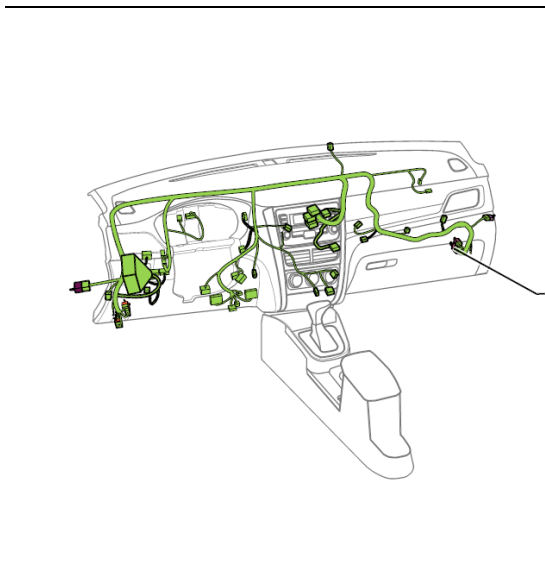

Connector List Common Connector Common Connector

Related wire harness assembly

: Rear wire harness   : Instrument panel wire harness

Component name	Rear wire harness to instrument panel wire harness 4
Component code	C8
Component color	White
Component system	
Door lock control-1	ESP
Door lock control-2	Instrument cluster
Door lock control - basic BCM-1	4-channel airbag
Door lock control - basic BCM-2	8-channel airbag 1