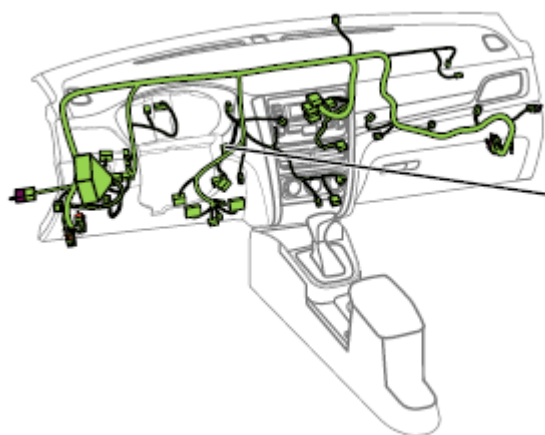

Component position	Instrument panel wire harness
Component name	Diagnostic interface
Component code	I37
Component color	White
Component system	Diagnostic interface

Pictures of components

Pin S/N:

Related wire harness assembly