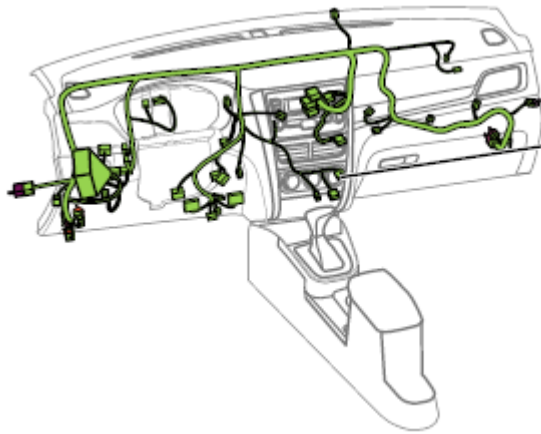

Pictures of components

Pin S/N:

Related wire harness assembly

- Front wire harness
- Engine wire harness
- Instrument panel wire harness
- Rear wire harness
- Left front door wire harness
- Right front door wire harness
- Left rear door wire harness
- Right rear door wire harness
- Rear bumper wire harness

Component position	Instrument panel wire harness
Component name	Auto A/C control
Component code	I28
Component color	Green
Component system	Automatic A/C