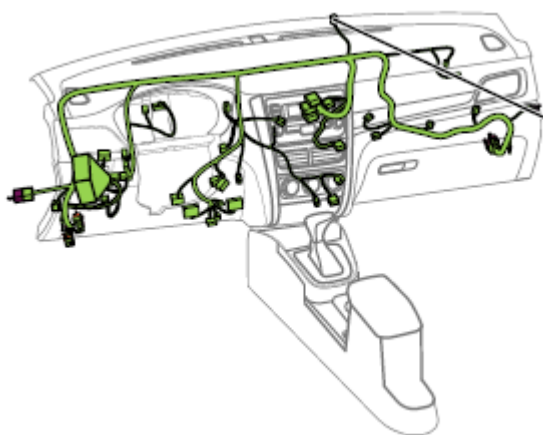

Pictures of components

Pin S/N:

Related wire harness assembly

- Front wire harness
- Engine wire harness
- Instrument panel wire harness
- Rear wire harness
- Left front door wire harness
- Right front door wire harness
- Left rear door wire harness
- Right rear door wire harness
- Rear bumper wire harness

Component position	Instrument panel wire harness
Component name	Solar sensor
Component code	I16
Component color	White
Component system	Automatic A/C