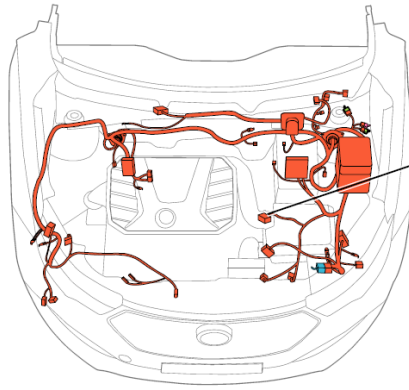

Connector List Engine Compartment Front Wire Harness

Pictures of components

Pin S/N: