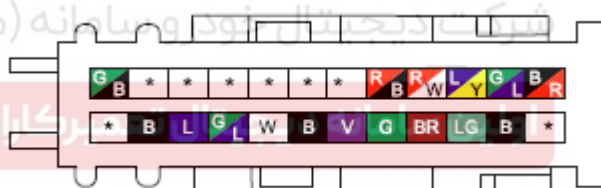

Related wire harness assembly

- : Front wire harness
- : Engine wire harness
- : Instrument panel wire harness
- : Rear wire harness
- : Left front door wire harness
- : Right front door wire harness
- : Left rear door wire harness
- : Right rear door wire harness
- : Rear bumper wire harness