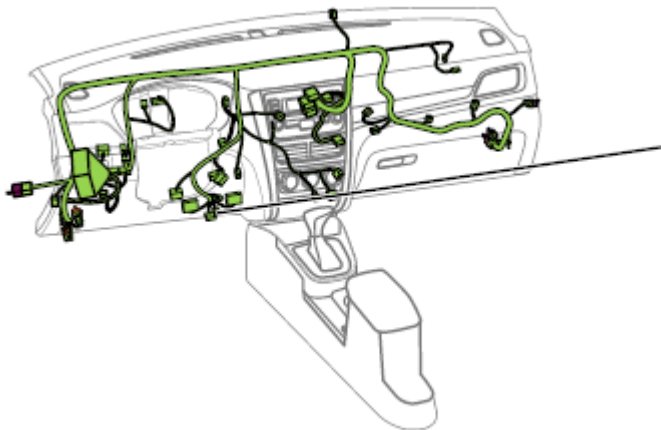

Connector List Instrument Panel Instrument Panel Wire Harness

Pictures of components

Pin S/N:

Related wire harness assembly

- Front wire harness
- Engine wire harness
- Instrument panel wire harness
- Rear wire harness
- Left front door wire harness
- Right front door wire harness
- Left rear door wire harness
- Right rear door wire harness
- Rear bumper wire harness

Component position	Instrument panel wire harness
Component name	Clock spring 1
Component code	I34
Component color	Yellow
Component system	<u>A/V system-2</u>