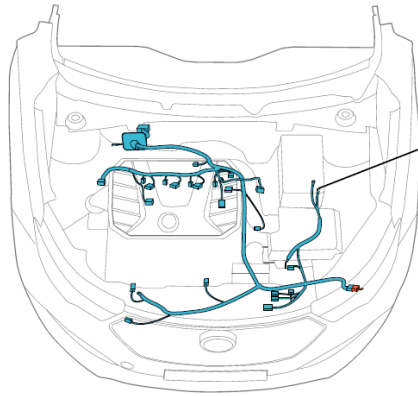

Connector List Engine Compartment Engine Wire Harness