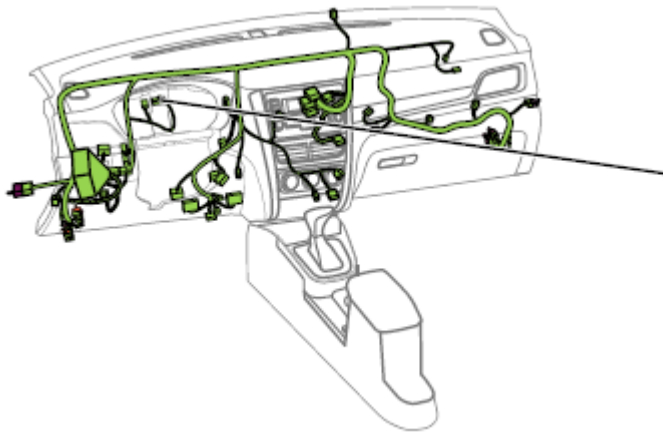

Connector List Instrument Panel Instrument Panel Wire Harness

Pictures of components