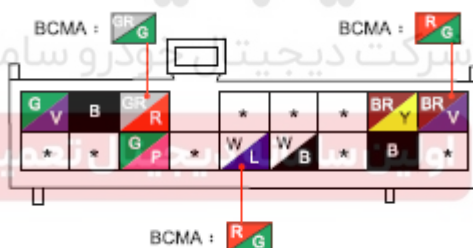

Related wire harness assembly

- Front wire harness
- Engine wire harness
- Instrument panel wire harness
- Rear wire harness
- Left front door wire harness
- Right front door wire harness
- Left rear door wire harness
- Right rear door wire harness
- Rear bumper wire harness