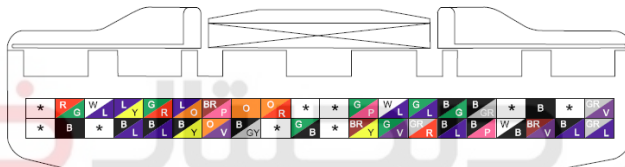

Related wire harness assembly

- : Front wire harness
- : Engine wire harness
- : Instrument panel wire harness
- : Rear wire harness
- : Left front door wire harness
- : Right front door wire harness
- : Left rear door wire harness
- : Right rear door wire harness
- : Rear bumper wire harness