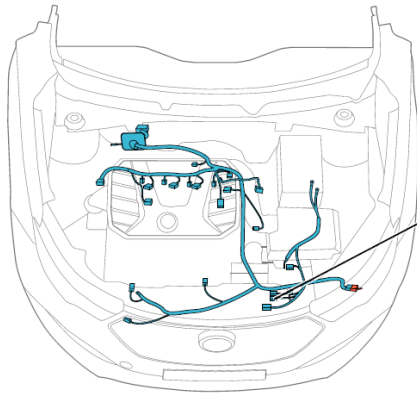

Connector List Engine Compartment Engine Wire Harness

Pictures of components