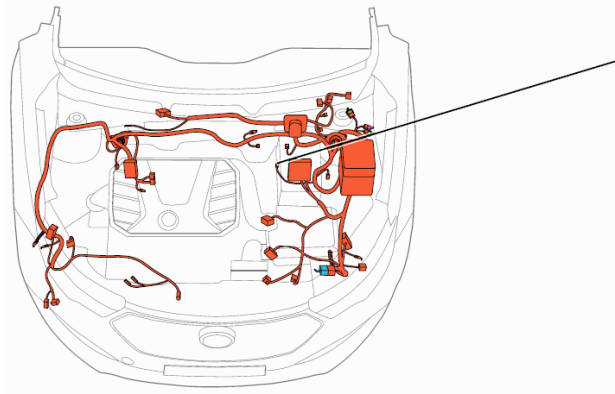

Connector List Engine Compartment Front Wire Harness

Pictures of components