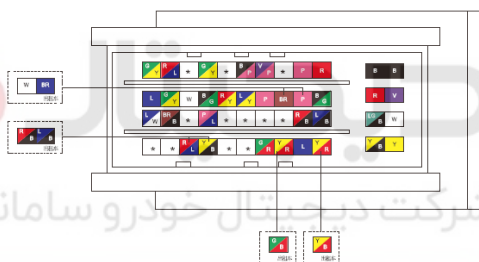

Related wire harness assembly

- Front wire harness
- Engine wire harness
- Instrument panel wire harness
- Rear wire harness
- Left front door wire harness
- Right front door wire harness
- Left rear door wire harness
- Right rear door wire harness
- Rear bumper wire harness