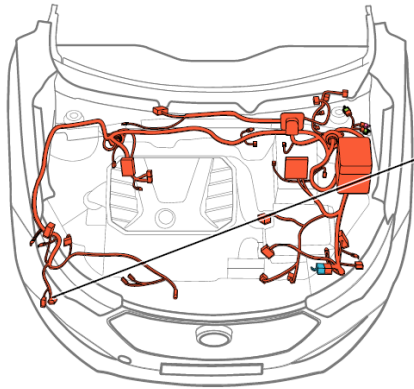

Component position	Front wire harness
Component name	ECU
Component code	F5
Component color	Black
Component system	Engine control

Connector List Engine Compartment Front Wire Harness

Pictures of components