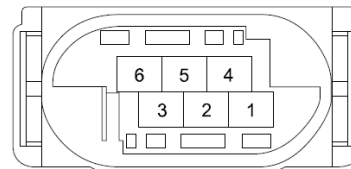

Connector List Engine Compartment Engine Wire Harness

Pictures of components

Pin S/N:

Related wire harness assembly

- Front wire harness
- Engine wire harness
- Instrument panel wire harness
- Rear wire harness
- Left front door wire harness
- Right front door wire harness
- Left rear door wire harness
- Right rear door wire harness
- Rear bumper wire harness

Component position	Engine wire harness
Component name	Electronic throttle
Component code	E15
Component color	Black
Component system	Engine control-6