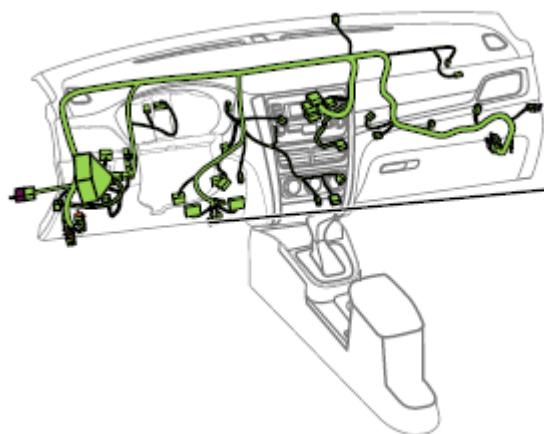

Component position	Instrument panel wire harness
Component name	Clock spring 1
Component code	I34
Component color	Yellow
Component system	<u>A/V system-2</u>

Pictures of components

Pin S/N:

Related wire harness assembly