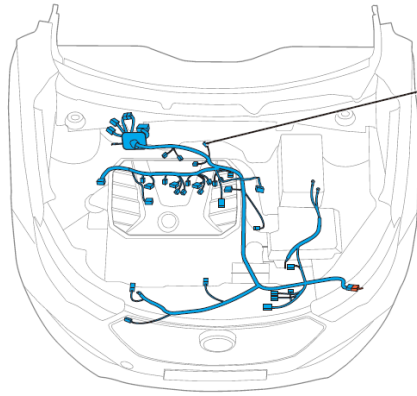

Connector List Engine Compartment Engine Wire Harness

Pictures of components

Pin S/N: