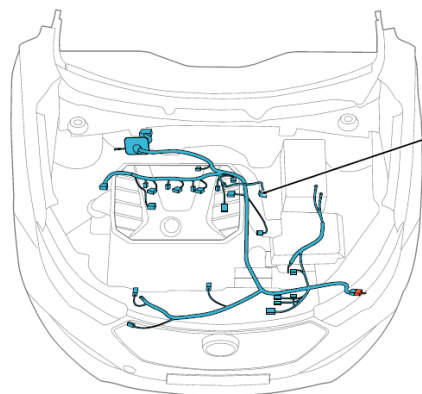

Component position	Engine wire harness
Component name	Ignition coil 4
Component code	E14
Component color	Black
Component system	Engine control-5

Connector List Engine Compartment Engine Wire Harness

Pictures of components