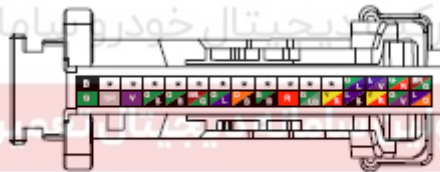

Related wire harness assembly

- Front wire harness
- Engine wire harness
- Instrument panel wire harness
- Rear wire harness
- Left front door wire harness
- Right front door wire harness
- Left rear door wire harness
- Right rear door wire harness
- Rear bumper wire harness