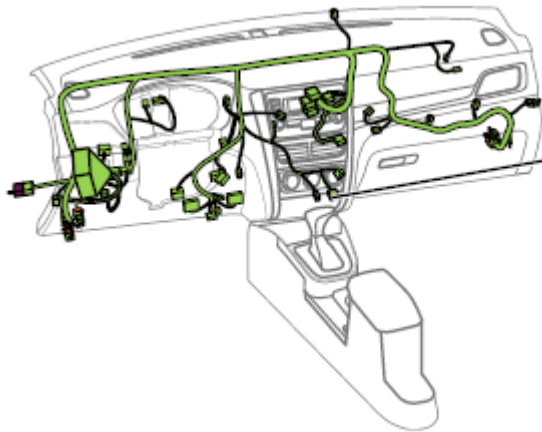

Component position	Instrument panel wire harness
Component name	Manual A/C control A
Component code	I27
Component color	Black
Component system	Manual A/C

Connector List Instrument Panel Instrument Panel Wire Harness