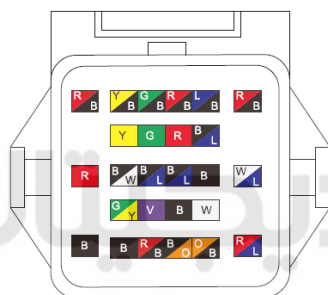

Pictures of components

Pin S/N:

Related wire harness assembly	
	Front wire harness
	Engine wire harness
	Instrument panel wire harness
	Rear wire harness
	Left front door wire harness
	Right front door wire harness
	Left rear door wire harness
	Right rear door wire harness
	Rear bumper wire harness