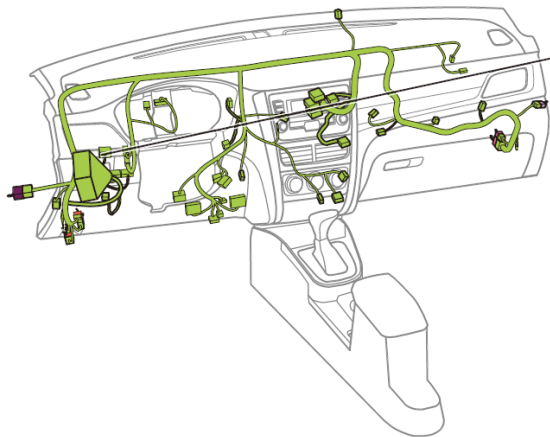

Connector List Instrument Panel Instrument Panel Wire Harness