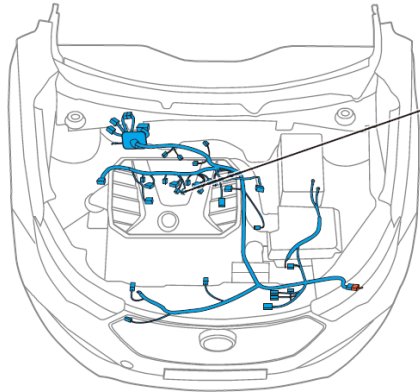

Connector List Engine Compartment Engine Wire Harness

Pictures of components

Pin S/N:

Related wire harness assembly

- : Front wire harness
- : Engine wire harness
- : Instrument panel wire harness
- : Rear wire harness
- : Left front door wire harness
- : Right front door wire harness
- : Left rear door wire harness
- : Right rear door wire harness
- : Rear bumper wire harness

Component position	Engine wire harness
Component name	NG injector nozzle 2
Component code	E39
Component color	
Component system	Natural gas-fueled system (Natural gas-fueled taxi)