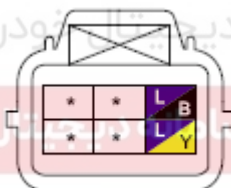

Related wire harness assembly	
	Front wire harness
	Engine wire harness
	Instrument panel wire harness
	Rear wire harness
	Left front door wire harness
	Right front door wire harness
	Left rear door wire harness
	Right rear door wire harness
	Rear bumper wire harness