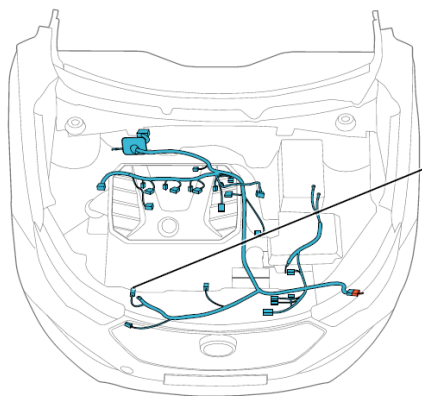

Component position	Engine wire harness
Component name	Electronic throttle
Component code	E15
Component color	Black
Component system	Engine control-6

Connector List Engine Compartment Engine Wire Harness