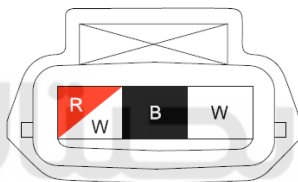

Related wire harness assembly

- Front wire harness
- Engine wire harness
- Instrument panel wire harness
- Rear wire harness
- Left front door wire harness
- Right front door wire harness
- Left rear door wire harness
- Right rear door wire harness
- Rear bumper wire harness