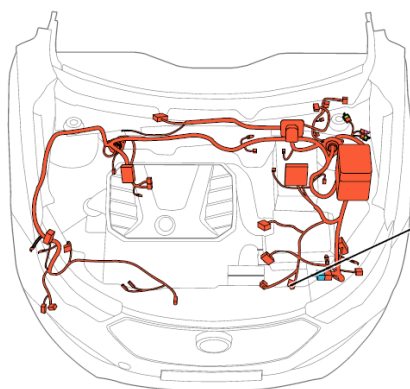

Connector List Engine Compartment Front Wire Harness

Pictures of components