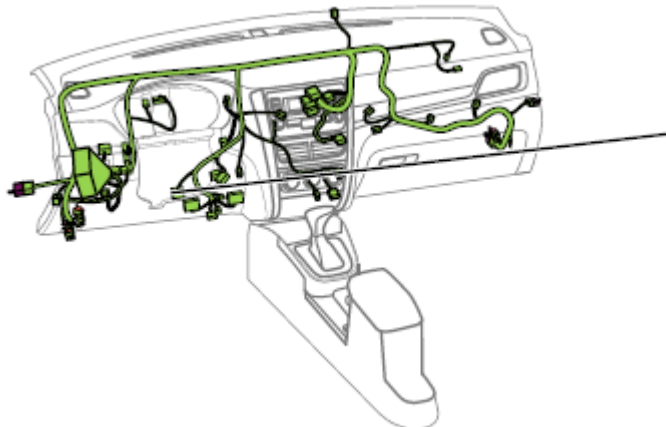

Component position	Instrument panel wire harness
Component name	A/V unit assembly C
Component code	I26
Component color	Black
Component system	A/V system-1

Connector List Instrument Panel Instrument Panel Wire Harness