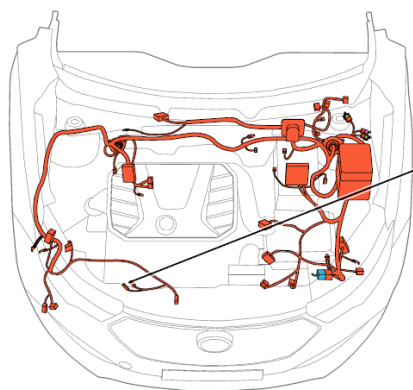

Component position	Front wire harness
Component name	A/C pressure switch
Component code	F26
Component color	Light green
Component system	<u>Engine control-2</u>

Connector List Engine Compartment Front Wire Harness