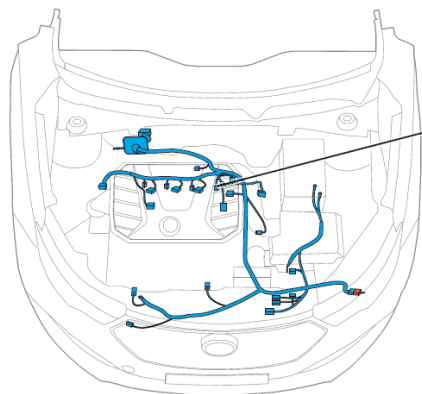

Connector List Engine Compartment Engine Wire Harness

Pictures of components

Pin S/N:

Related wire harness assembly

- : Front wire harness
- : Engine wire harness
- : Instrument panel wire harness
- : Rear wire harness
- : Left front door wire harness
- : Right front door wire harness
- : Left rear door wire harness
- : Right rear door wire harness
- : Rear bumper wire harness