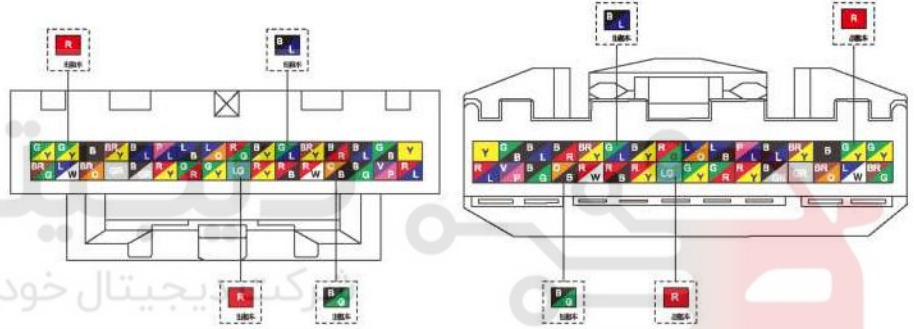

Related wire harness assembly

Front wire harness
 Instrument panel wire harness

Component name	Front wire harness to instrument panel wire harness 1
Component code	C1
Component color	White

Component system			
Basic BCM-1	BCM-1	A/V system-2	ABS/ESP
Headlamp system - basic	BCM-3	Automatic transmission	Starter
Headlamp system - basic	Engine control-1	-2	Ceiling lamp, taximeter & GPS reserved interface
Headlamp system-1	Engine control-2	Instrument cluster	
Headlamp system-2	Engine control-3	Automatic A/C Manual A/C	Natural gas-fueled system (Natural gas-fueled taxi)