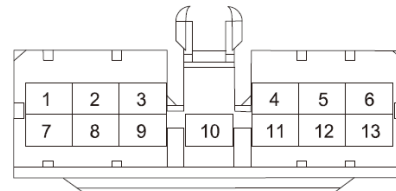

Connector List Instrument Panel Instrument Panel Wire Harness

Pictures of components

Pin S/N:

Related wire harness assembly

- : Front wire harness
- : Engine wire harness
- : Instrument panel wire harness
- : Rear wire harness
- : Left front door wire harness
- : Right front door wire harness
- : Left rear door wire harness
- : Right rear door wire harness
- : Rear bumper wire harness

Component position	Instrument panel wire harness
Component name	BCM A
Component code	I1
Component color	White
Component system	<u>Basic BCM-1</u>
	<u>Door lock control - basic BCM-1</u>
	<u>Wiper and washer - basic BCM-1</u>
	<u>Horn</u>
	<u>Interior trunk switch (taxi)</u>