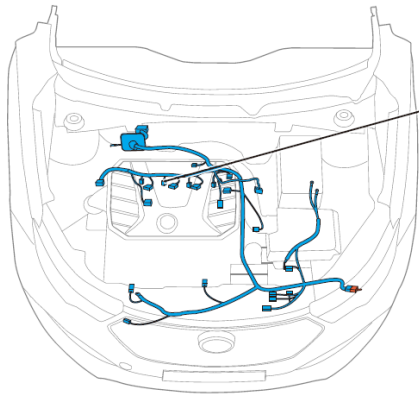

Connector List Engine Compartment Engine Wire Harness