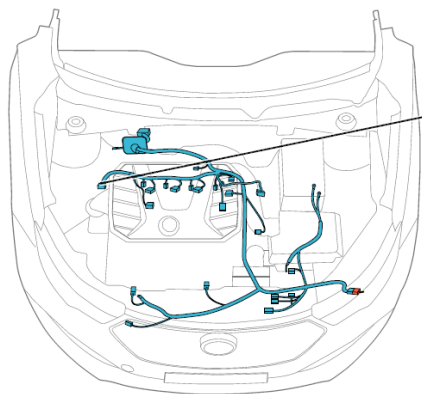

Connector List Engine Compartment Engine Wire Harness