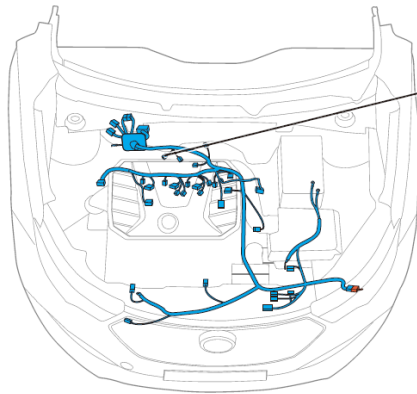

Connector List Engine Compartment Engine Wire Harness

Pictures of components

Pin S/N:

Related wire harness assembly

- Front wire harness
- Engine wire harness
- Instrument panel wire harness
- Rear wire harness
- Left front door wire harness
- Right front door wire harness
- Left rear door wire harness
- Right rear door wire harness
- Rear bumper wire harness

Component position	Engine wire harness
Component name	T1 detector
Component code	E35
Component color	
Component system	Natural gas-fueled system (Natural gas-fueled taxi)