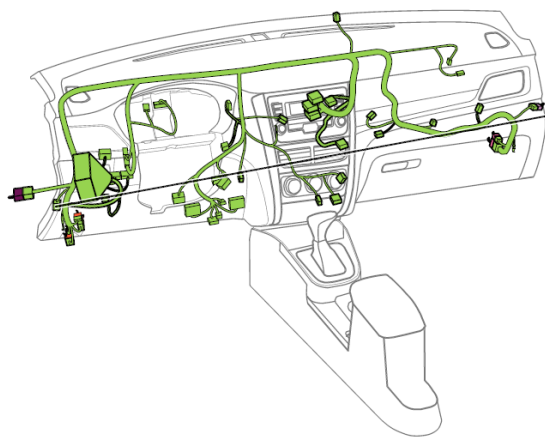

Connector List Instrument Panel Instrument Panel Wire Harness

Pictures of components

Pin S/N:

Related wire harness assembly

- Front wire harness
- Engine wire harness
- Instrument panel wire harness
- Rear wire harness
- Left front door wire harness
- Right front door wire harness
- Left rear door wire harness
- Right rear door wire harness
- Rear bumper wire harness

Component position	Instrument panel wire harness
Component name	Reverse camera 2
Component code	I42
Component color	Gray
Component system	A/V system-1