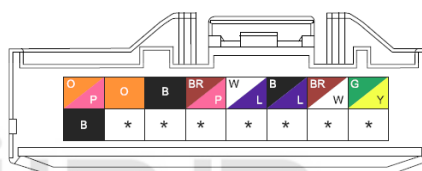

Pictures of components

Rear wire harness

Left rear door wire harness

Pin S/N:

Related wire harness assembly

: Rear wire harness : Left rear door wire harness

Component name	Rear wire harness to left rear door wire harness
Component code	C12
Component color	White
Component system	A/V system-1 Non-linkage door window system Linkage door window system Door lock control-1 Door lock control - basic BCM-1