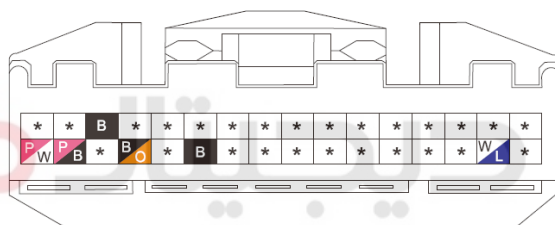

Component position	Instrument panel wire harness
Component name	BCM D
Component code	I5
Component color	White
Component system	<u>Basic BCM-1</u>
	<u>Interior trunk switch (taxi)</u>

Connector List Instrument Panel Instrument Panel Wire Harness