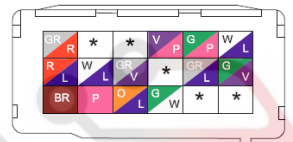

Component system

Exterior rearview mirror	A/V system-1
Filler cap	Linkage door window system
Filler cap - basic BCM	Door lock control-1
Door lock control - basic BCM-1	Door lock control-2
Door lock control - basic BCM-2