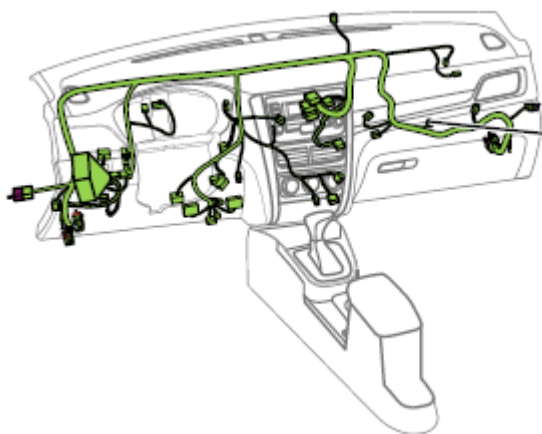

Component position	Instrument panel wire harness
Component name	Blower motor
Component code	I24
Component color	White
Component system	Manual A/C
	Automatic A/C

Pictures of components

Pin S/N:

Related wire harness assembly