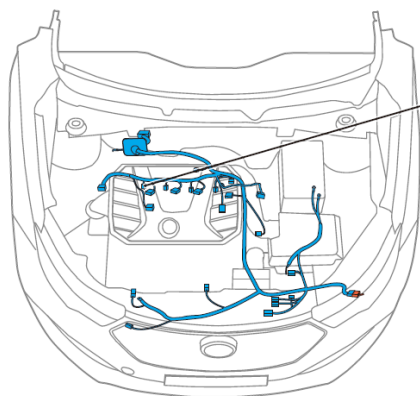

Component position	Engine wire harness
Component name	A/C compressor
Component code	E25
Component color	Black
Component system	Engine control-1

Connector List Engine Compartment Engine Wire Harness

Pictures of components