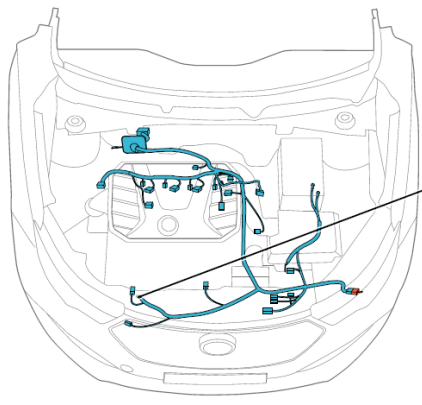

Component position	Engine wire harness
Component name	Oil pressure switch
Component code	E30
Component color	Black
Component system	Instrument cluster

Connector List Engine Compartment Engine Wire Harness