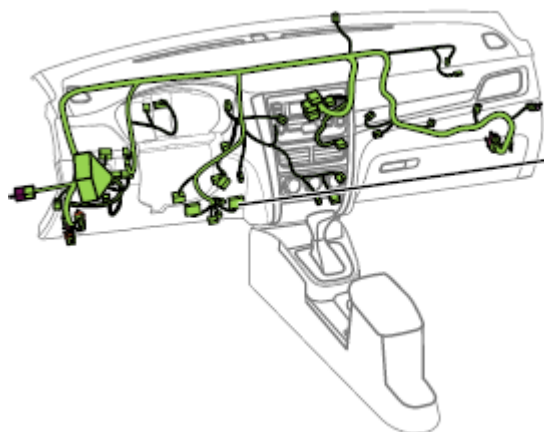

Component position	Instrument panel wire harness
Component name	Auto A/C control
Component code	I28
Component color	Green
Component system	Automatic A/C

Connector List Instrument Panel Instrument Panel Wire Harness