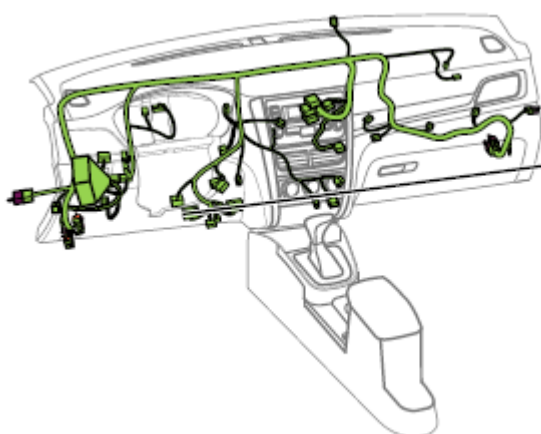

Connector List Instrument Panel Instrument Panel Wire Harness