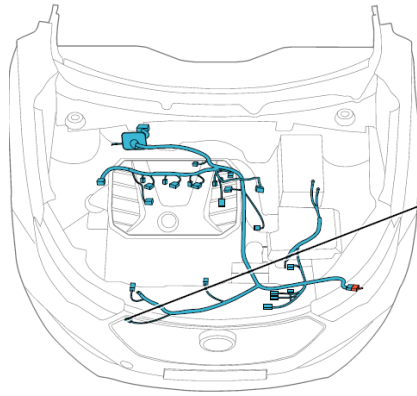

Component position	Engine wire harness
Component name	Intake air temperature & pressure sensor
Component code	E2
Component color	Black
Component system	Engine control-6

Connector List Engine Compartment Engine Wire Harness