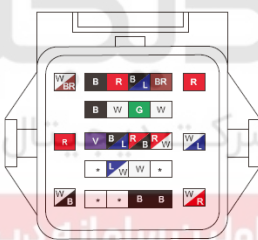

Related wire harness assembly

■ : Natural gas-fueled system short wire harness
■ : Engine wire harness

Component name	Powertrain wire harness to Natural gas-fueled system short wire harness 2
Component code	C19
Component color