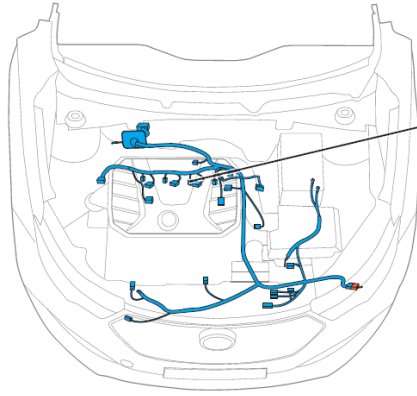

Component position	Engine wire harness
Component name	Fuel injector 2
Component code	E6
Component color	Black
Component system	Engine control-4
	Natural gas-fueled system (Natural gas-fueled taxi)

Connector List Engine Compartment Engine Wire Harness