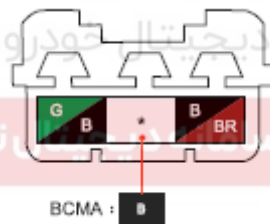

Related wire harness assembly

- Front wire harness
- Engine wire harness
- Instrument panel wire harness
- Rear wire harness
- Left front door wire harness
- Right front door wire harness
- Left rear door wire harness
- Right rear door wire harness
- Rear bumper wire harness