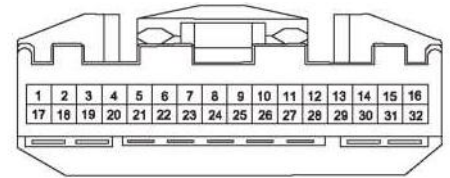

Pictures of components

Front wire harness

Instrument wire harness

Pin S/N:

Related wire harness assembly

Front wire harness
 Instrument panel wire harness

Component name	Front wire harness to instrument panel wire harness 1
Component code	C1
Component color	White