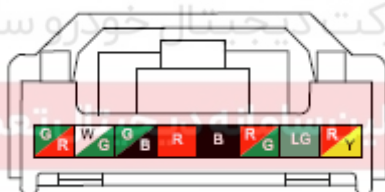

Related wire harness assembly

- Front wire harness
- Engine wire harness
- Instrument panel wire harness
- Rear wire harness
- Left front door wire harness
- Right front door wire harness
- Left rear door wire harness
- Right rear door wire harness
- Rear bumper wire harness

Component position	Instrument panel wire harness
Component name	Clock spring 2
Component code	I35
Component color	White
Component system	A/V system-2