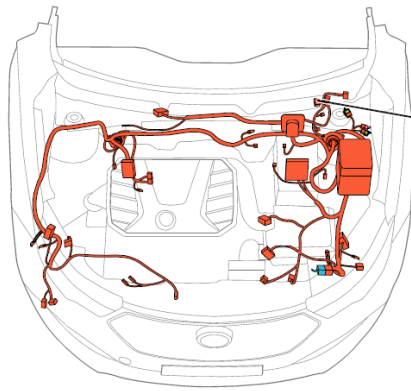

Component position	Front wire harness
Component name	Clutch low-side power switch
Component code	F9
Component color	Black
Component system	<u>Engine control-3</u>

Connector List Engine Compartment Front Wire Harness