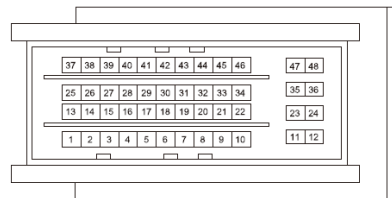

Connector List Engine Compartment Engine Wire Harness

Pictures of components

Pin S/N:

Related wire harness assembly

- Front wire harness
- Engine wire harness
- Instrument panel wire harness
- Rear wire harness
- Left front door wire harness
- Right front door wire harness
- Left rear door wire harness
- Right rear door wire harness
- Rear bumper wire harness

Component position	Engine wire harness
Component name	ECU
Component code	E5
Component color	Black
Component system	Engine control-4 Natural gas-fueled system (Natural gas-fueled taxi)