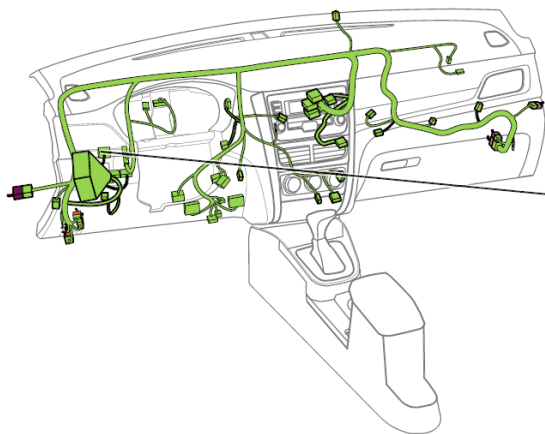

Connector List Instrument Panel Instrument Panel Wire Harness

Pictures of components

Pin S/N:

16	13	10	7	4	1
17	14	11	8	5	2
18	15	12	9	6	3

Related wire harness assembly

- Front wire harness
- Engine wire harness
- Instrument panel wire harness
- Rear wire harness
- Left front door wire harness
- Right front door wire harness
- Left rear door wire harness
- Right rear door wire harness
- Rear bumper wire harness