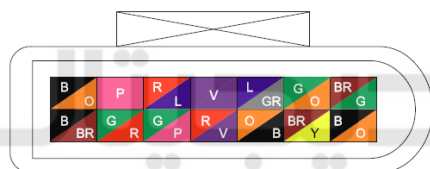

Component position	Front wire harness
Component name	AT actuator solenoid valve
Component code	F20
Component color	Black
Component system	Automatic transmission -2

Connector List Engine Compartment Front Wire Harness