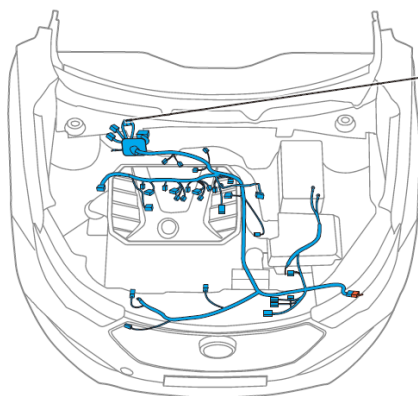

Connector List Engine Compartment Engine Wire Harness

Pictures of components

Pin S/N:

Related wire harness assembly

- : Front wire harness
- : Engine wire harness
- : Instrument panel wire harness
- : Rear wire harness
- : Left front door wire harness
- : Right front door wire harness
- : Left rear door wire harness
- : Right rear door wire harness
- : Rear bumper wire harness