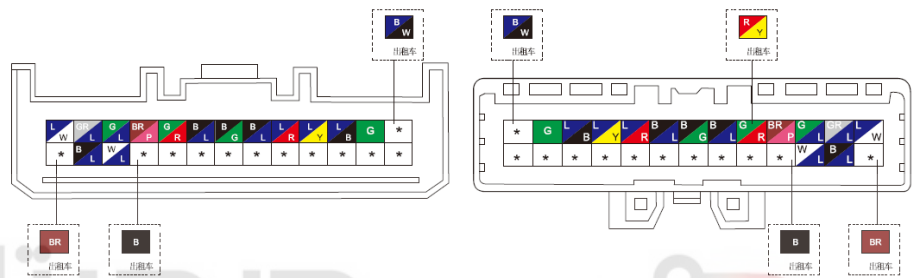

Connector List Common Connector Common Connector

Pictures of components

Pin S/N:

Related wire harness assembly

█: Front wire harness █: Rear wire harness

Component name	Front wire harness to rear wire harness
Component code	C2
Component color	White

Component system

- ESP Automatic transmission -1
- Fuel system Engine control-3
- Headlamp control system-2 Instrument cluster
- Headlamp control system - Fuel system (fuel taxi) basic BCM-2

شرکت دیجیتال خودرو سامانه (مسئولیت)

اولین سامانه دیجیتال تعمیرکاران خودرو در ایران