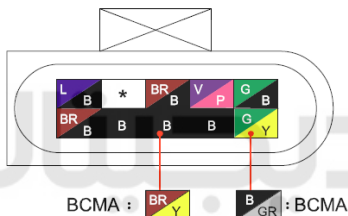

Related wire harness assembly

- Front wire harness
- Engine wire harness
- Instrument panel wire harness
- Rear wire harness
- Left front door wire harness
- Right front door wire harness
- Left rear door wire harness
- Right rear door wire harness
- Rear bumper wire harness