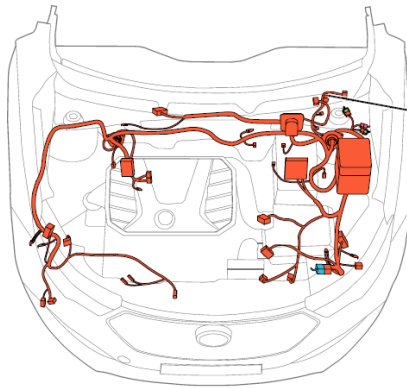

Connector List Engine Compartment Front Wire Harness

Pictures of components

Pin S/N:

Related wire harness assembly

- Front wire harness
- Engine wire harness
- Instrument panel wire harness
- Rear wire harness
- Left front door wire harness
- Right front door wire harness
- Left rear door wire harness
- Right rear door wire harness
- Rear bumper wire harness

Component position	Front wire harness
Component name	EPS control X
Component code	F12
Component color	Green
Component system	EPS