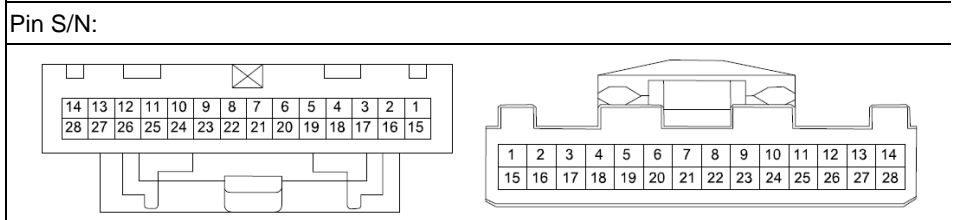

Connector List Common Connector Common Connector

Related wire harness assembly

: Rear wire harness   : Instrument panel wire harness

Component name	Rear wire harness to instrument panel wire harness 4
Component code	C8
Component color	White
Component system	
Door lock control-1	ESP
Door lock control-2	Instrument cluster
Door lock control - basic BCM-1	4-channel airbag
Door lock control - basic BCM-2	8-channel airbag 1