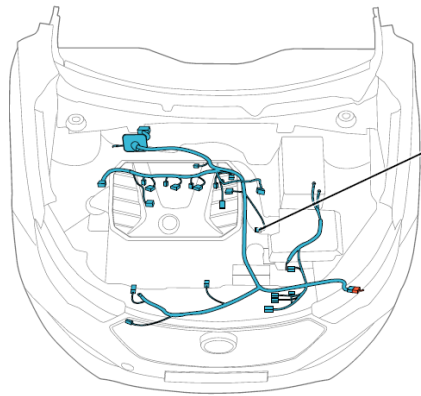

Component position	Engine wire harness
Component name	ECU
Component code	E5
Component color	Black
Component system	Engine control-4 Natural gas-fueled system (Natural gas-fueled taxi)

Connector List Engine Compartment Engine Wire Harness