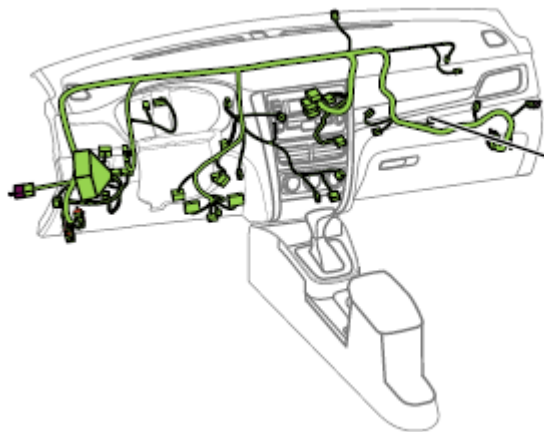

Connector List Instrument Panel Instrument Panel Wire Harness

Pictures of components

Pin S/N:

Related wire harness assembly

- : Front wire harness
- : Engine wire harness
- : Instrument panel wire harness
- : Rear wire harness
- : Left front door wire harness
- : Right front door wire harness
- : Left rear door wire harness
- : Right rear door wire harness
- : Rear bumper wire harness

Component position	Instrument panel wire harness
Component name	Blower resistor speed
Component code	I20
Component color	White
Component system	Manual A/C