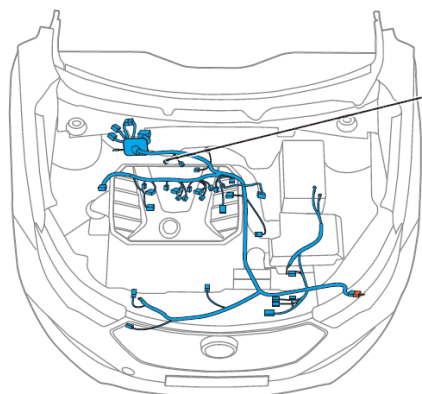

Connector List Engine Compartment Engine Wire Harness

Pictures of components

Pin S/N:

Related wire harness assembly

- : Front wire harness
- : Engine wire harness
- : Instrument panel wire harness
- : Rear wire harness
- : Left front door wire harness
- : Right front door wire harness
- : Left rear door wire harness
- : Right rear door wire harness
- : Rear bumper wire harness

Component position	Engine wire harness
Component name	NG pressure gauge
Component code	E36
Component color	
Component system	Natural gas-fueled system (Natural gas-fueled taxi)