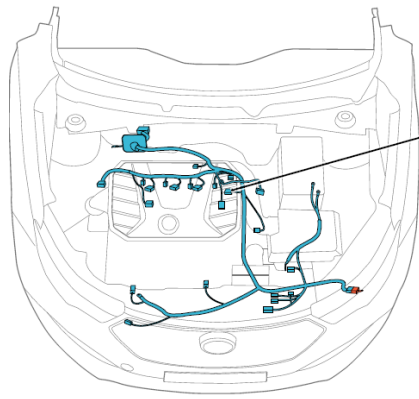

Component position	Engine wire harness
Component name	Ignition coil 3
Component code	E10
Component color	Black
Component system	Engine control-5

Connector List Engine Compartment Engine Wire Harness

Pictures of components