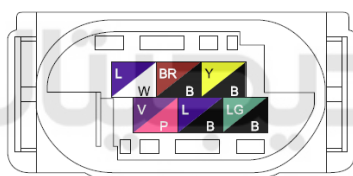

Related wire harness assembly

- Front wire harness
- Engine wire harness
- Instrument panel wire harness
- Rear wire harness
- Left front door wire harness
- Right front door wire harness
- Left rear door wire harness
- Right rear door wire harness
- Rear bumper wire harness