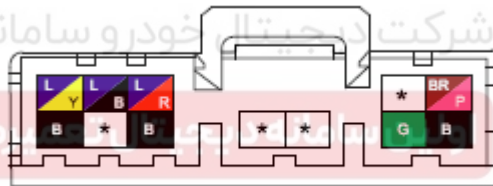

Related wire harness assembly

- Front wire harness
- Engine wire harness
- Instrument panel wire harness
- Rear wire harness
- Left front door wire harness
- Right front door wire harness
- Left rear door wire harness
- Right rear door wire harness
- Rear bumper wire harness

Component position	Rear wire harness
Component name	AT shift lever
Component code	R33
Component color	White
Component system	<u>Automatic transmission -1</u>