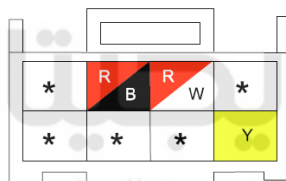

Related wire harness assembly

- Front wire harness
- Engine wire harness
- Instrument panel wire harness
- Rear wire harness
- Left front door wire harness
- Right front door wire harness
- Left rear door wire harness
- Right rear door wire harness
- Rear bumper wire harness

Component position	Instrument panel wire harness
Component name	EPS control Y
Component code	I7
Component color	Gray
Component system	Electric power steering system