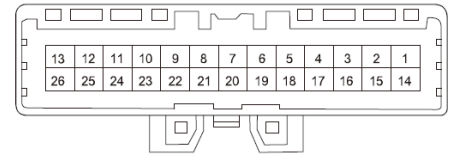

Connector List Common Connector Common Connector

Pictures of components

Front wire harness

Rear wire harness

Pin S/N:

Related wire harness assembly

█: Front wire harness █: Rear wire harness

Component name	Front wire harness to rear wire harness
Component code	C2
Component color	White