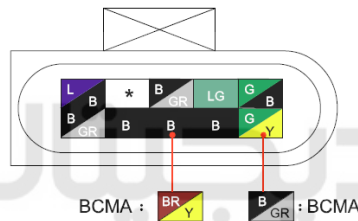

Related wire harness assembly

- Front wire harness
- Engine wire harness
- Instrument panel wire harness
- Rear wire harness
- Left front door wire harness
- Right front door wire harness
- Left rear door wire harness
- Right rear door wire harness
- Rear bumper wire harness