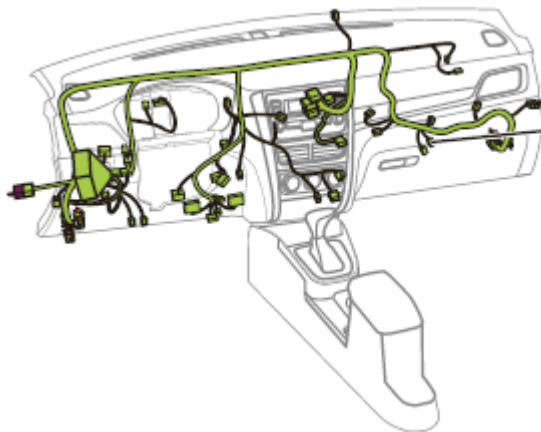

Connector List Instrument Panel Instrument Panel Wire Harness

Pictures of components

Pin S/N:

1	2

Related wire harness assembly

- Front wire harness
- Engine wire harness
- Instrument panel wire harness
- Rear wire harness
- Left front door wire harness
- Right front door wire harness
- Left rear door wire harness
- Right rear door wire harness
- Rear bumper wire harness

Component position	Instrument panel wire harness
Component name	GPS
Component code	I45
Component color	
Component system	Ceiling lamp, taximeter & GPS reserved interface (taxi)