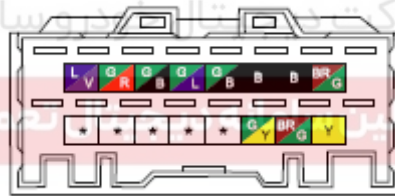

Component position	Instrument panel wire harness
Component name	Manual A/C control A
Component code	I27
Component color	Black
Component system	Manual A/C

Connector List Instrument Panel Instrument Panel Wire Harness