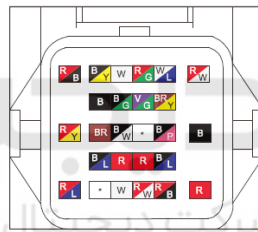

Related wire harness assembly

: Front wire harness : Engine wire harness

Component name	Front wire harness to engine wire harness 2
Component code	C17
Component color	
Component system	

Natural gas-fueled system (Natural gas-fueled taxi)