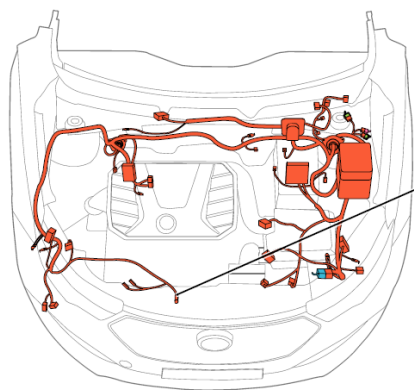

Component position	Front wire harness
Component name	TCU R
Component code	F4
Component color	Black
Component system	Automatic transmission -1

Connector List Engine Compartment Front Wire Harness

Pictures of components