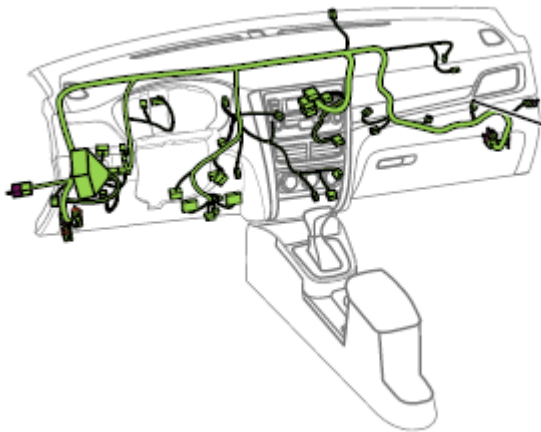

Pictures of components

Pin S/N:

1. Related wire harness assembly
2. Front wire harness
   - Engine wire harness
   - Instrument panel wire harness
   - Rear wire harness
   - Left front door wire harness
   - Right front door wire harness
   - Left rear door wire harness
   - Right rear door wire harness
   - Rear bumper wire harness

Component position	Instrument panel wire harness
Component name	Blower motor
Component code	I24
Component color	White
Component system	Manual A/C
	Automatic A/C