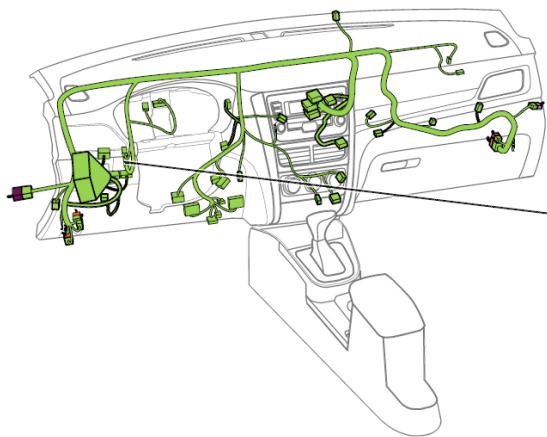

Component position	Instrument panel wire harness
Component name	BCMx3
Component code	I6
Component color	White
Component system	<u>BCM-2</u> <u>Wiper and washer</u>

Connector List Instrument Panel Instrument Panel Wire Harness