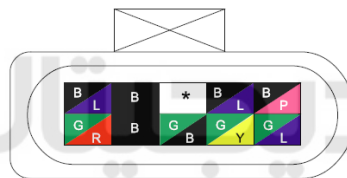

Related wire harness assembly

- Front wire harness
- Engine wire harness
- Instrument panel wire harness
- Rear wire harness
- Left front door wire harness
- Right front door wire harness
- Left rear door wire harness
- Right rear door wire harness
- Rear bumper wire harness