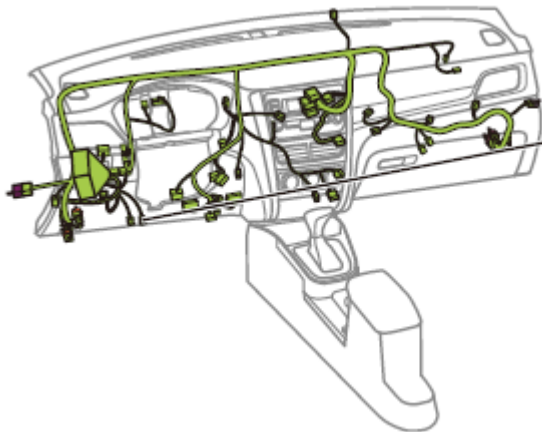

Connector List Instrument Panel Instrument Panel Wire Harness

Pictures of components