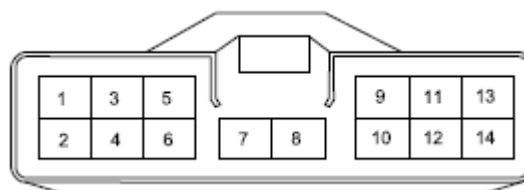

Connector List Instrument Panel Instrument Panel Wire Harness

Pictures of components

Pin S/N:

Related wire harness assembly

- Front wire harness
- Engine wire harness
- Instrument panel wire harness
- Rear wire harness
- Left front door wire harness
- Right front door wire harness
- Left rear door wire harness
- Right rear door wire harness
- Rear bumper wire harness

Component position	Instrument panel wire harness
Component name	Wiper switch
Component code	I31
Component color	White
Component system	Wiper and washer - basic BCM Wiper and washer