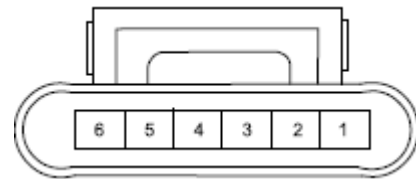

Connector List Instrument Panel Instrument Panel Wire Harness

Pictures of components

Pin S/N:

Related wire harness assembly

- Front wire harness
- Engine wire harness
- Instrument panel wire harness
- Rear wire harness
- Left front door wire harness
- Right front door wire harness
- Left rear door wire harness
- Right rear door wire harness
- Rear bumper wire harness

Component position	Instrument panel wire harness
Component name	Electric throttle pedal
Component code	I11
Component color	Black
Component system	Engine control-2