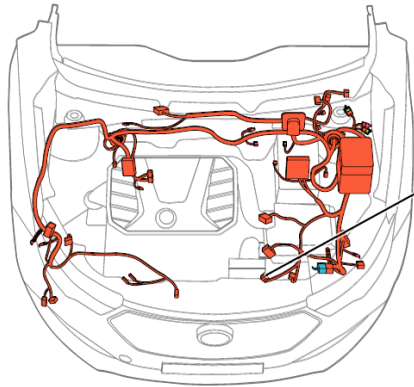

Connector List Engine Compartment Front Wire Harness

Pictures of components

Pin S/N:

Related wire harness assembly

- : Front wire harness
- : Engine wire harness
- : Instrument panel wire harness
- : Rear wire harness
- : Left front door wire harness
- : Right front door wire harness
- : Left rear door wire harness
- : Right rear door wire harness
- : Rear bumper wire harness

Component position	Front wire harness
Component name	AT fluid temperature sensor & speed sensor
Component code	F18
Component color	Black
Component system	Automatic transmission -2