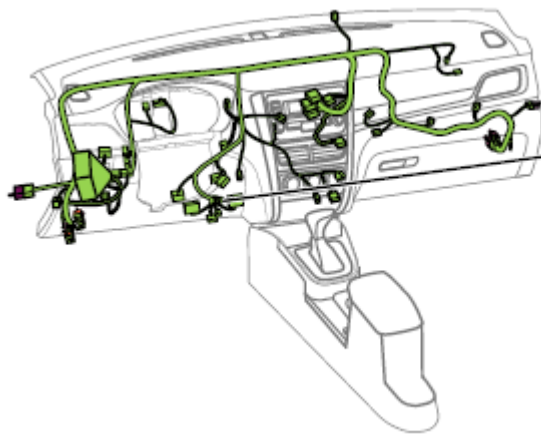

Pictures of components

Pin S/N:

Related wire harness assembly

- Front wire harness
- Engine wire harness
- Instrument panel wire harness
- Rear wire harness
- Left front door wire harness
- Right front door wire harness
- Left rear door wire harness
- Right rear door wire harness
- Rear bumper wire harness