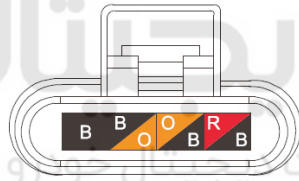

Component position	Engine wire harness
Component name	NG temperature & pressure sensor 1
Component code	E37
Component color	
Component system	Natural gas-fueled system (Natural gas-fueled taxi)

Connector List Engine Compartment Engine Wire Harness