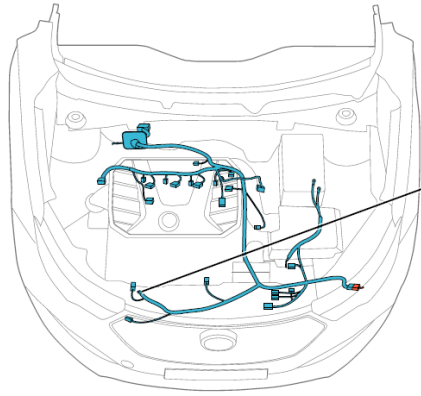

Connector List Engine Compartment Engine Wire Harness