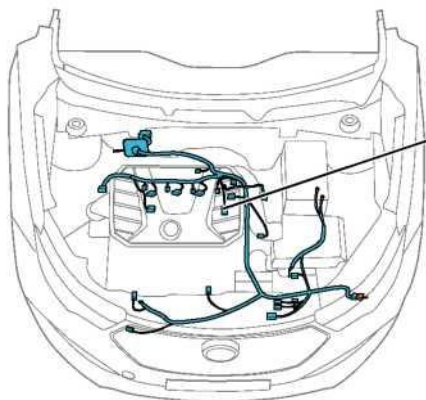

Connector List Engine Compartment Engine Wire Harness