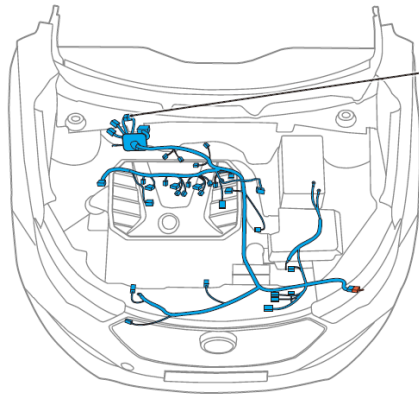

Connector List Engine Compartment Engine Wire Harness

Pictures of components