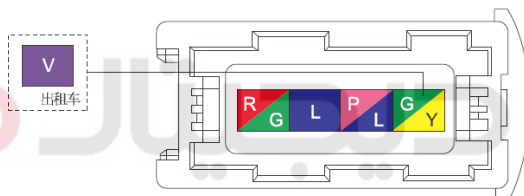

Related wire harness assembly

- Front wire harness
- Engine wire harness
- Instrument panel wire harness
- Rear wire harness
- Left front door wire harness
- Right front door wire harness
- Left rear door wire harness
- Right rear door wire harness
- Rear bumper wire harness