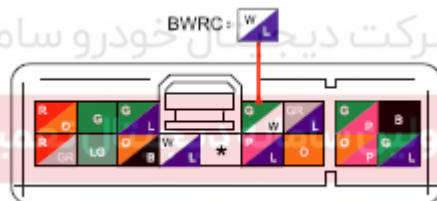

Component position	Left front door wire harness
Component name	Power switch window
Component code	FL8
Component color	White
Component system	<u>Linkage door window system</u>
	<u>Non-linkage door window system</u>