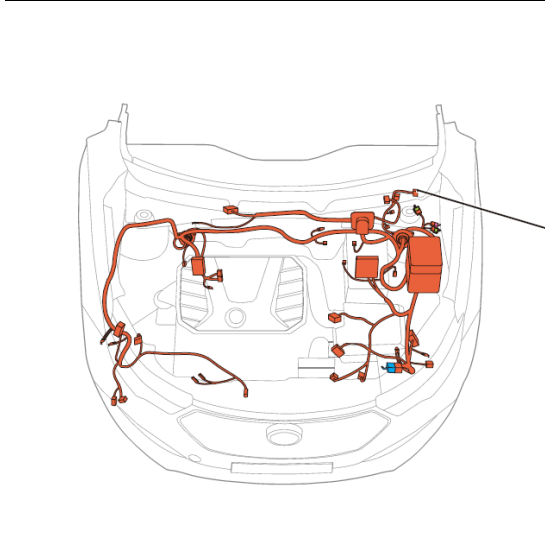

Connector List Common Connector Common Connector

Pictures of components

Front wire harness

Instrument wire harness

Pin S/N:

Related wire harness assembly

■ Front wire harness   ■ Instrument wire harness

Component name	Front wire harness to instrument panel distribution box 1
Component code	C16
Component color	Green

1. Component system
2. Power distribution-3
   - Power distribution-4
   - Interior trunk switch (taxi)
   - Ceiling lamp, taximeter & GPS reserved interface (taxi)

دیجیتال خودرو سامانه (مسئولیت) شرکت دیجیتال خودرو سامانه

اولین سامانه دیجیتال تعمیرکاران خودرو در ایران