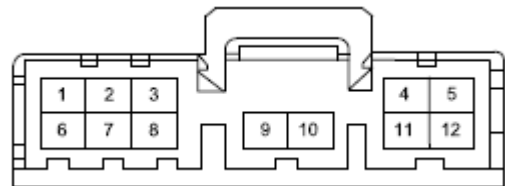

Connector List Body Rear Wire Harness

Pictures of components

Pin S/N:

Related wire harness assembly

- Front wire harness
- Engine wire harness
- Instrument panel wire harness
- Rear wire harness
- Left front door wire harness
- Right front door wire harness
- Left rear door wire harness
- Right rear door wire harness
- Rear bumper wire harness

Component position	Rear wire harness
Component name	AT shift lever
Component code	R33
Component color	White
Component system	<u>Automatic transmission -1</u>