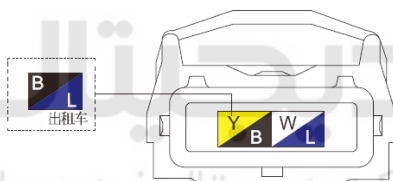

Related wire harness assembly

- Front wire harness
- Engine wire harness
- Instrument panel wire harness
- Rear wire harness
- Left front door wire harness
- Right front door wire harness
- Left rear door wire harness
- Right rear door wire harness
- Rear bumper wire harness