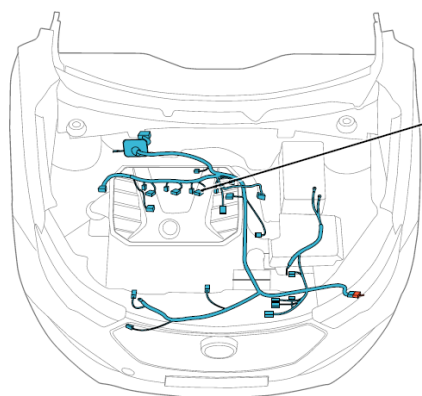

Component position	Engine wire harness
Component name	Ignition coil 2
Component code	E7
Component color	Black
Component system	Engine control-5

Connector List Engine Compartment Engine Wire Harness

Pictures of components