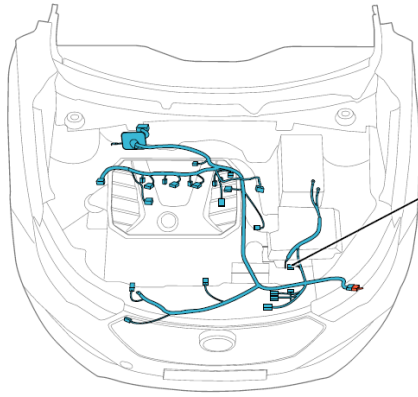

Component position	Engine wire harness
Component name	Fuel injector 4
Component code	E11
Component color	Black
Component system	Engine control-4
	Natural gas-fueled system (Natural gas-fueled taxi)

Connector List Engine Compartment Engine Wire Harness