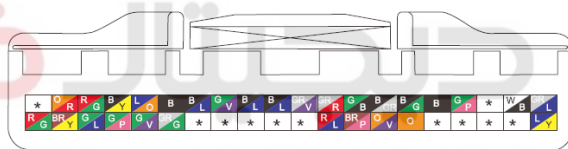

Component position	Instrument panel wire harness
Component name	BCM C
Component code	I39
Component color	White
Component system	<u>Basic BCM-1</u>
	<u>Door lock control - basic BCM-1</u>
	<u>Wiper and washer - basic BCM</u>
	<u>Headlamp control system - basic BCM-1</u>
	<u>Filler cap - basic BCM</u>
	<u>Interior trunk switch (taxi)</u>