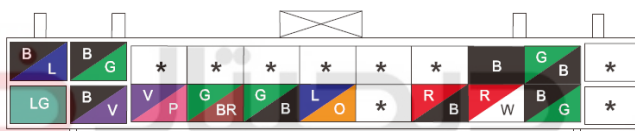

Component position	Instrument panel wire harness
Component name	BCM B
Component code	I3
Component color	White
Component system	<u>Basic BCM-1</u>
	<u>Headlamp control system - basic BCM-1</u>
	<u>Filler cap - basic BCM</u>
	<u>Natural gas-fueled system (Natural gas-fueled taxi)</u>