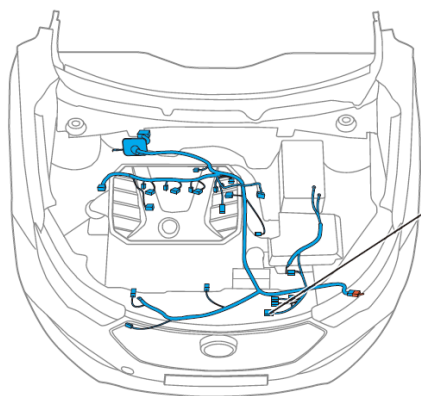

Connector List Engine Compartment Engine Wire Harness