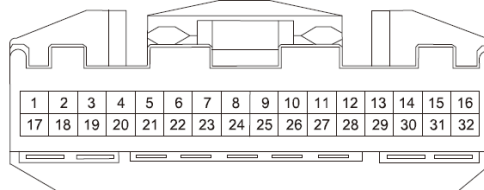

Connector List Instrument Panel Instrument Panel Wire Harness

Pictures of components

Pin S/N:

Related wire harness assembly

- : Front wire harness
- : Engine wire harness
- : Instrument panel wire harness
- : Rear wire harness
- : Left front door wire harness
- : Right front door wire harness
- : Left rear door wire harness
- : Right rear door wire harness
- : Rear bumper wire harness

Component position	Instrument panel wire harness
Component name	BCM D
Component code	I5
Component color	White
Component system	<u>Basic BCM-1</u>
	<u>Interior trunk switch (taxi)</u>