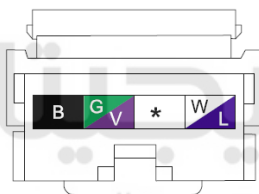

Related wire harness assembly

- : Front wire harness
- : Engine wire harness
- : Instrument panel wire harness
- : Rear wire harness
- : Left front door wire harness
- : Right front door wire harness
- : Left rear door wire harness
- : Right rear door wire harness
- : Rear bumper wire harness