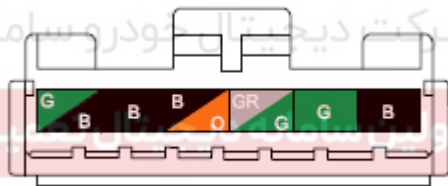

Component position	Rear wire harness
Component name	Reading lamp
Component code	R6
Component color	White
Component system	Interior lamps

Connector List Body Rear Wire Harness

Pictures of components

Pin S/N: