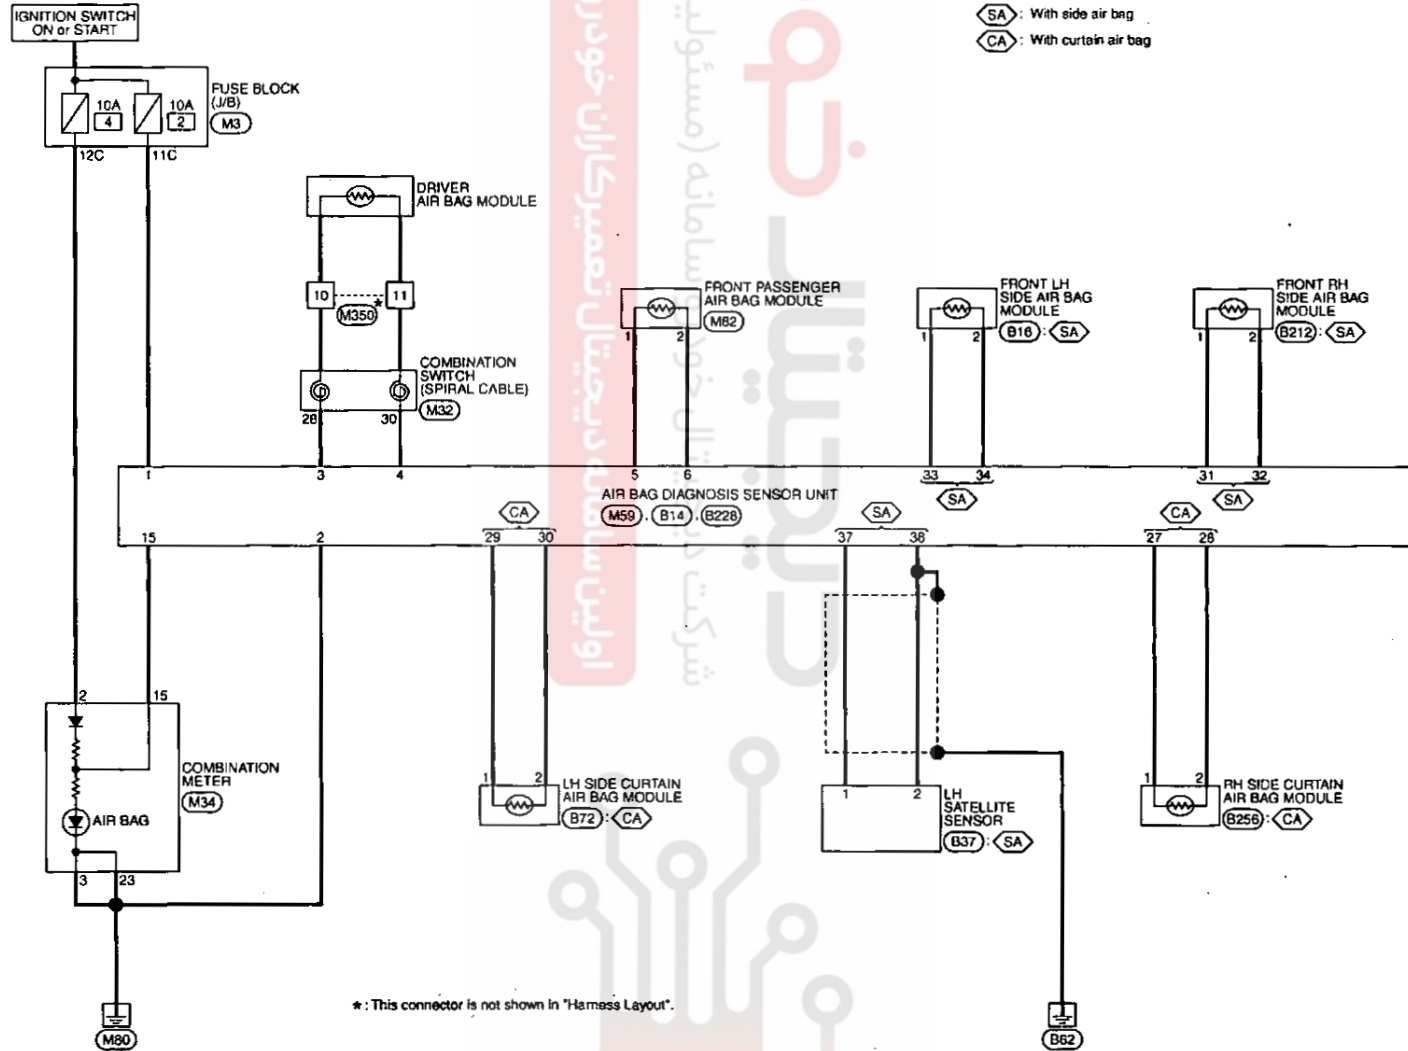

< ECU DIAGNOSIS >

ECU DIAGNOSIS DIAGNOSIS SENSOR UNIT

DIAGNOSIS SENSOR UNIT

-Wiring Diagram - SRS AIR BAG CONTROL SYSTEM /LHD MODELS -

INFO ID: 00000004549671

SRS AIR BAG CONTROL SYSTEM (LHD MODELS)

JCH/M/027961

2008/05/28

SRC-41

DIAGNOSIS SENSOR UNIT

< ECU DIAGNOSIS >

CH : For China
SA : With side air bag

JCHWM0280GI

SRC-42