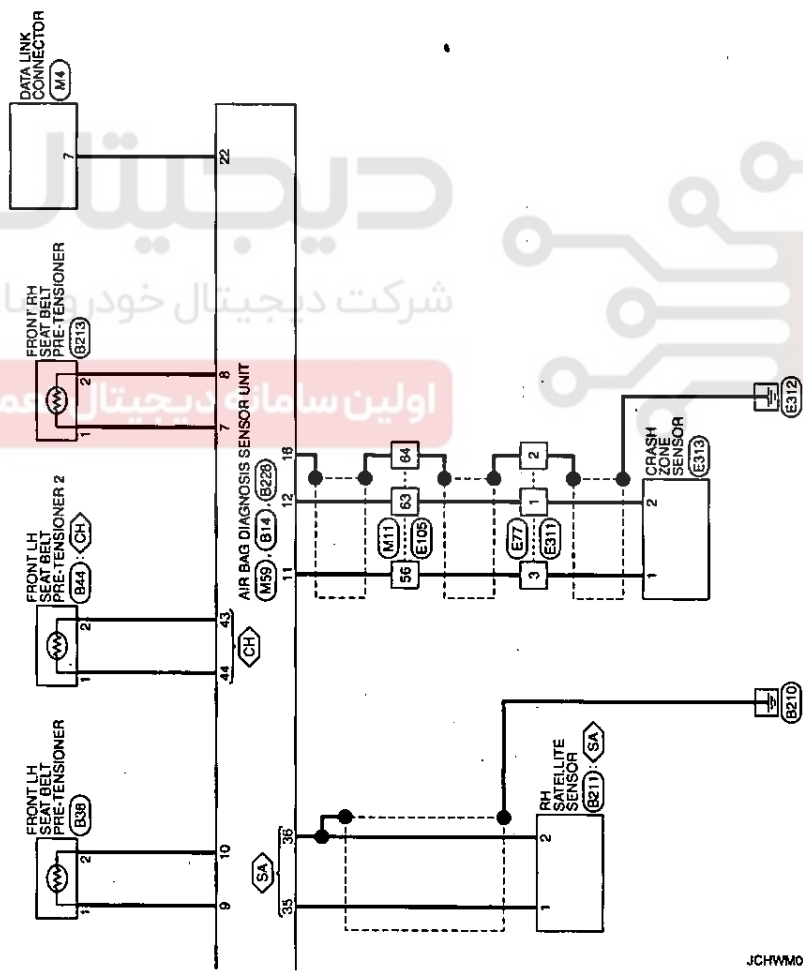

< ECU DIAGNOSIS >

ECU DIAGNOSIS DIAGNOSIS SENSOR UNIT

DIAGNOSIS SENSOR UNIT

-Wiring Diagram - SRS AIR BAG CONTROL SYSTEM /LHD MODELS -

INFO ID: 00000004549671

SRS AIR BAG CONTROL SYSTEM (LHD MODELS)

JCH/M/027961

2008/05/28

SRC-41

DIAGNOSIS SENSOR UNIT

< ECU DIAGNOSIS >

CH : For China
SA : With side air bag

JCHWM0280GI

SRC-42