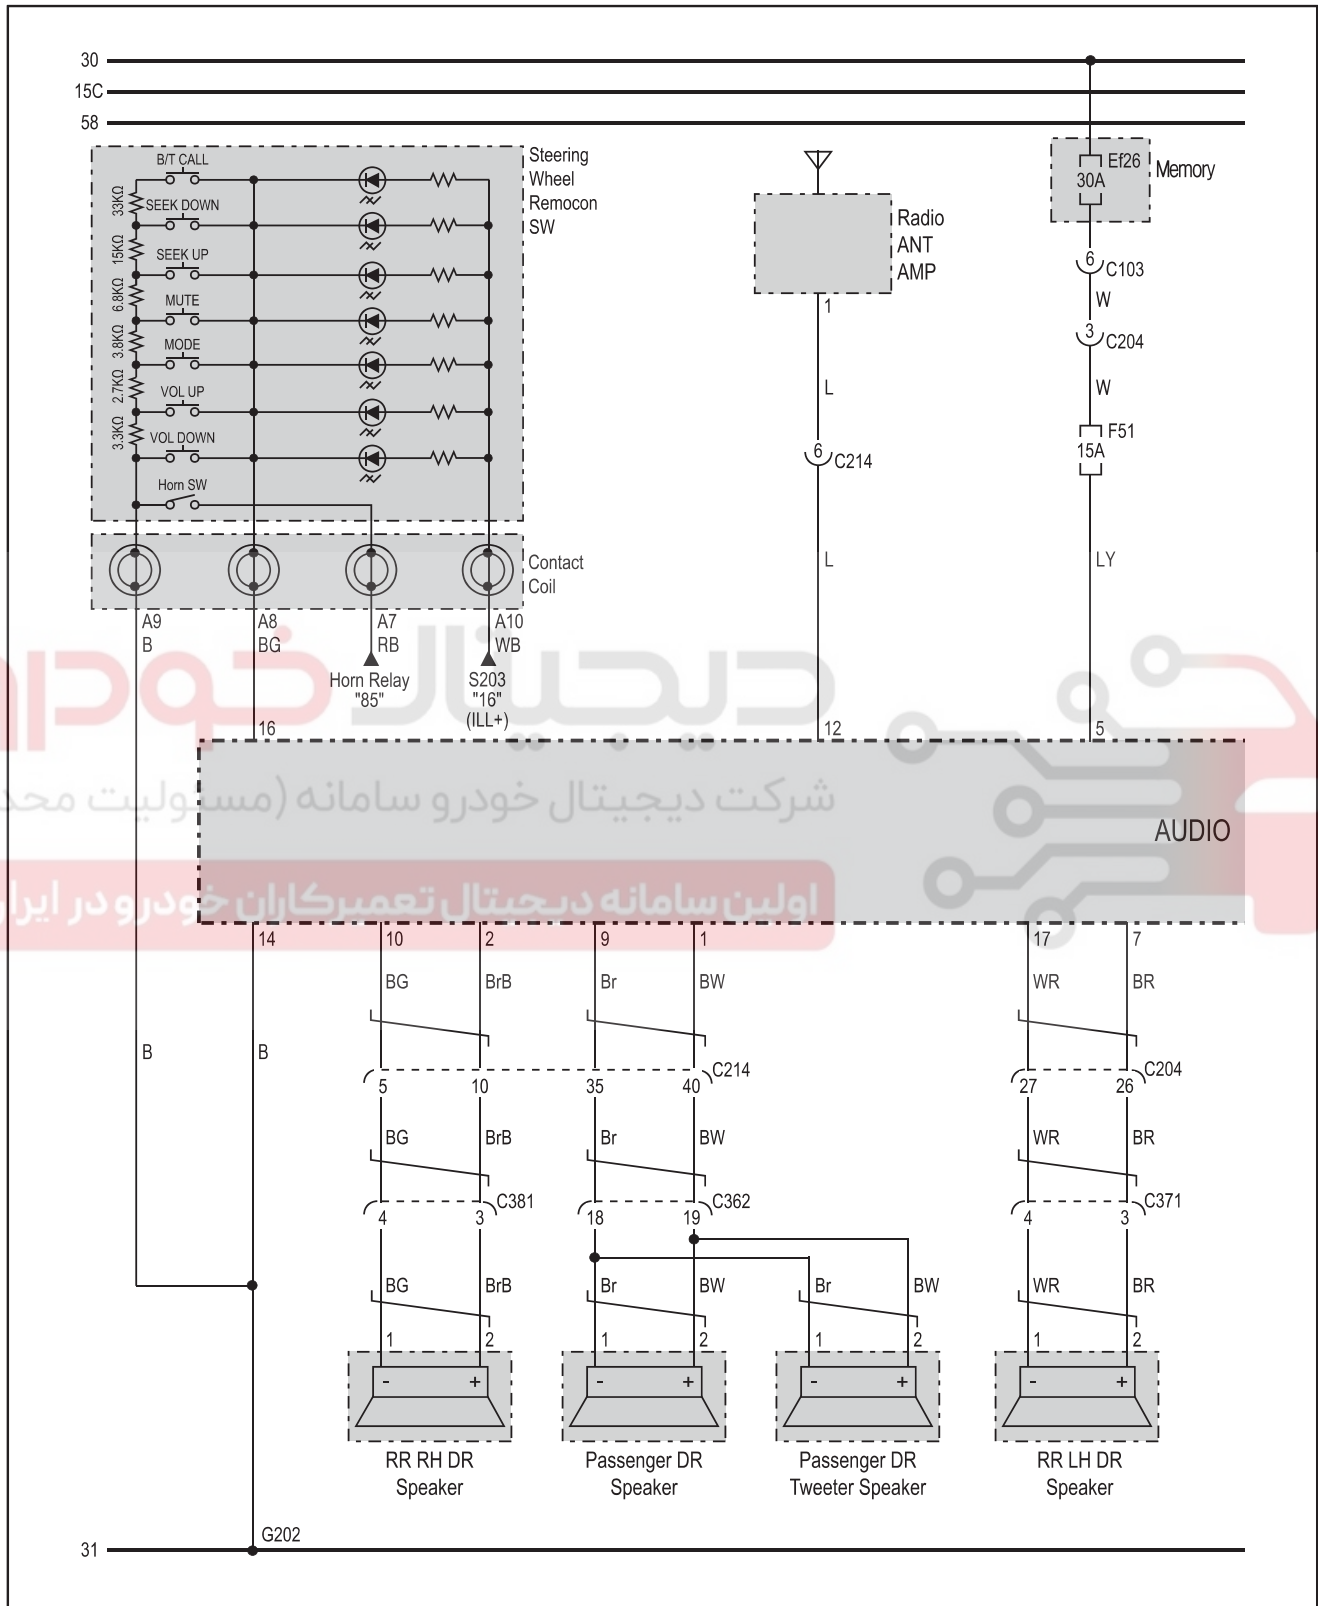

4) Circuit Diagram

AUDIO SYSTEM

KORANDO 2015.01

Modification basis	
Application basis	
Affected VIN	

- ELECTRO NIC
- FUSE
- BCM
- SKM
- INSTRUM ENT
- SWITCH
- LAMP
- WIPER AND
- PAS
- AUDIO SYSTEM

Modification basis	
Application basis	
Article No.	