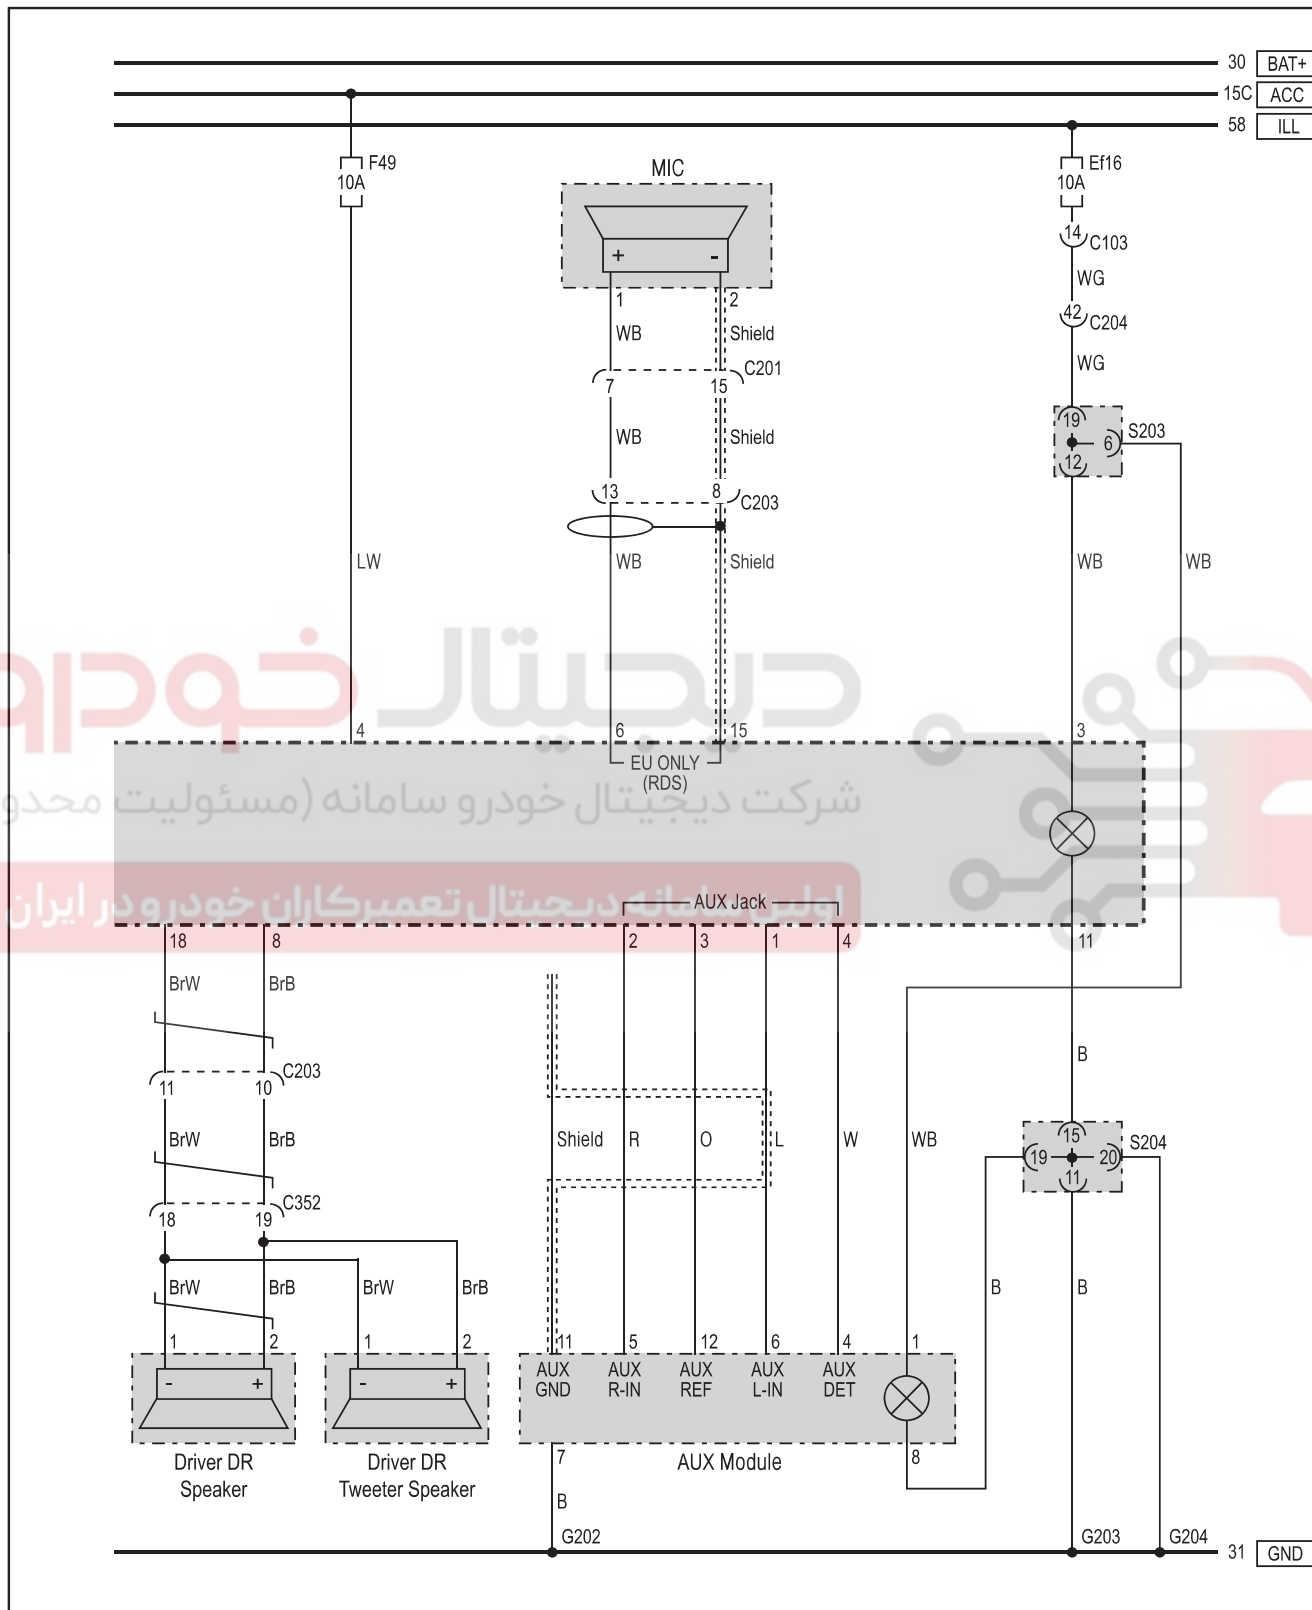

4) Circuit Diagram

AUDIO SYSTEM

KORANDO 2015.01

Modification basis	
Application basis	
Affected VIN	

- ELECTRO NIC
- FUSE
- BCM
- SKM
- INSTRUM ENT
- SWITCH
- LAMP
- WIPER AND
- PAS
- AUDIO SYSTEM

Modification basis	
Application basis	
Article No.	