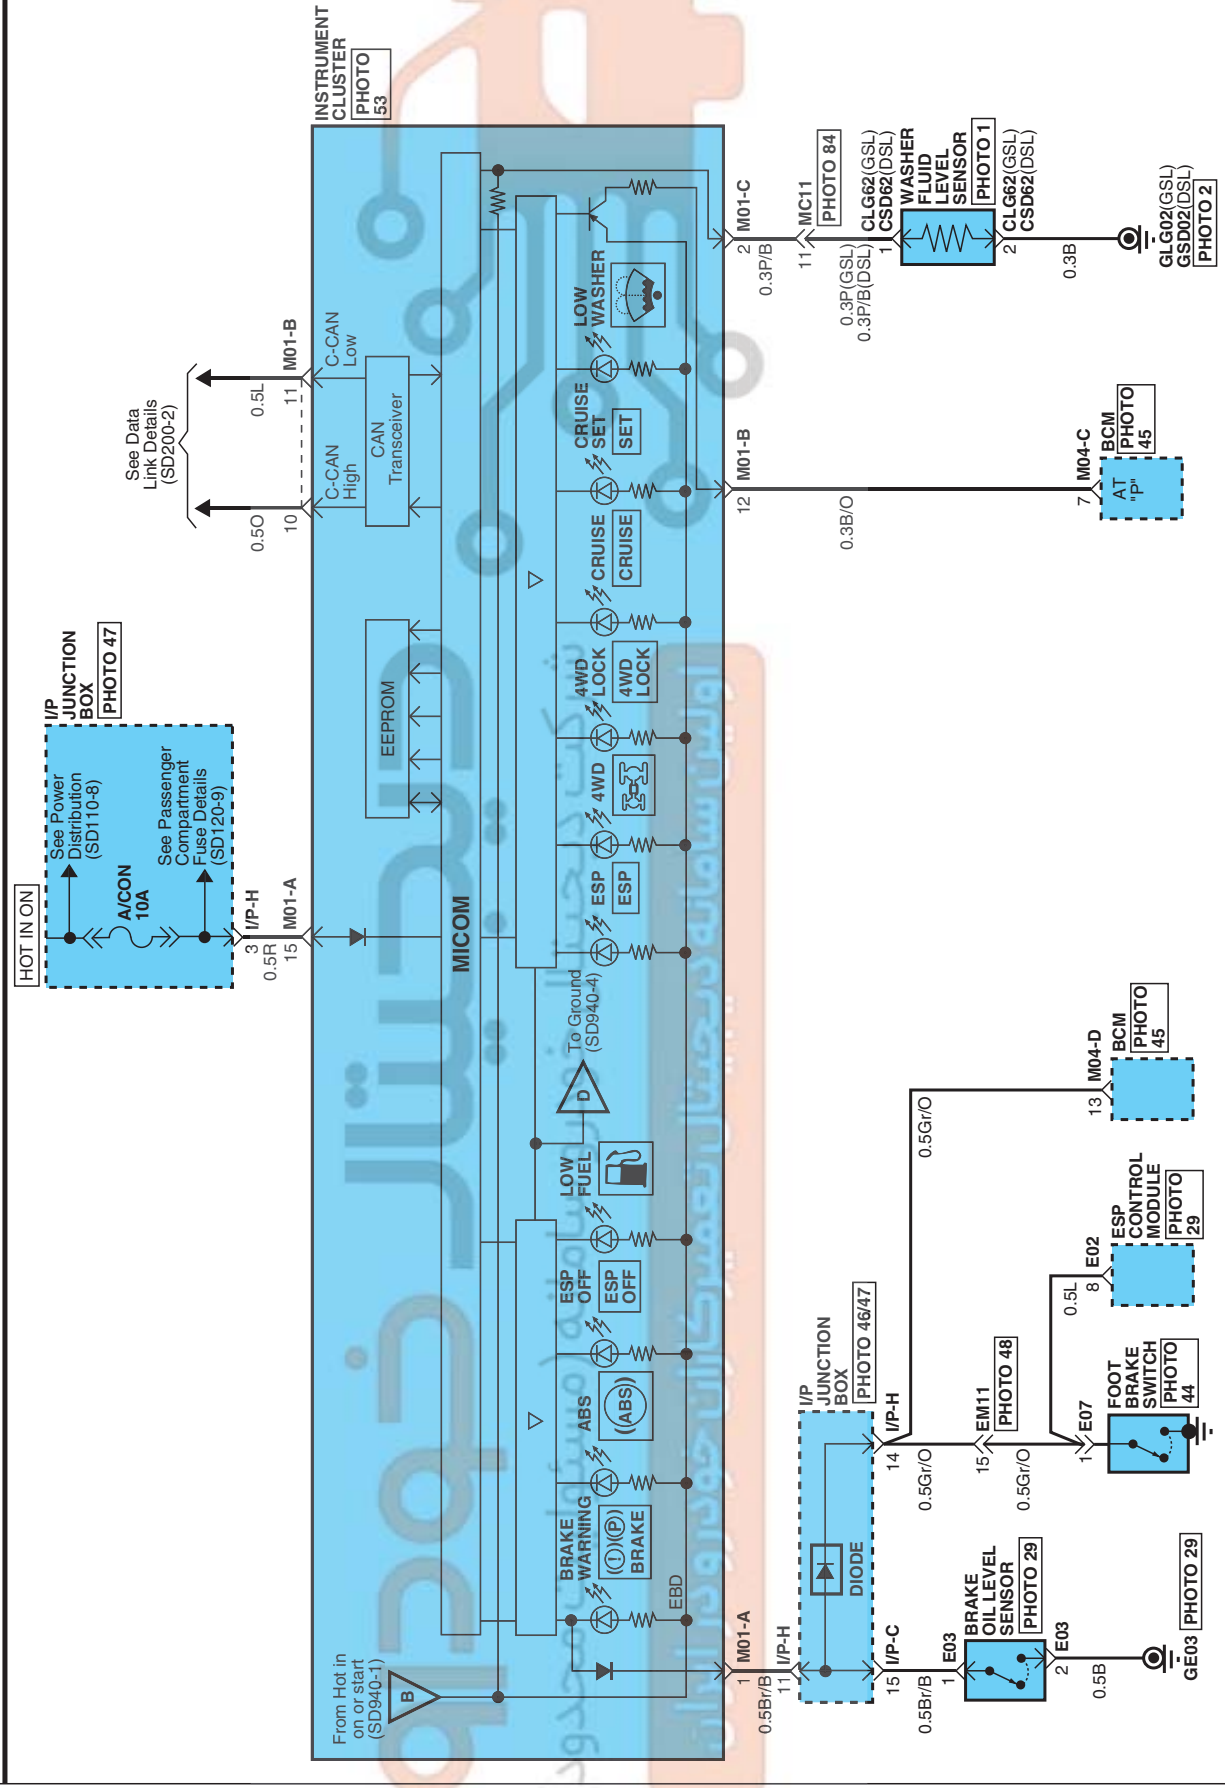

INDICATORS & GAUGES

Indicators & Gauges (2)

SD940-2

EENS0940BL

INDICATORS & GAUGES

Indicators & Gauges (3)

SD940-3

See Courtesy & Tail Gate Room Lamps (SD929-1)(SD929-2)

GSD01 (PHOTO 24)

INDICATORS & GAUGES

Indicators & Gauges (6)

SD940-6

M49

KET_91A_06F_W

M67

AMP_040M1_16F_B