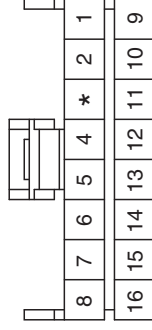

INDICATORS & GAUGES

Indicators & Gauges (2)

SD940-2

EENS0940BL

INDICATORS & GAUGES

Indicators & Gauges (3)

SD940-3

See Courtesy & Tail Gate Room Lamps (SD929-1)(SD929-2)

GSD01 (PHOTO 24)

INDICATORS & GAUGES

Indicators & Gauges (6)

SD940-6

M49

KET_91A_06F_W

M67

AMP_040M1_16F_B