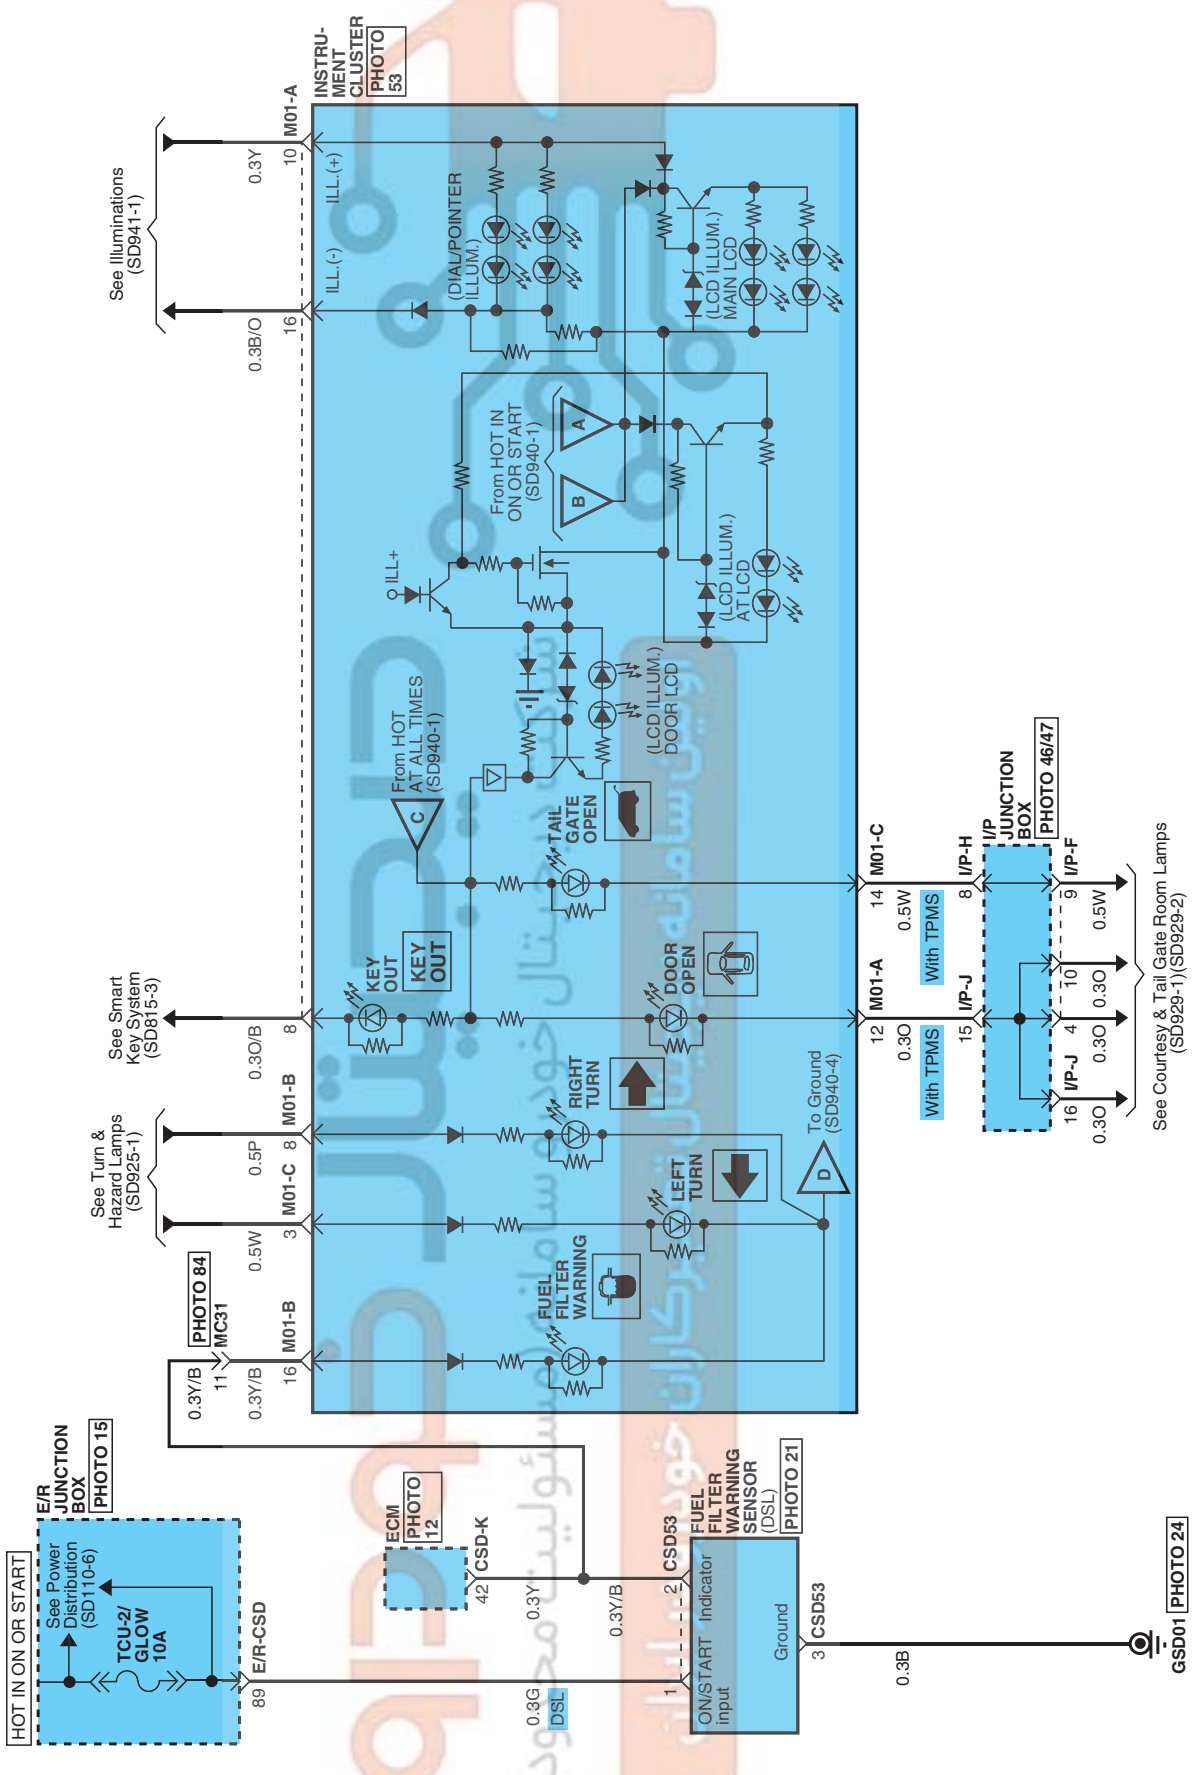

INDICATORS & GAUGES

Indicators & Gauges (2)

SD940-2

EENS0940BL

INDICATORS & GAUGES

Indicators & Gauges (3)

SD940-3

See Courtesy & Tail Gate Room Lamps (SD929-1)(SD929-2)

GSD01 (PHOTO 24)

INDICATORS & GAUGES

Indicators & Gauges (6)

SD940-6

M49

KET_91A_06F_W

M67

AMP_040M1_16F_B