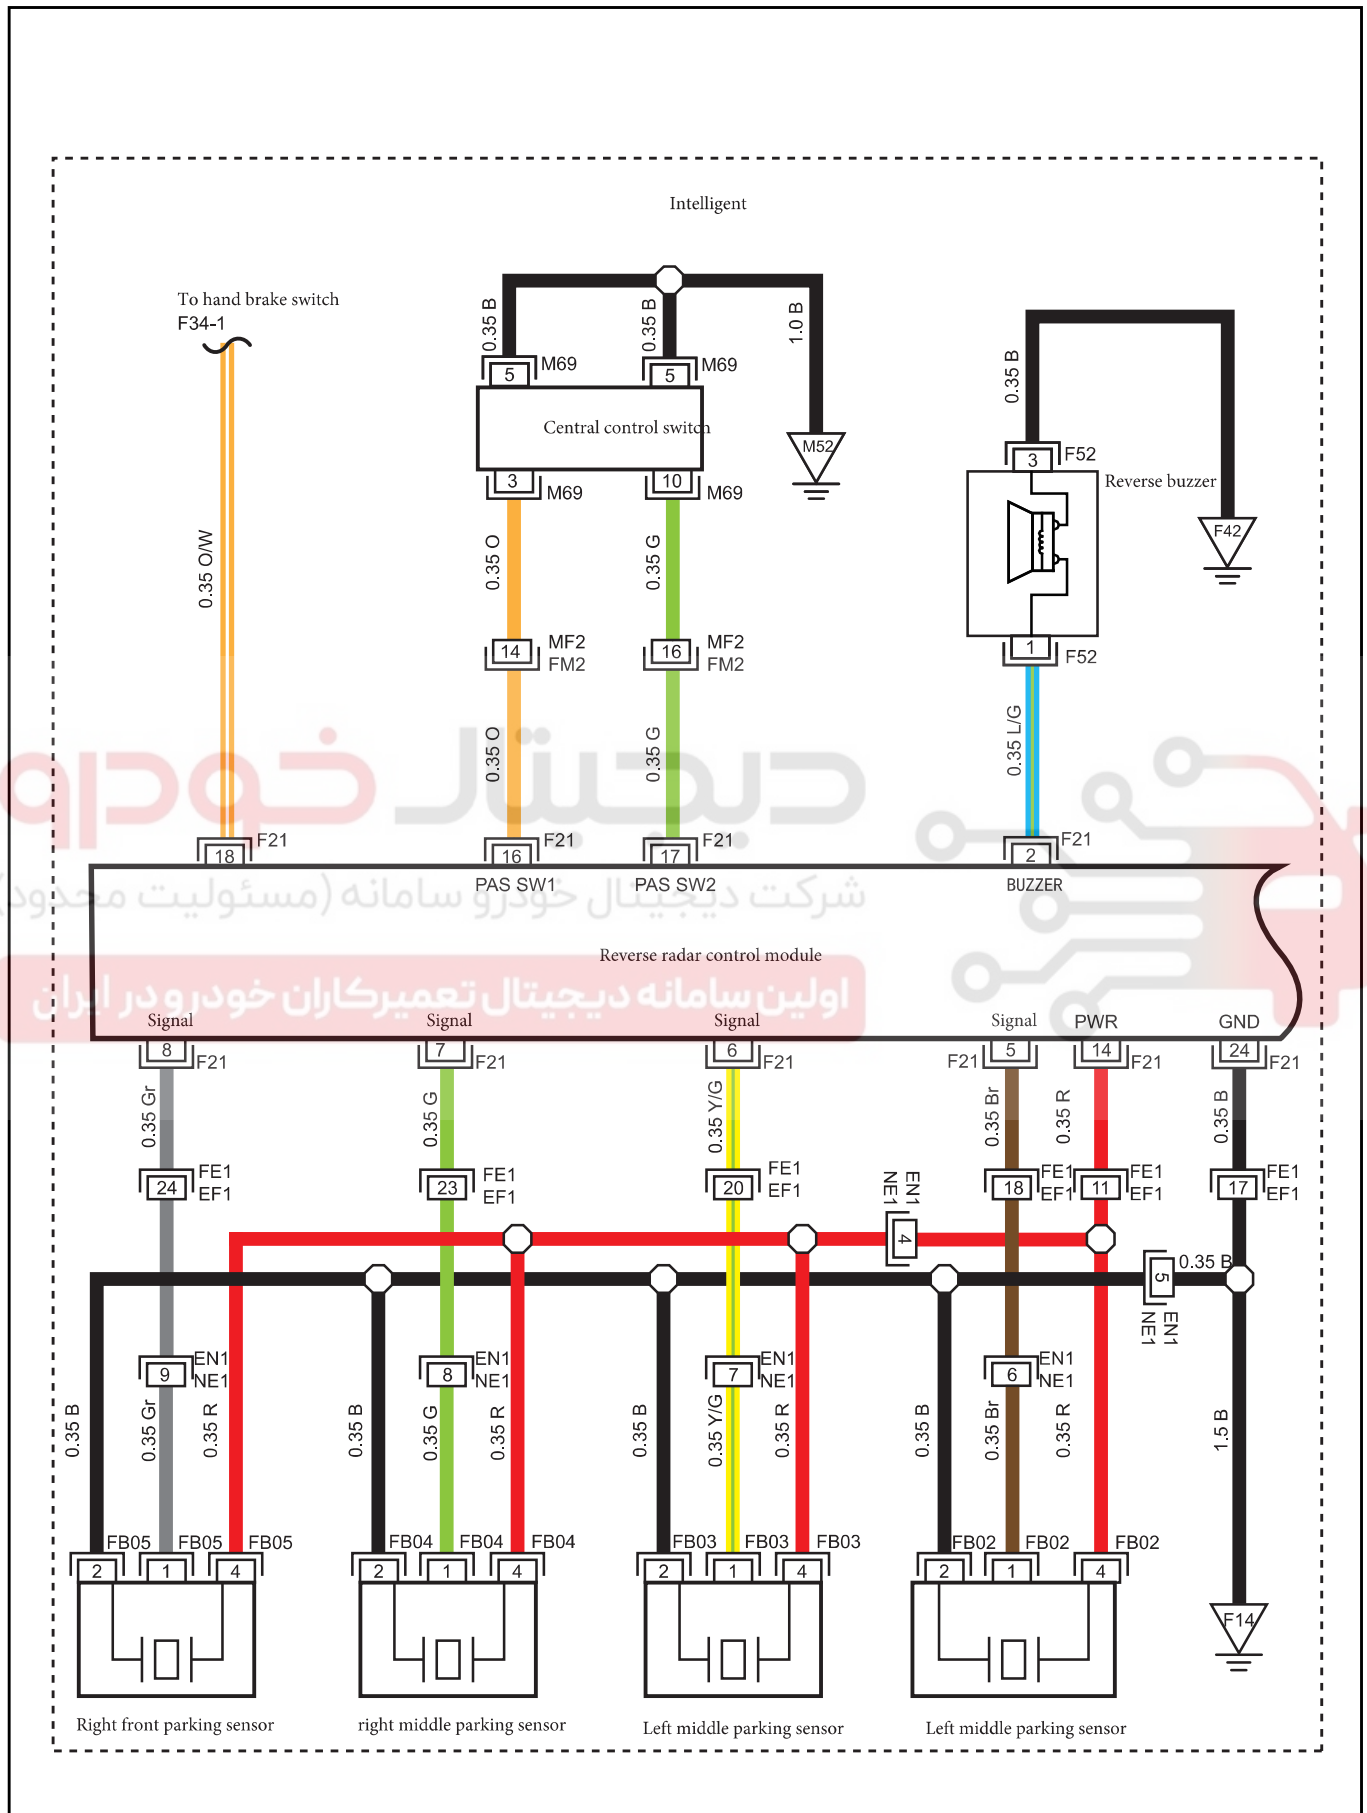

Parking assist module 1

Harness connector	Name	Page
F21	Reverse radar control module harness connector	45
FM1	Body harness to main harness harness connector 1	43
MF1	Main harness to body harness harness connector 1	26
FR1	Body harness to reverse radar harness connector 1	45
RF1	Reverse radar to body harness harness connector 1	39
RB06	Left middle reverse radar sensor harness connector	39
RB05	Left middle reverse radar sensor harness connector	39
RB04	Right middle reverse radar sensor harness connector	39
RB03	Right rear reverse radar sensor harness connector	39
RB02	Right reverse light harness connector	39
RB01	Left reverse light harness connector	39
F45	Ground	64
F14	Ground	64

دیجیتال خودرو

شرکت دیجیتال خودرو سامانه (مسئولیت محدود)

اولین سامانه دیجیتال تعمیرکاران خودرو در ایران

Parking assist module 2

Harness connector	Name	Page
F21	Reverse radar control module harness connector	45
F52	Reverse buzzer harness connector	46
FE1	Body harness to engine harness connector 1	45
EF1	Engine harness to body harness connector 1	17
EN1	Engine harness to front bumper harness connector	16
NE1	Front bumper to engine harness connector	42
FB02	Left front reverse radar sensor harness connector	42
FB03	Left middle reverse radar sensor harness connector	42
FB04	Right middle reverse radar sensor harness connector	42
FB05	Right front reverse radar sensor harness connector	42
F14	Ground	64
F42	Ground	64