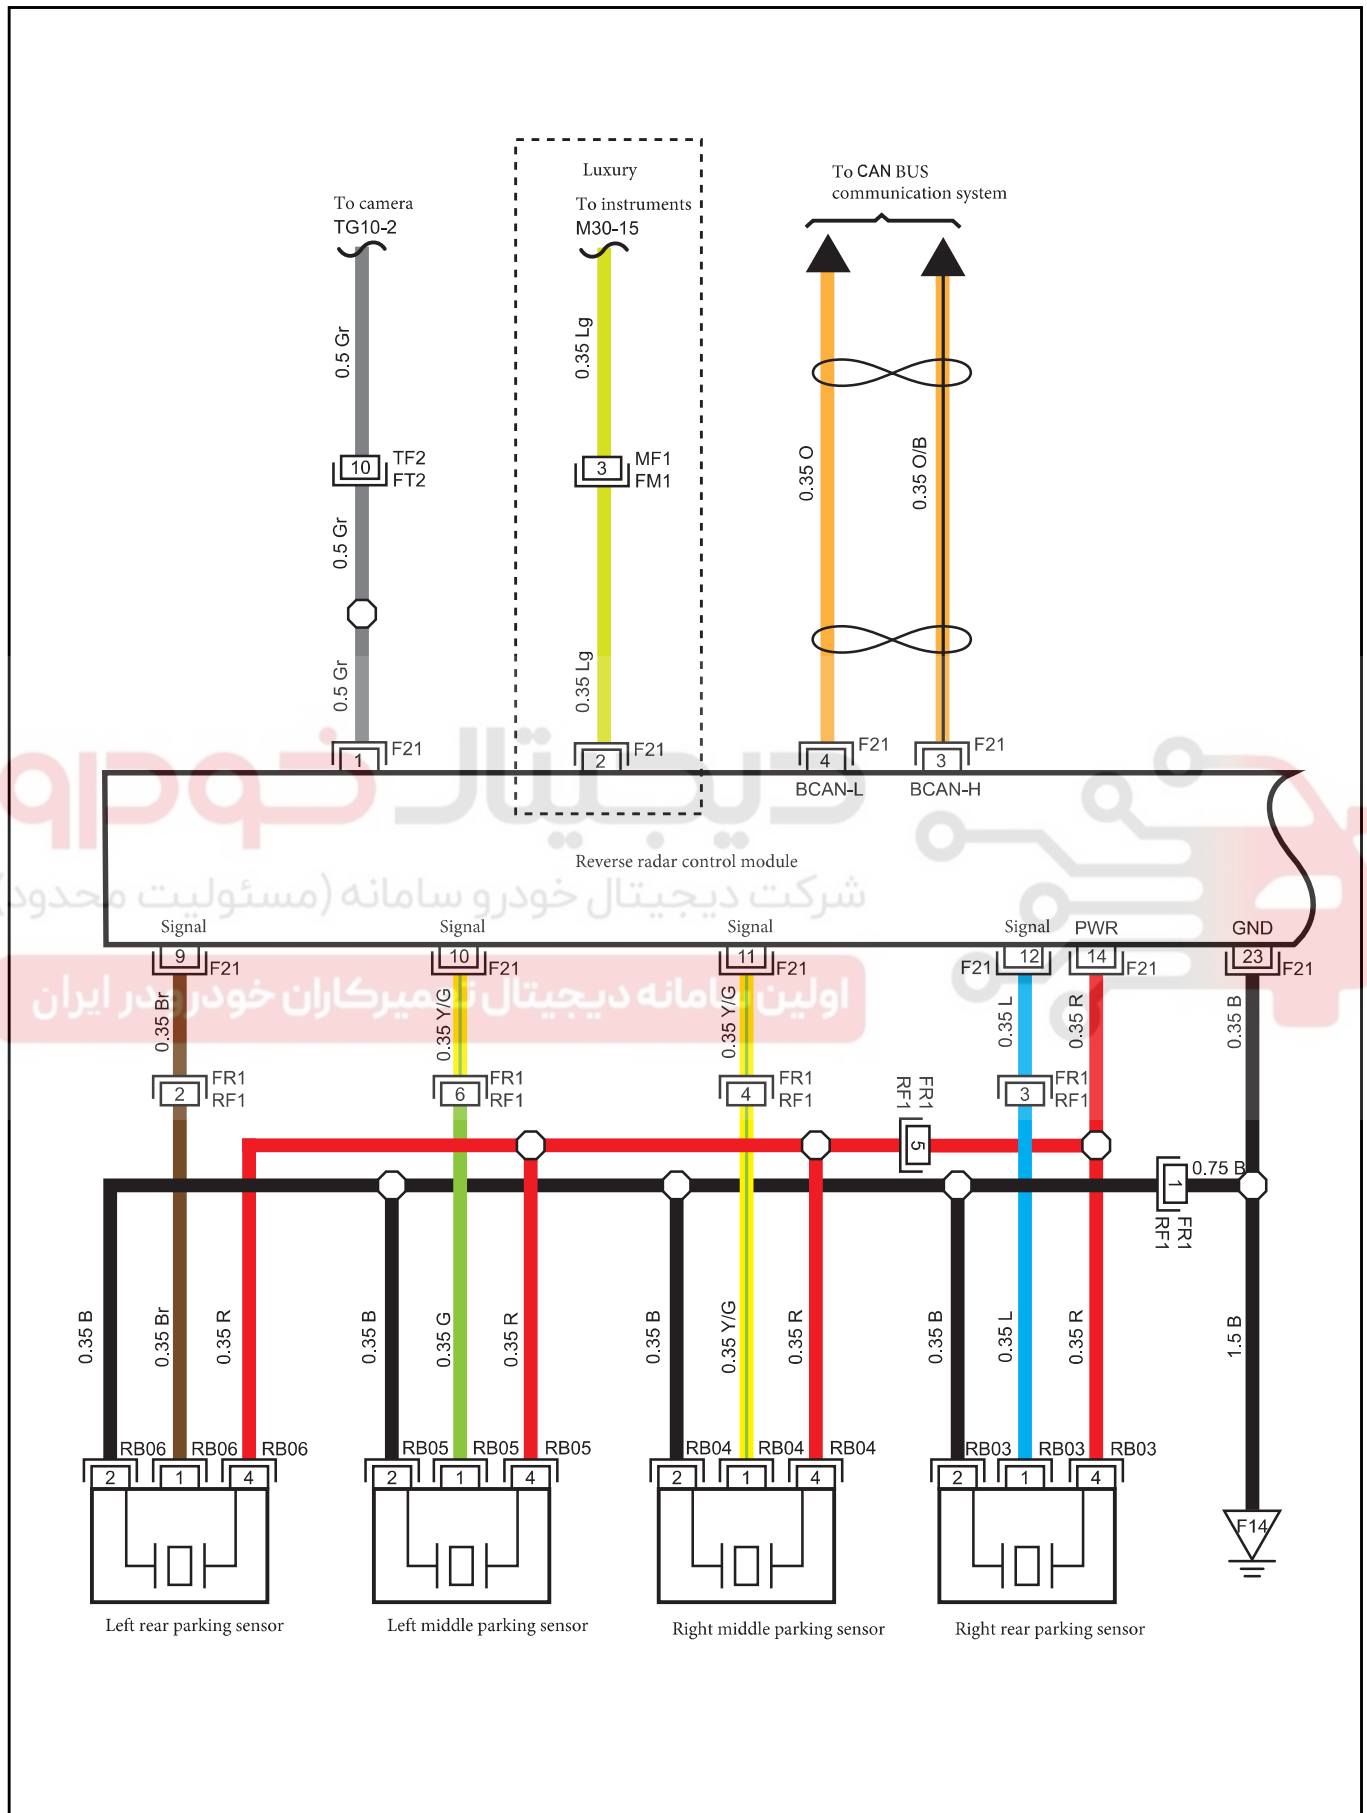

Parking assist module 1

Harness connector	Name	Page
F21	Reverse radar control module harness connector	45
FM1	Body harness to main harness harness connector 1	43
MF1	Main harness to body harness harness connector 1	26
FR1	Body harness to reverse radar harness connector 1	45
RF1	Reverse radar to body harness harness connector 1	39
RB06	Left middle reverse radar sensor harness connector	39
RB05	Left middle reverse radar sensor harness connector	39
RB04	Right middle reverse radar sensor harness connector	39
RB03	Right rear reverse radar sensor harness connector	39
RB02	Right reverse light harness connector	39
RB01	Left reverse light harness connector	39
F45	Ground	64
F14	Ground	64

دیجیتال خودرو

شرکت دیجیتال خودرو سامانه (مسئولیت محدود)

اولین سامانه دیجیتال تعمیرکاران خودرو در ایران

Parking assist module 2

Harness connector	Name	Page
F21	Reverse radar control module harness connector	45
F52	Reverse buzzer harness connector	46
FE1	Body harness to engine harness connector 1	45
EF1	Engine harness to body harness connector 1	17
EN1	Engine harness to front bumper harness connector	16
NE1	Front bumper to engine harness connector	42
FB02	Left front reverse radar sensor harness connector	42
FB03	Left middle reverse radar sensor harness connector	42
FB04	Right middle reverse radar sensor harness connector	42
FB05	Right front reverse radar sensor harness connector	42
F14	Ground	64
F42	Ground	64