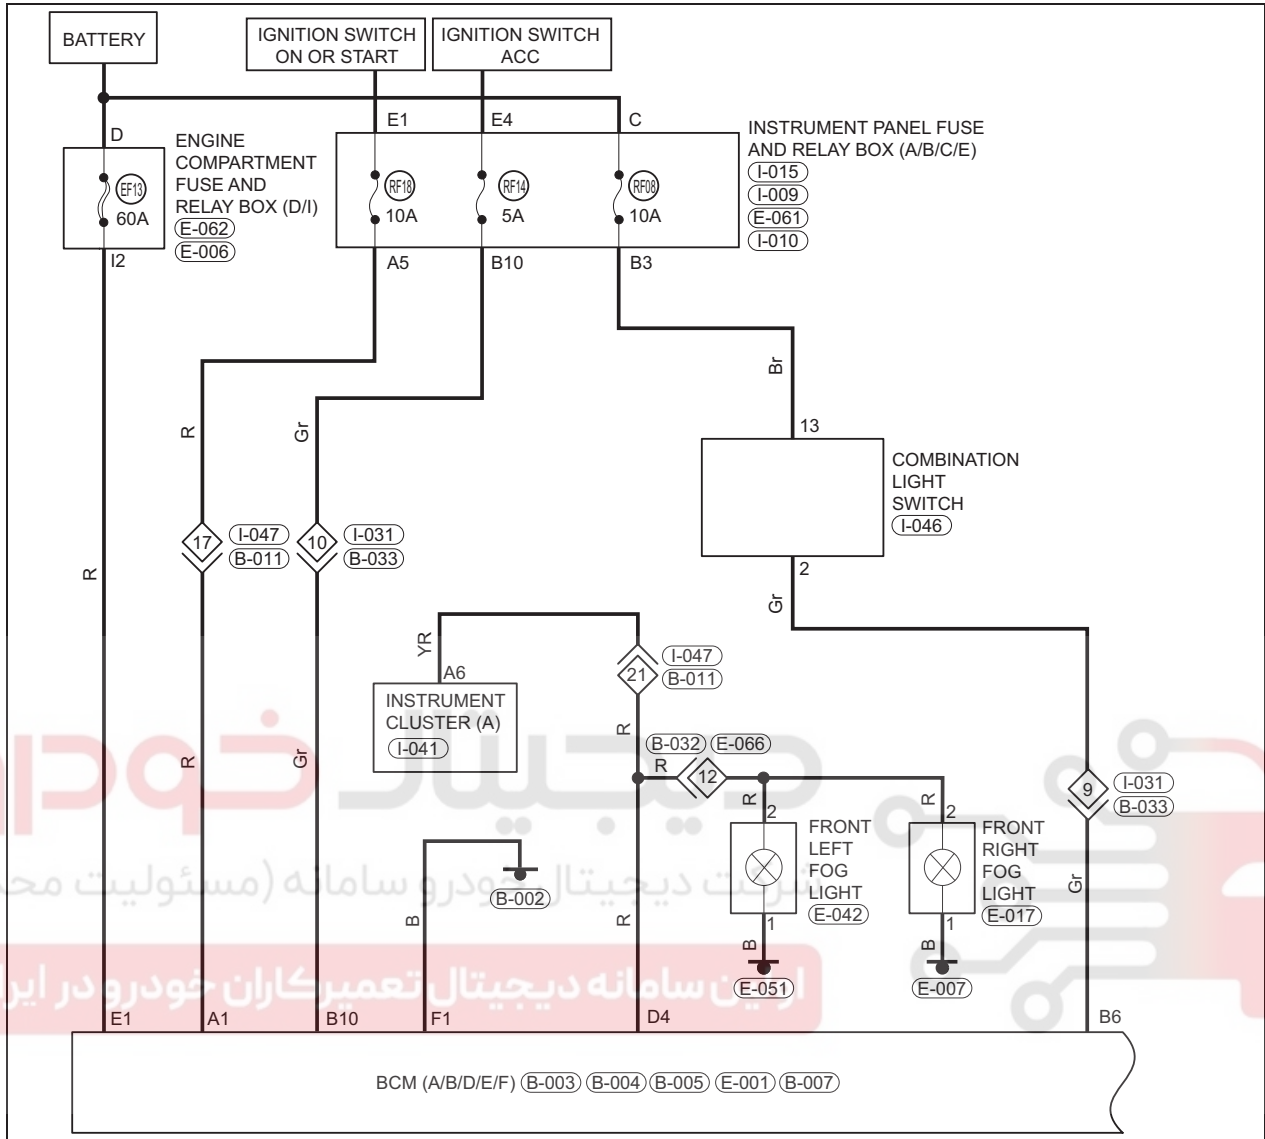

Fog Light (Page 1 of 2)

47

ET11350050

Fog Light (Page 2 of 2)