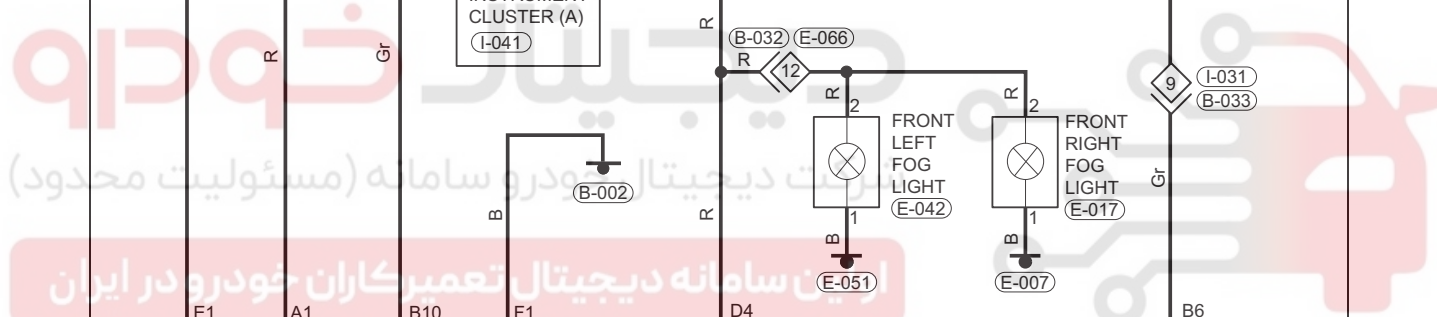

Fog Light (Page 1 of 2)

47

ET11350050

Fog Light (Page 2 of 2)