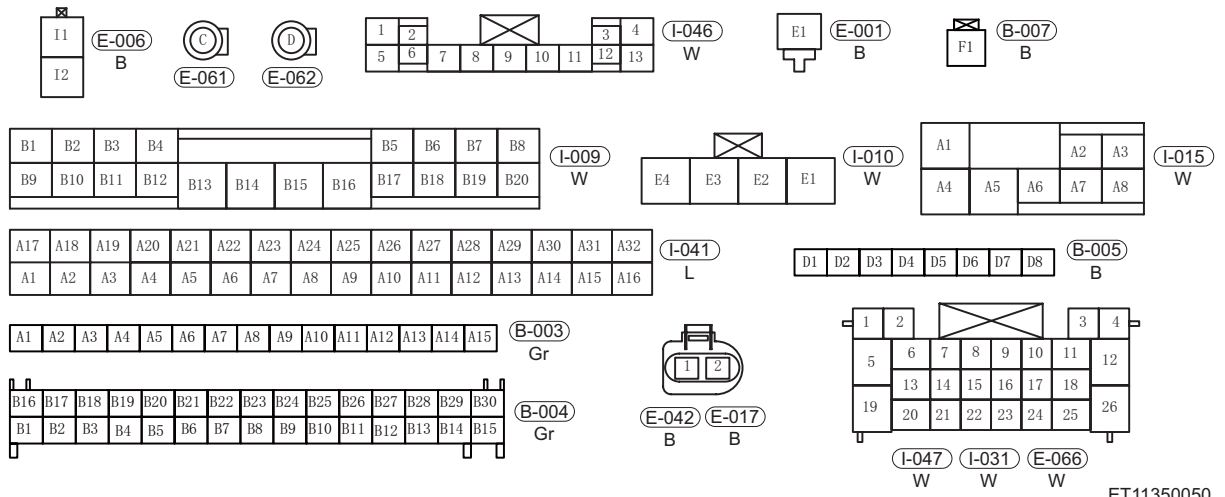

Fog Light (Page 1 of 2)

47

ET11350050

Fog Light (Page 2 of 2)