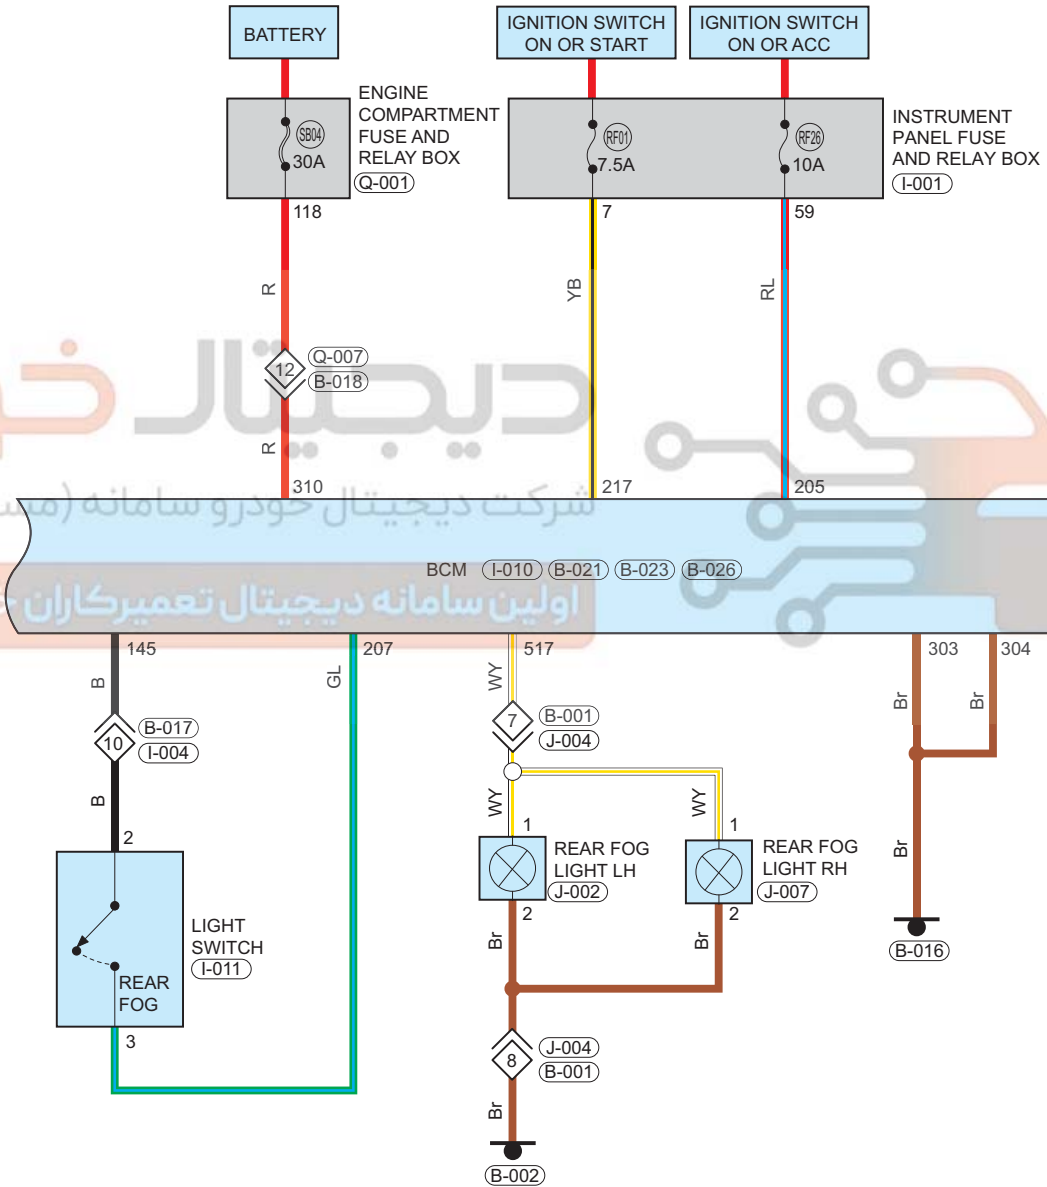

Rear Fog Light

Circuit Diagram (Page 1 of 1)

09

LI