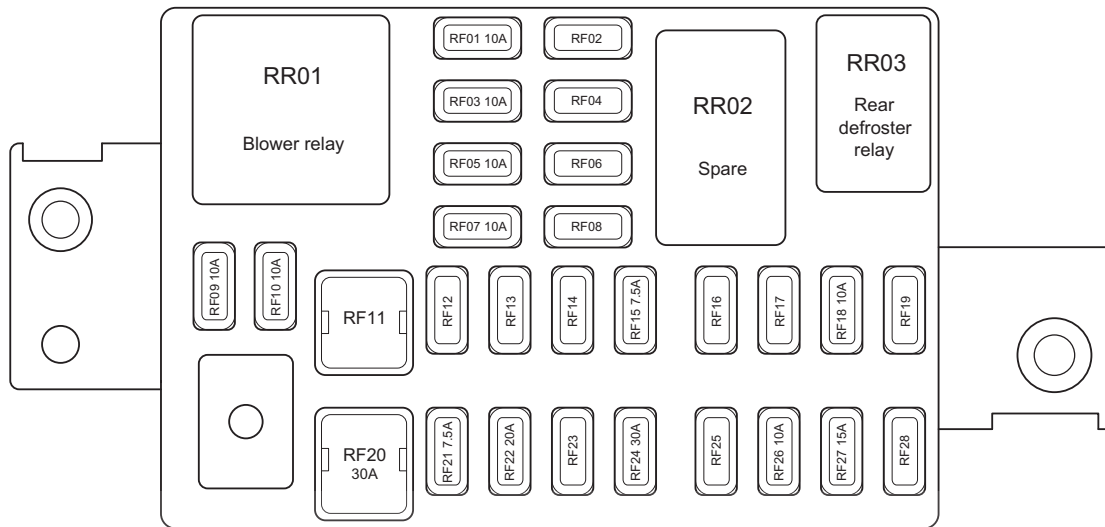

Instrument Panel Fuse and Relay Box

ET15060121

68

No.	Description	No.	Description	No.	Description
RF01	BCM 2-17#	RF11	-	RF21	-
RF02	-	RF12	-	RF22	-
RF03	Steering Wheel Rotation Angle Sensor 3#, EPS 1#	RF13	-	RF23	-
RF03	Main Blind Spot Monitor Radar 5#, Auxiliary Blind Spot Monitor Radar 5#	RF14	-	RF24	Power Supply of Rear DEF Relay Output Terminal
RF05	Airbag Module 5#	RF15	Around View Monitor 20#	RF25	-
RF06	-	RF16	-	RF26	Mirror Adjustment Switch 7#, BCM 2-5#, Sunroof 2#
RF07	A/C Wire Harness Interface 13#, Audio Head Unit C2#, Automatic A/C Panel 6#, Headlight Adjustment Switch 6#, DCT Shift Mechanism 6#	RF17	-	RF27	Cigarette Lighter 1#

No.	Description	No.	Description	No.	Description
RF08	-	RF18	A/C Panel 14#, Left/Right Outside Rear View Mirror 5#, A/C Wire Harness Interface 14#	RF28	-
RF09	A/C Wire Harness Interface 11#, Audio Head Unit C2#, Audio Head Unit B15#, Automatic A/C Panel 4#	RF19	-		
RF10	Instrument Cluster 11#, Rain Sensor 1#	RF20	Power Supply of Blower Relay Output Terminal		