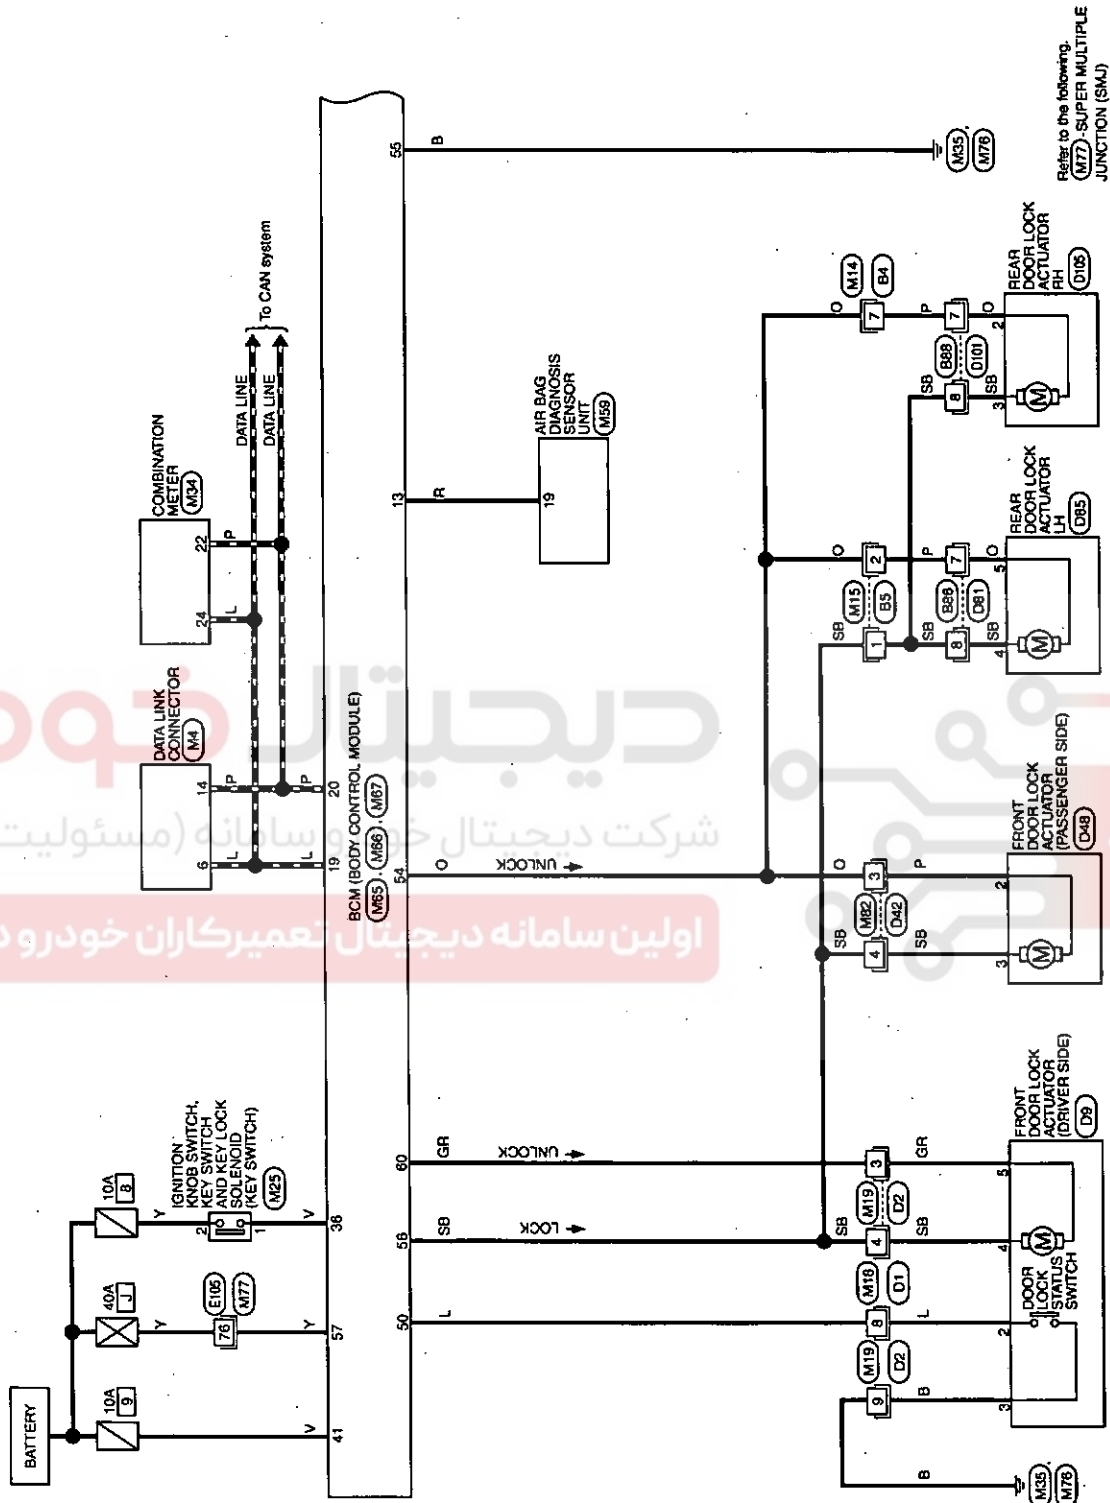

POWER DOOR LOCK SYSTEM

< COMPONENT DIAGNOSIS >

[WITH INTELLIGENT KEY SYSTEM]

THE MIDDLE EAST) -

INFOID:000000004698347

POWER DOOR LOCK SYSTEM / LHD MODELS FOR GOM (WITH INTELLIGENT KEY)

Refer to the following:
(M77) - SUPER MULTIPLE
JUNCTION (SMJ)

JMKWA0047GE