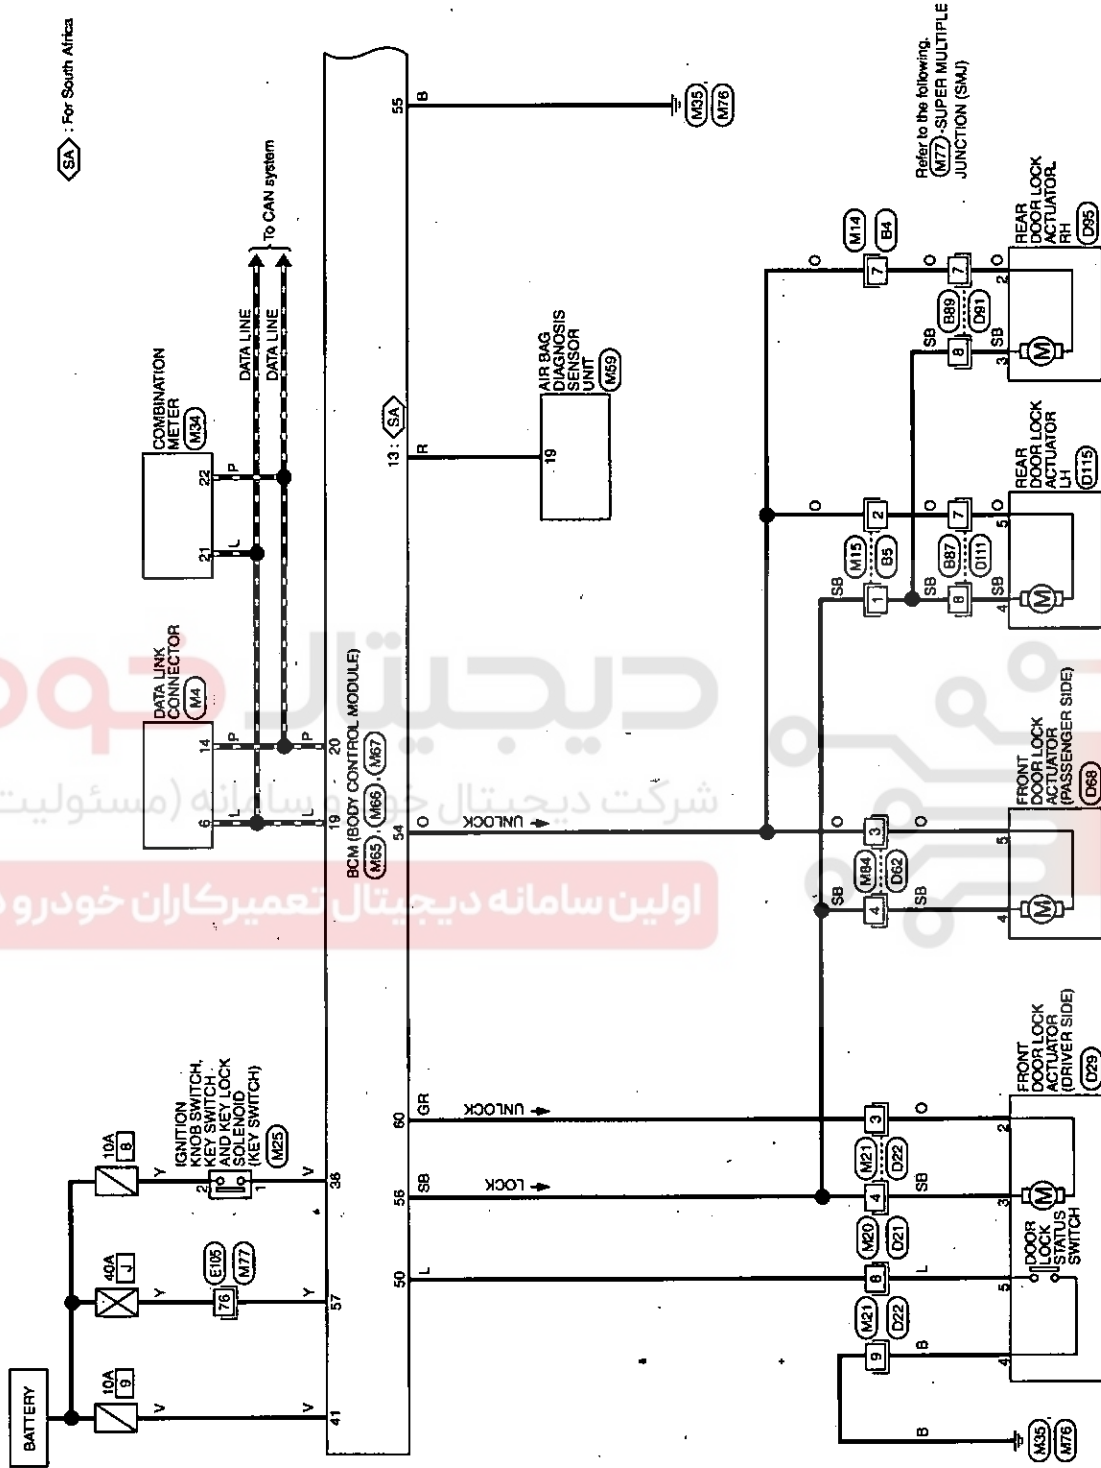

[WITH INTELLIGENT KEY SYSTEM]

Wiring Diagram - POWER DOOR LOCK SYSTEM/FOR RHD MODELS -

INFOID:000000004898348

POWER DOOR LOCK SYSTEM / RHD MODELS (WITH INTELLIGENT KEY)

JMKWA0050GE

A B C D E F G H I J K L M N O P