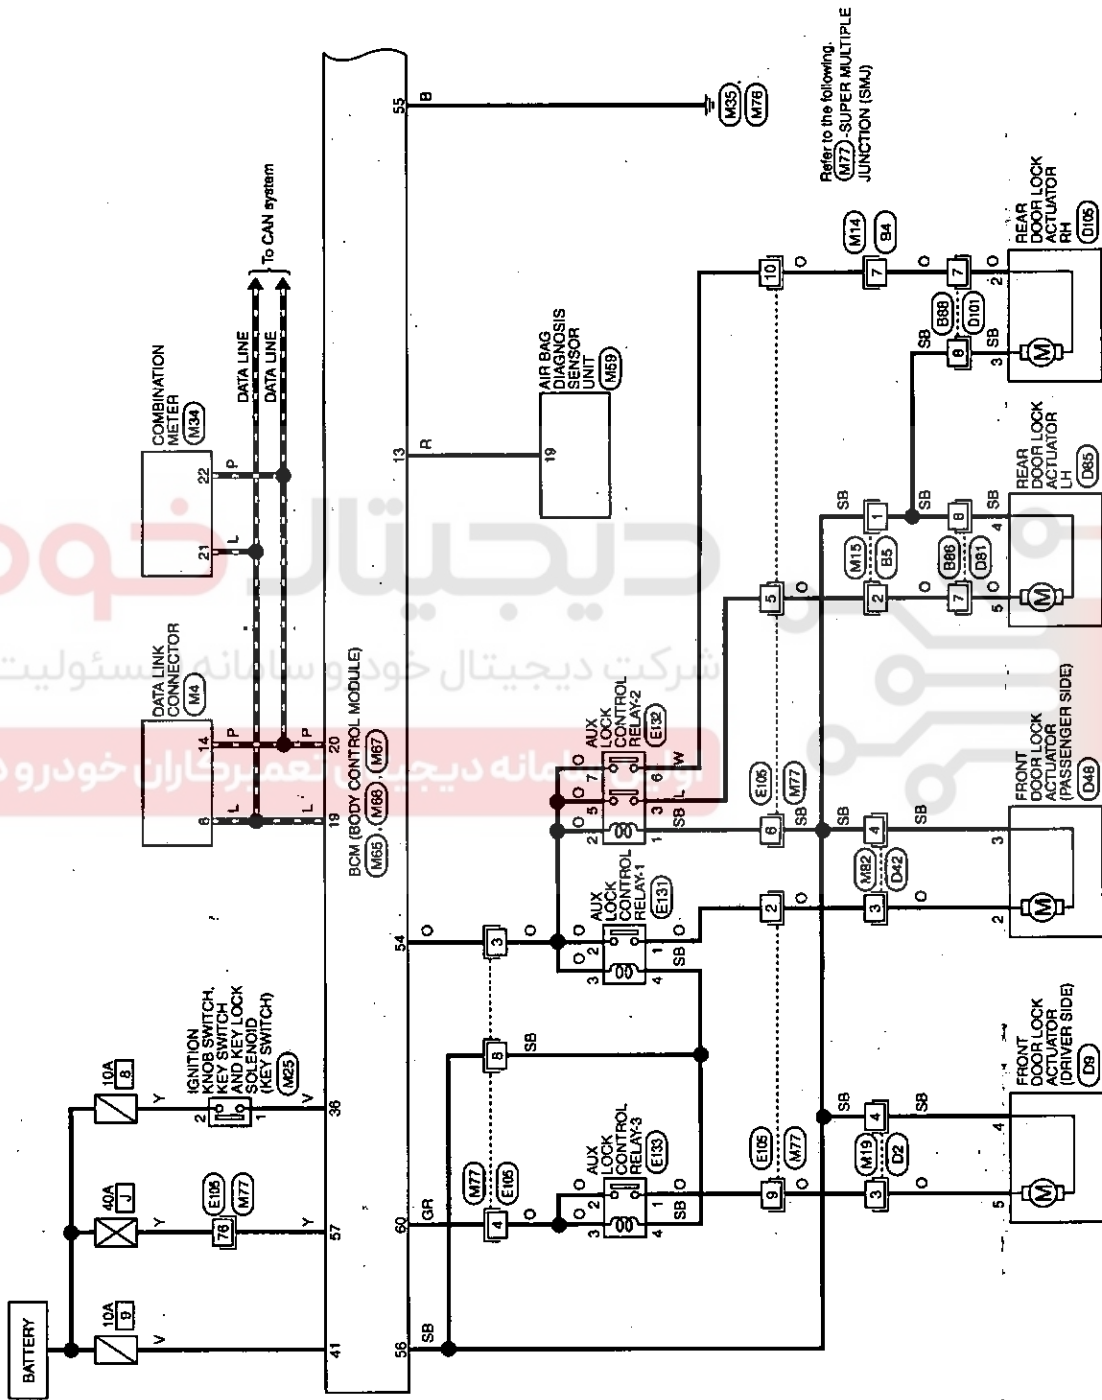

POWER DOOR LOCK SYSTEM

< COMPONENT DIAGNOSIS >

[WITH INTELLIGENT KEY SYSTEM]

POWER DOOR LOCK SYSTEM

Wiring Diagram - POWER DOOR LOCK SYSTEM/FOR LHD MODELS (FOR THE MIDDLE EAST) -

INFOID:0000000004888346

POWER DOOR LOCK SYSTEM / LHD MODELS FOR THE MIDDLE EAST (WITH INTELLIGENT KEY)

Refer to the following:
(M77) SUPER MULTIPLE JUNCTION (SMJ)

A
B
C
D
E
F
G
H
I
J
K
L
M
N
O
P

DLK

JMKWA0044GE

POWER DOOR LOCK SYSTEM

< COMPONENT DIAGNOSIS >

[WITH INTELLIGENT KEY SYSTEM]

JMKWA0045GE

POWER DOOR LOCK SYSTEM

< COMPONENT DIAGNOSIS >

[WITH INTELLIGENT KEY SYSTEM]

A
B
C
D
E
F
G
H
I
J
DLK
L
M
N
O
P

Wiring Diagram - POWER DOOR LOCK SYSTEM/FOR LHD MODELS (EXCEPT FOR

JMKWAD046GE

POWER DOOR LOCK SYSTEM

< COMPONENT DIAGNOSIS >

[WITH INTELLIGENT KEY SYSTEM]

THE MIDDLE EAST) -

INFOID:000000004698347

POWER DOOR LOCK SYSTEM / LHD MODELS FOR GOM (WITH INTELLIGENT KEY)

Refer to the following:
(M77) - SUPER MULTIPLE
JUNCTION (SMJ)