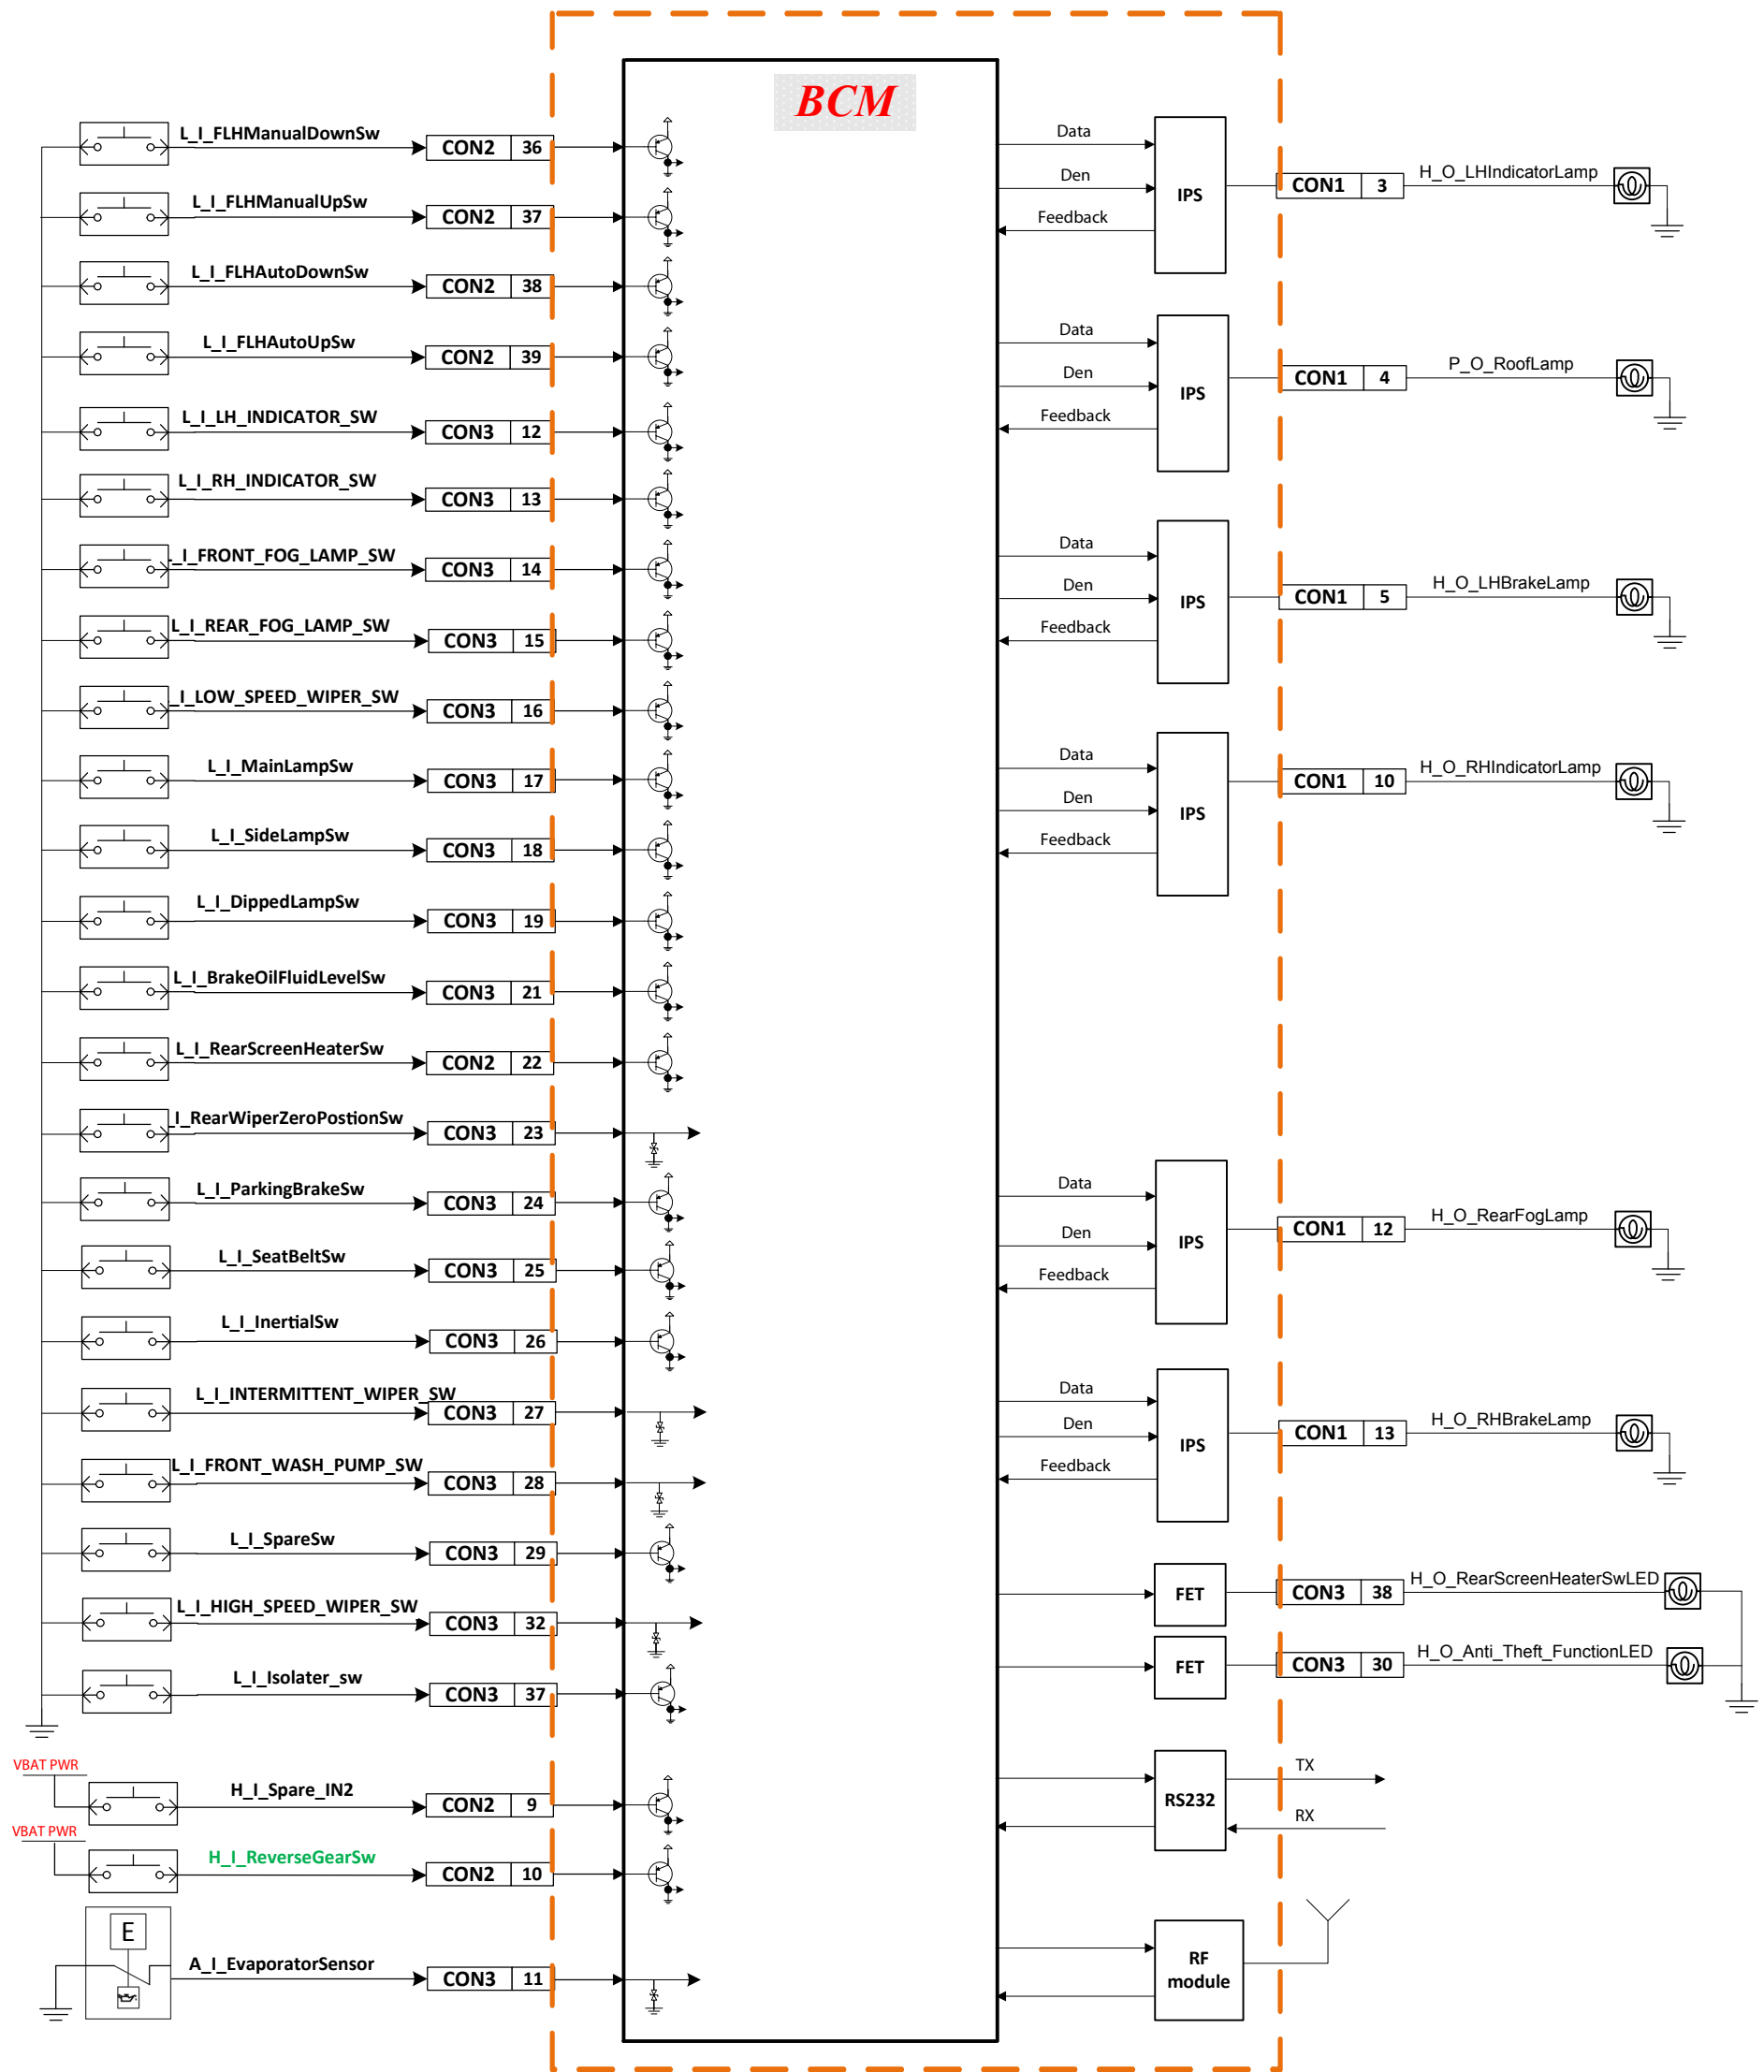

BCM - P6L & Runna SP MUX

BCM - P6L & Runna SP MUX

BCM - P6L & Runna SP MUX

Runna Board