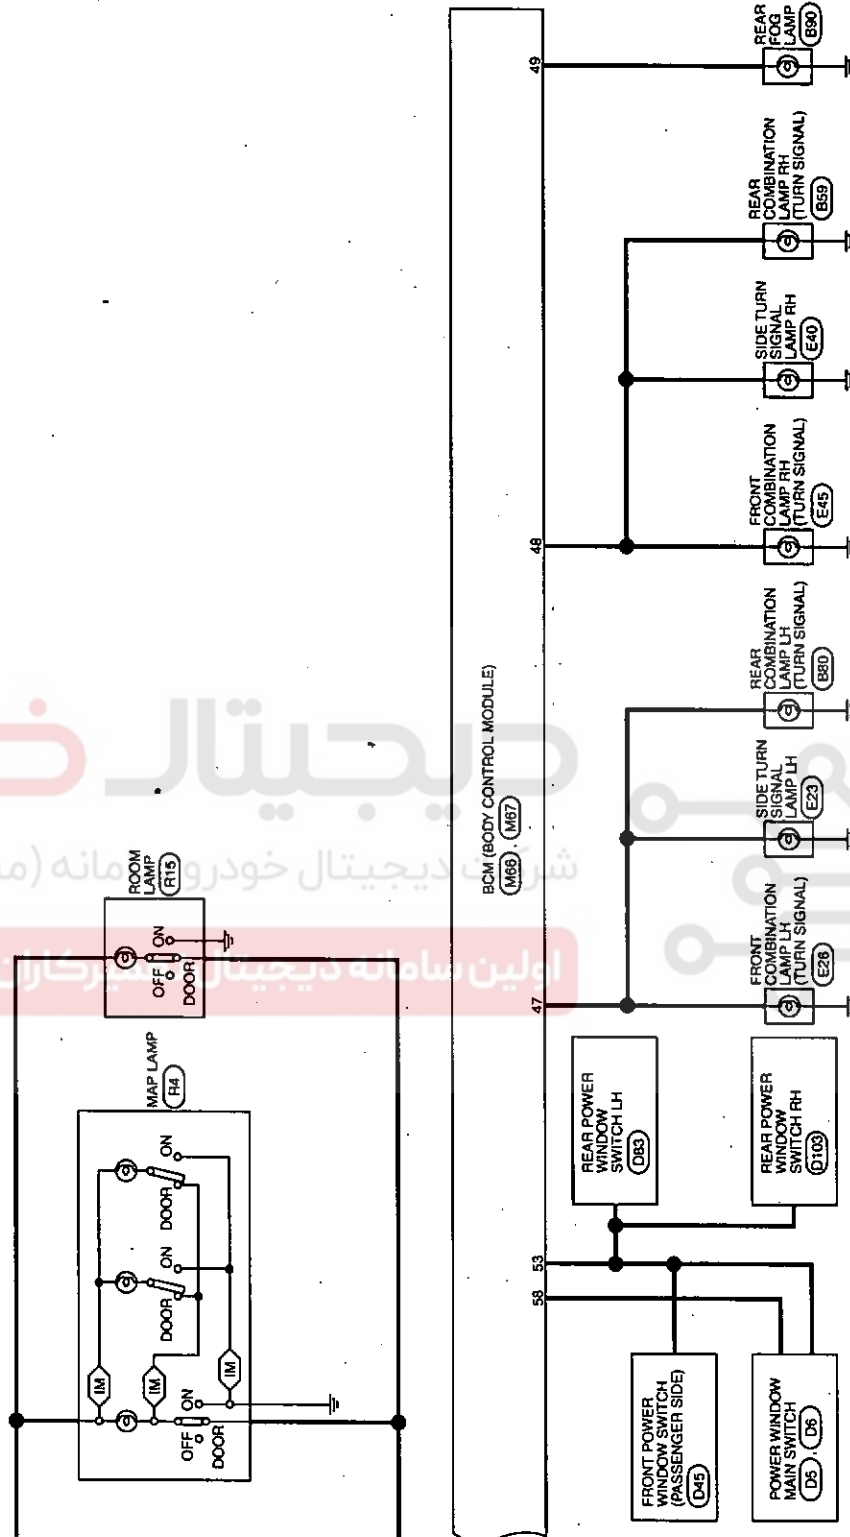

IM: With integrated map lamp

JMMWA0083G1