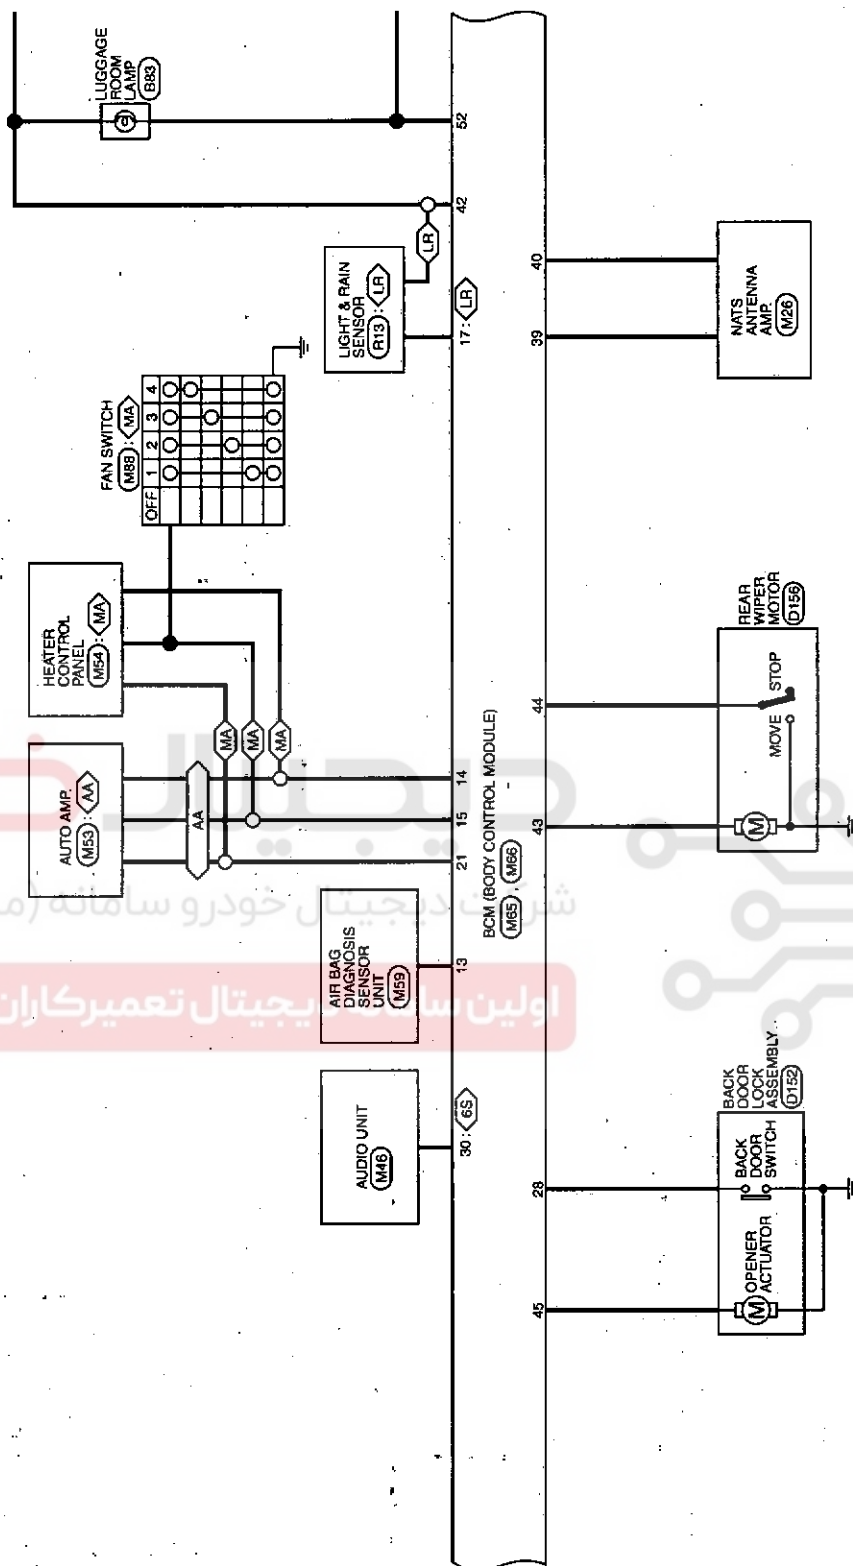

< ECU DIAGNOSIS >

- 6S : With 6-speakers
- AA : With auto A/C
- MA : With manual A/C
- LR : With light & rain sensor