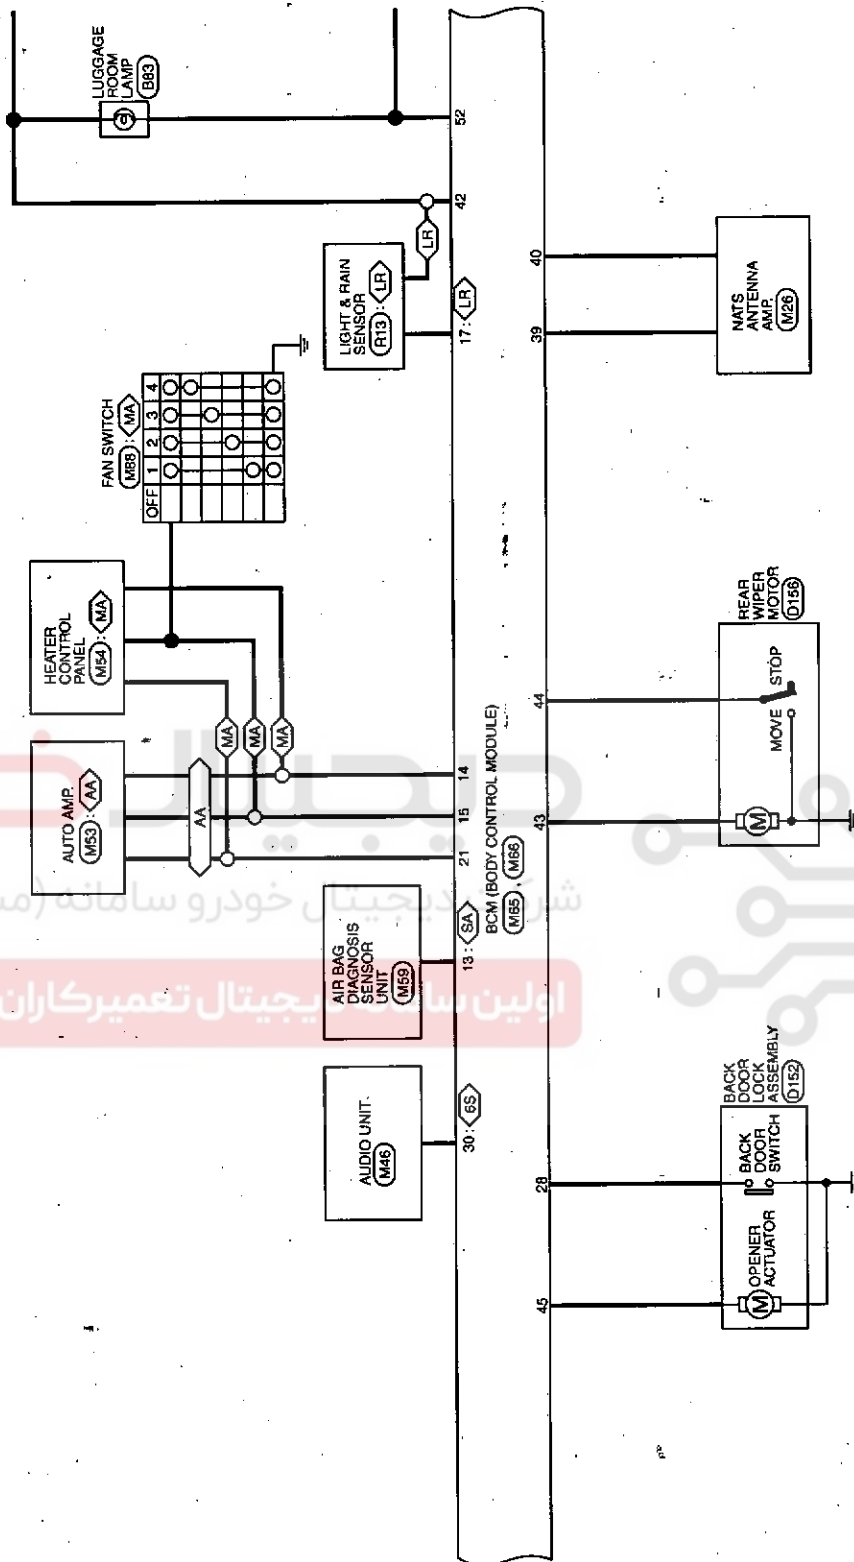

< ECU DIAGNOSIS >

- 6S : With 6-speakers
- AA : With auto A/C
- MA : With manual A/C
- LR : With light & rain sensor
- SA : For South Africa