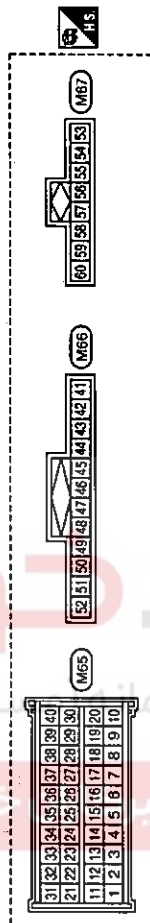

< ECU DIAGNOSIS >

Wiring Diagram - BCM -

INFOID:000000005016202

LHD MODELS FOR THE MIDDLE EAST

BCM (BODY CONTROL MODULE) / LHD MODELS FOR THE MIDDLE EAST

JMWVA0080G1

A  
B  
C  
D  
E  
F  
G  
H  
I  
J  
K  
DEF  
M  
N  
O  
P

JMMWA0081G1

< ECU DIAGNOSIS >

- 6S : With 6-speakers
- AA : With auto A/C
- MA : With manual A/C
- LR : With light & rain sensor

A  
B  
C  
D  
E  
F  
G  
H  
I  
J  
K  
DEF  
M  
N  
O  
P

JMMWA0082GI

LHD MODELS EXCEPT FOR THE MIDDLE EAST

BCM (BODY CONTROL MODULE) / LHD MODELS EXCEPT FOR THE MIDDLE EAST

- : With CVT
- : With MT
- : With Intelligent Key
- : Without Intelligent Key
- : With gasoline engine
- : With MGR engine

JMMWA0087G1

< ECU DIAGNOSIS >

- IM : With integrated map lamp
- GR : With glass top roof
- OG : Without glass top roof

JMMWA0089G1

A  
B  
C  
D  
E  
F  
G  
H  
I  
J  
K  
DEF  
M  
N  
O  
P

< ECU DIAGNOSIS >