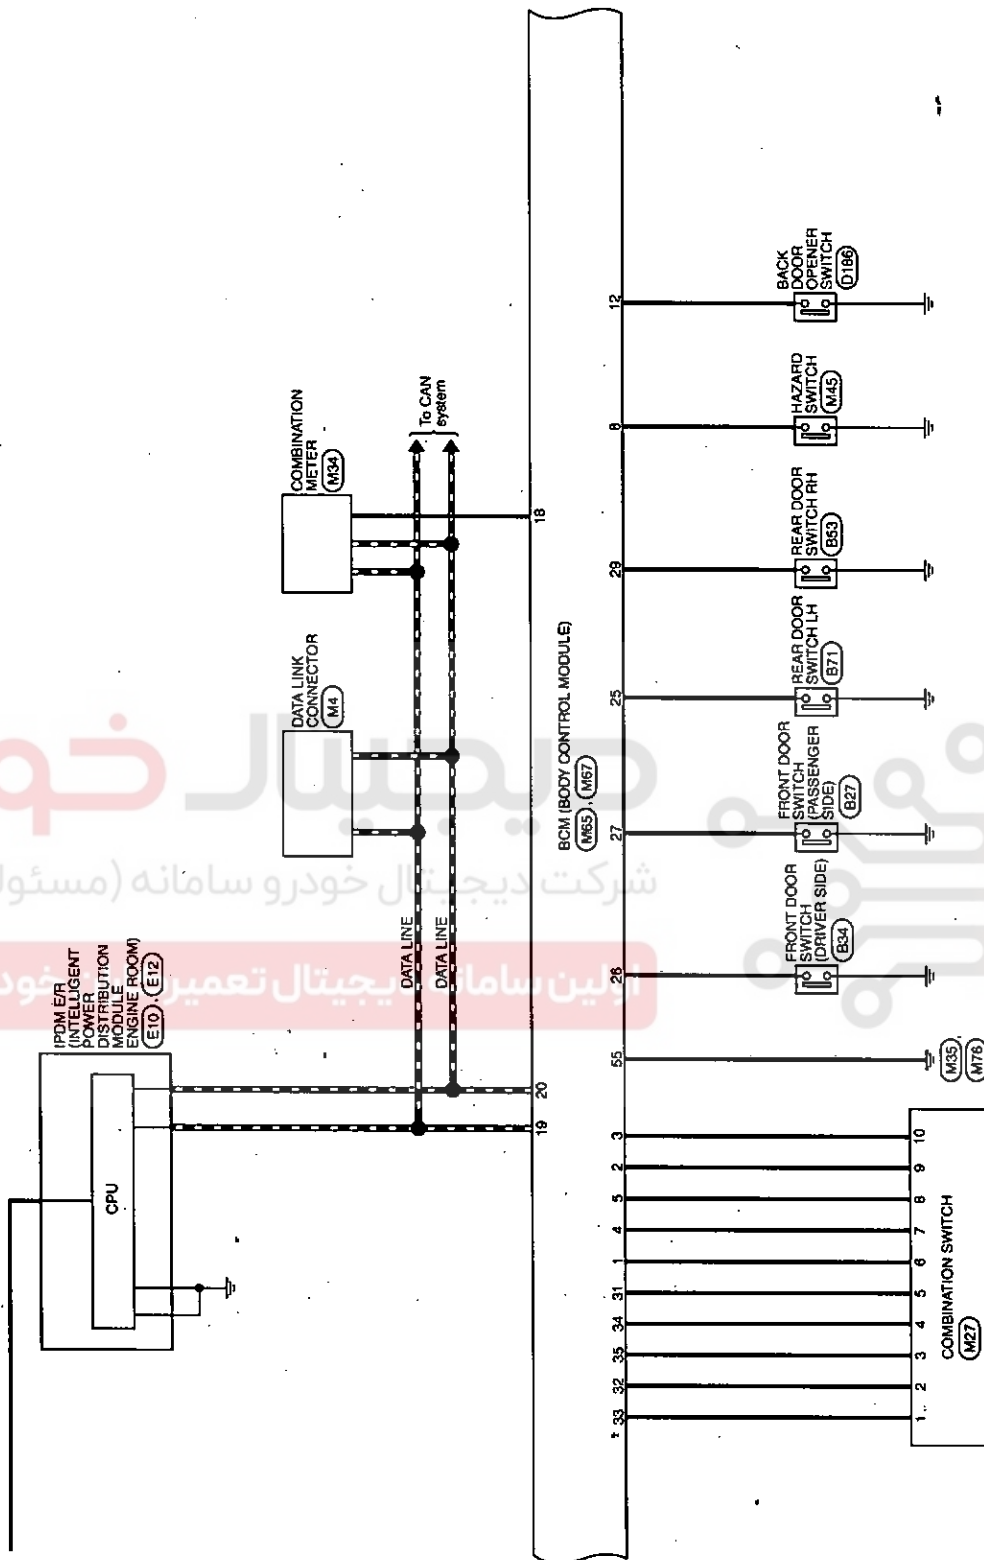

< ECU DIAGNOSIS >

Wiring Diagram - BCM -

INFOID:000000005016202

LHD MODELS FOR THE MIDDLE EAST

BCM (BODY CONTROL MODULE) / LHD MODELS FOR THE MIDDLE EAST

JMWVA0080G1

A  
B  
C  
D  
E  
F  
G  
H  
I  
J  
K  
DEF  
M  
N  
O  
P