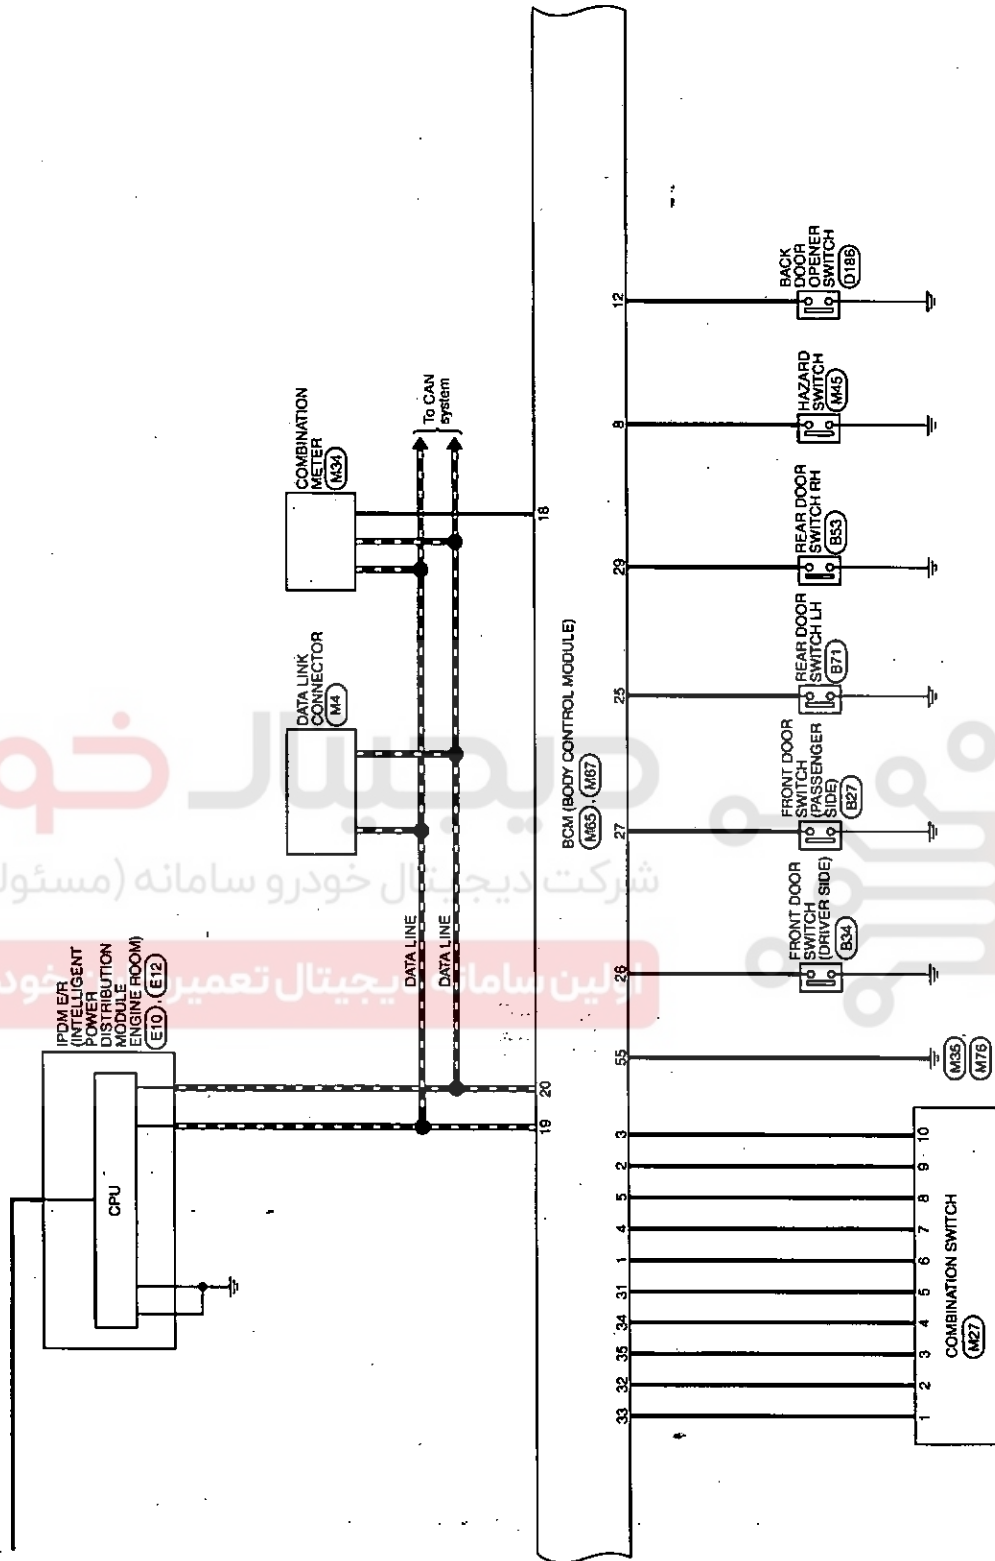

JMMWA0090G1