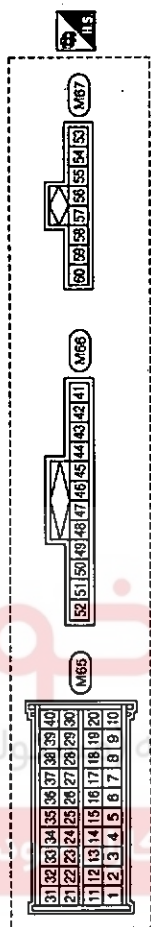

A
B
C
D
E
F
G
H
I
J
K
DEF
M
N
O
P