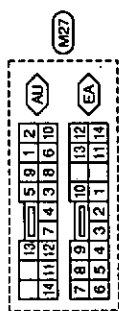

A
B
C
D
E
F
G
H
I
J
K
DEF
M
N
O
P

: For Australia
: Except for

دیجیتال خودرو

شرکت دیجیتال خودرو سامانه (سایت محدود)

اولین سامانه دیجیتال تعمیرگاه خودرو در ایران