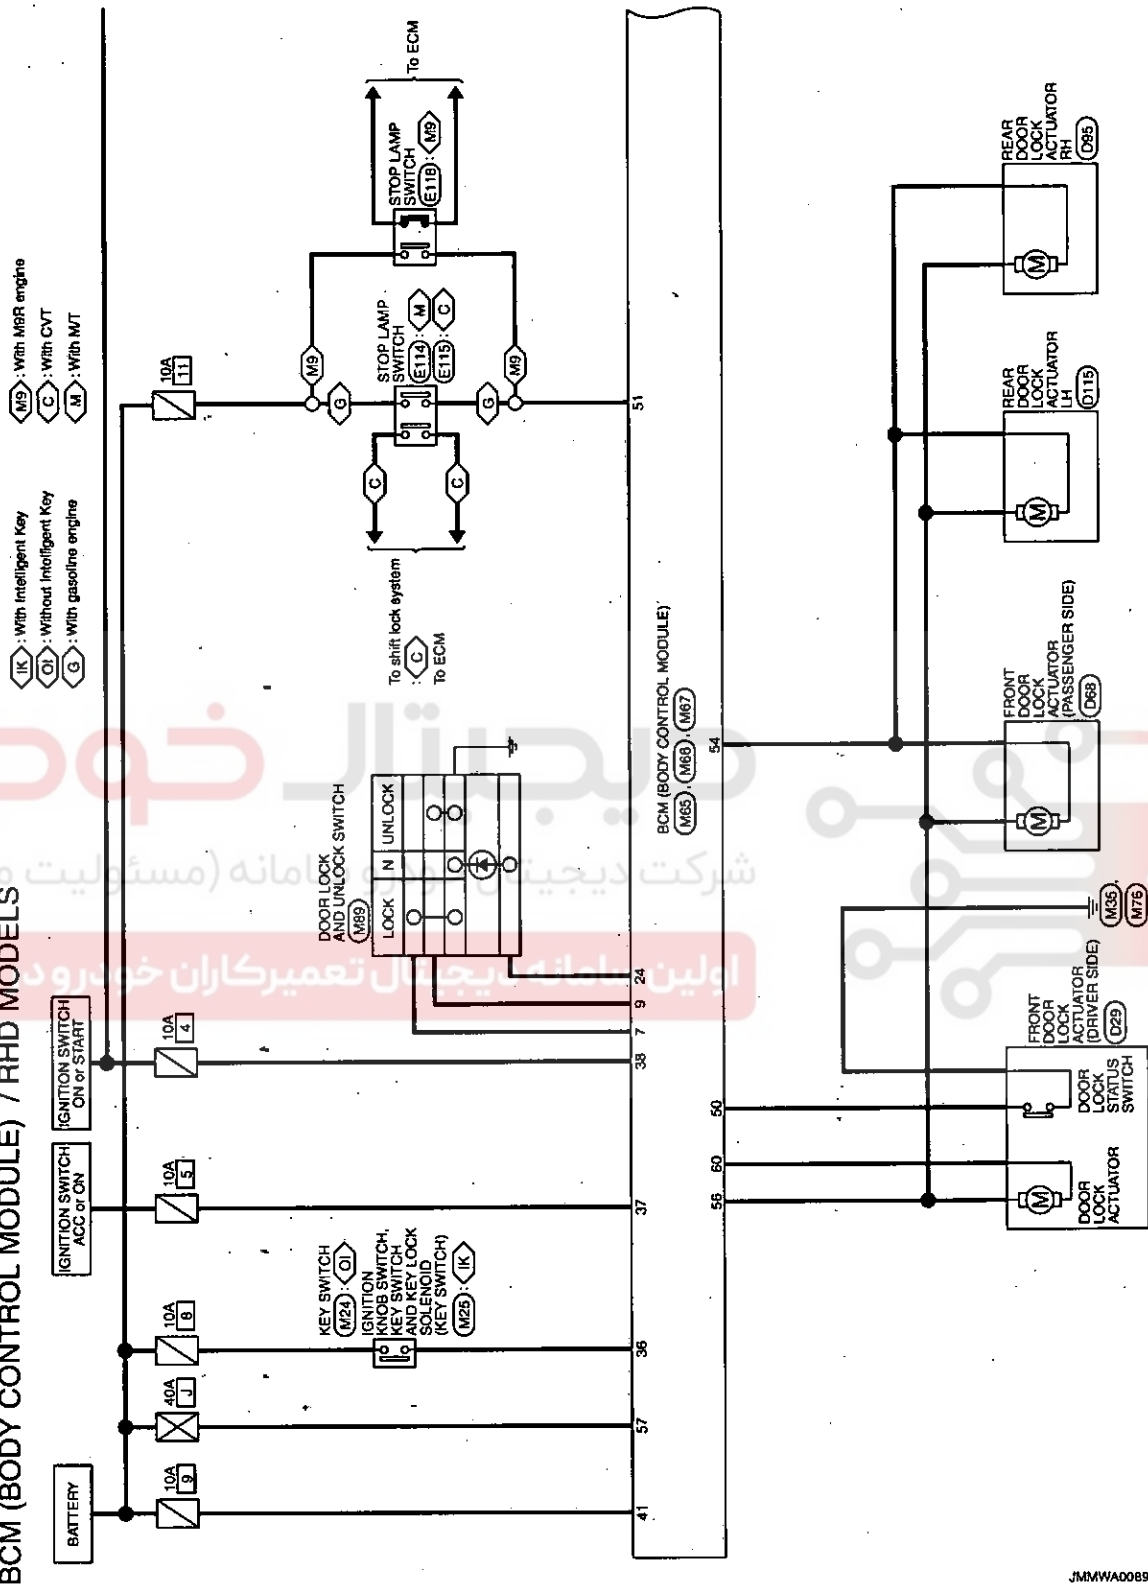

< ECU DIAGNOSIS >

RHD MODELS

BCM (BODY CONTROL MODULE) / RHD MODELS

JMMWA0089GI

A
B
C
D
E
F
G
H
I
J
K
DEF
M
N
O
P