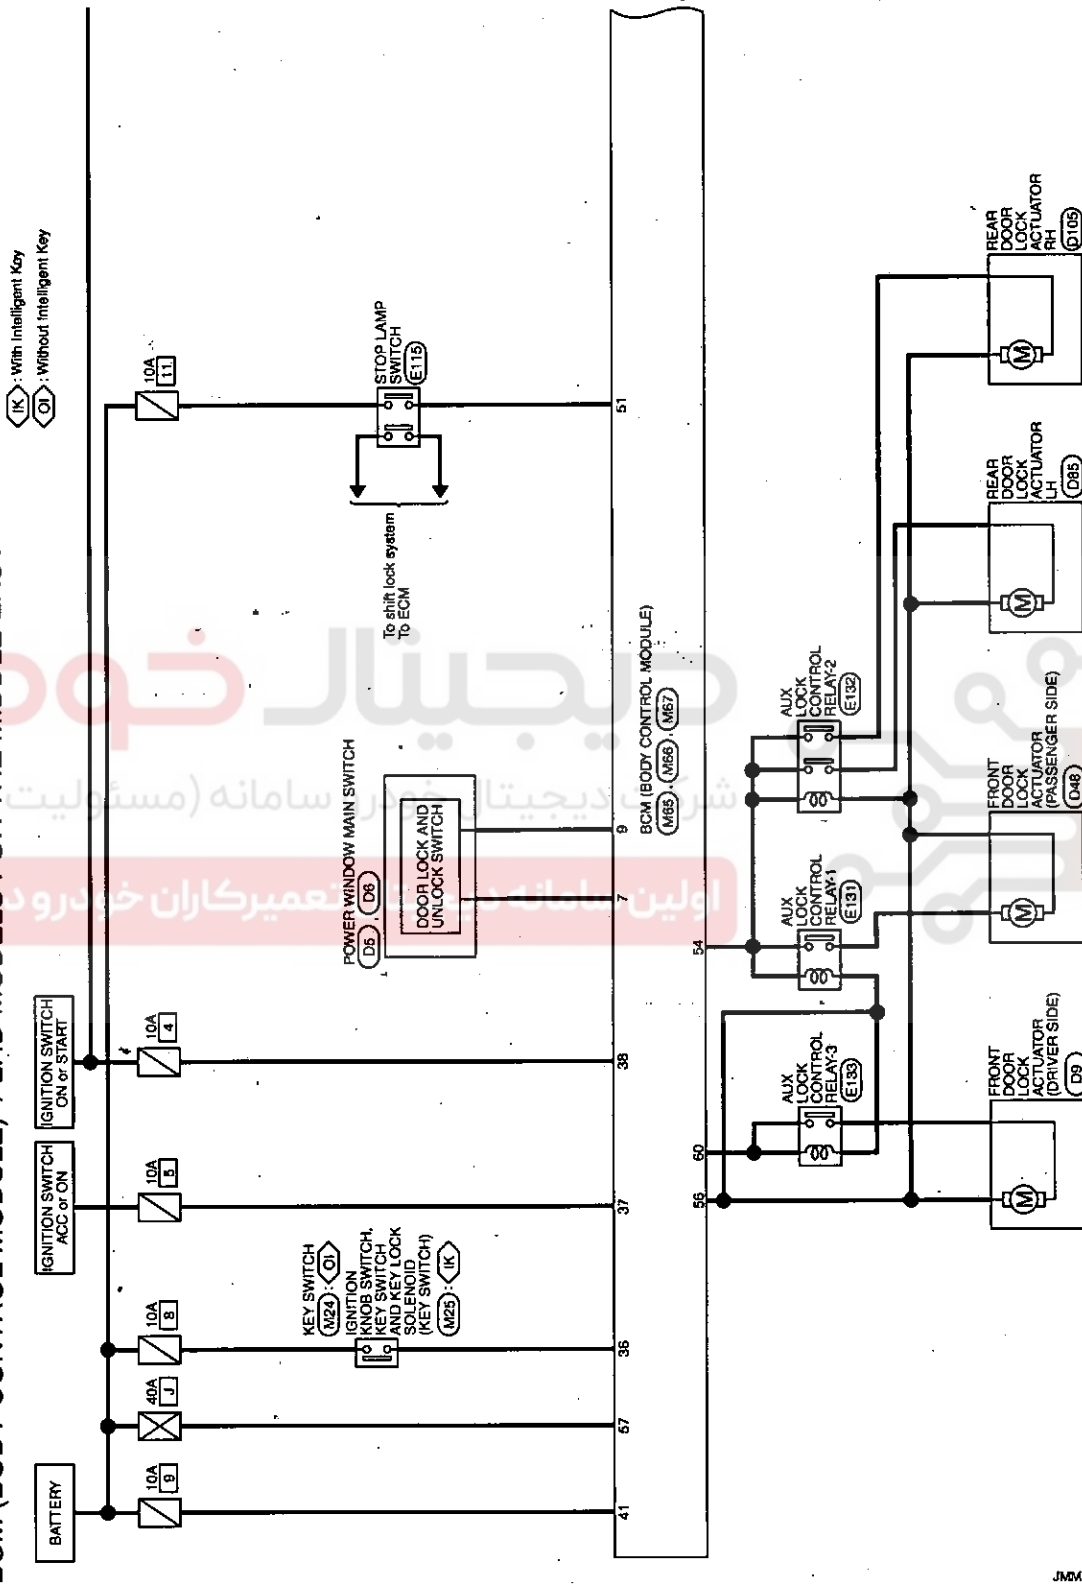

< ECU DIAGNOSIS >

Wiring Diagram - BCM -

INFOID:000000005016202

LHD MODELS FOR THE MIDDLE EAST

BCM (BODY CONTROL MODULE) / LHD MODELS FOR THE MIDDLE EAST

JMWVA0080G1

A  
B  
C  
D  
E  
F  
G  
H  
I  
J  
K  
DEF  
M  
N  
O  
P