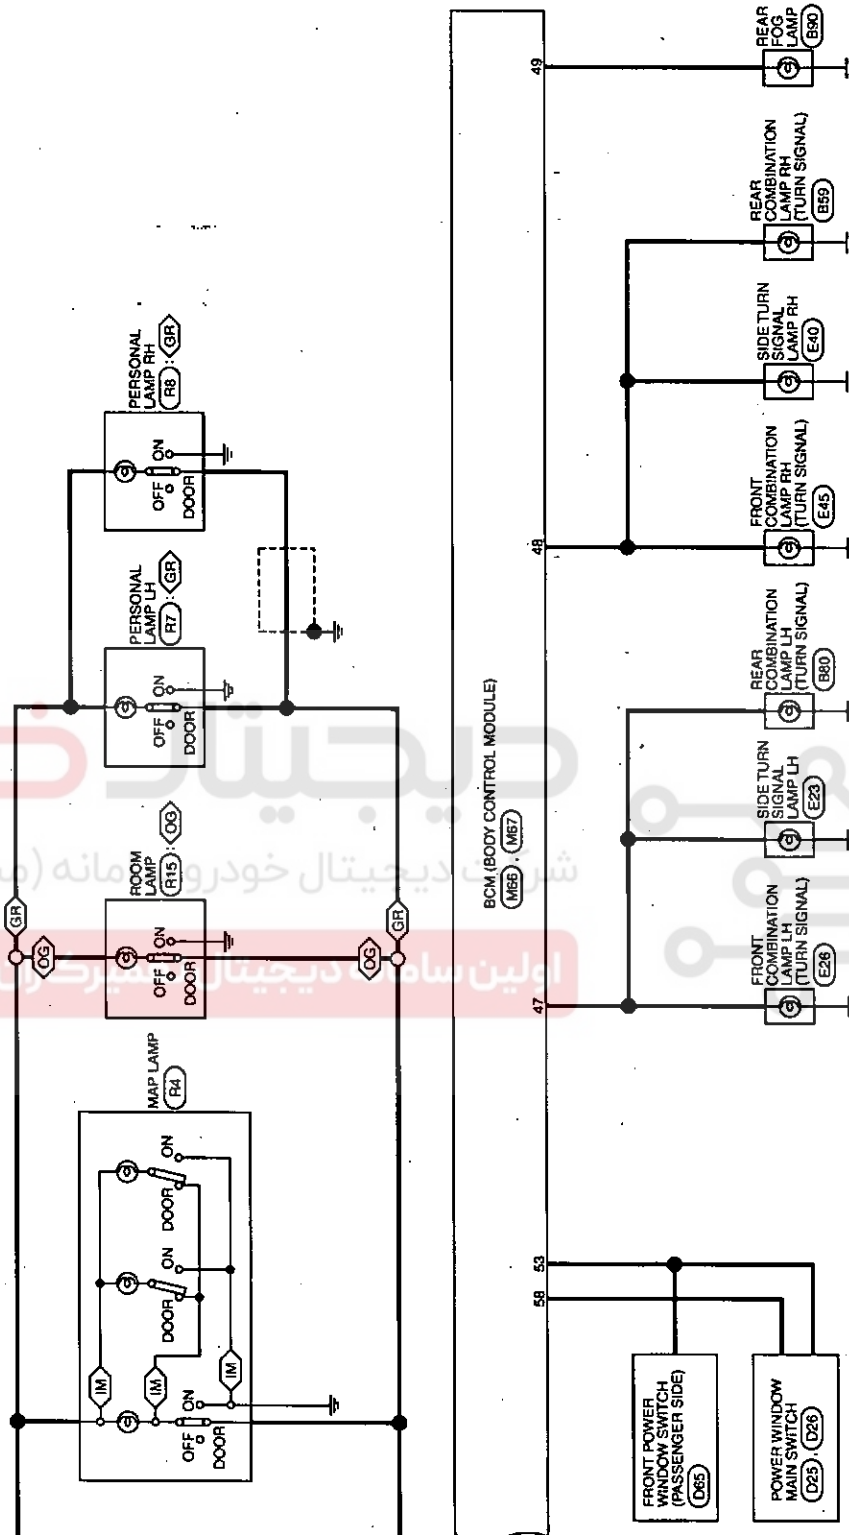

< ECU DIAGNOSIS >

- (IM) : With integrated map lamp
- (GR) : With glass top roof
- (OS) : Without glass top roof

JMMWA0092G1