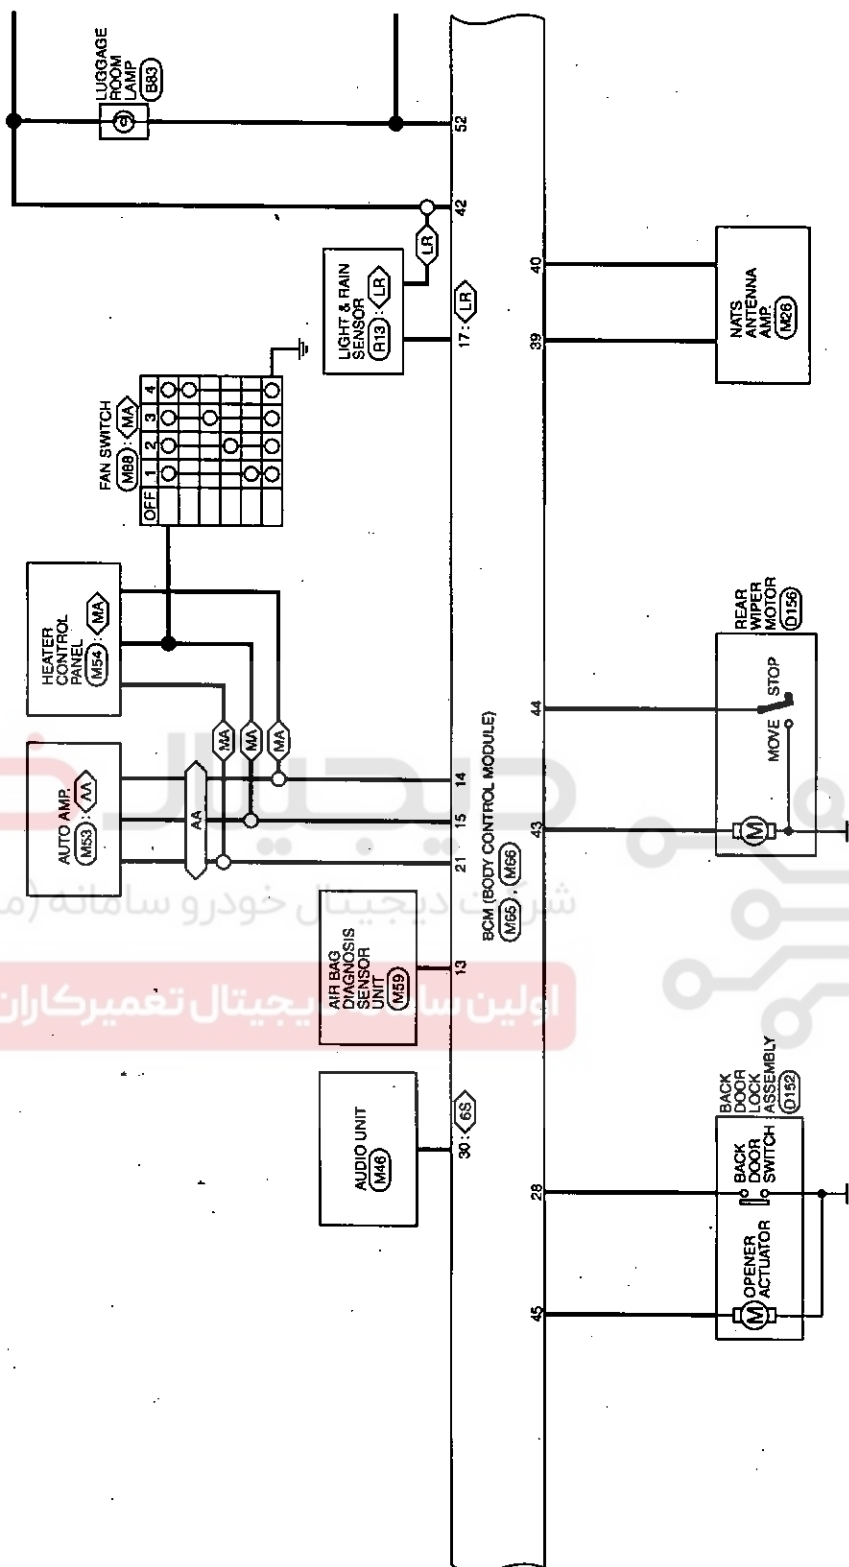

JMMWA0087G1

< ECU DIAGNOSIS >

- IM : With integrated map lamp
- GR : With glass top roof
- OG : Without glass top roof

JMMWA0089G1

A  
B  
C  
D  
E  
F  
G  
H  
I  
J  
K  
DEF  
M  
N  
O  
P

< ECU DIAGNOSIS >