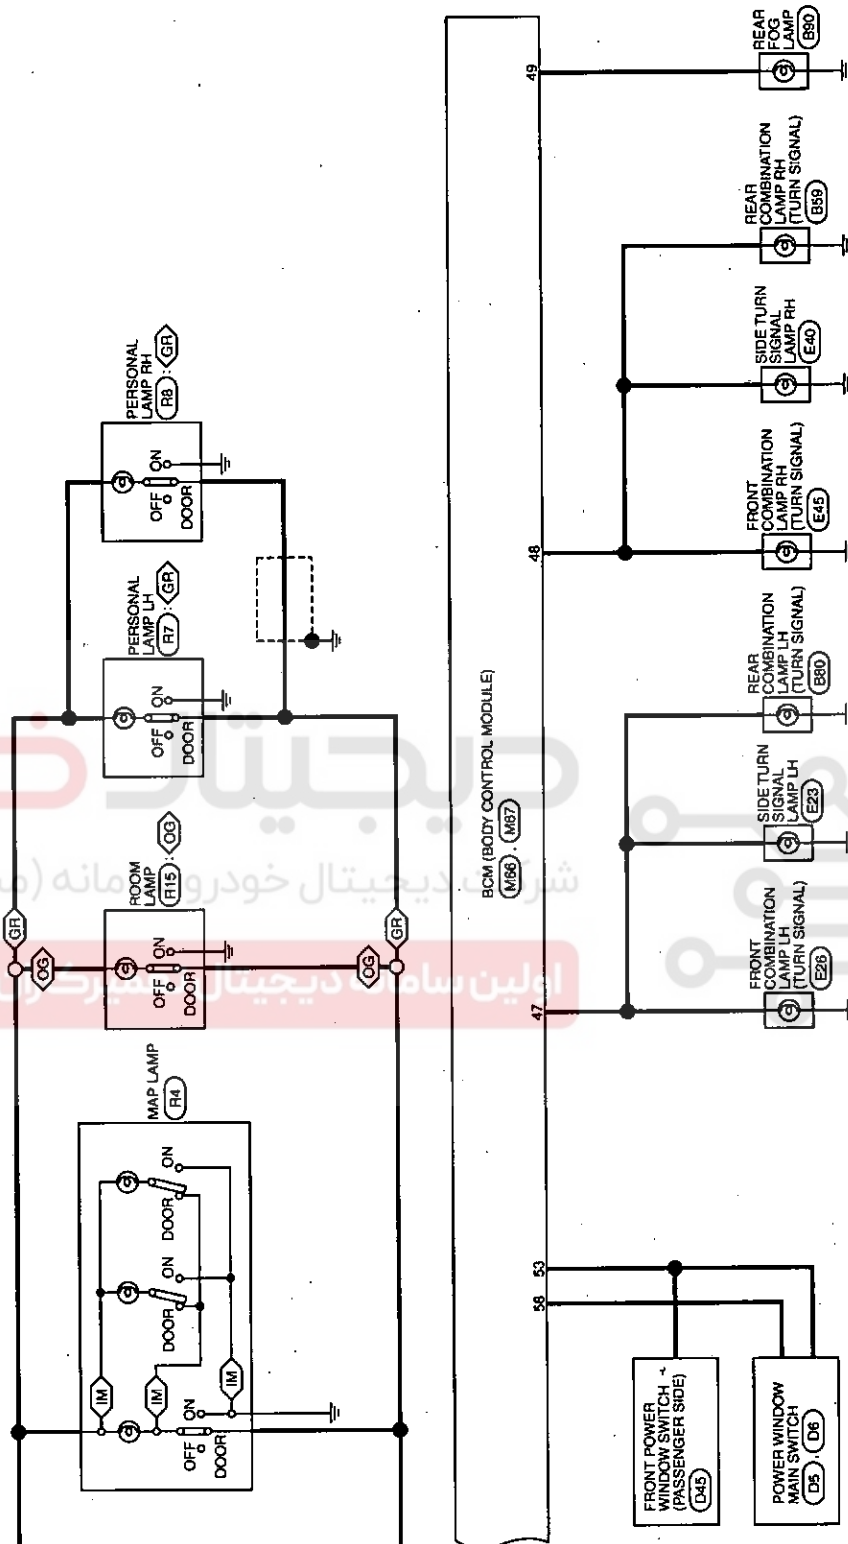

JMMWA0087G1

< ECU DIAGNOSIS >

- IM : With integrated map lamp
- GR : With glass top roof
- OG : Without glass top roof

JMMWA0089G1

A  
B  
C  
D  
E  
F  
G  
H  
I  
J  
K  
DEF  
M  
N  
O  
P

< ECU DIAGNOSIS >