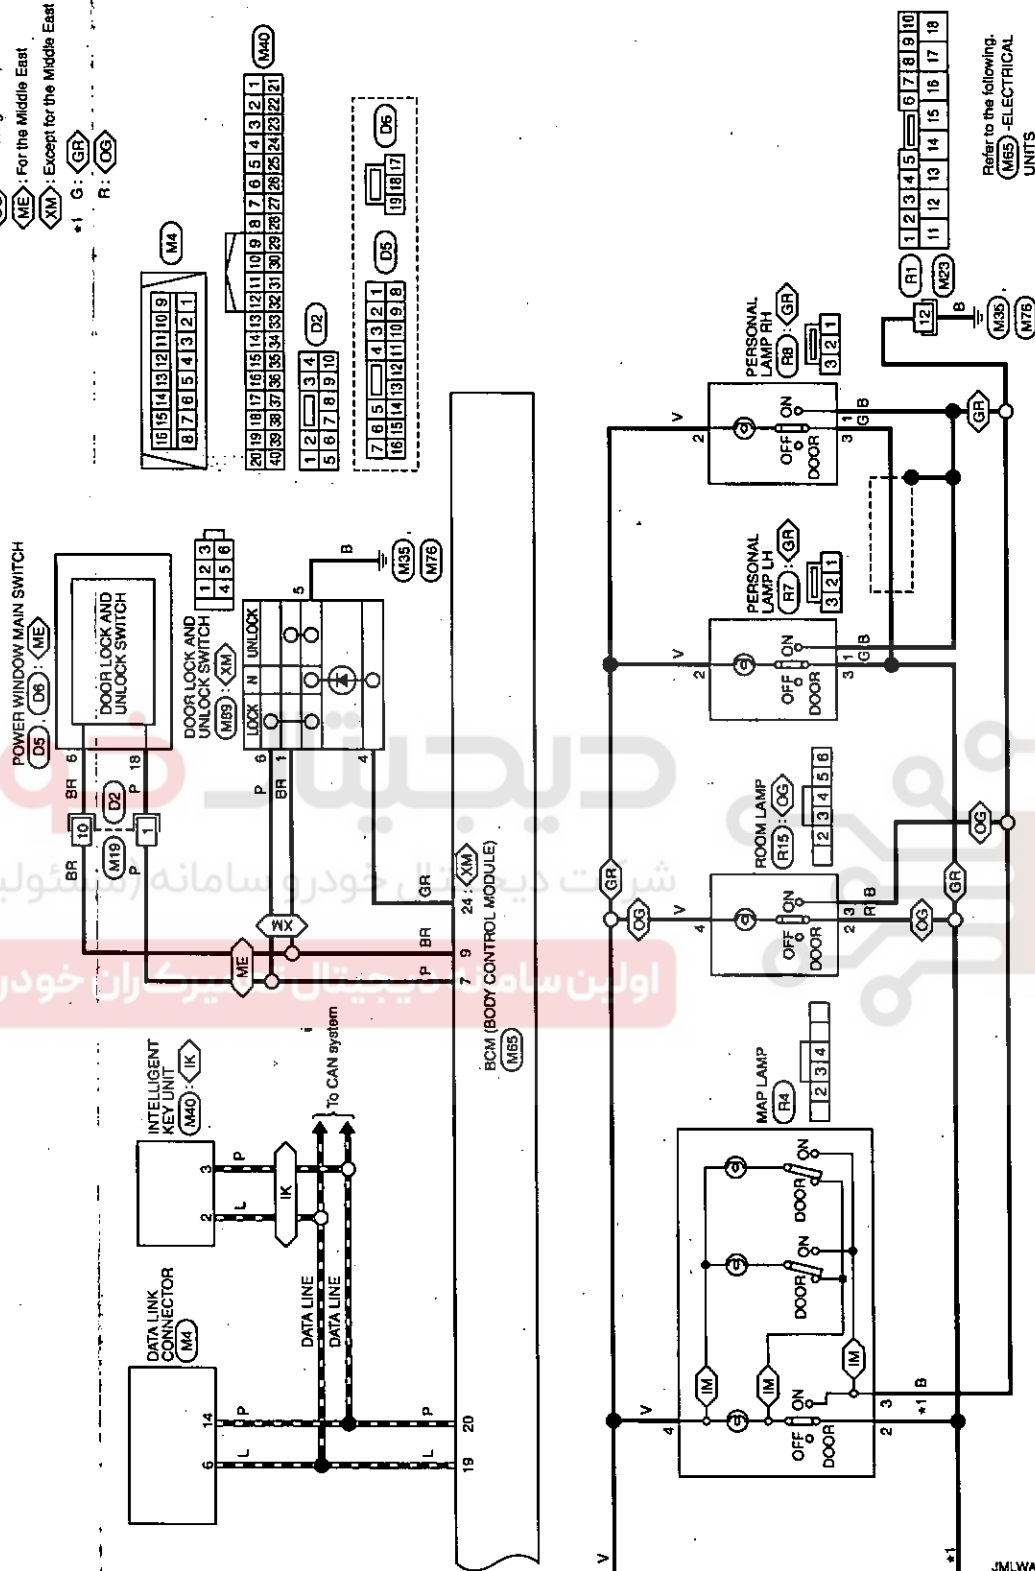

INFOID:000000004897955

INTERIOR ROOM LAMP (EXCEPT FOR AUSTRALIA)

JMLWA0055GE

A  
B  
C  
D  
E  
F  
G  
H  
I  
J  
K  
L  
M  
N  
O  
P

< COMPONENT DIAGNOSIS >

- IM : With integrated map lamp
  - GR : With glass top roof
  - OG : Without glass top roof
  - ME : For the Middle East
  - XM : Except for the Middle East
- \*1 G: GR R: OG

Refer to the following.  
 (M35) - ELECTRICAL  
 UNITS

< COMPONENT DIAGNOSIS >

ILLUMINATION

Wiring Diagram - ILLUMINATION -

INFOID:000000004897956

A  
B  
C  
D  
E  
F  
G  
H  
I  
J  
K  
L  
M  
N  
O  
P