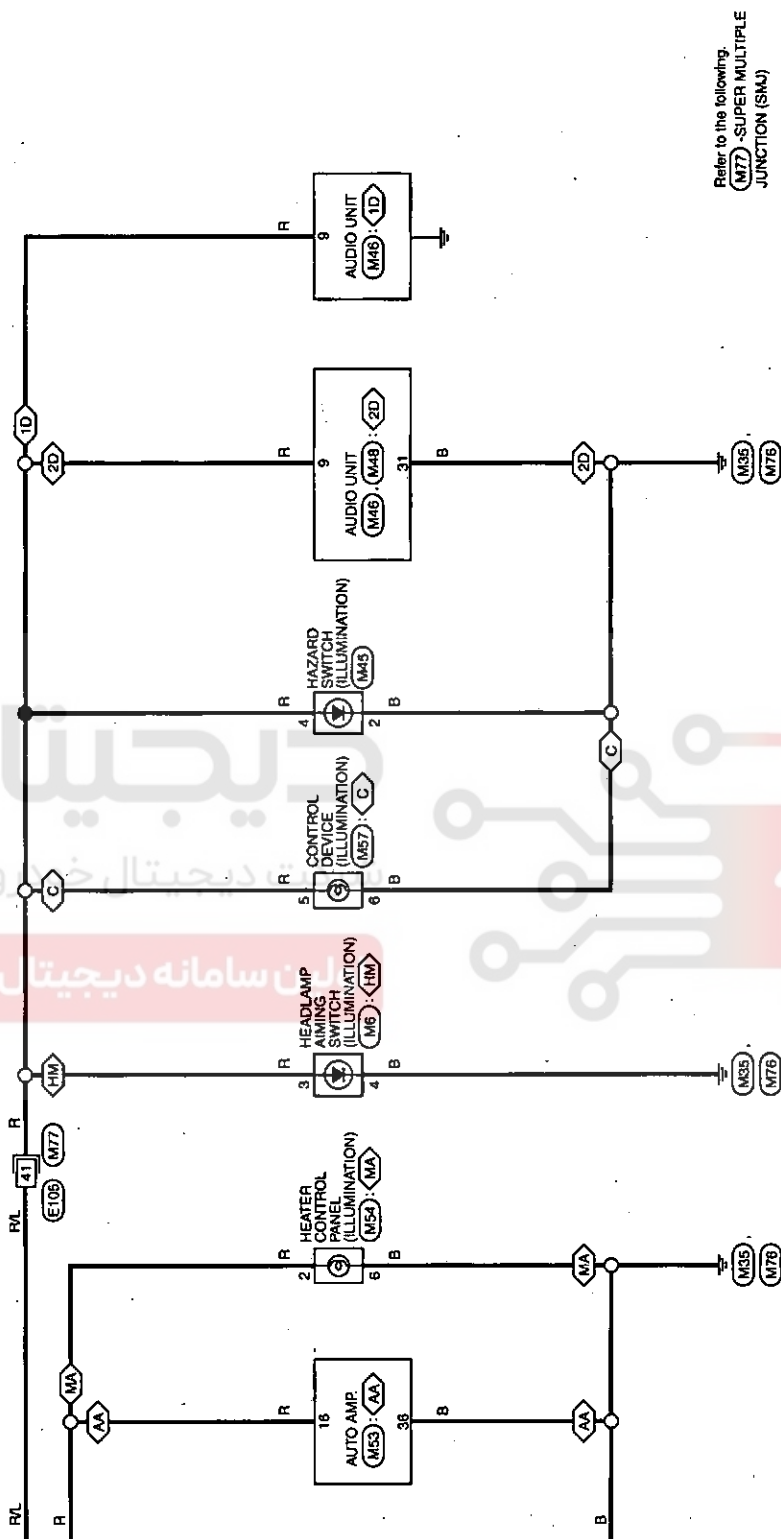

< COMPONENT DIAGNOSIS >

- : With CVT
- : With auto A/C
- : With manual A/C
- : With headlamp manual aiming
- : With 1DIN radio
- : With 2DIN radio