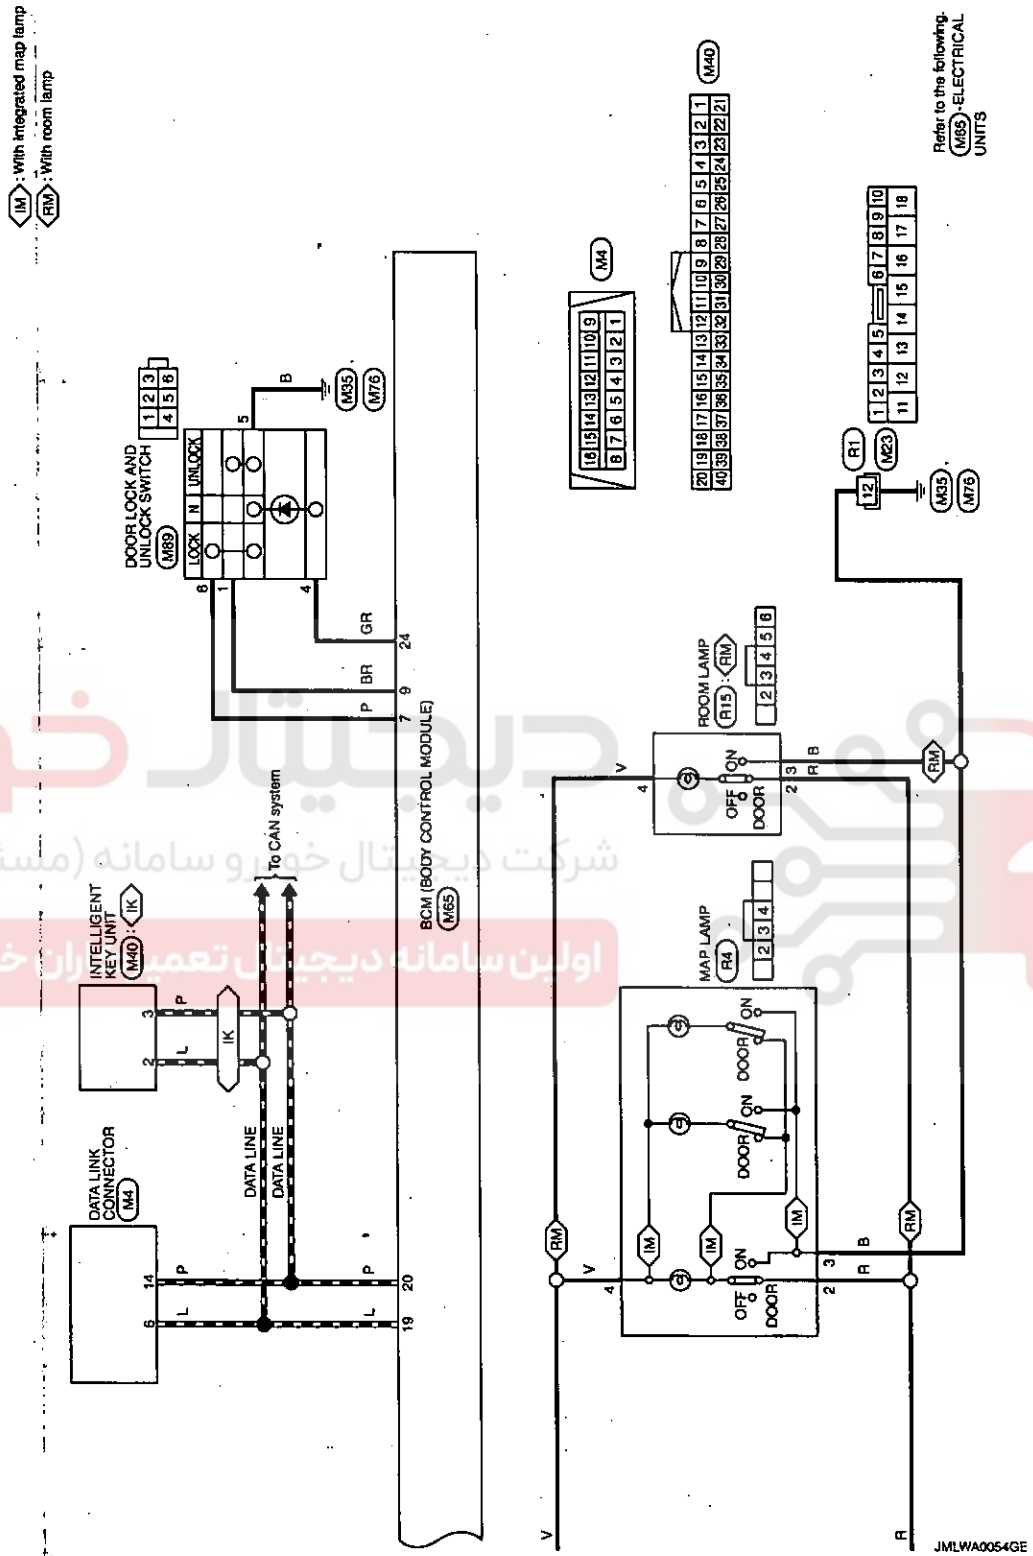

## Wiring Diagram - INTERIOR ROOM LAMP (For Australia) -

INFOID:000000004897854

JMLWA0053GE

A  
B  
C  
D  
E  
F  
G  
H  
I  
J  
K  
L  
M  
N  
O  
P

< COMPONENT DIAGNOSIS >

< COMPONENT DIAGNOSIS >

Wiring Diagram - INTERIOR ROOM LAMP (Except for Australia) -

INFOID:000000004897955

INTERIOR ROOM LAMP (EXCEPT FOR AUSTRALIA)

JMLWA0055GE

A  
B  
C  
D  
E  
F  
G  
H  
I  
J  
K  
L  
M  
N  
O  
P

< COMPONENT DIAGNOSIS >

- IM : With integrated map lamp
  - GR : With glass top roof
  - OG : Without glass top roof
  - ME : For the Middle East
  - XM : Except for the Middle East
- \*1 G: GR R: OG