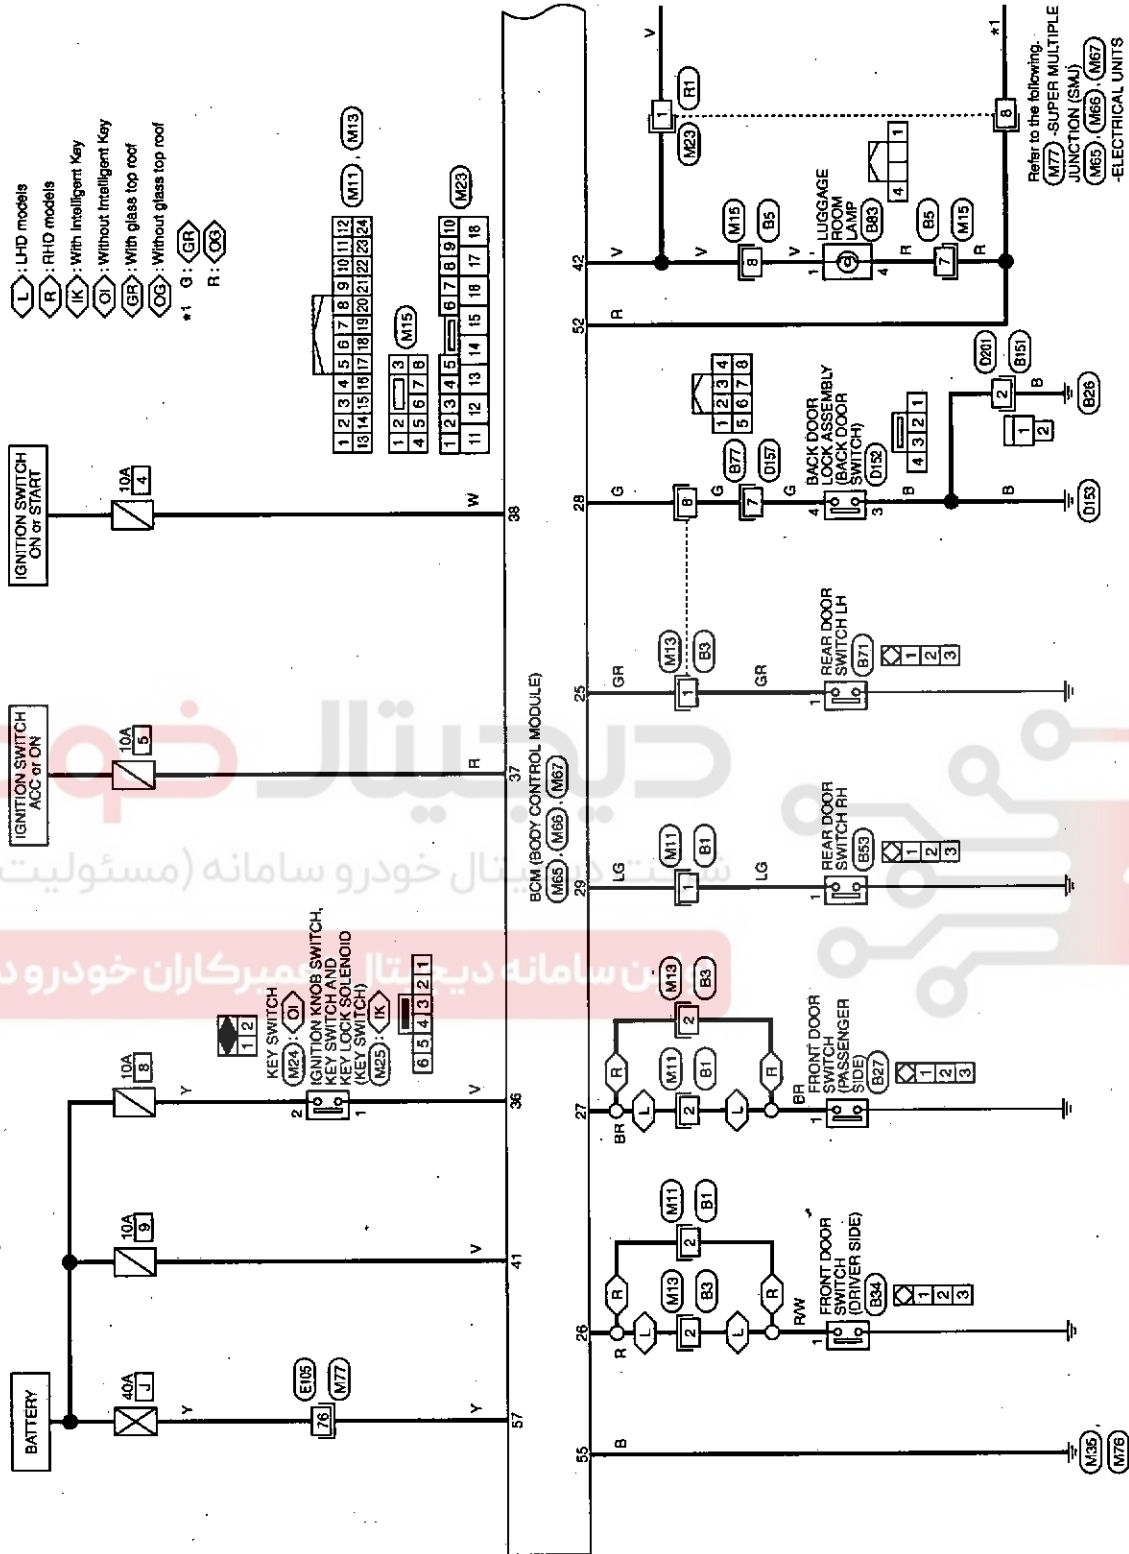

## Wiring Diagram - INTERIOR ROOM LAMP (For Australia) -

INFOID:000000004897854

JMLWA0053GE

A  
B  
C  
D  
E  
F  
G  
H  
I  
J  
K  
L  
M  
N  
O  
P

< COMPONENT DIAGNOSIS >

< COMPONENT DIAGNOSIS >

Wiring Diagram - INTERIOR ROOM LAMP (Except for Australia) -

INFOID:000000004897955

INTERIOR ROOM LAMP (EXCEPT FOR AUSTRALIA)

JMLWA0055GE

A  
B  
C  
D  
E  
F  
G  
H  
I  
J  
K  
L  
M  
N  
O  
P

< COMPONENT DIAGNOSIS >

- IM : With integrated map lamp
  - GR : With glass top roof
  - OG : Without glass top roof
  - ME : For the Middle East
  - XM : Except for the Middle East
- \*1 G: GR R: OG