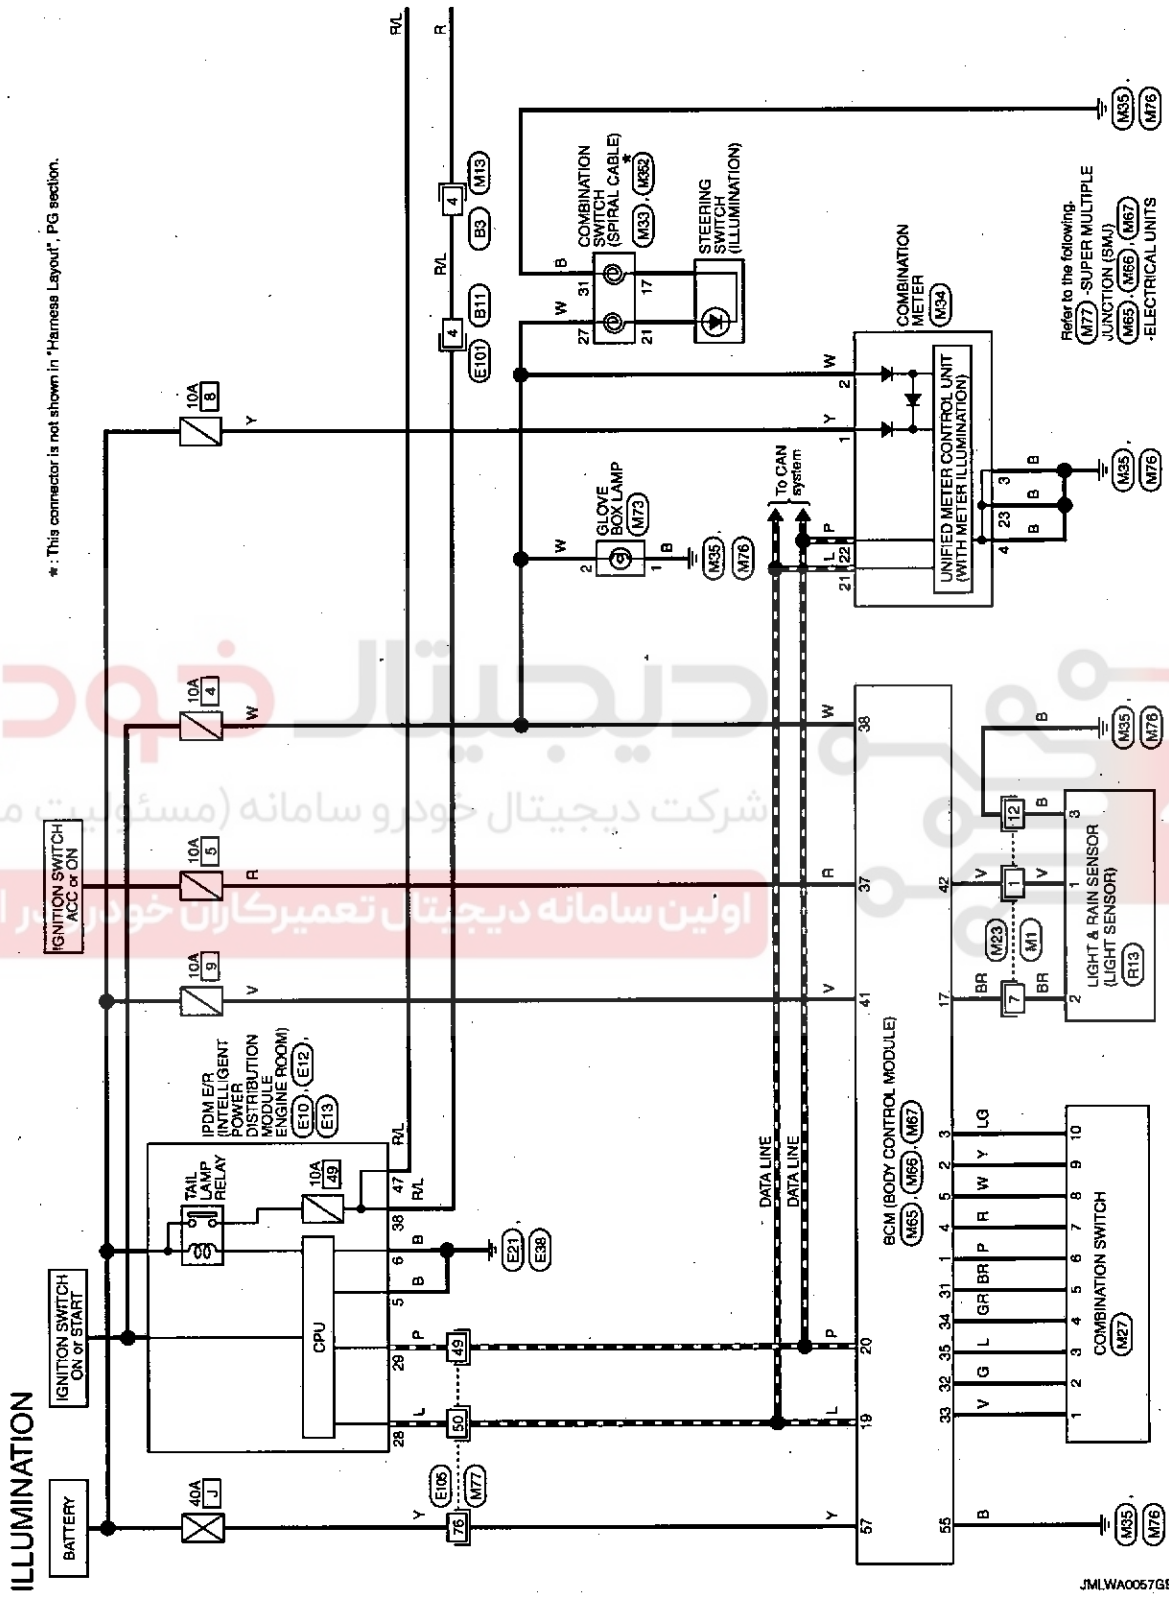

INFOID:000000004897955

INTERIOR ROOM LAMP (EXCEPT FOR AUSTRALIA)

JMLWA0055GE

A  
B  
C  
D  
E  
F  
G  
H  
I  
J  
K  
L  
M  
N  
O  
P

< COMPONENT DIAGNOSIS >

- IM : With integrated map lamp
  - GR : With glass top roof
  - OG : Without glass top roof
  - ME : For the Middle East
  - XM : Except for the Middle East
- \*1 G: GR R: OG

Refer to the following.  
 (M35) - ELECTRICAL  
 UNITS

< COMPONENT DIAGNOSIS >

ILLUMINATION

Wiring Diagram - ILLUMINATION -

INFOID:000000004897956

A  
B  
C  
D  
E  
F  
G  
H  
I  
J  
K  
L  
M  
N  
O  
P