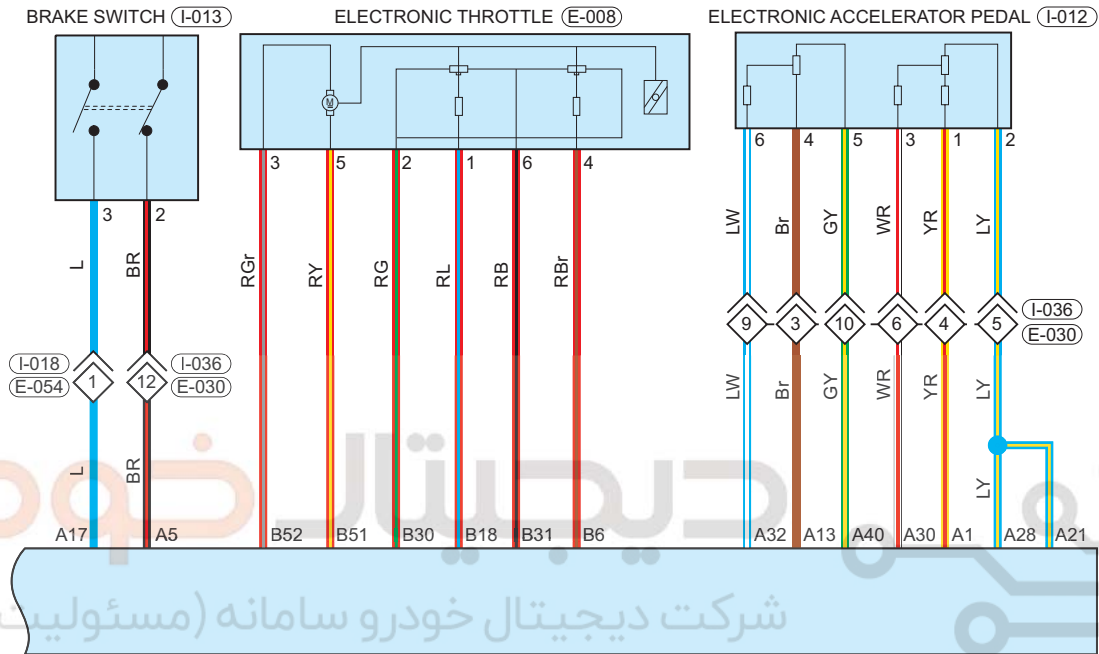

Parts Location

Connector Code	See Page	Connector Code	See Page	Connector Code	See Page
E-067	08-5 (MT) 08-7 (AT)	E-001	08-3	E-041	08-5 (MT) 08-7 (AT)
I-031	08-10	E-043	08-5 (MT) 08-7 (AT)		

Fuse and Relay

Fuse/Relay	See Page	Fuse and Relay Box
EF22	06-2	Engine Compartment Fuse and Relay Box
EF26	06-2	Engine Compartment Fuse and Relay Box
EF37	06-2	Engine Compartment Fuse and Relay Box
ECM Main Relay	06-2	Engine Compartment Fuse and Relay Box

Location of Junction Connector

Connector Code	See Page	Connector Code	See Page	Connector Code	See Page
E-030, I-036	08-5, 08-10 (MT) 08-7, 08-10 (AT)				

Form of Connector

Connector Code	See Page	Connector Code	See Page	Connector Code	See Page
E-067	12-6	E-001	12-2	E-041	12-4
I-031	12-8	E-043	12-4	E-030, I-036	12-3

Circuit Diagram (Page 2 of 2)

شرکت دیجیتال خودرو (مسئولیت محدود)

اولین سامانه دیجیتال تعمیرکاران خودرو در ایران

02 09 52 99 92 92

www.digitalkhodro.com