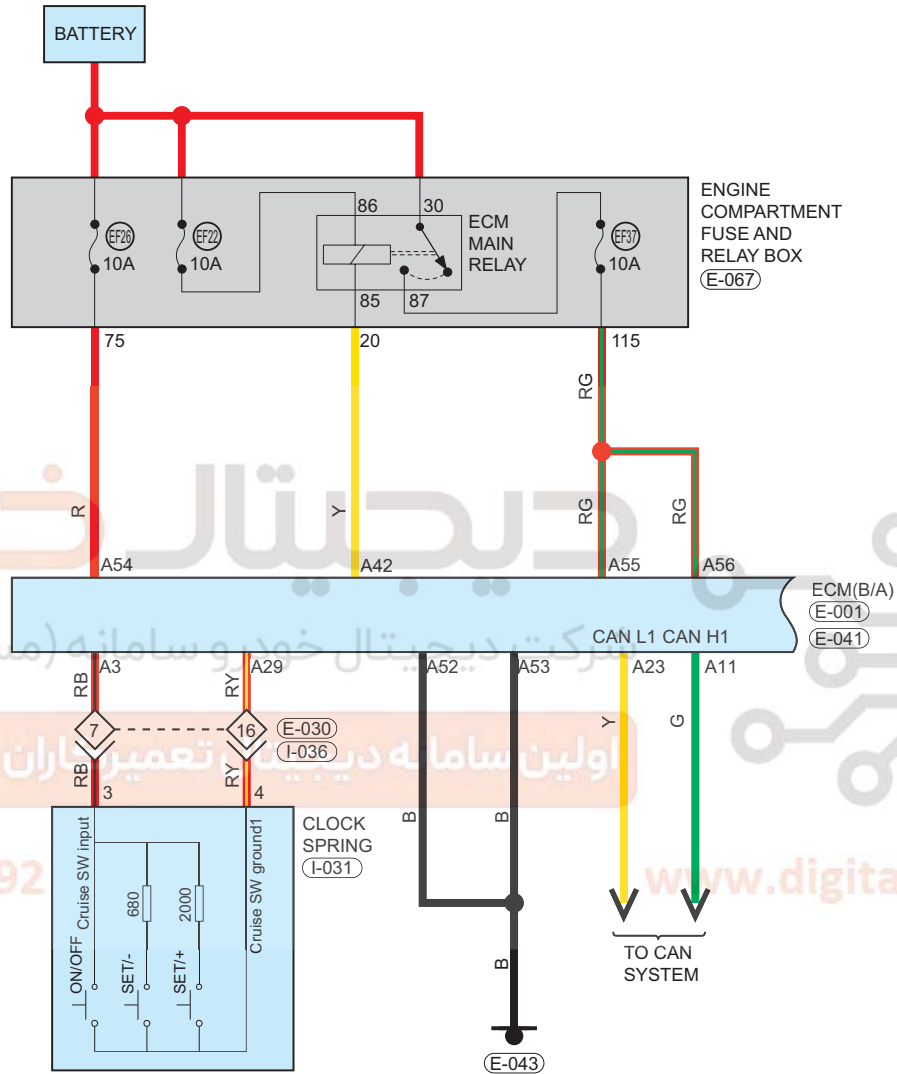

Cruise Control System

Circuit Diagram (Page 1 of 2)

02 09

EA13T090400

Parts Location

Connector Code	See Page	Connector Code	See Page	Connector Code	See Page
E-067	08-5 (MT) 08-7 (AT)	E-001	08-3	E-041	08-5 (MT) 08-7 (AT)
I-031	08-10	E-043	08-5 (MT) 08-7 (AT)		

Fuse and Relay

Fuse/Relay	See Page	Fuse and Relay Box
EF22	06-2	Engine Compartment Fuse and Relay Box
EF26	06-2	Engine Compartment Fuse and Relay Box
EF37	06-2	Engine Compartment Fuse and Relay Box
ECM Main Relay	06-2	Engine Compartment Fuse and Relay Box

Location of Junction Connector

Connector Code	See Page	Connector Code	See Page	Connector Code	See Page
E-030, I-036	08-5, 08-10 (MT) 08-7, 08-10 (AT)				

Form of Connector

Connector Code	See Page	Connector Code	See Page	Connector Code	See Page
E-067	12-6	E-001	12-2	E-041	12-4
I-031	12-8	E-043	12-4	E-030, I-036	12-3