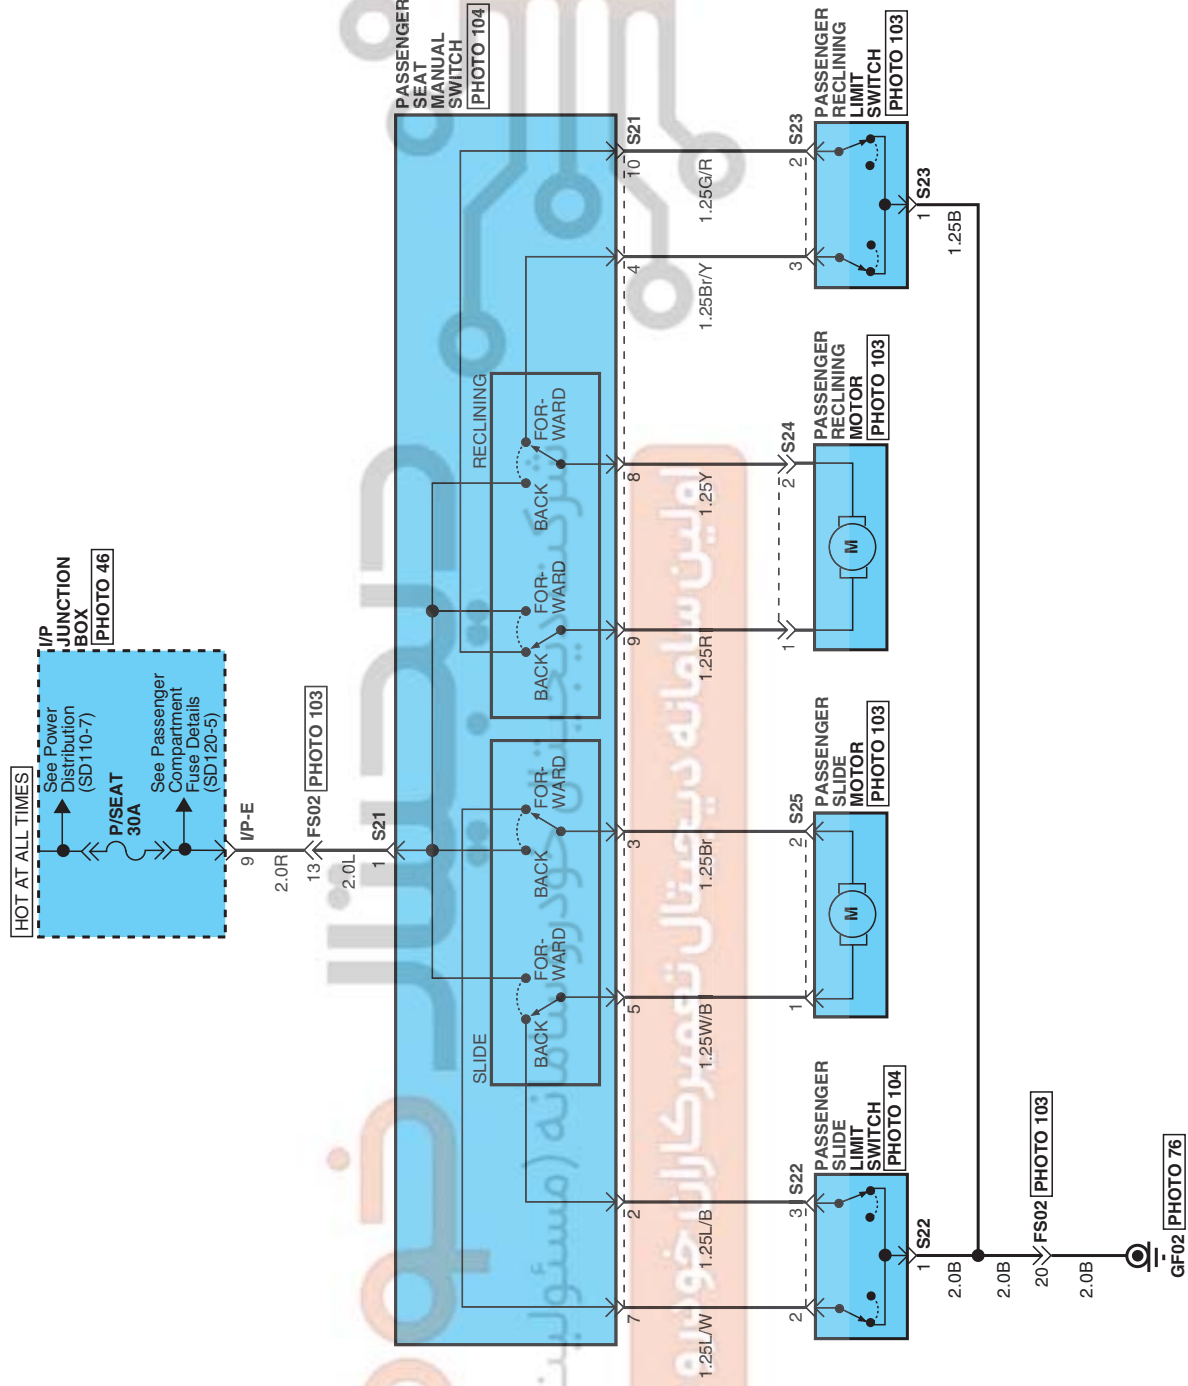

PASSENGER POWER SEAT E-4A954F7

Passenger Power Seat (1)

SD881-1

PASSENGER POWER SEAT

Passenger Power Seat (2)

SD881-2

<p>S21</p>  <p>CR10F015</p>	<p>S22</p>  <p>CR03F005</p>	<p>S23</p>  <p>CR03F005</p>	<p>S24</p>  <p>CR02M056</p>
<p>S25</p>  <p>CR02F012</p>	<p>BLANK</p>		