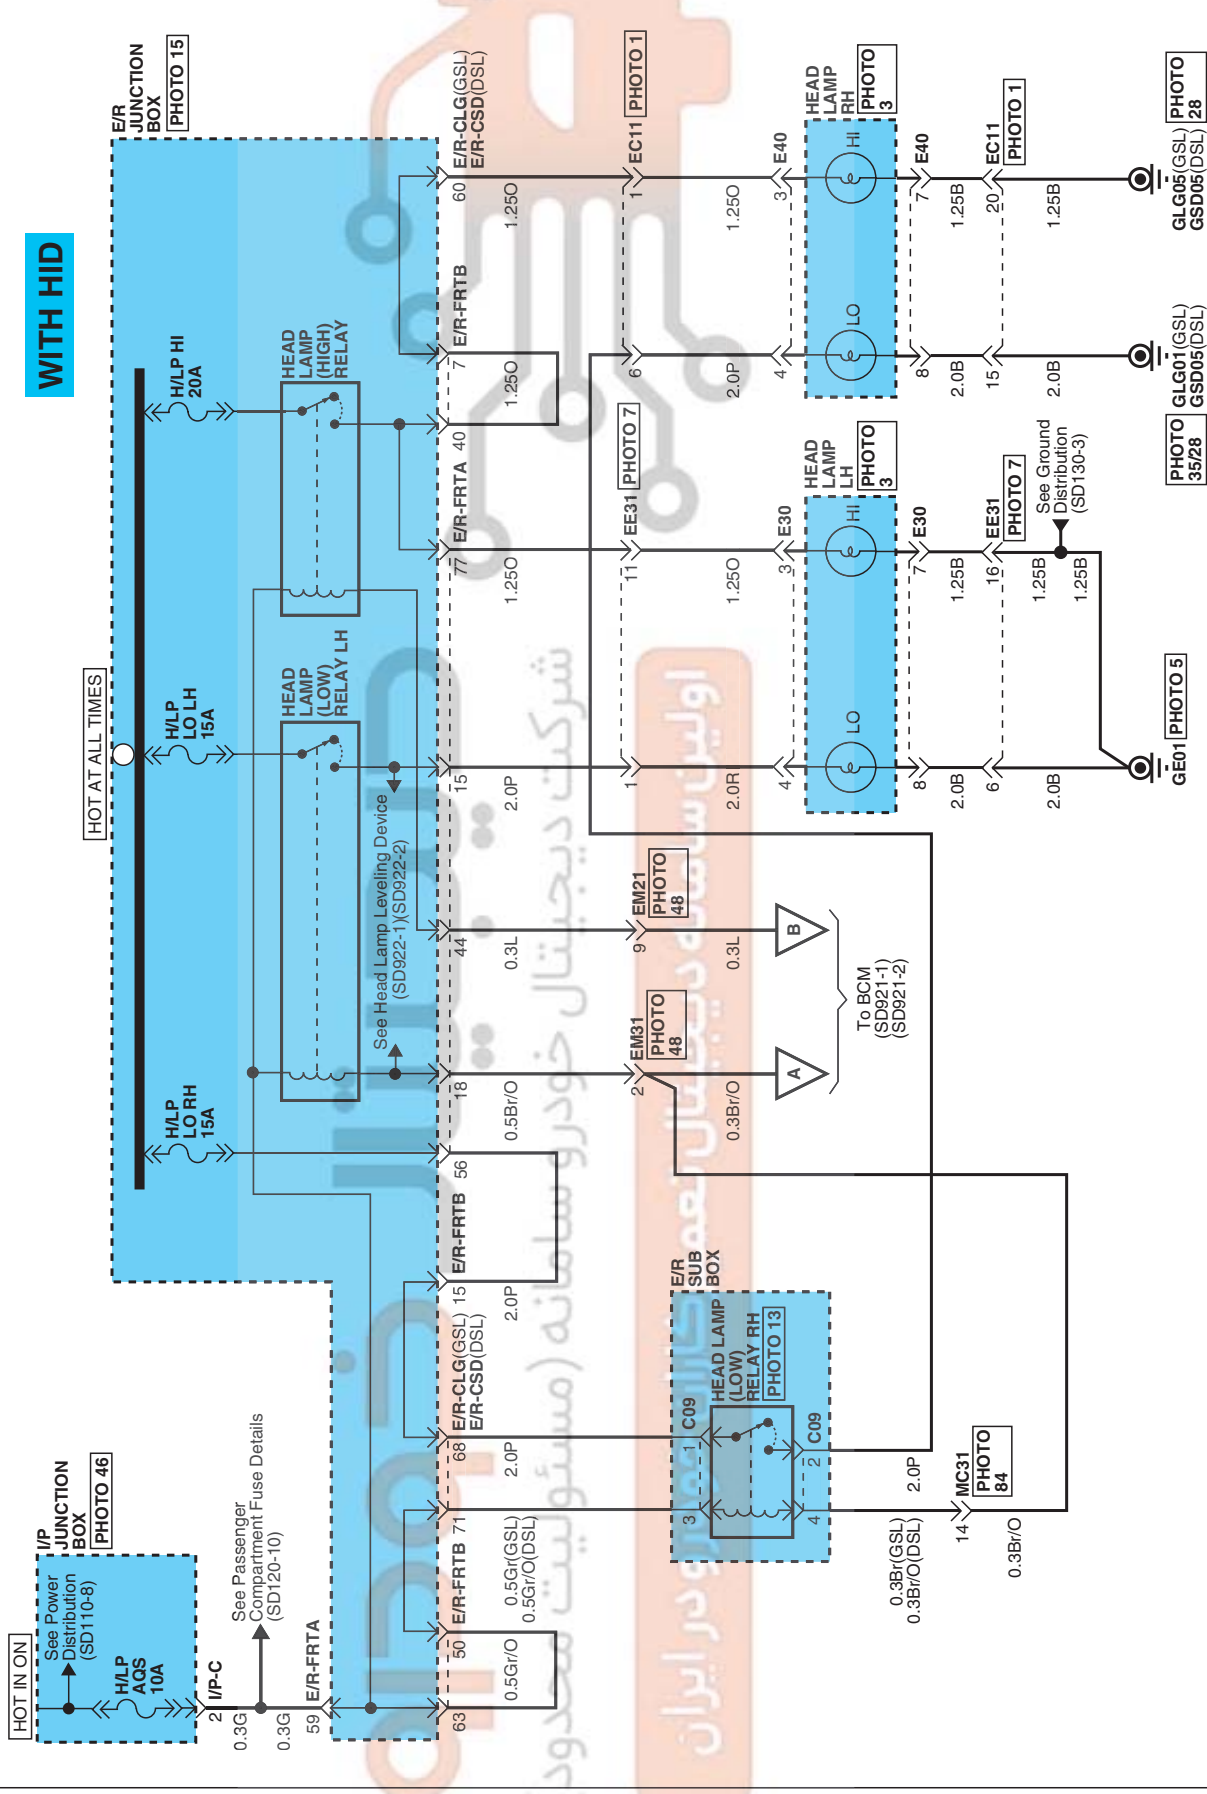

HEAD LAMPS EB7Z8003

Head Lamps (1)

SD921-1

WITH DRL

EENS09921A

HEAD LAMPS

Head Lamps (2)

SD921-2

W/O DRL

HEAD LAMPS

Head Lamps (3)

SD921-3

EENS0921/CL

HEAD LAMPS

Head Lamps (4)

HEAD LAMPS

E39

KUM_NMWP_06B_B

E40

KUM_NMWP_08F_B

M01-C

AMP_040M1_16F_B

M02-L

AMP_040M1_08F_B