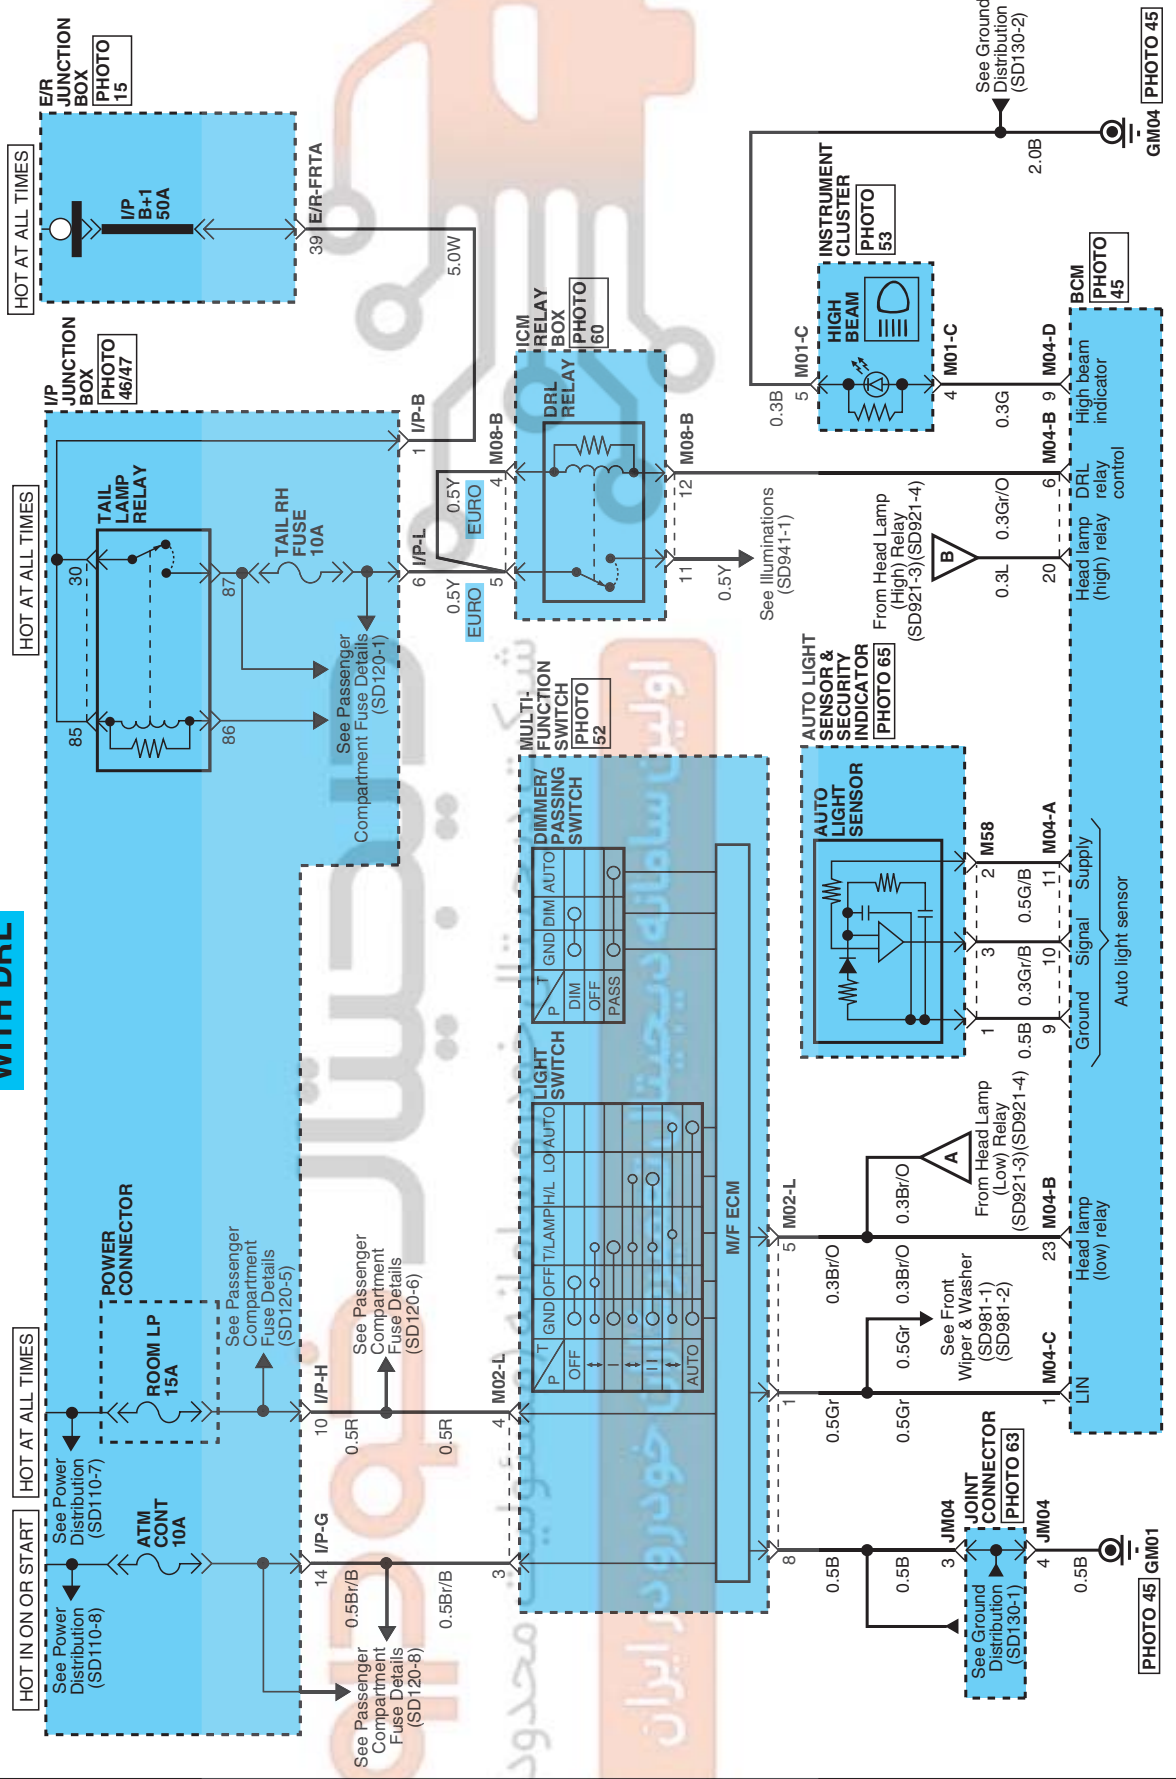

HEAD LAMPS EB7Z8003

Head Lamps (1)

SD921-1

WITH DRL

EENS09921A

HEAD LAMPS

Head Lamps (2)

SD921-2

W/O DRL

HEAD LAMPS

Head Lamps (3)

SD921-3

EENS0921/CL

HEAD LAMPS

Head Lamps (4)

HEAD LAMPS

E39

KUM_NMWP_06B_B

E40

KUM_NMWP_08F_B

M01-C

AMP_040M1_16F_B

M02-L

AMP_040M1_08F_B