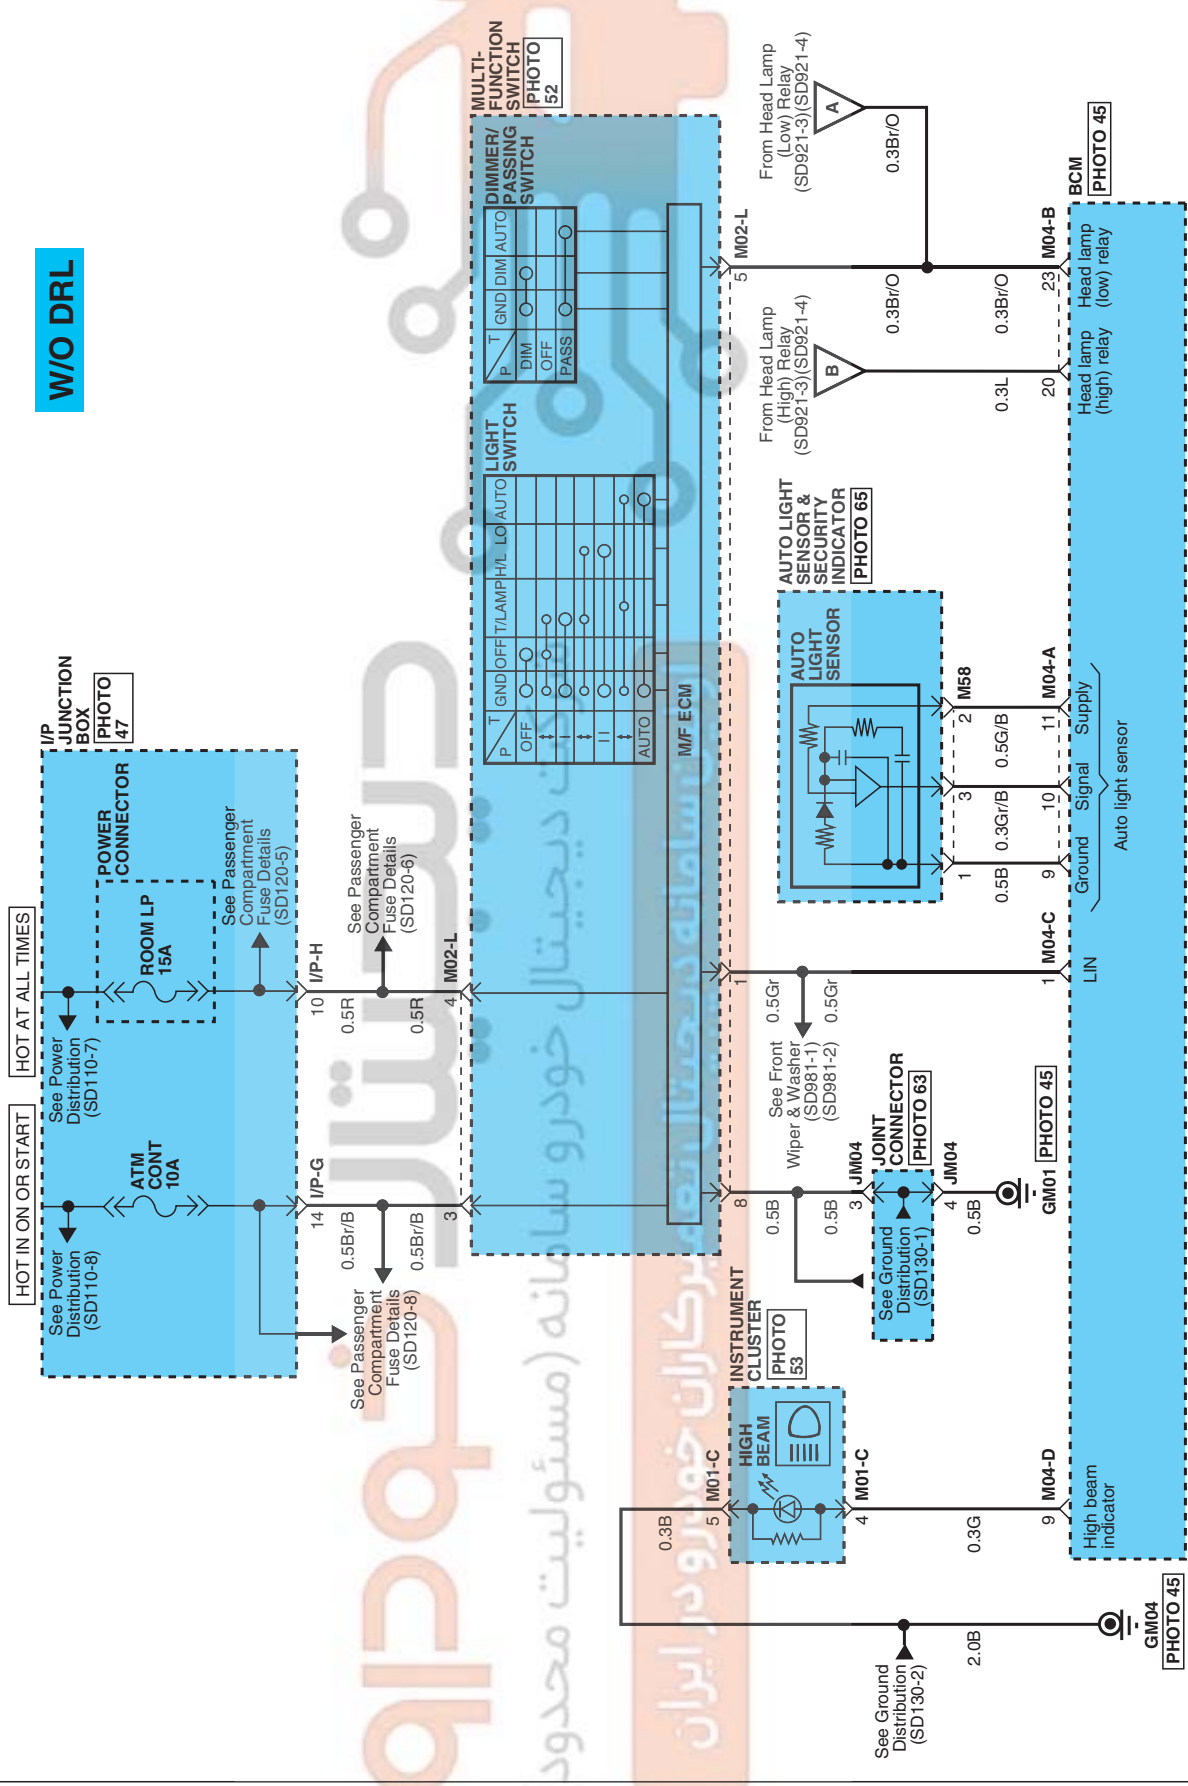

HEAD LAMPS EB7Z8003

Head Lamps (1)

SD921-1

WITH DRL

EENS09921A

HEAD LAMPS

Head Lamps (2)

SD921-2

W/O DRL

HEAD LAMPS

Head Lamps (3)

SD921-3

EENS0921/CL

HEAD LAMPS

Head Lamps (4)

HEAD LAMPS