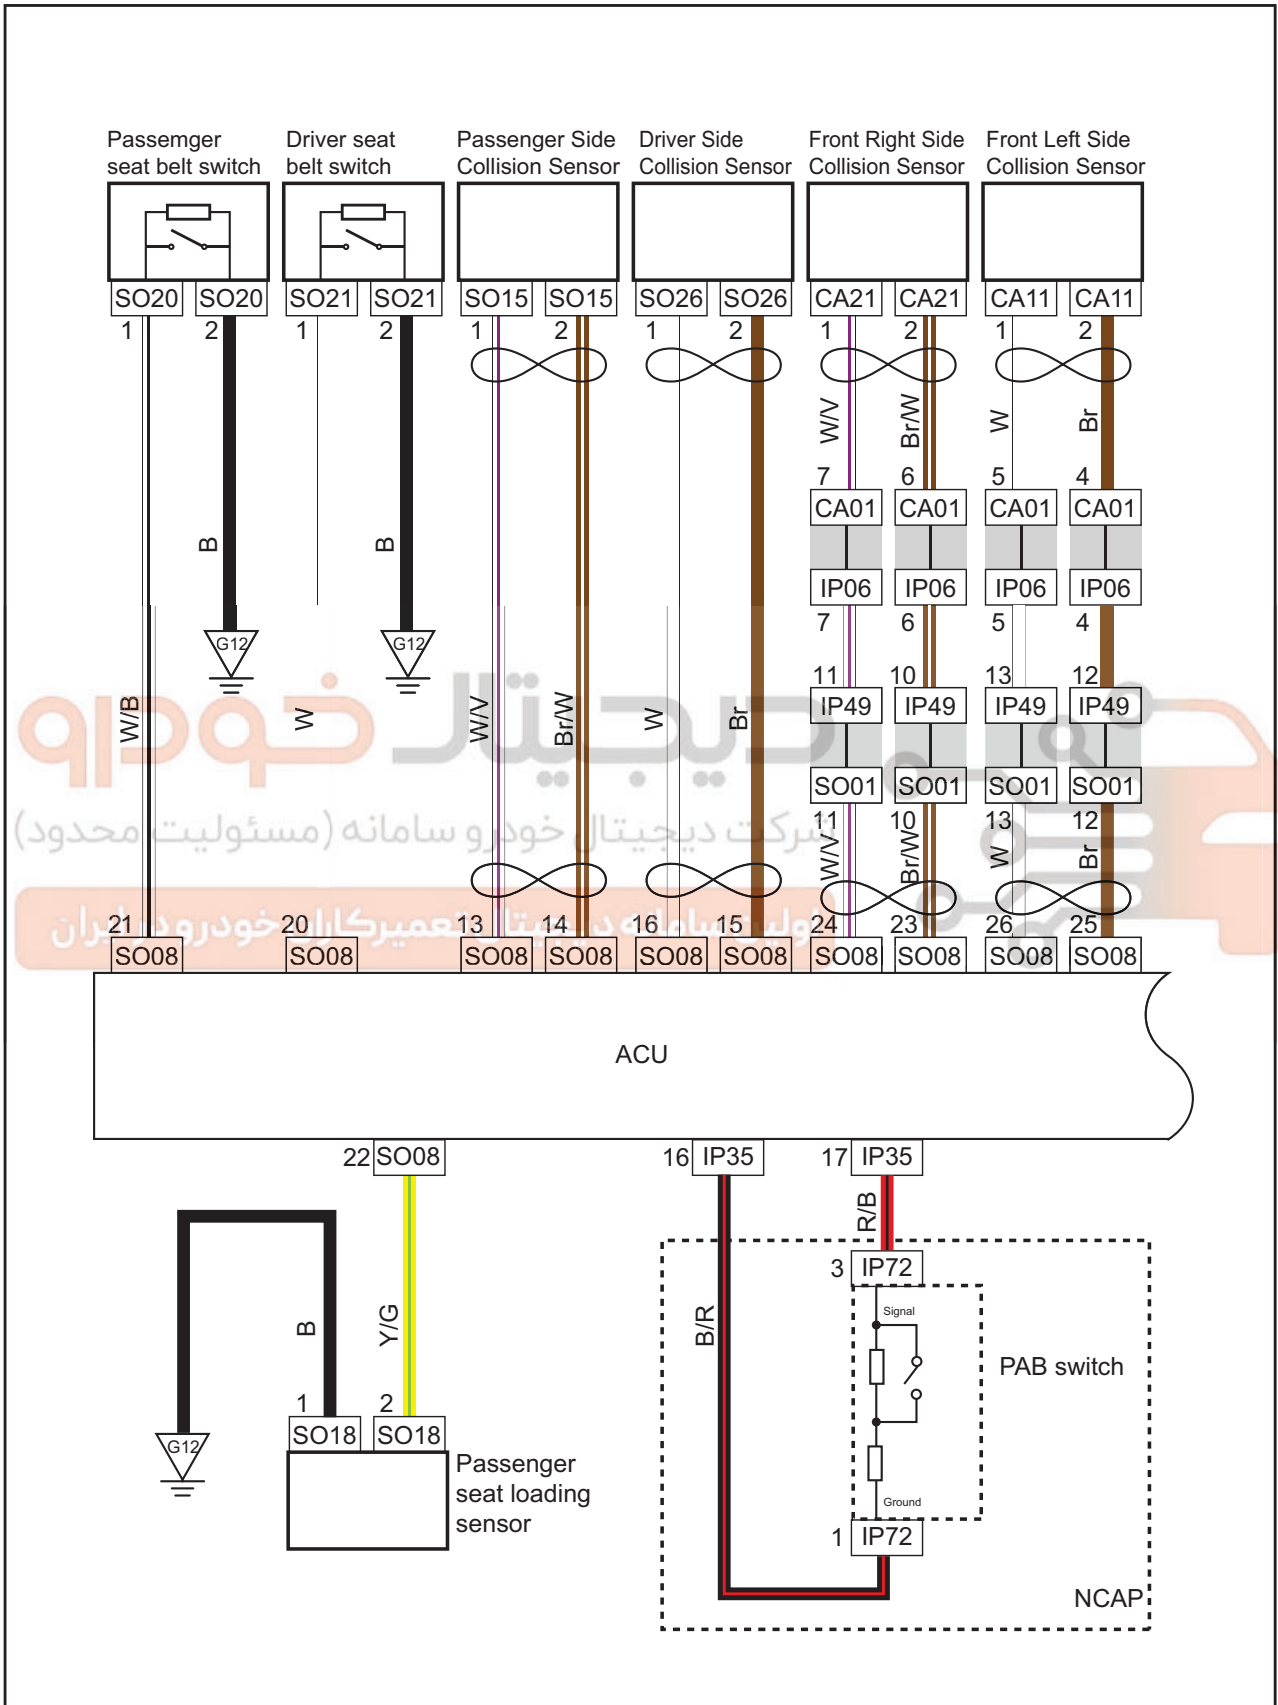

ACU sensor

Harness connector	Name	Pages
CA01	To harness connector of instrument harness 1	22
CA11	Harness connector of front left collision sensor	23
CA21	Harness connector of right front collision sensor	23
IP06	To engine compartment harness connector	80
IP35	Harness connector of airbag module 1	80
IP49	To body harness connector	80
IP72	PAB switch harness connector	89
SO01	To instrument harness connector	97/106
SO08	Harness connector of airbag module 2	97/106
SO15	Harness connector of right collision sensor	97/106
SO18	Passenger seat loading sensor harness connector	97/106
SO20	Passenger side seat belt switch harness connector	97/106
SO21	Driver side seat belt switch harness connector	97/106
SO26	Harness connector of driver side collision sensor	97/106