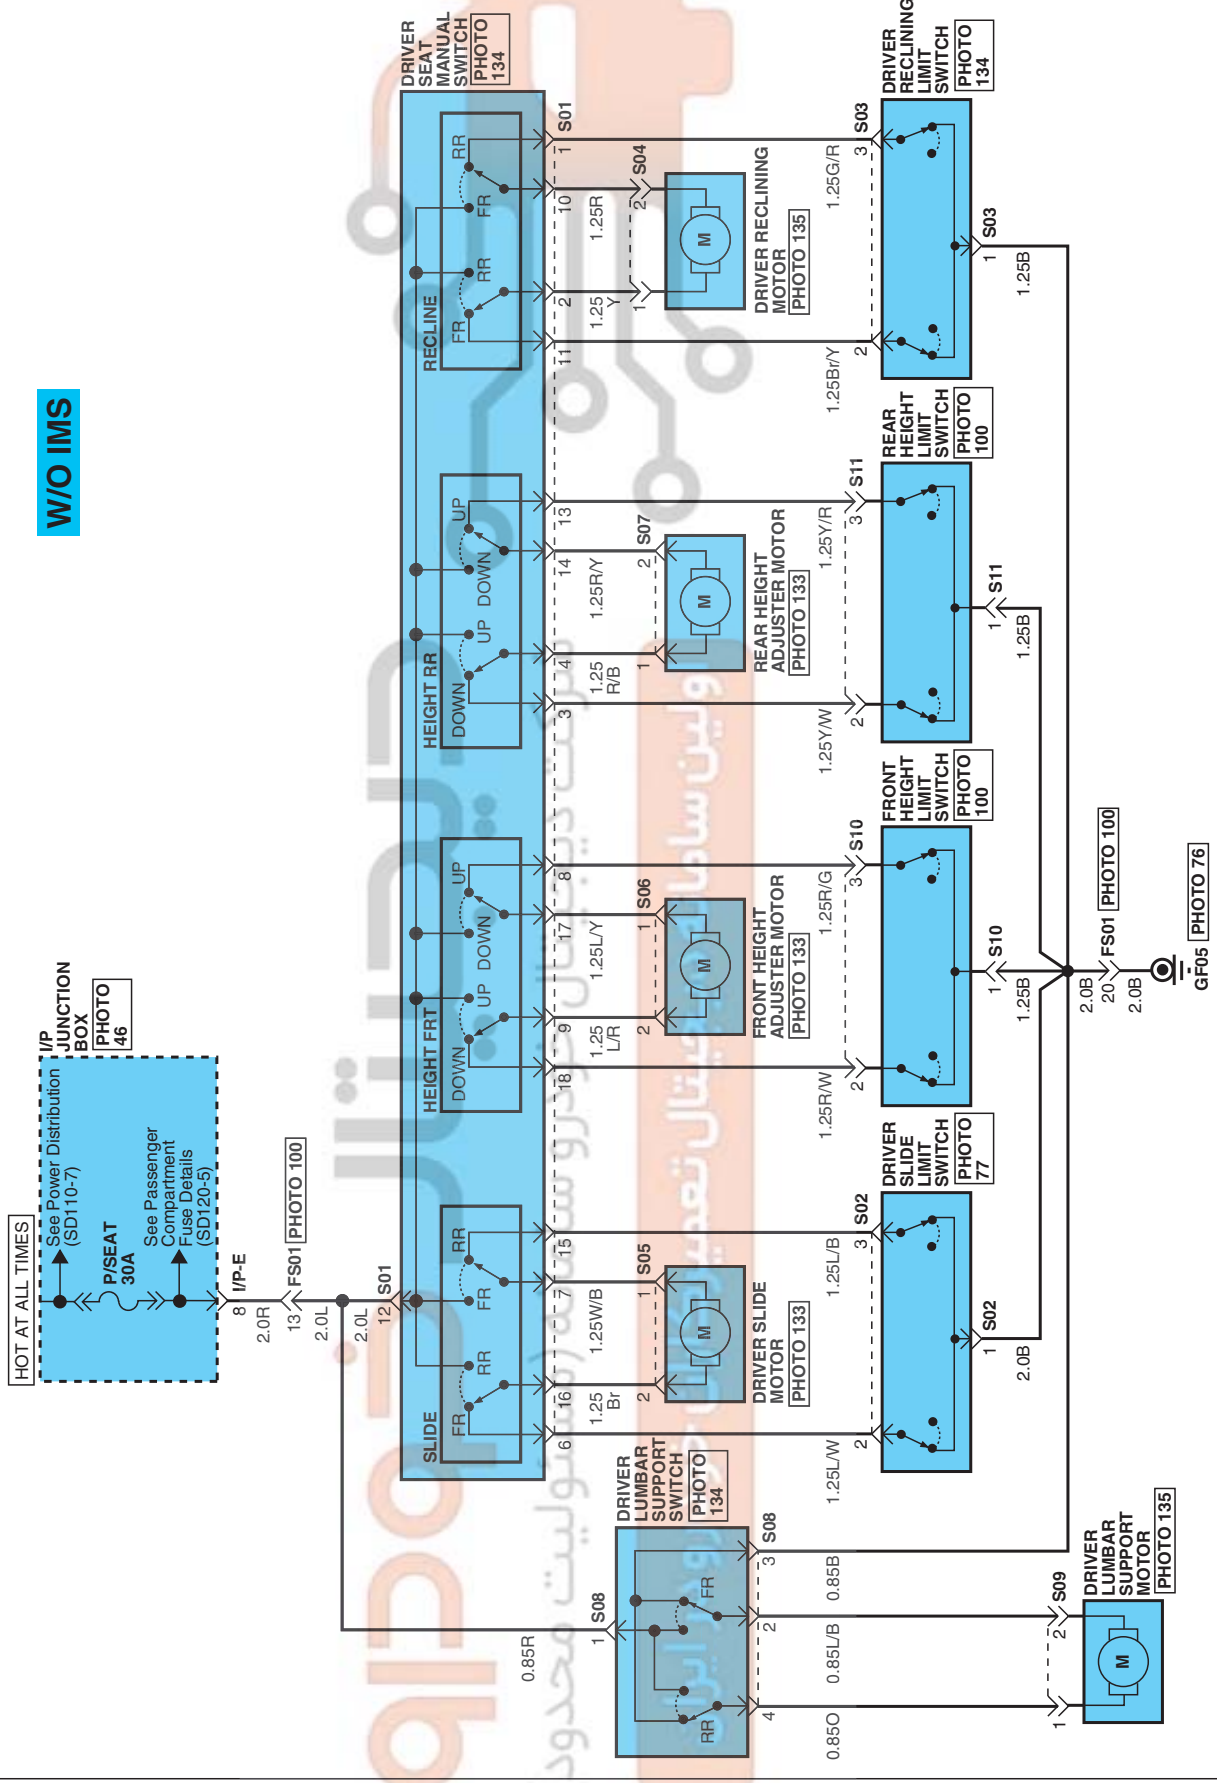

DRIVER POWER SEAT E65CEB81

Driver Power Seat (1)

SD880-1

W/O IMS

DRIVER POWER SEAT

Driver Power Seat (2)

SD880-2

<p>S01</p>  <p>CR18F016</p>	<p>S02</p>  <p>CR03F005</p>	<p>S03</p>  <p>CR03F005</p>	<p>S04</p>  <p>CR02M056</p>
<p>S05</p>  <p>CR02F012</p>	<p>S06</p>  <p>CR02F025</p>	<p>S07</p>  <p>CR02F025</p>	<p>S08</p>  <p>CR04F007</p>
<p>S09</p>  <p>CR02M018</p>	<p>S10</p>  <p>CR03M017</p>	<p>S11</p>  <p>CR03M017</p>	<p>BLANK</p>