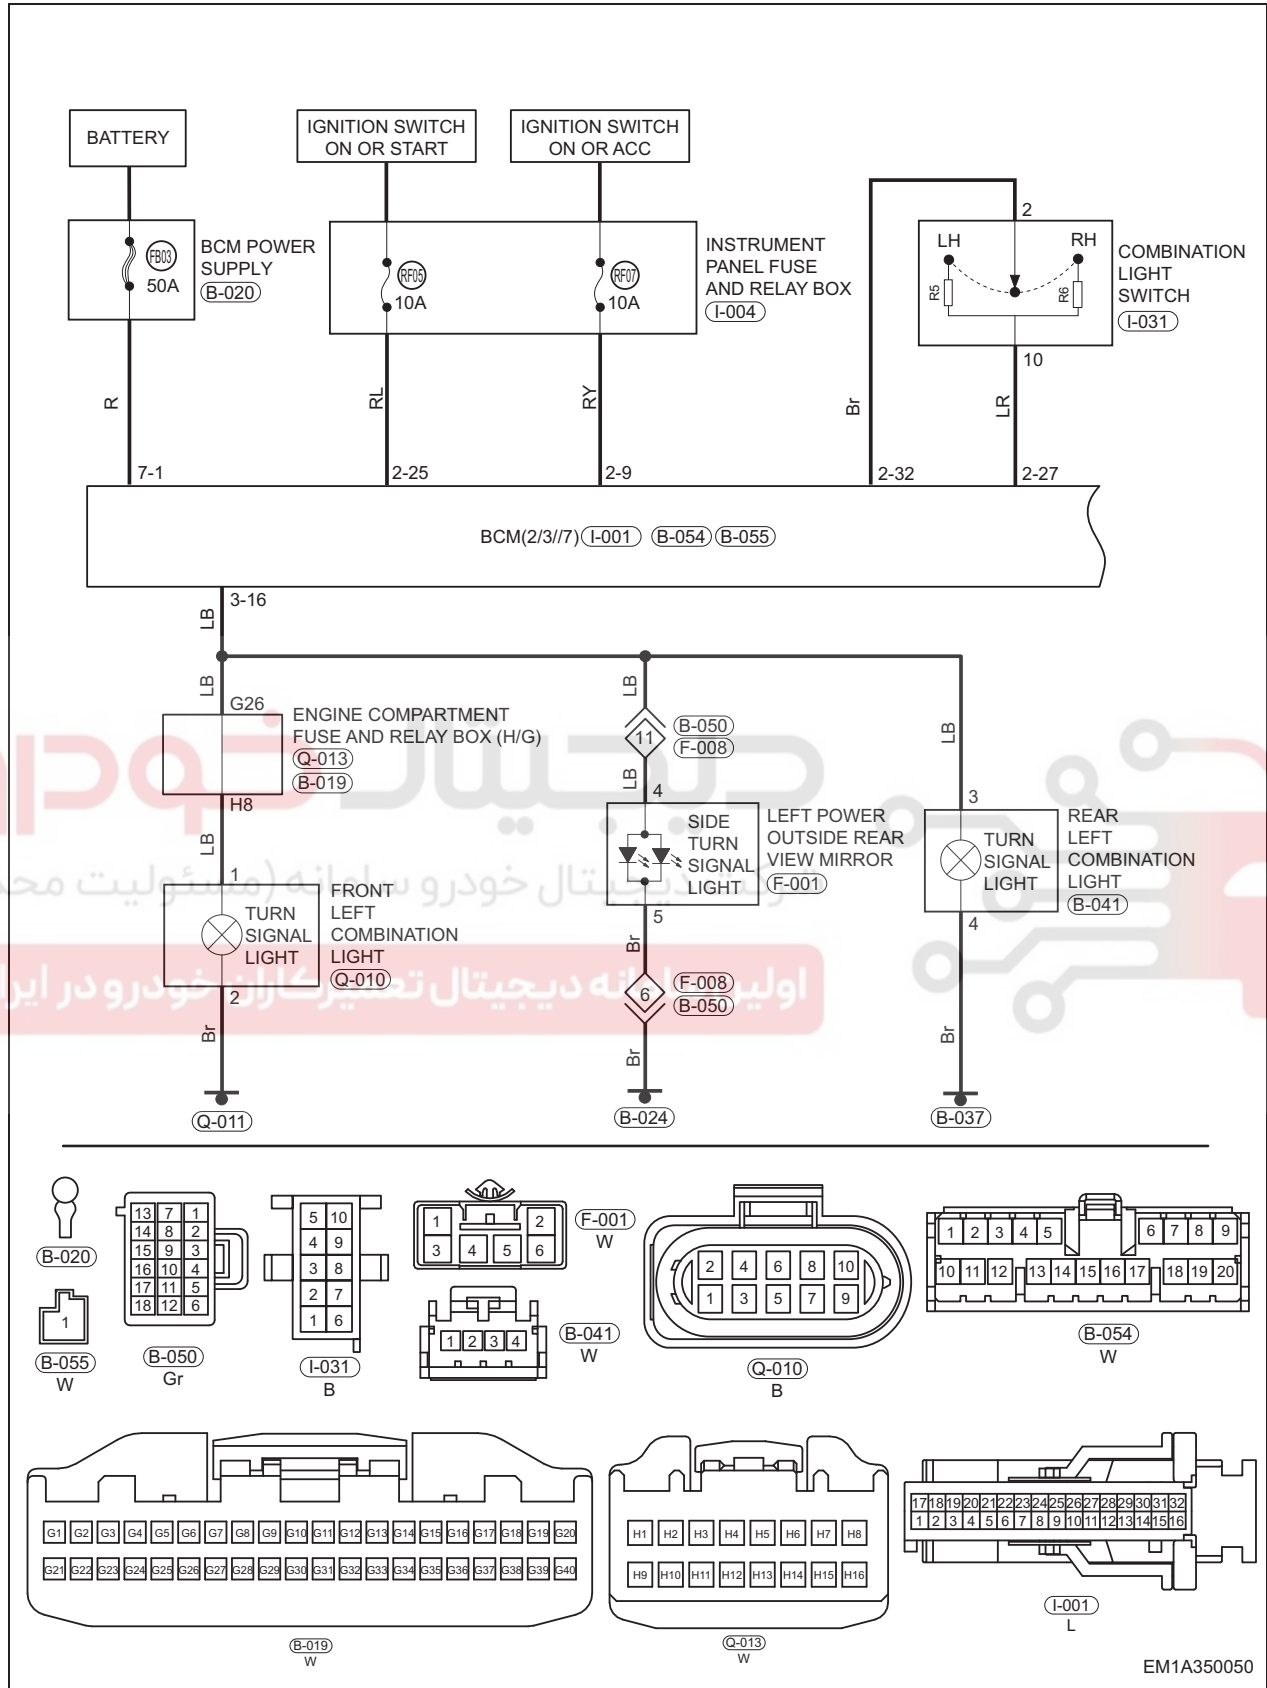

Turn Signal Light (Page 1 of 2)

EM1A350050

Turn Signal Light (Page 2 of 2)

36