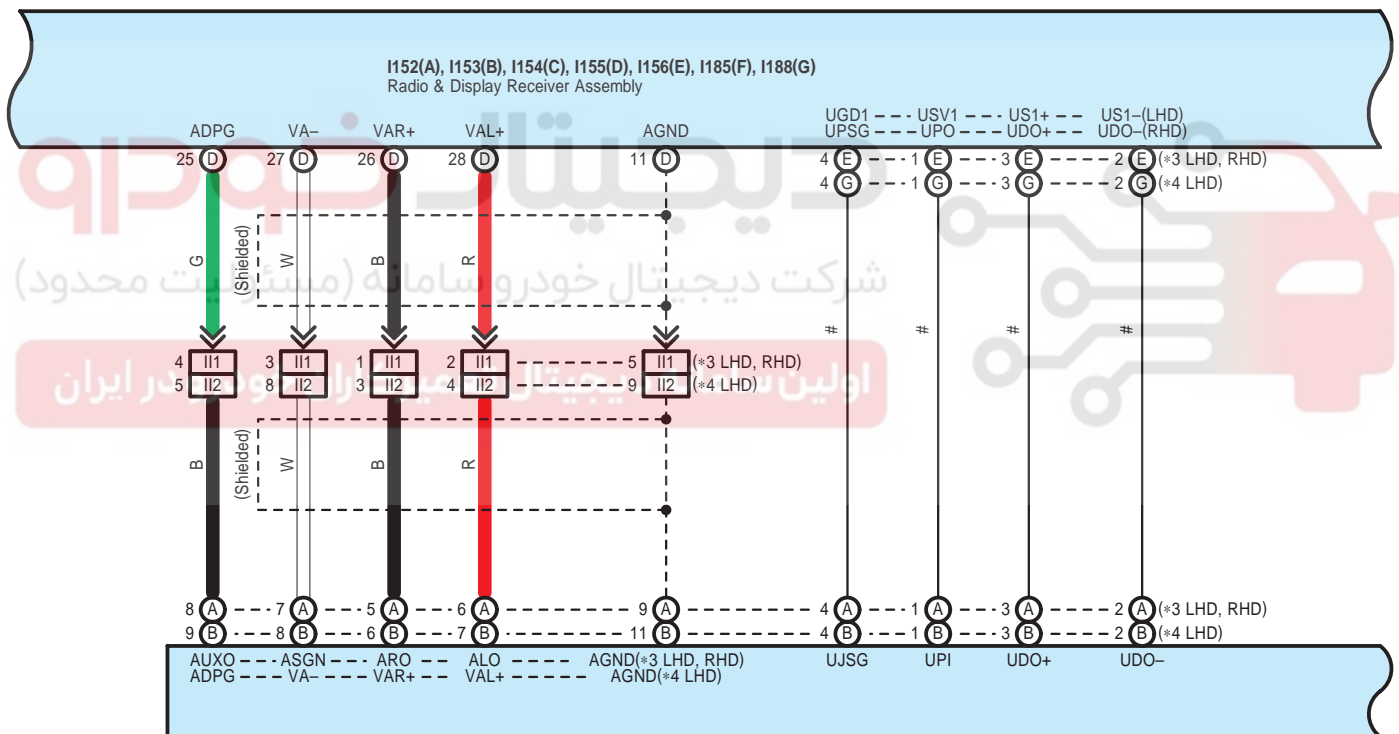

: There is no wire color information.

Audio System , Parking Assist <Rear View Monitor>

Audio System , Parking Assist <Rear View Monitor>

Audio System , Parking Assist <Rear View Monitor>

Audio System , Parking Assist <Rear View Monitor>

Audio System , Parking Assist <Rear View Monitor>

Audio System , Parking Assist <Rear View Monitor>

Audio System , Parking Assist <Rear View Monitor>

3A
White

3B
White

3D
White

AA1
Blue

AA2
White

A11
White

Audio System , Parking Assist <Rear View Monitor>

EA2
White

EA3
White

IA3
Blue

IA4
Gray

IA7
Gray

Audio System , Parking Assist <Rear View Monitor>