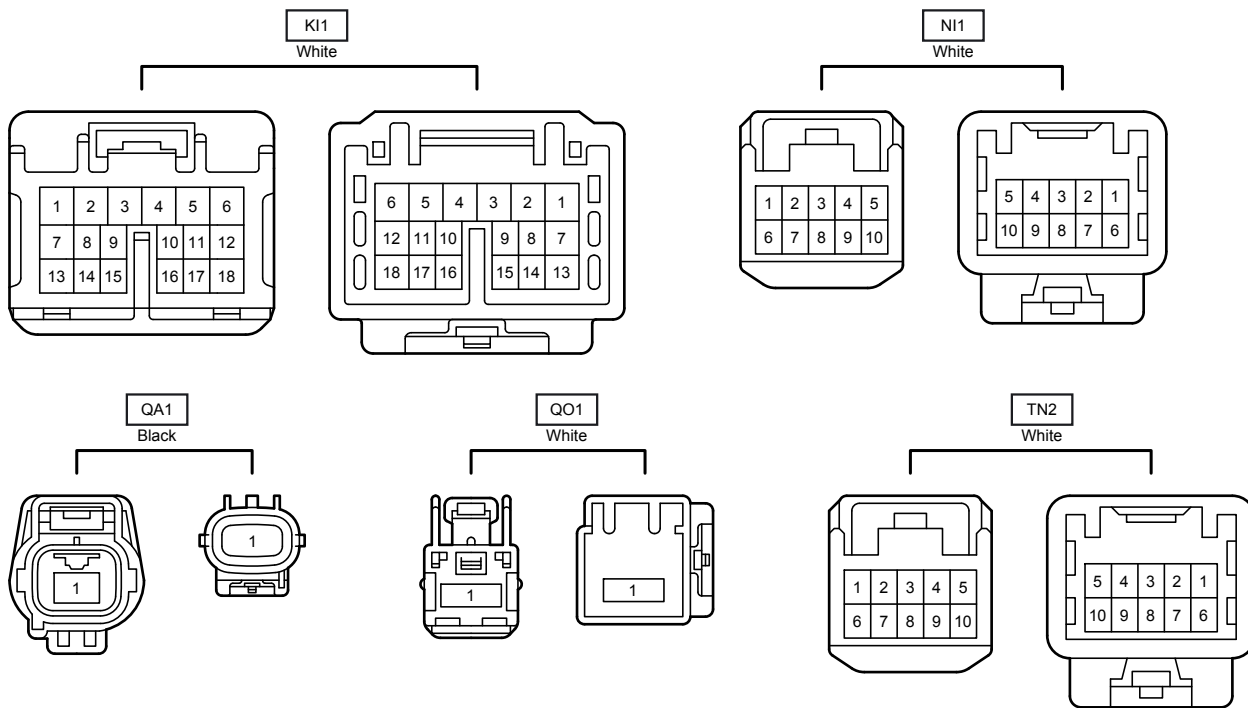

Audio System , Parking Assist <Rear View Monitor>