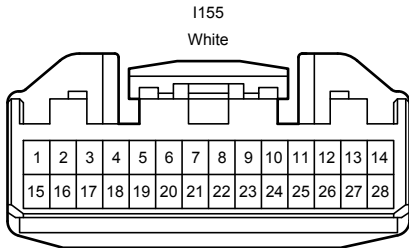

Audio System , Parking Assist <Rear View Monitor>