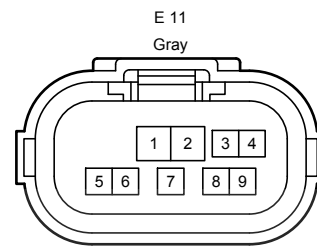

: There is no wire color information.

Audio System , Parking Assist <Rear View Monitor>

Audio System , Parking Assist <Rear View Monitor>

Audio System , Parking Assist <Rear View Monitor>

Audio System , Parking Assist <Rear View Monitor>

Audio System , Parking Assist <Rear View Monitor>

Audio System , Parking Assist <Rear View Monitor>

Audio System , Parking Assist <Rear View Monitor>

3A
White

3B
White

3D
White

AA1
Blue

AA2
White