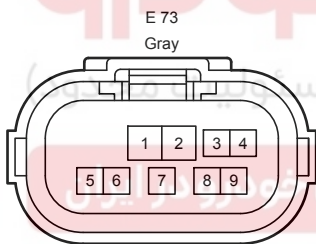

: There is no wire color information.

Audio System , Parking Assist <Rear View Monitor>

Audio System , Parking Assist <Rear View Monitor>

Audio System , Parking Assist <Rear View Monitor>

Audio System , Parking Assist <Rear View Monitor>

Audio System , Parking Assist <Rear View Monitor>

Audio System , Parking Assist <Rear View Monitor>

Audio System , Parking Assist <Rear View Monitor>

3A
White

3B
White

3D
White

AA1
Blue

AA2
White