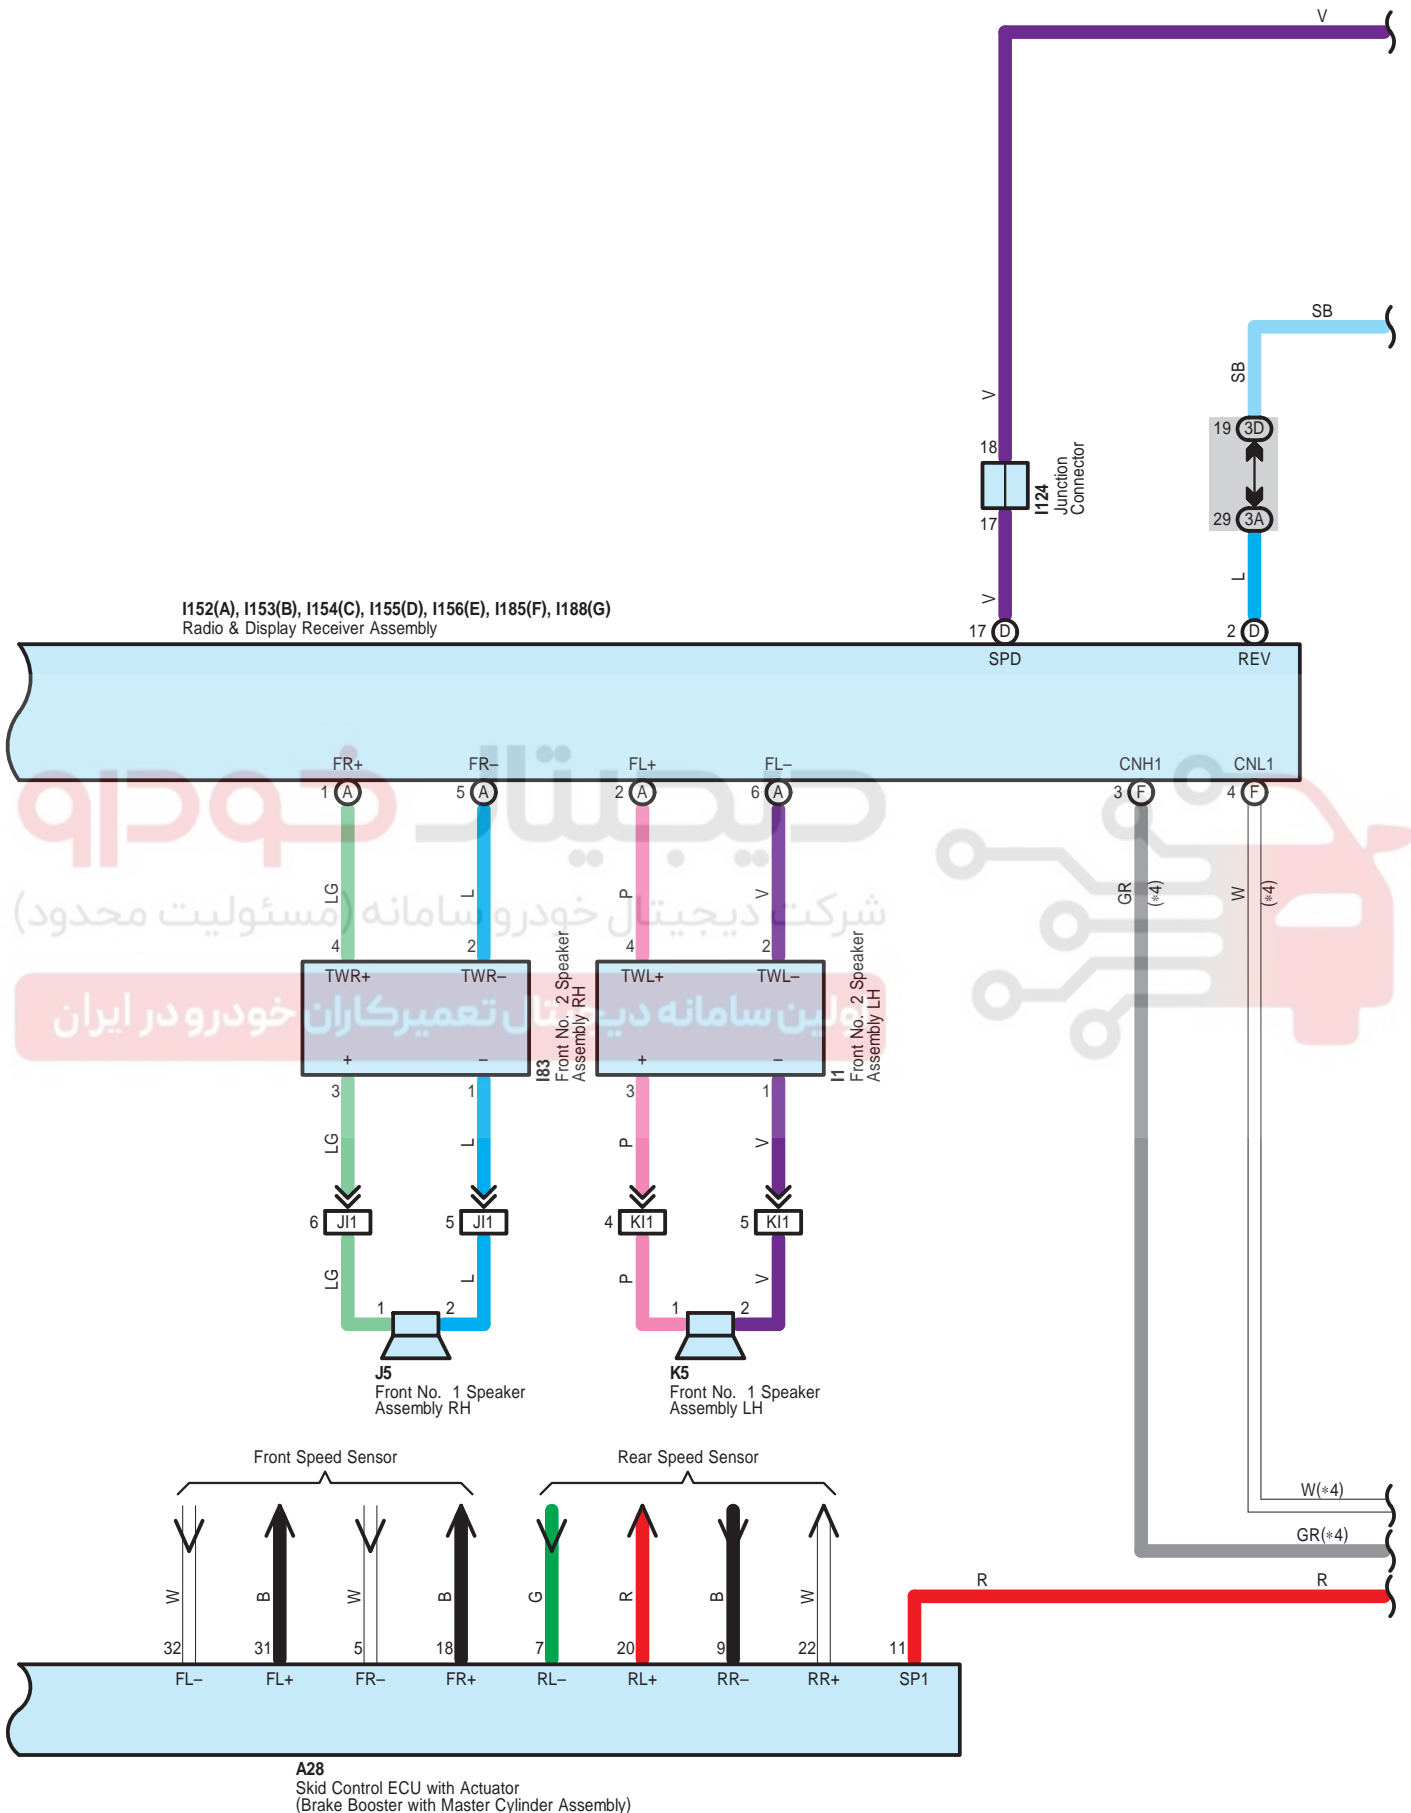

: There is no wire color information.

Audio System , Parking Assist <Rear View Monitor>

Audio System , Parking Assist <Rear View Monitor>

Audio System , Parking Assist <Rear View Monitor>

Audio System , Parking Assist <Rear View Monitor>

Audio System , Parking Assist <Rear View Monitor>

Audio System , Parking Assist <Rear View Monitor>

Audio System , Parking Assist <Rear View Monitor>

3A
White

3B
White

3D
White

AA1
Blue

AA2
White

A11
White

Audio System , Parking Assist <Rear View Monitor>

EA2
White

EA3
White

IA3
Blue

IA4
Gray

IA7
Gray

Audio System , Parking Assist <Rear View Monitor>