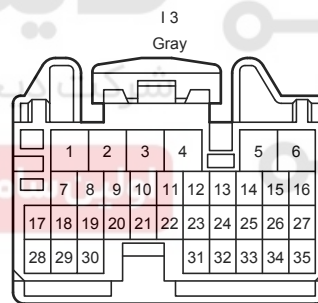

: There is no wire color information.

Audio System , Parking Assist <Rear View Monitor>

Audio System , Parking Assist <Rear View Monitor>

Audio System , Parking Assist <Rear View Monitor>

Audio System , Parking Assist <Rear View Monitor>

Audio System , Parking Assist <Rear View Monitor>

Audio System , Parking Assist <Rear View Monitor>

Audio System , Parking Assist <Rear View Monitor>

3A
White

3B
White

3D
White

AA1
Blue

AA2
White