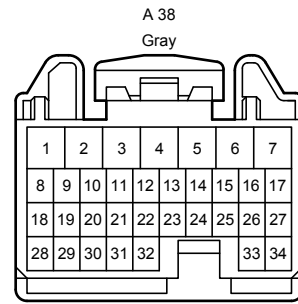

Audio System , Parking Assist <Rear View Monitor>