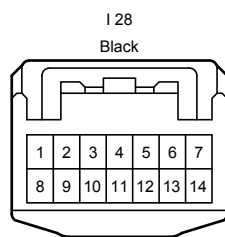

: There is no wire color information.

Audio System , Parking Assist <Rear View Monitor>

Audio System , Parking Assist <Rear View Monitor>

Audio System , Parking Assist <Rear View Monitor>

Audio System , Parking Assist <Rear View Monitor>

Audio System , Parking Assist <Rear View Monitor>

Audio System , Parking Assist <Rear View Monitor>

Audio System , Parking Assist <Rear View Monitor>

3A
White

3B
White

3D
White

AA1
Blue

AA2
White