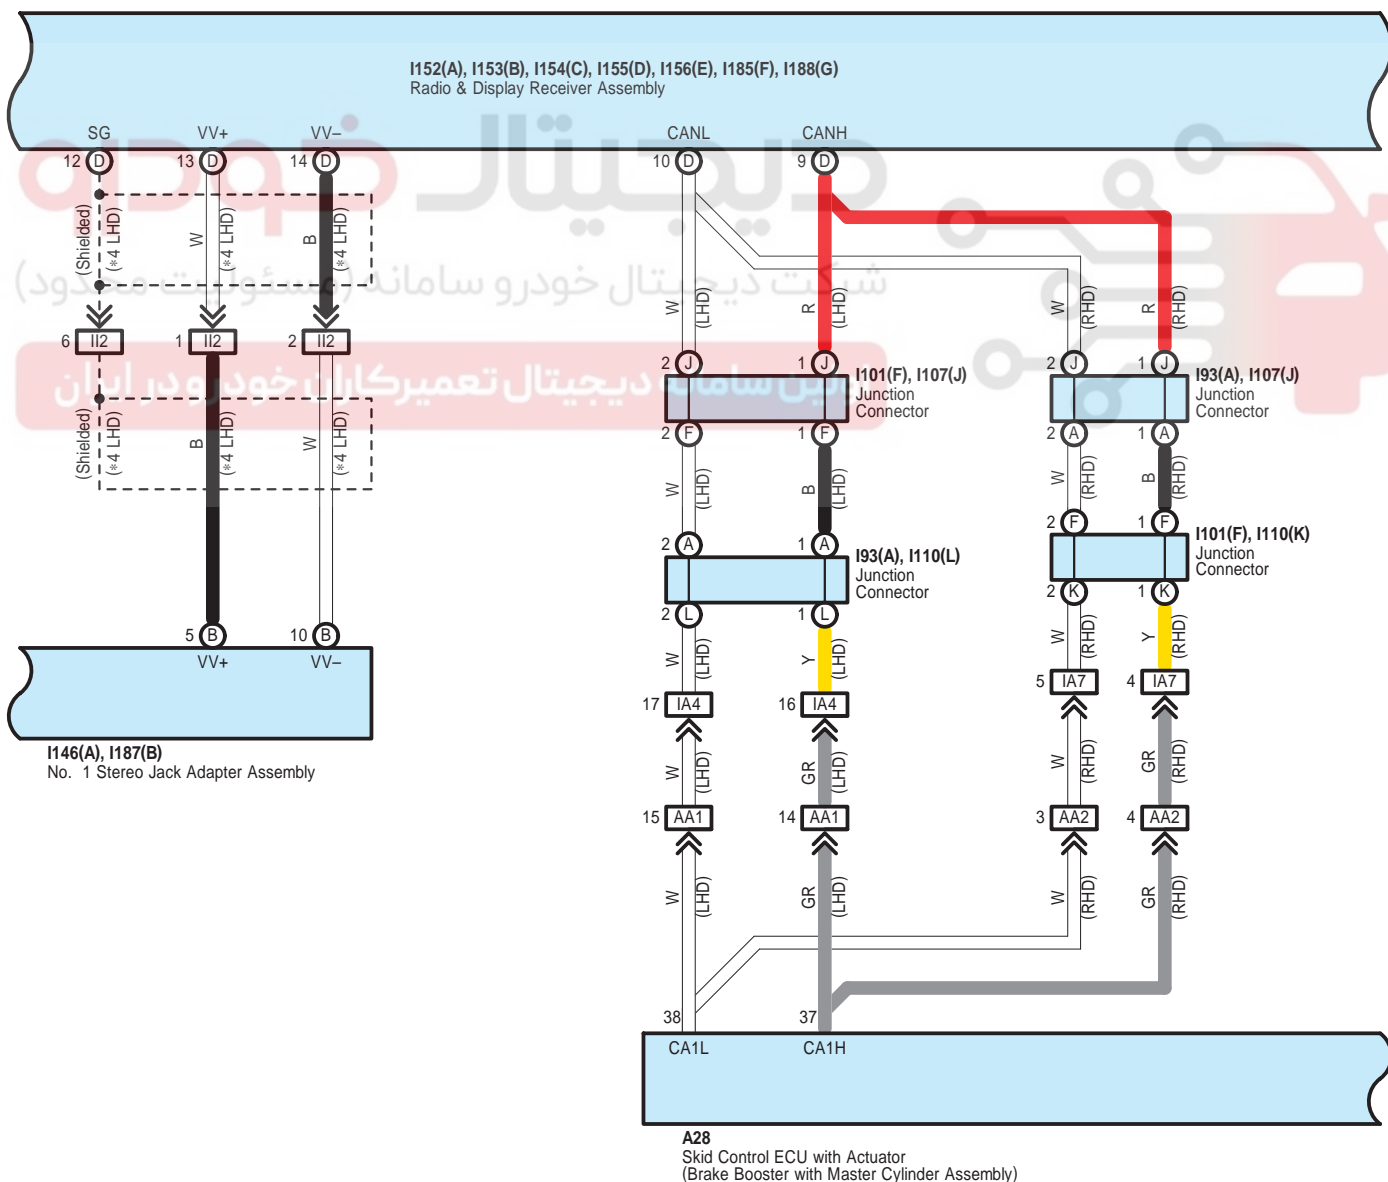

: There is no wire color information.

Audio System , Parking Assist <Rear View Monitor>

Audio System , Parking Assist <Rear View Monitor>

Audio System , Parking Assist <Rear View Monitor>

Audio System , Parking Assist <Rear View Monitor>