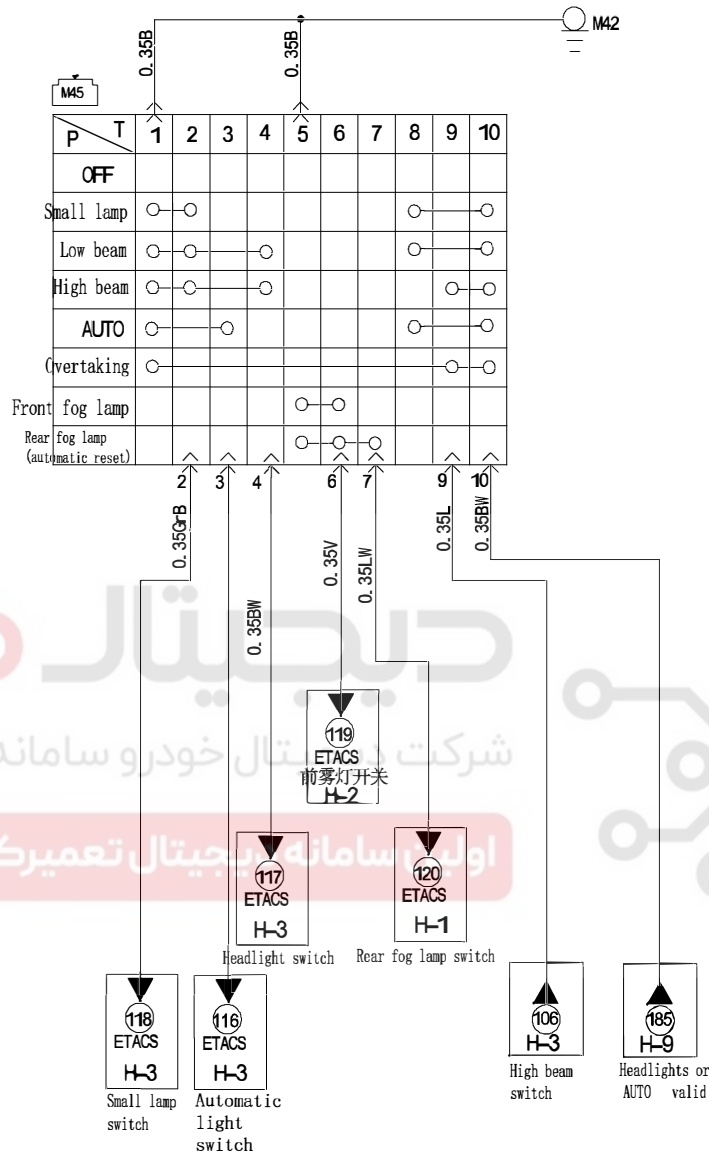

Lighting-combined light switch

G-5

M45 Combined light switch

Lighting		G-6
Component location index		
Component code	Component name	
M47	Headlamp adjusting switch	
E11	Front right combination light	
E23	Front left combination light	
F22	Rear left combination light	
F44	Rear right combination light	
F29	Left license plate light	
F30	Right license plate light	
M48	Light regulating switch	
F24	Left rear fog light	
F27	Right rear fog light	
E29	Left front fog light	
E09	Right front fog light	
M45	Combination light switch	
D04	Left outside rearview mirror	
D24	Right outside rearview mirror	
M13	Warning light switch	
M55	Hazard warning relay	