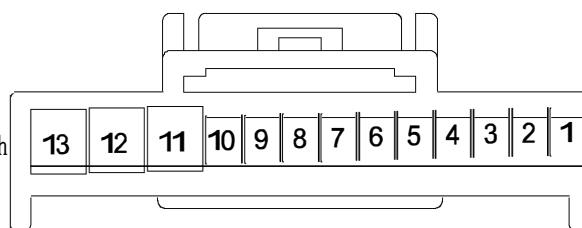

Lighting-combined light switch

G-5

M45 Combined light switch

Lighting		G-6
Component location index		
Component code	Component name	
M47	Headlamp adjusting switch	
E11	Front right combination light	
E23	Front left combination light	
F22	Rear left combination light	
F44	Rear right combination light	
F29	Left license plate light	
F30	Right license plate light	
M48	Light regulating switch	
F24	Left rear fog light	
F27	Right rear fog light	
E29	Left front fog light	
E09	Right front fog light	
M45	Combination light switch	
D04	Left outside rearview mirror	
D24	Right outside rearview mirror	
M13	Warning light switch	
M55	Hazard warning relay	