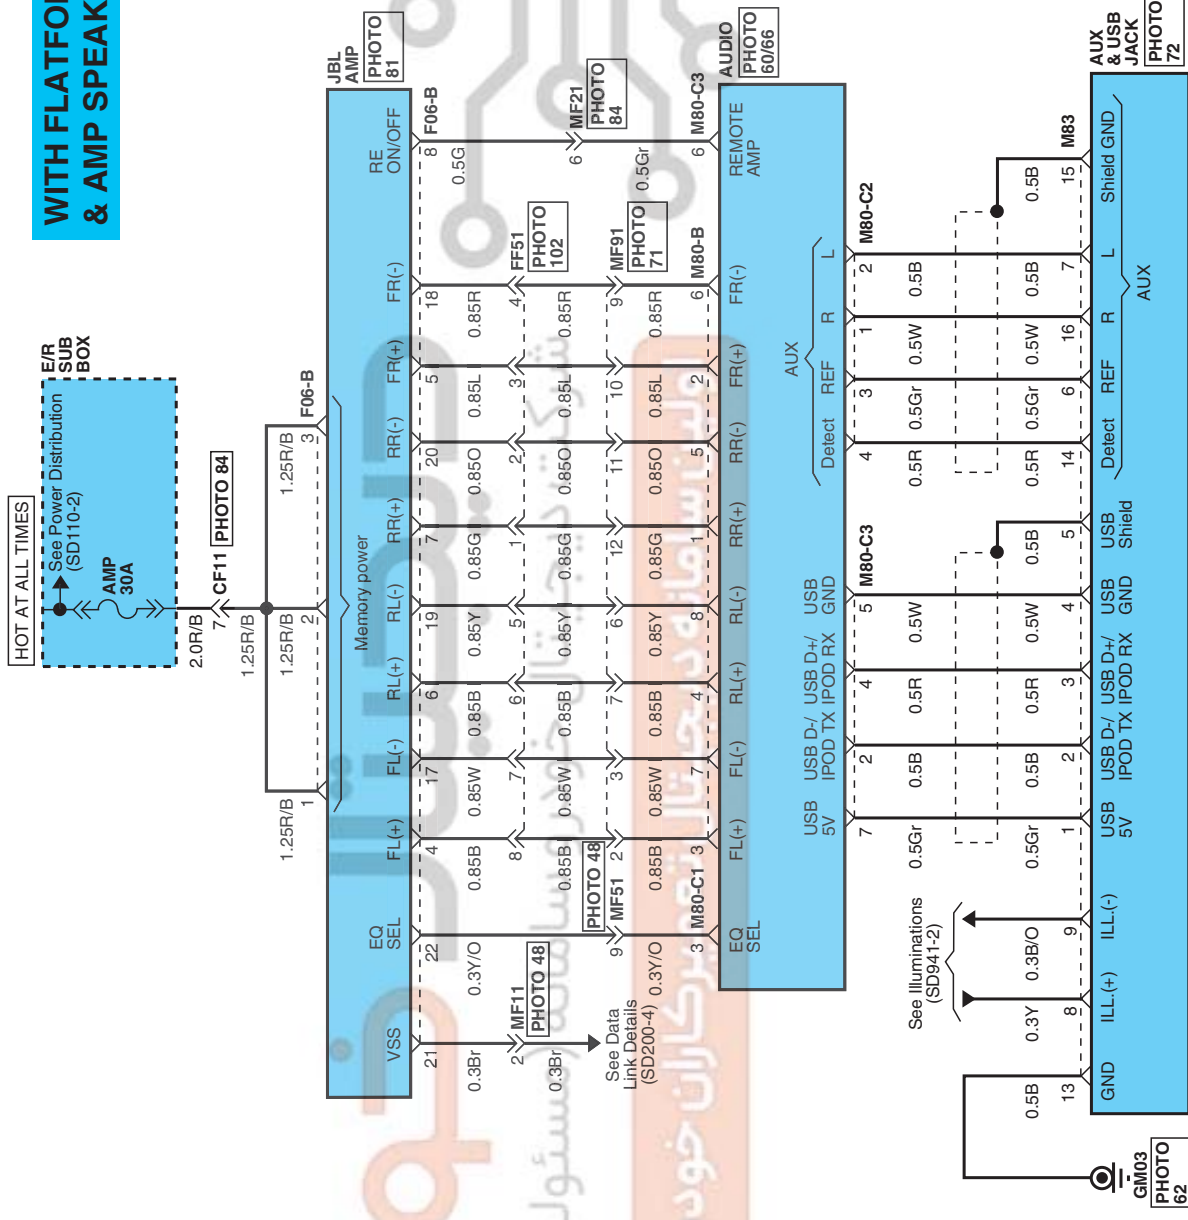

WITH FLATFORM AUDIO & AMP SPEAKER

AUDIO

Audio (5)

SD961-5

WITH FLATFORM AUDIO & AMP SPEAKER

AUDIO

Audio (6)

SD961-6