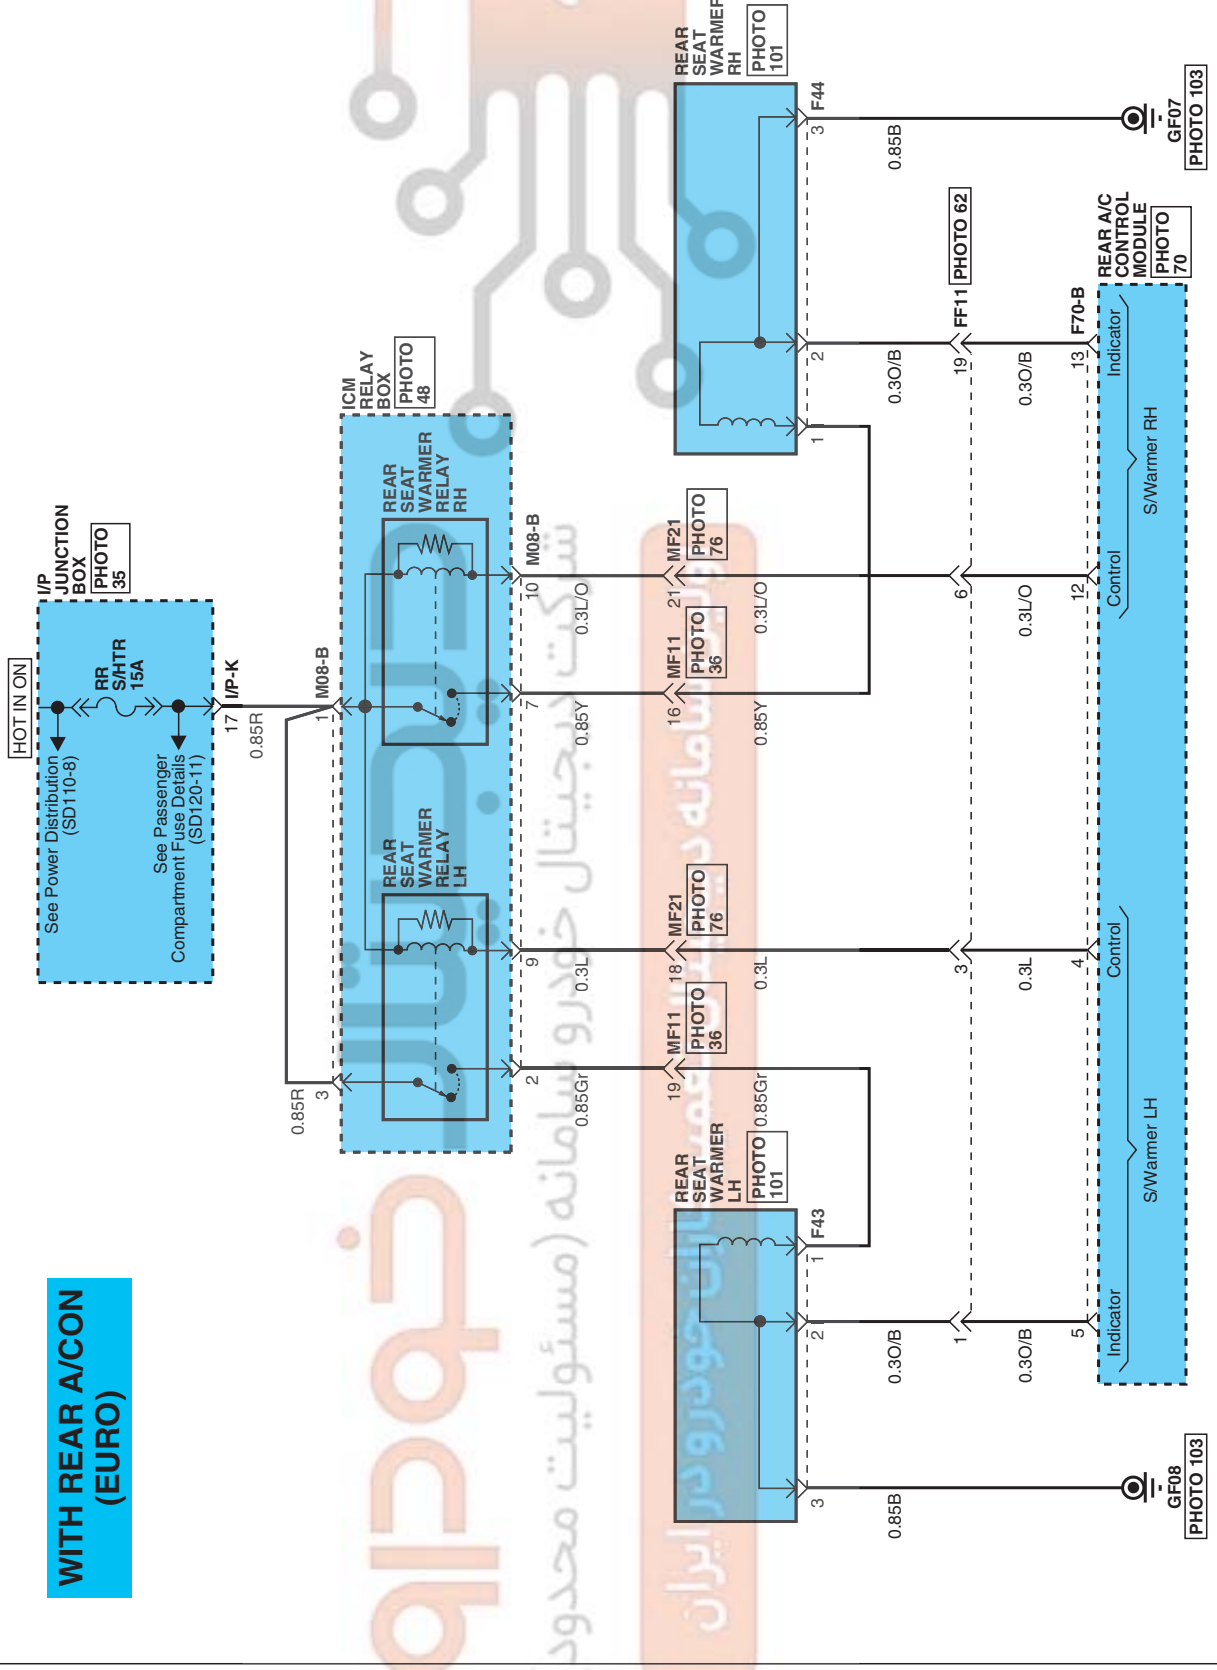

ADJUSTABLE SEAT WARMER SYSTEM EEA735F3

Adjustable Seat Warmer System (1)

SD885-1

EENS09865A

ADJUSTABLE SEAT WARMER SYSTEM

Adjustable Seat Warmer System (2)

SD885-2

WITH REAR A/CON (EXCEPT EURO)

ADJUSTABLE SEAT WARMER SYSTEM

Adjustable Seat Warmer System (3)

SD885-3

WITH REAR A/CON (EURO)

ADJUSTABLE SEAT WARMER SYSTEM

Adjustable Seat Warmer System (4)

SD885-4

W/O REAR A/CON

ADJUSTABLE SEAT WARMER SYSTEM

Adjustable Seat Warmer System (5)

SD885-5				
<p>F21</p>  <p>KET_090IL_10F_W_SW</p>	<p>F22</p>  <p>KET_090IL_10F_Y_SW</p>	<p>F43</p>  <p>KET_090IL_03F_W</p>	<p>F44</p>  <p>KET_090IL_03F_W</p>	
<p>F70-B</p>  <p>AMP_040M1_16F_B</p>	<p>F72</p>  <p>KET_090IL_06F_W</p>	<p>F73</p>  <p>KET_090IL_06F_W</p>	<p>M08-B</p>  <p>KET_090IL_14F_B</p>	
<p>S12</p>  <p>CR04M040</p>	<p>S26</p>  <p>CR04M040</p>	<p>S42</p>  <p>CR04M040</p>	<p>BLANK</p>	