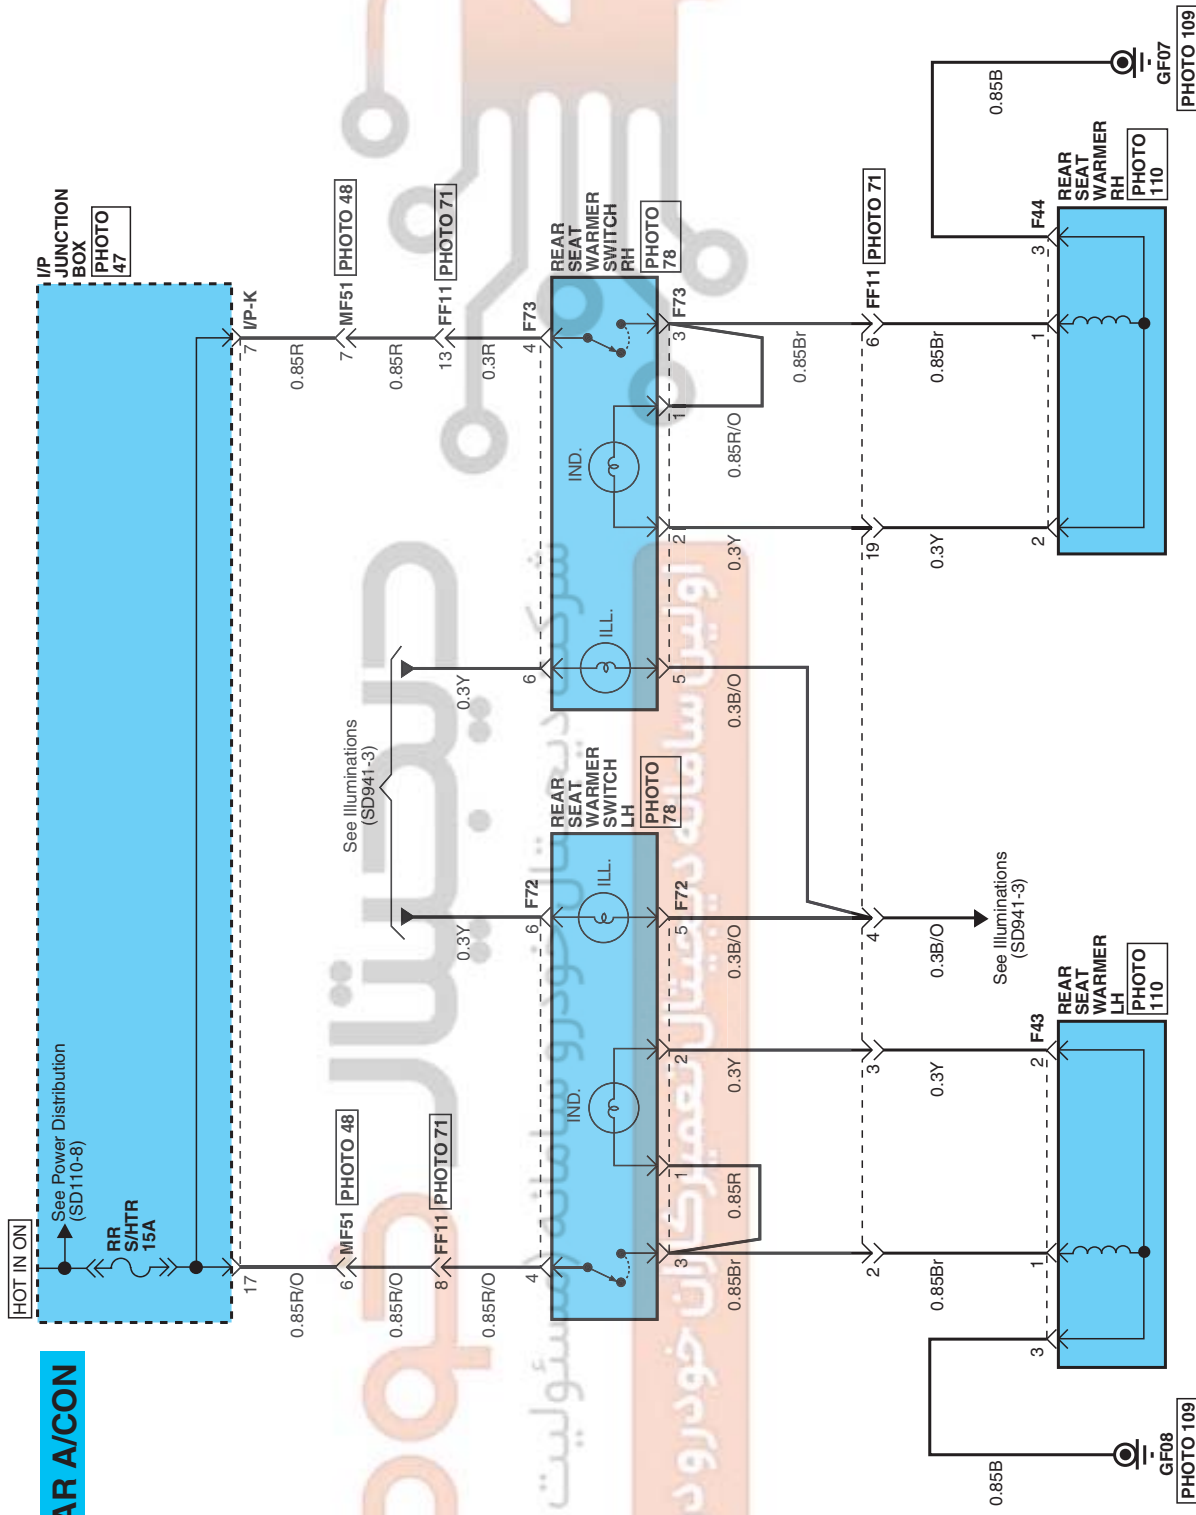

ADJUSTABLE SEAT WARMER SYSTEM EEA735F3

Adjustable Seat Warmer System (1)

SD885-1

EENS09865A

ADJUSTABLE SEAT WARMER SYSTEM

Adjustable Seat Warmer System (2)

SD885-2

WITH REAR A/CON (EXCEPT EURO)

ADJUSTABLE SEAT WARMER SYSTEM

Adjustable Seat Warmer System (3)

SD885-3

WITH REAR A/CON (EURO)

ADJUSTABLE SEAT WARMER SYSTEM

Adjustable Seat Warmer System (4)

SD885-4

W/O REAR A/CON

ADJUSTABLE SEAT WARMER SYSTEM

Adjustable Seat Warmer System (5)

SD885-5				
<p>F21</p>  <p>KET_090IL_10F_W_SW</p>	<p>F22</p>  <p>KET_090IL_10F_Y_SW</p>	<p>F43</p>  <p>KET_090IL_03F_W</p>	<p>F44</p>  <p>KET_090IL_03F_W</p>	
<p>F70-B</p>  <p>AMP_040M1_16F_B</p>	<p>F72</p>  <p>KET_090IL_06F_W</p>	<p>F73</p>  <p>KET_090IL_06F_W</p>	<p>M08-B</p>  <p>KET_090IL_14F_B</p>	
<p>S12</p>  <p>CR04M040</p>	<p>S26</p>  <p>CR04M040</p>	<p>S42</p>  <p>CR04M040</p>	<p>BLANK</p>	