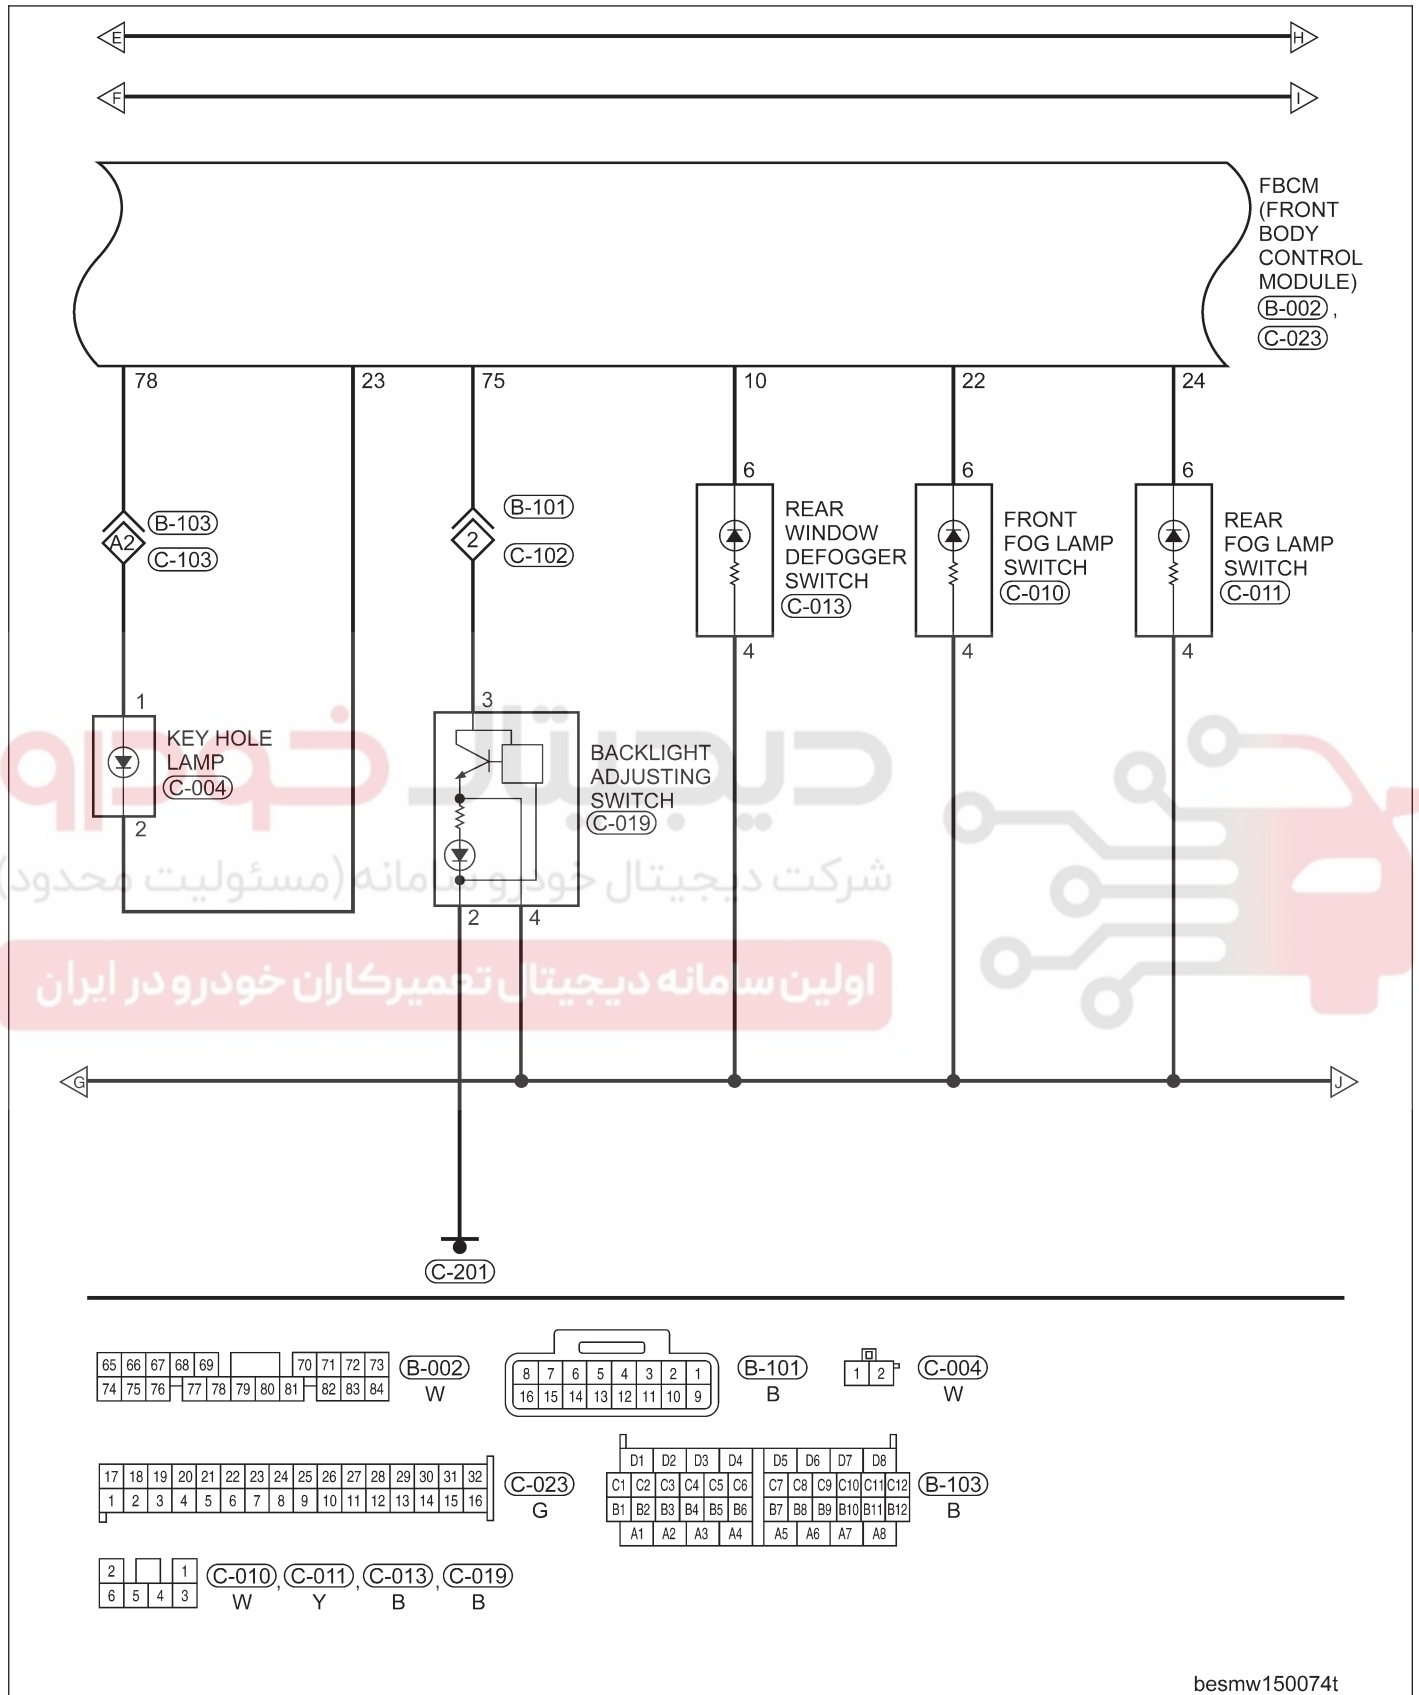

INTERIOR LAMPS

Electrical Schematics

Interior Lamps (Page 1 of 9)

besmw150072t

INTERIOR LAMPS

Interior Lamps (Page 2 of 9)

besmw150073t

INTERIOR LAMPS

Interior Lamps (Page 3 of 9)

INTERIOR LAMPS

Interior Lamps (Page 4 of 9)

besmw150075t

INTERIOR LAMPS

Interior Lamps (Page 5 of 9)

besmw150076t

INTERIOR LAMPS