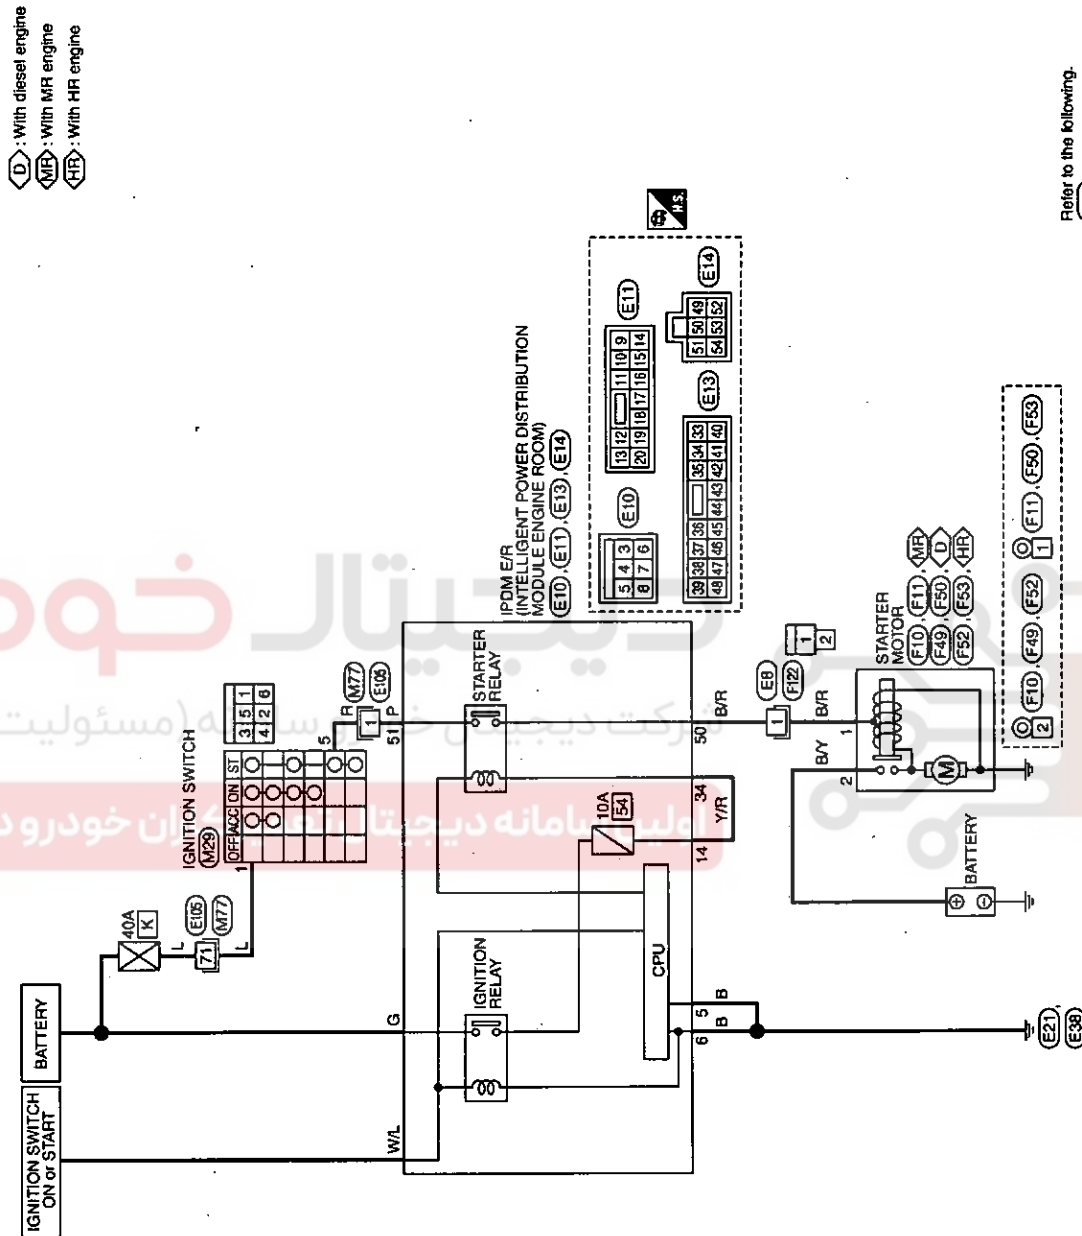

< COMPONENT DIAGNOSIS >

STARTING SYSTEM

Wiring Diagram - STARTING SYSTEM (M/T MODELS) -

INFOID:000000004900714

STARTING SYSTEM (WITH M/T)

(D) : With diesel engine
 (MR) : With MR engine
 (HR) : With HR engine

Refer to the following.
 (M77) - SUPER MULTIPLE
 JUNCTION (SMJ)

A
STR
C
D
E
F
G
H
I
J
K
L
M
N
O
P

JMBWA0012GE

< COMPONENT DIAGNOSIS >

Wiring Diagram - STARTING SYSTEM (CVT MODELS) -

INFOID:000000004900715

.MBWA0013GE