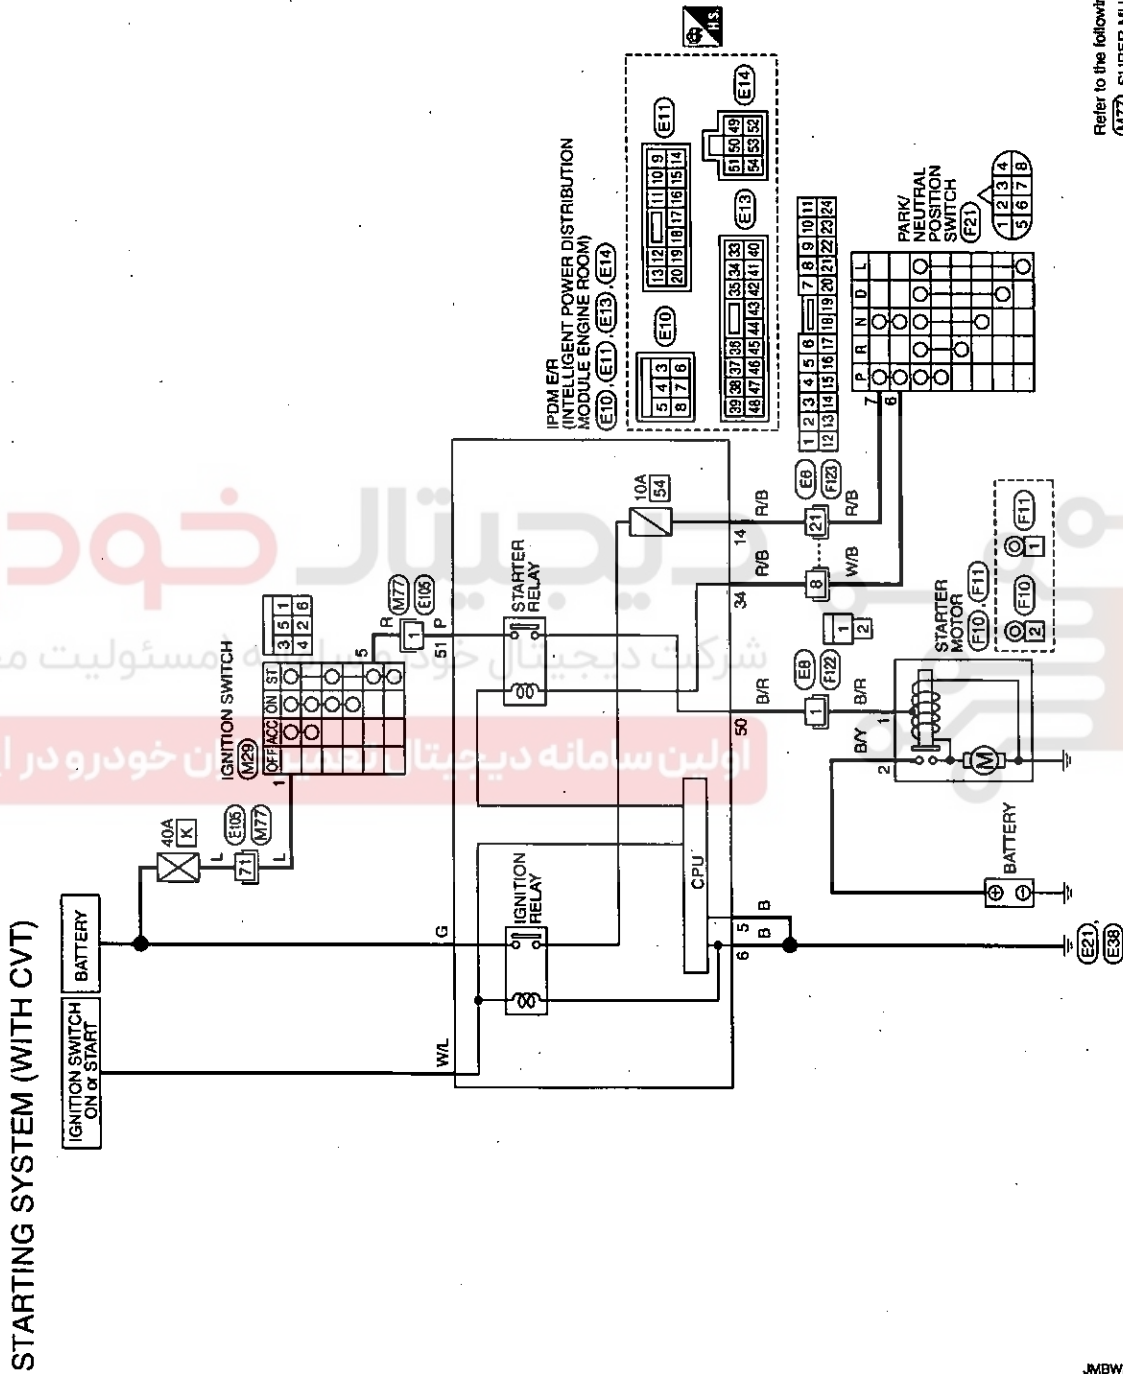

< COMPONENT DIAGNOSIS >

STARTING SYSTEM

Wiring Diagram - STARTING SYSTEM (M/T MODELS) -

INFOID:000000004900714

STARTING SYSTEM (WITH M/T)

(D) : With diesel engine
 (MR) : With MR engine
 (HR) : With HR engine

Refer to the following.
 (M77) - SUPER MULTIPLE
 JUNCTION (SMJ)

A
STR
C
D
E
F
G
H
I
J
K
L
M
N
O
P

JMBWA0012GE

< COMPONENT DIAGNOSIS >

Wiring Diagram - STARTING SYSTEM (CVT MODELS) -

INFOID:000000004900715

.MBWA0013GE