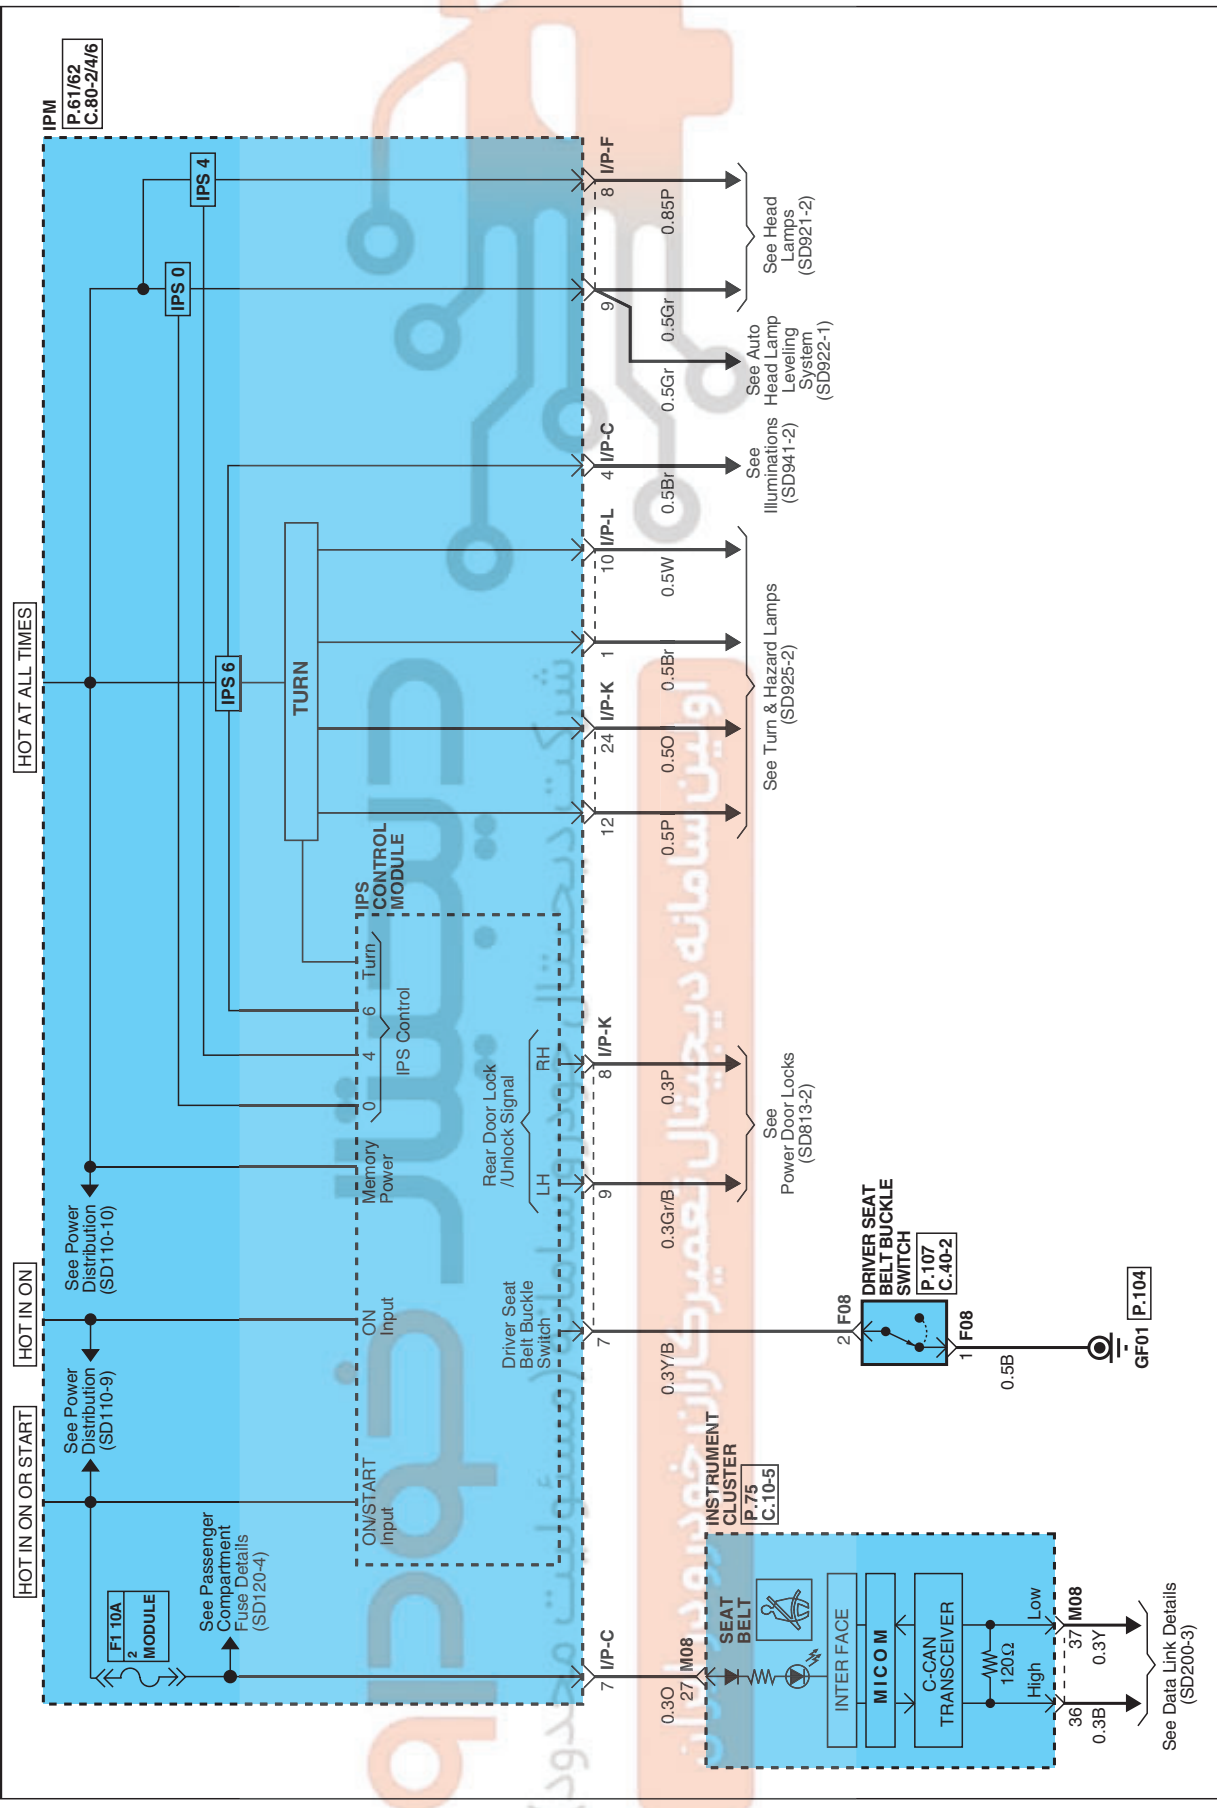

INTELLIGENT POWER SWITCH (IPS) SYSTEM

E9D49C2A

Intelligent Power Switch (IPS) System (1)

SD952-5

※ IPS (Intelligent Power Switch)

INTELLIGENT POWER SWITCH (IPS) SYSTEM

Intelligent Power Switch (IPS) System (2)

SD952-6

EVGSD12952FL

INTELLIGENT POWER SWITCH (IPS) SYSTEM

Intelligent Power Switch (IPS) System (3)

SD952-7