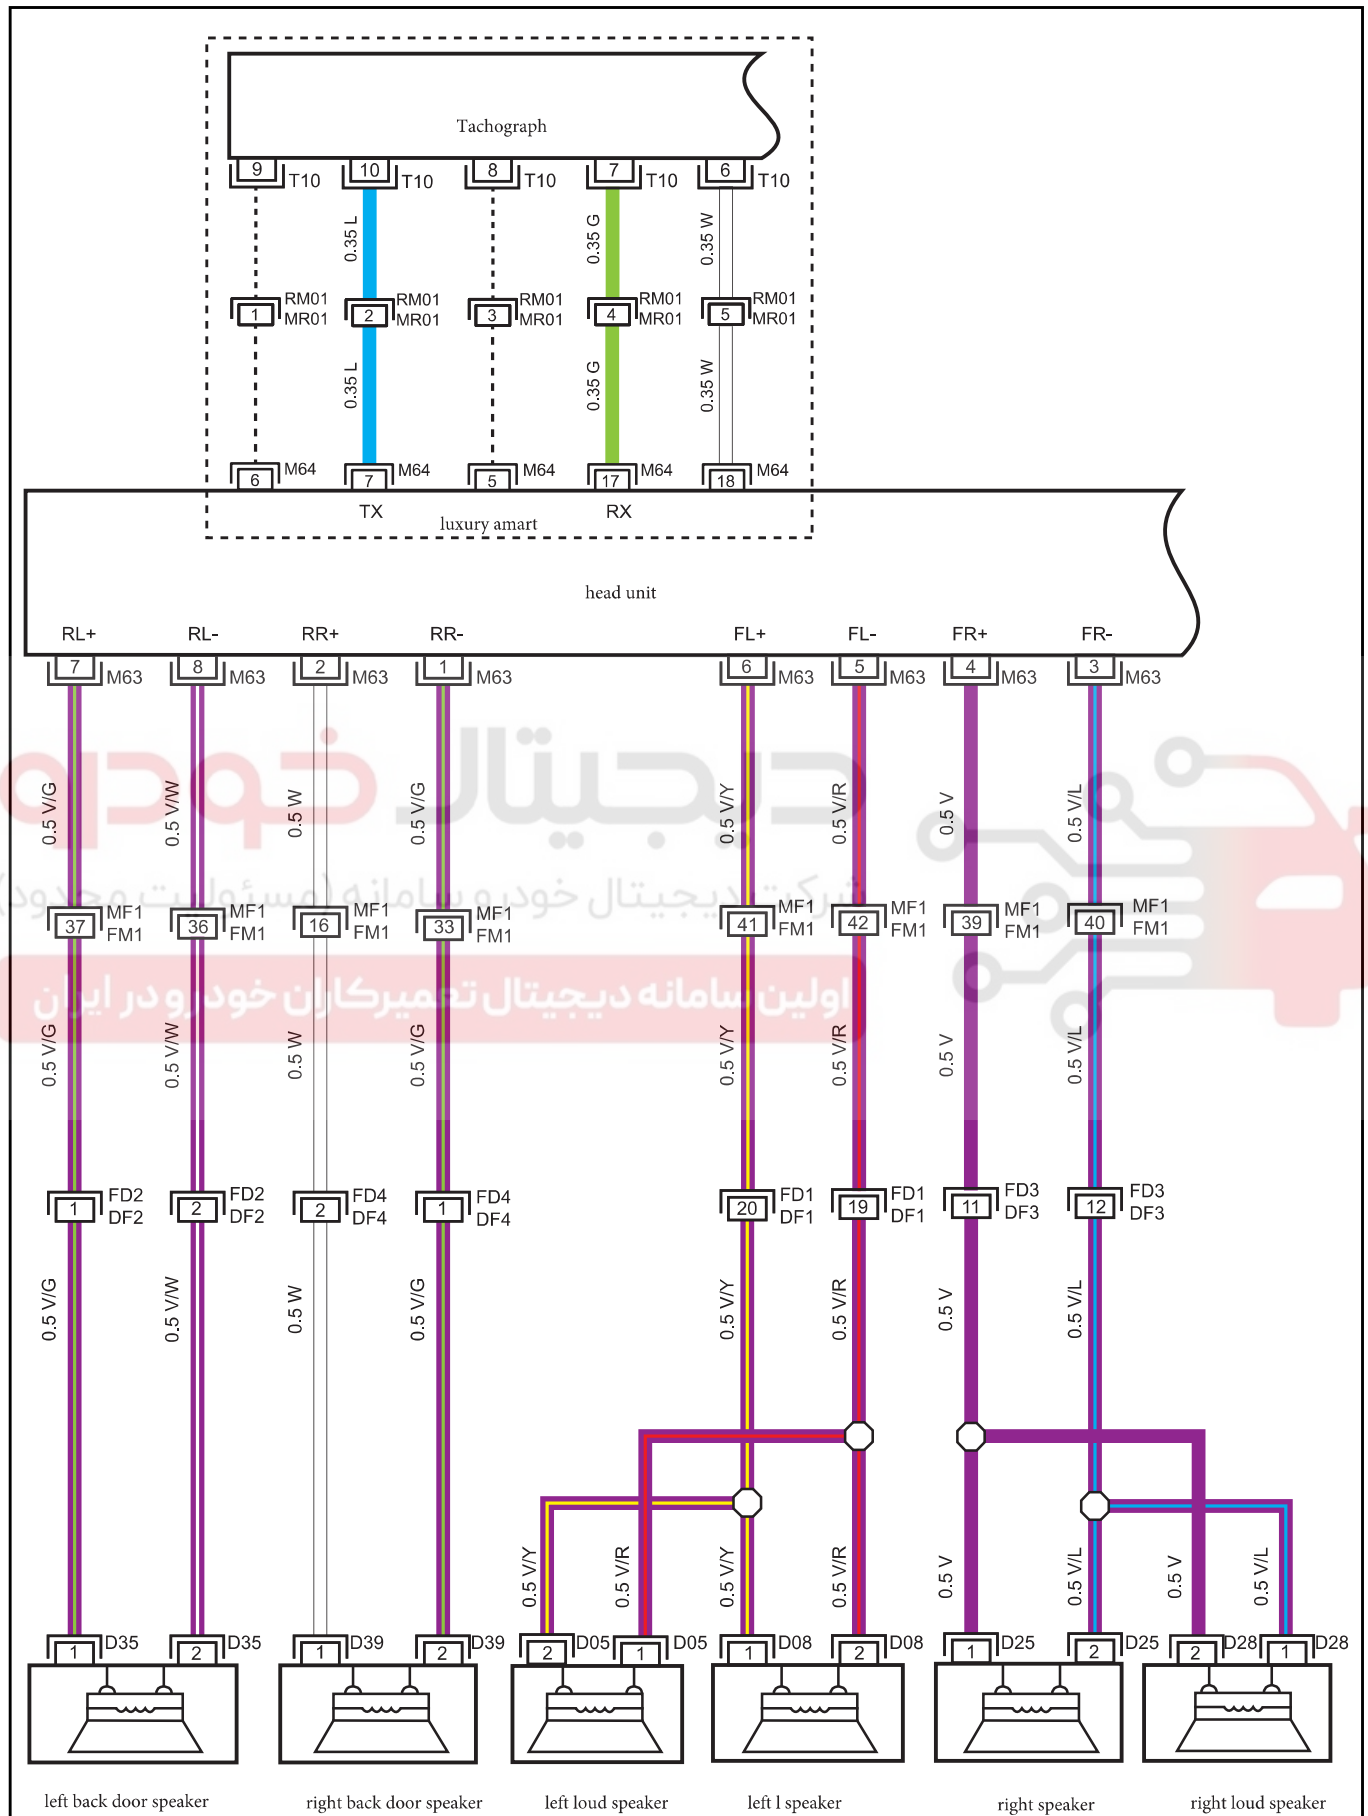

audio 1

harness connector	name	page
M32	wiper switch harness connector	26
M62	MP5 A harness connector	26
M64	MP5 C harness connector	26
M35	clock spring harness connector	25
M17	brake switch harness connector	25
M70	voice control module harness connector	26
TG10	camera harness connector	54
PME	IP.BOX E harness connector	25
PMF	IP.BOX F harness connector	25
MF2	major line connect body line 2	26
FM2	body line connect major line 2	43
FT2	body line connect backdoor line	45
TF2	backdoor line connect body line	54
EF1	engine line connect body line	17
FE1	body line connect engine line	43
M31	connect ground	63
M52	connect ground	63

connecting point	note	page
M62-6	to background light	139
M64-10	to CAN communication system	229
M64-11	to CAN communication system	229

audio 2

harness connector	name	page
M63	MP5 B harness connector	25
M64	MP5 C harness connector	26
T10	tachograph (front assemble) harness connector	36
D05	left loud speaker harness connector	49
D08	left speaker harness connector	49
D25	right speaker harness connector	53
D28	right loud speaker harness connector	53
D35	left back speaker harness connector	
D39	right back speaker harness connector	53
MF1	major line connect body line 1	26
FM1	frame line connect major line 1	43
FD1	body line connect left front door line 1	43
DF1	left front door line connect body line 1	49
FD2	body line connect left back door line 2	43
DF2	left back door line connect body line 2	49
FD3	body line connect right front door line 1	43
DF3	right front door line connect body line 1	53
FD4	body line connect right back door line 1	45
DF4	right back door connect body line 1	53
MR01	major line connect top line connector	26
RM01	top line connect major line	36