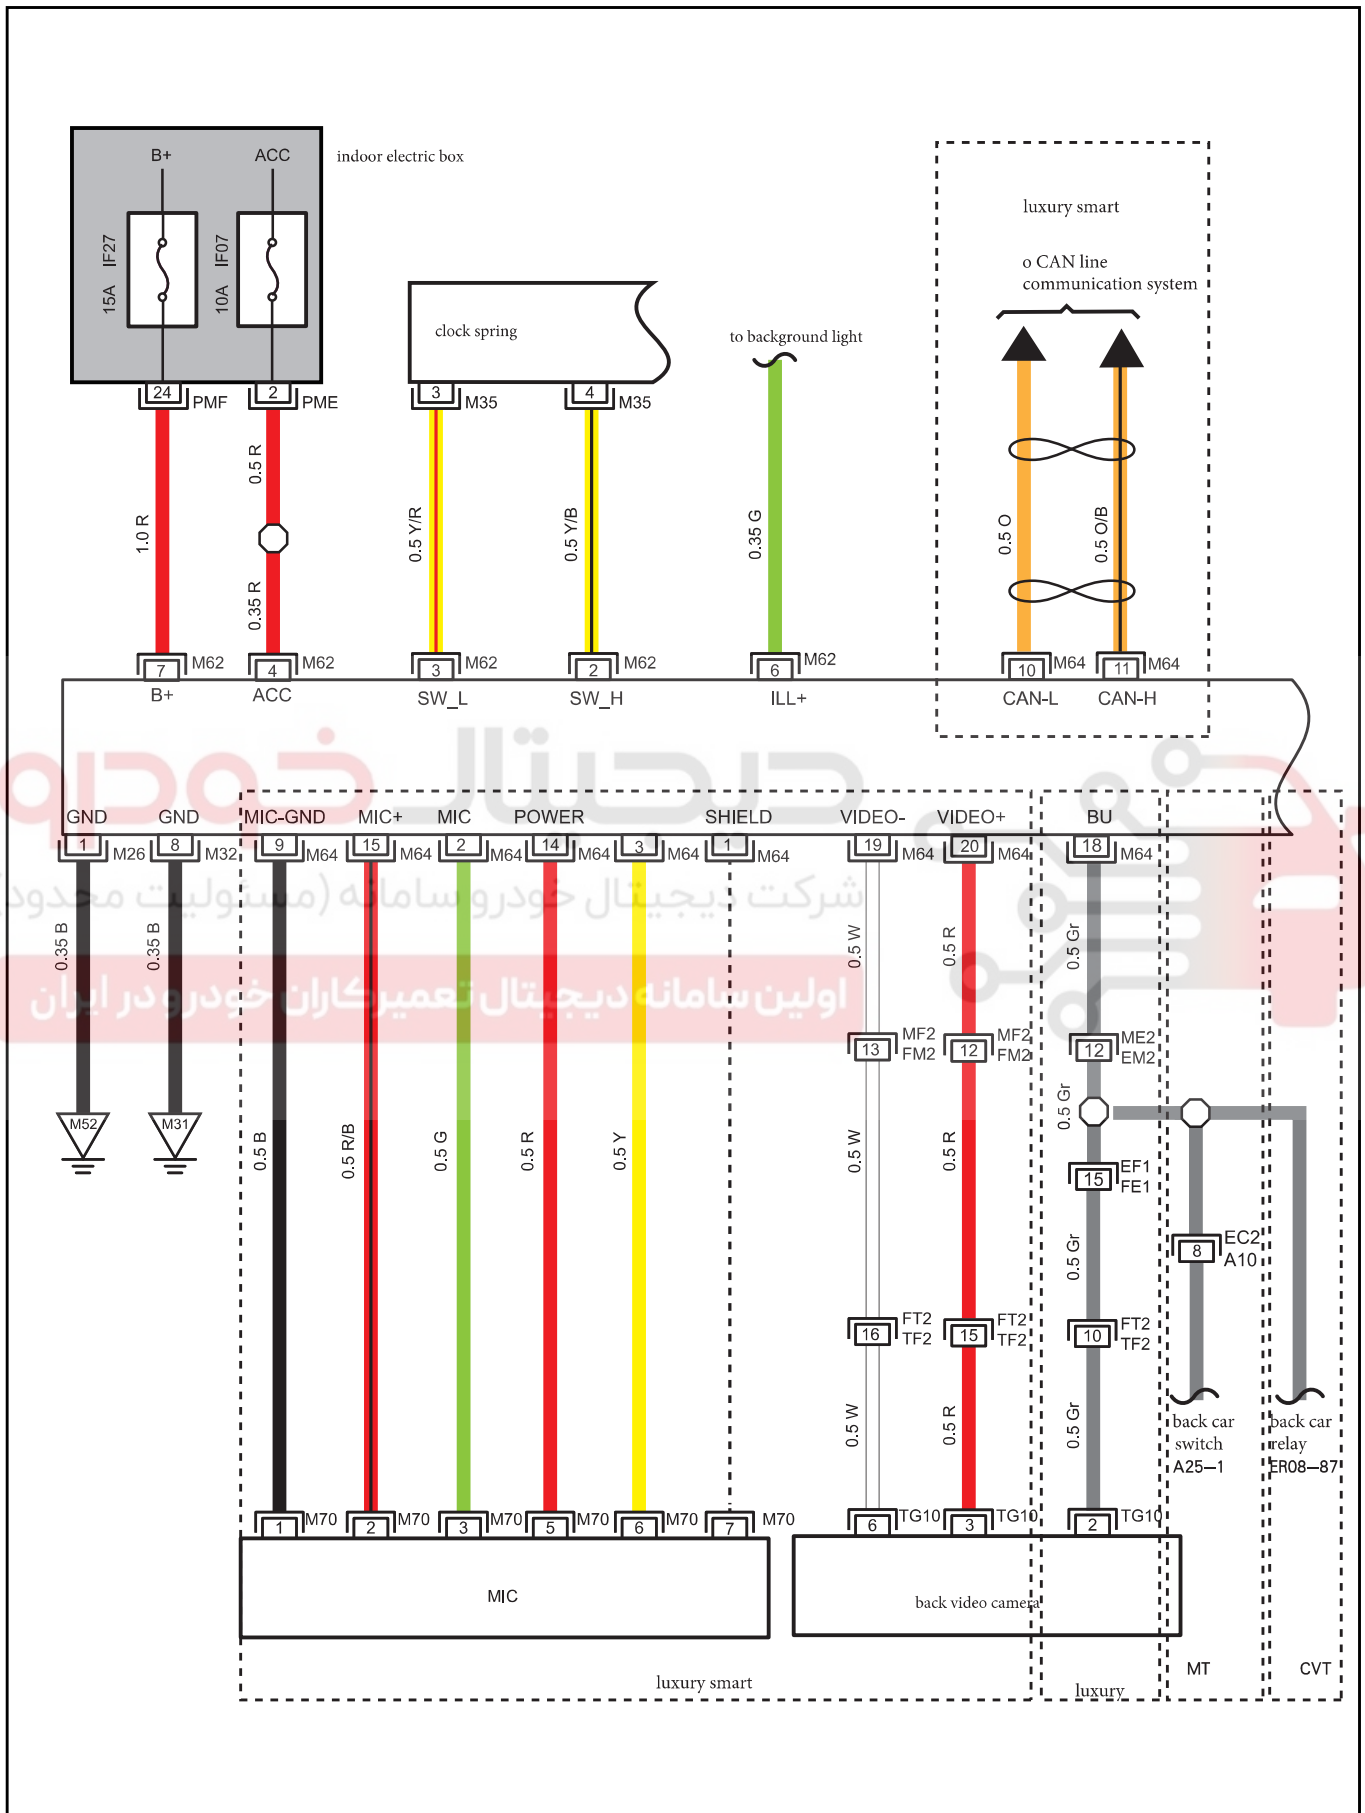

audio 1

harness connector	name	page
M32	wiper switch harness connector	26
M62	MP5 A harness connector	26
M64	MP5 C harness connector	26
M35	clock spring harness connector	25
M17	brake switch harness connector	25
M70	voice control module harness connector	26
TG10	camera harness connector	54
PME	IP.BOX E harness connector	25
PMF	IP.BOX F harness connector	25
MF2	major line connect body line 2	26
FM2	body line connect major line 2	43
FT2	body line connect backdoor line	45
TF2	backdoor line connect body line	54
EF1	engine line connect body line	17
FE1	body line connect engine line	43
M31	connect ground	63
M52	connect ground	63

connecting point	note	page
M62-6	to background light	139
M64-10	to CAN communication system	229
M64-11	to CAN communication system	229

audio 2

harness connector	name	page
M63	MP5 B harness connector	25
M64	MP5 C harness connector	26
T10	tachograph (front assemble) harness connector	36
D05	left loud speaker harness connector	49
D08	left speaker harness connector	49
D25	right speaker harness connector	53
D28	right loud speaker harness connector	53
D35	left back speaker harness connector	
D39	right back speaker harness connector	53
MF1	major line connect body line 1	26
FM1	frame line connect major line 1	43
FD1	body line connect left front door line 1	43
DF1	left front door line connect body line 1	49
FD2	body line connect left back door line 2	43
DF2	left back door line connect body line 2	49
FD3	body line connect right front door line 1	43
DF3	right front door line connect body line 1	53
FD4	body line connect right back door line 1	45
DF4	right back door connect body line 1	53
MR01	major line connect top line connector	26
RM01	top line connect major line	36