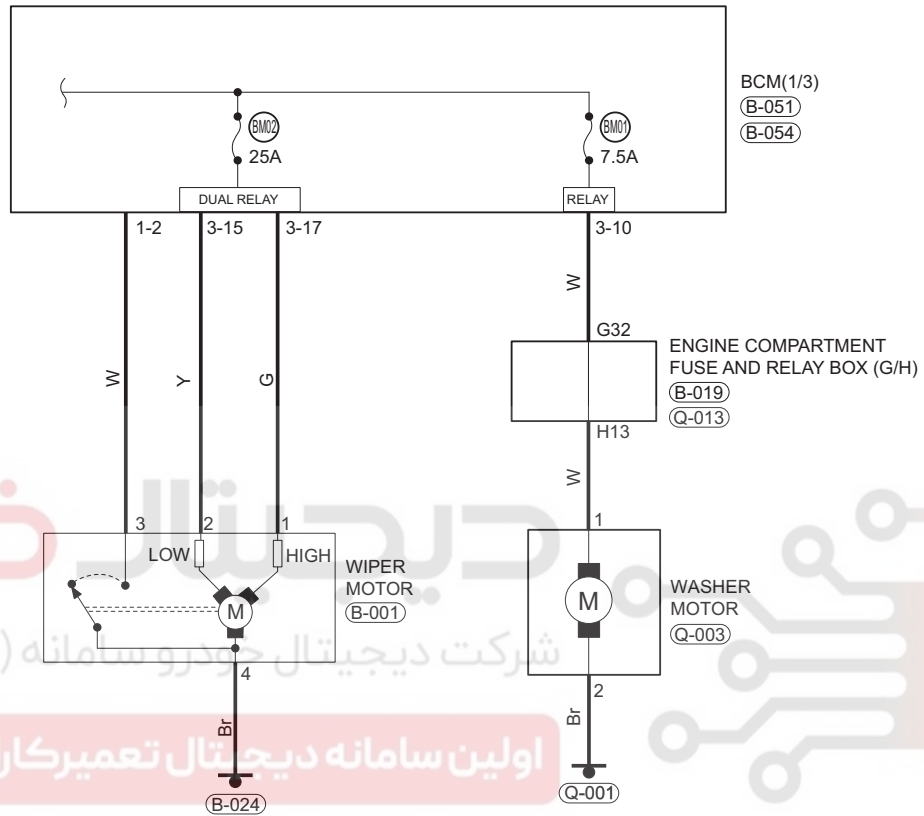

Circuit Diagram

Wiper and Washer Systems (Page 1 of 2)

37

EM1A360010

Wiper and Washer Systems (Page 2 of 2)

37

EM1A360020