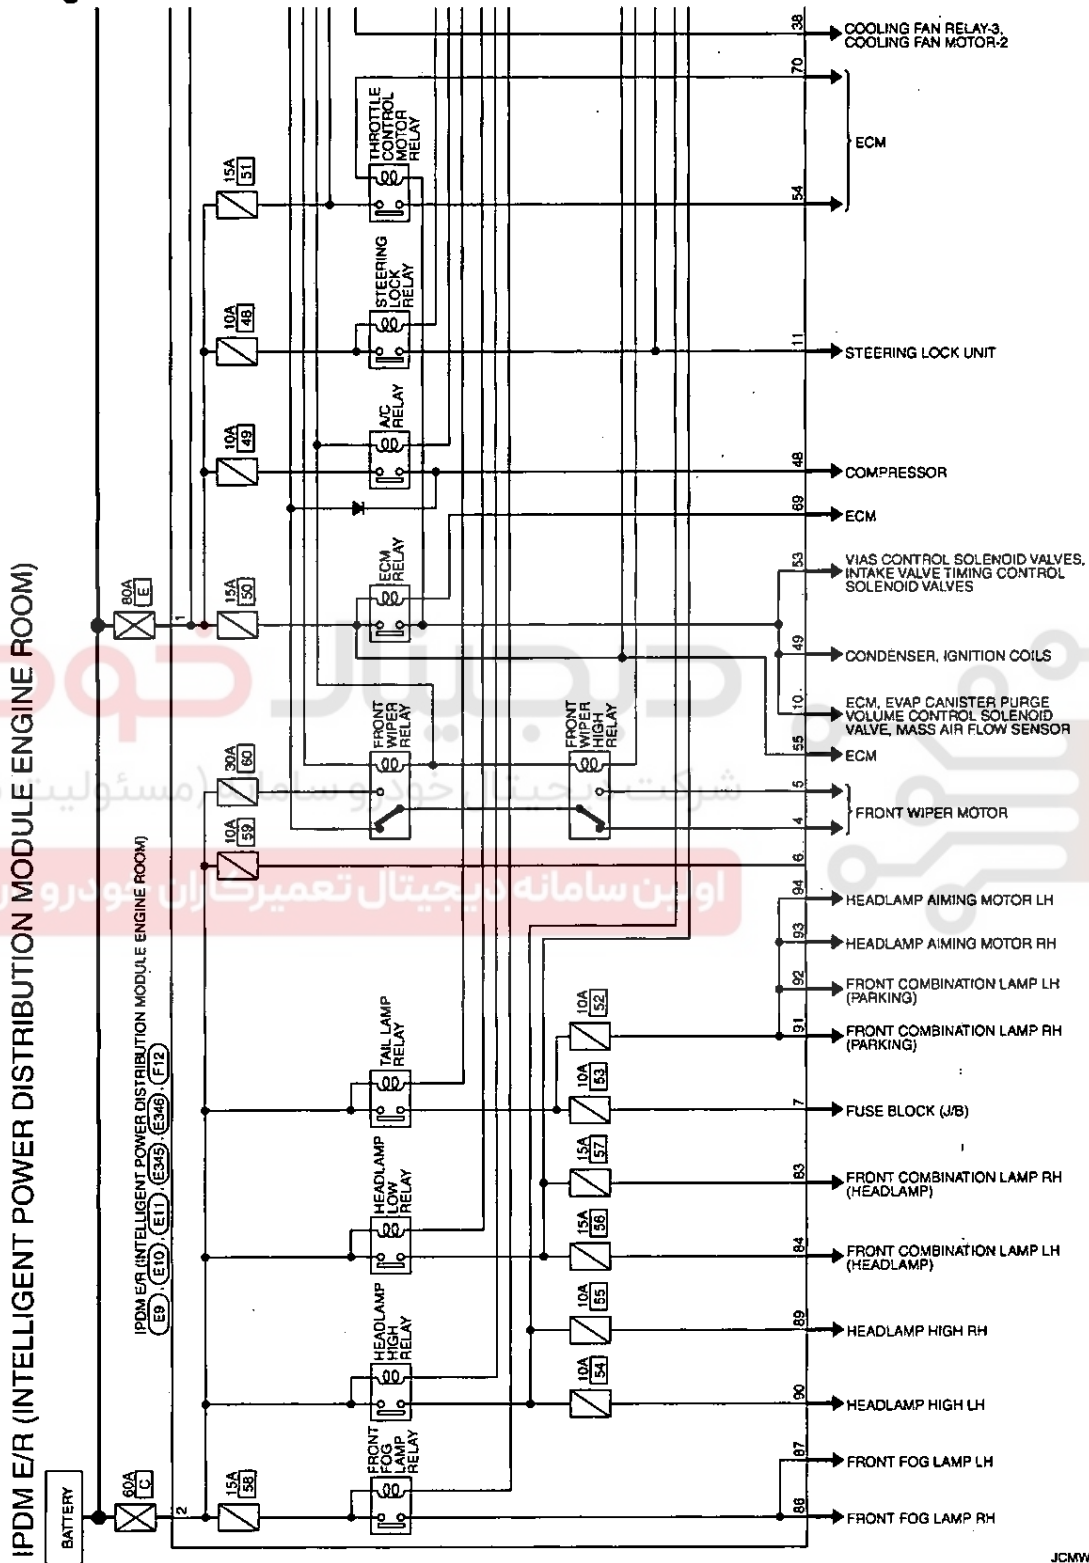

IPDM E/R (INTELLIGENT POWER DISTRIBUTION MODULE ENGINE ROOM)

< ECU DIAGNOSIS >

*3: VQ engine models

*4: MR engine models

Wiring Diagram - IPDM E/R -

INFOID:000000004706894

A
B
C
D
E
F
G
H
I
J
K
L
M
N
O
P

MWI

2008/05/28

JCMWM2512G

IPDM E/R (INTELLIGENT POWER DISTRIBUTION MODULE ENGINE ROOM)

< ECU DIAGNOSIS >

JCMWM2513G