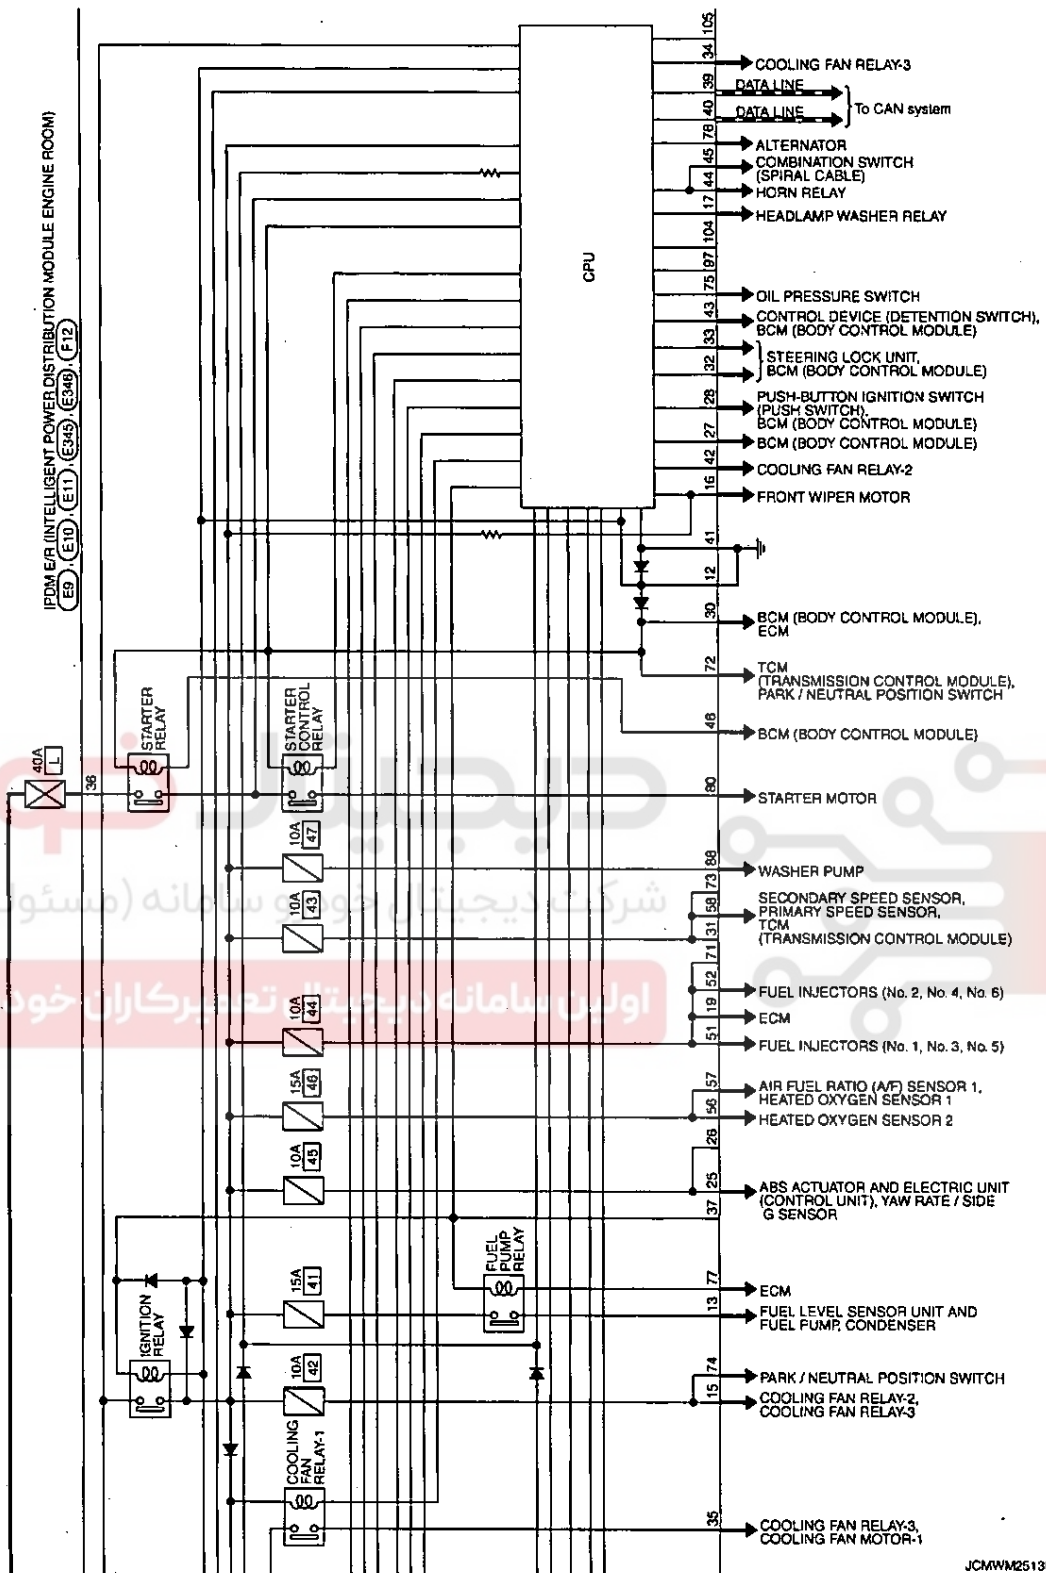

IPDM E/R (INTELLIGENT POWER DISTRIBUTION MODULE ENGINE ROOM)

< ECU DIAGNOSIS >

*3: VQ engine models

*4: MR engine models

Wiring Diagram - IPDM E/R -

INFOID:000000004706894

A
B
C
D
E
F
G
H
I
J
K
L
M
N
O
P

MWI

2008/05/28

JCMWM2512G

IPDM E/R (INTELLIGENT POWER DISTRIBUTION MODULE ENGINE ROOM)

< ECU DIAGNOSIS >

JCMWM2513G