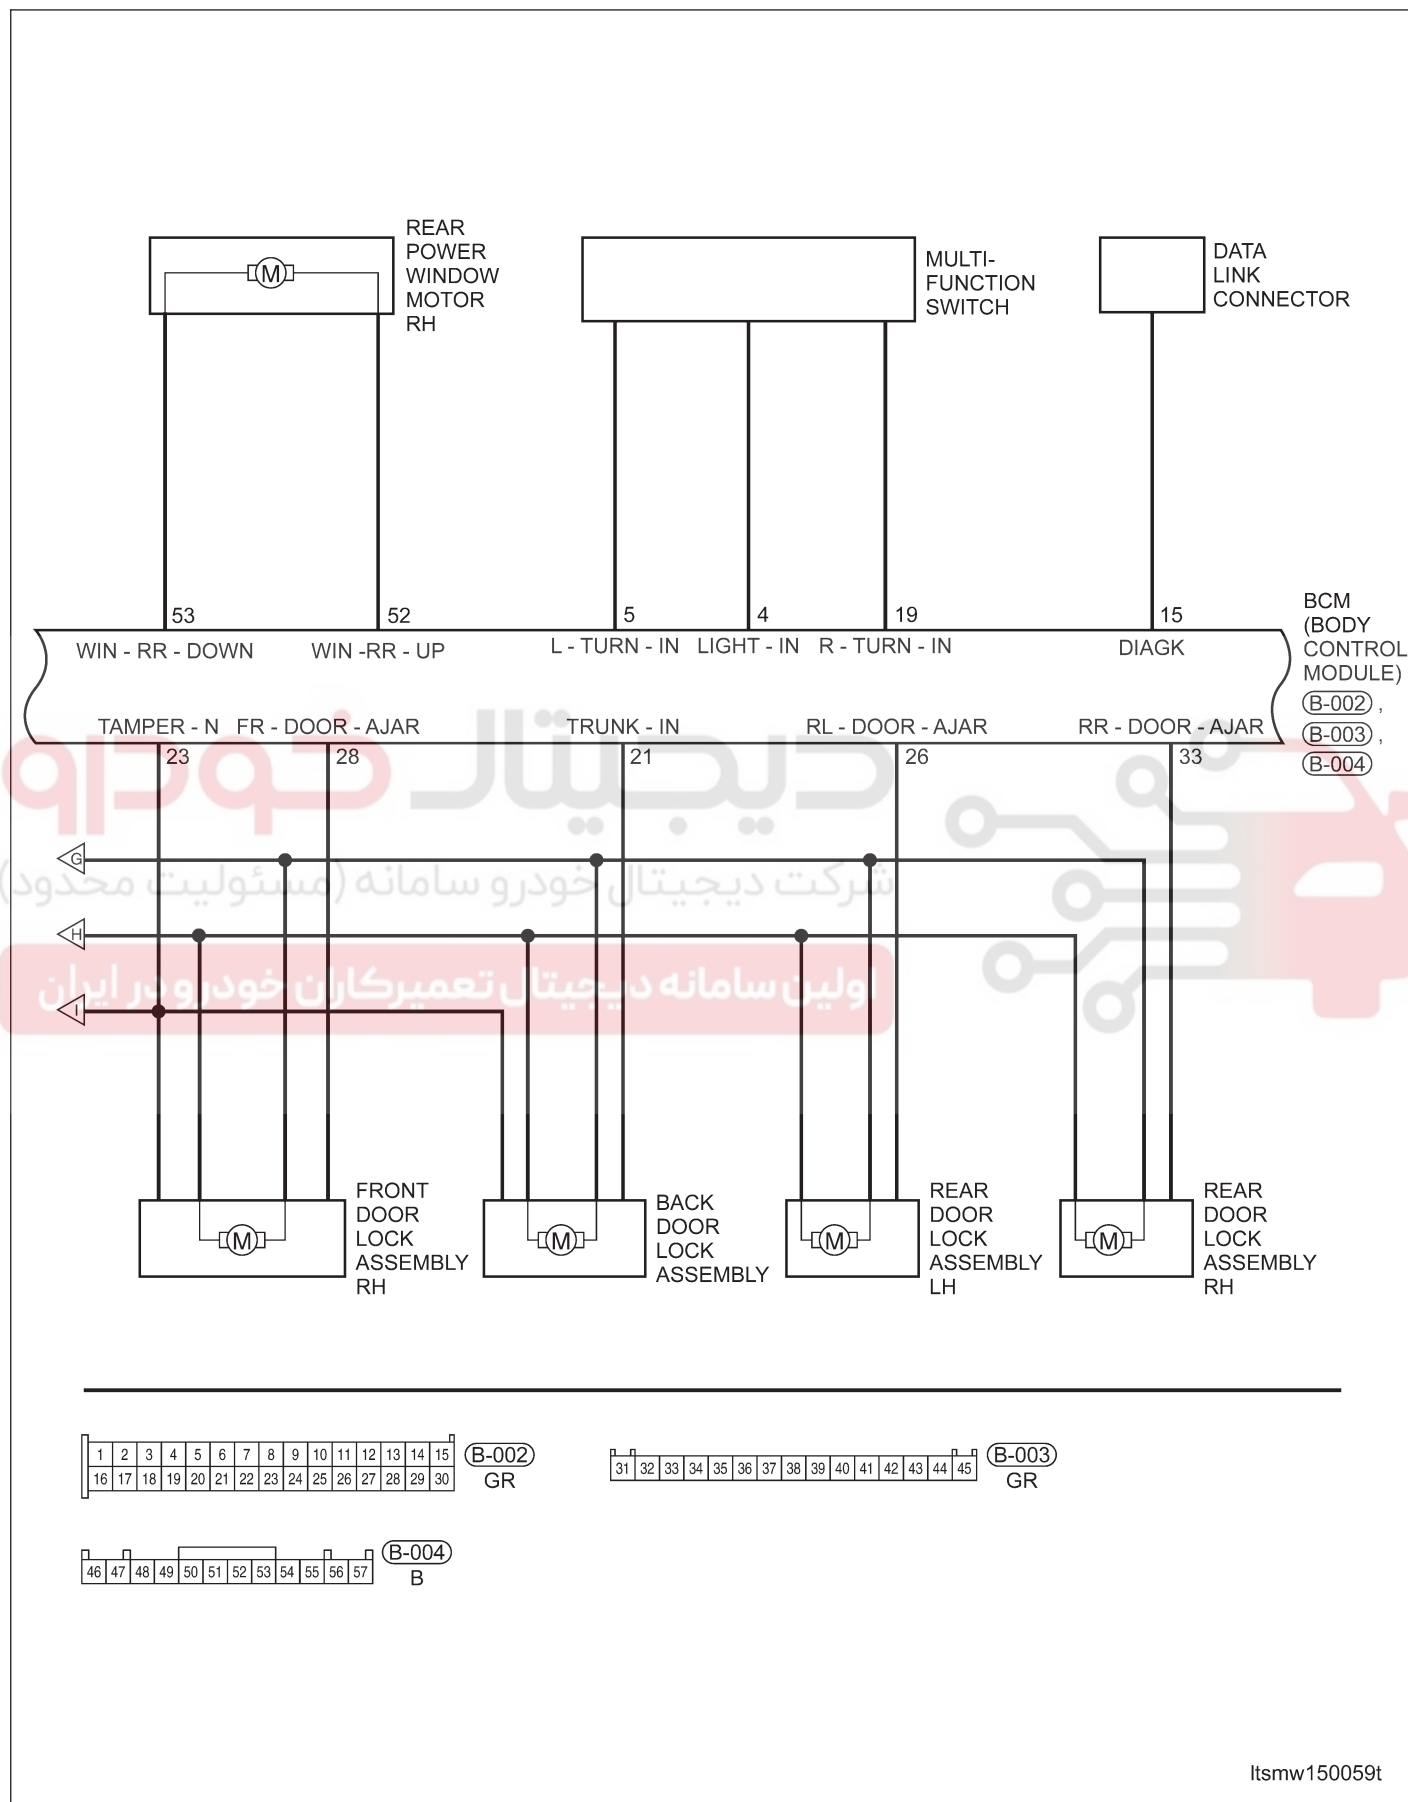

BODY CONTROL MODULE - BCM

Body Control Module (Page 4 of 5)

Itsmw150059t