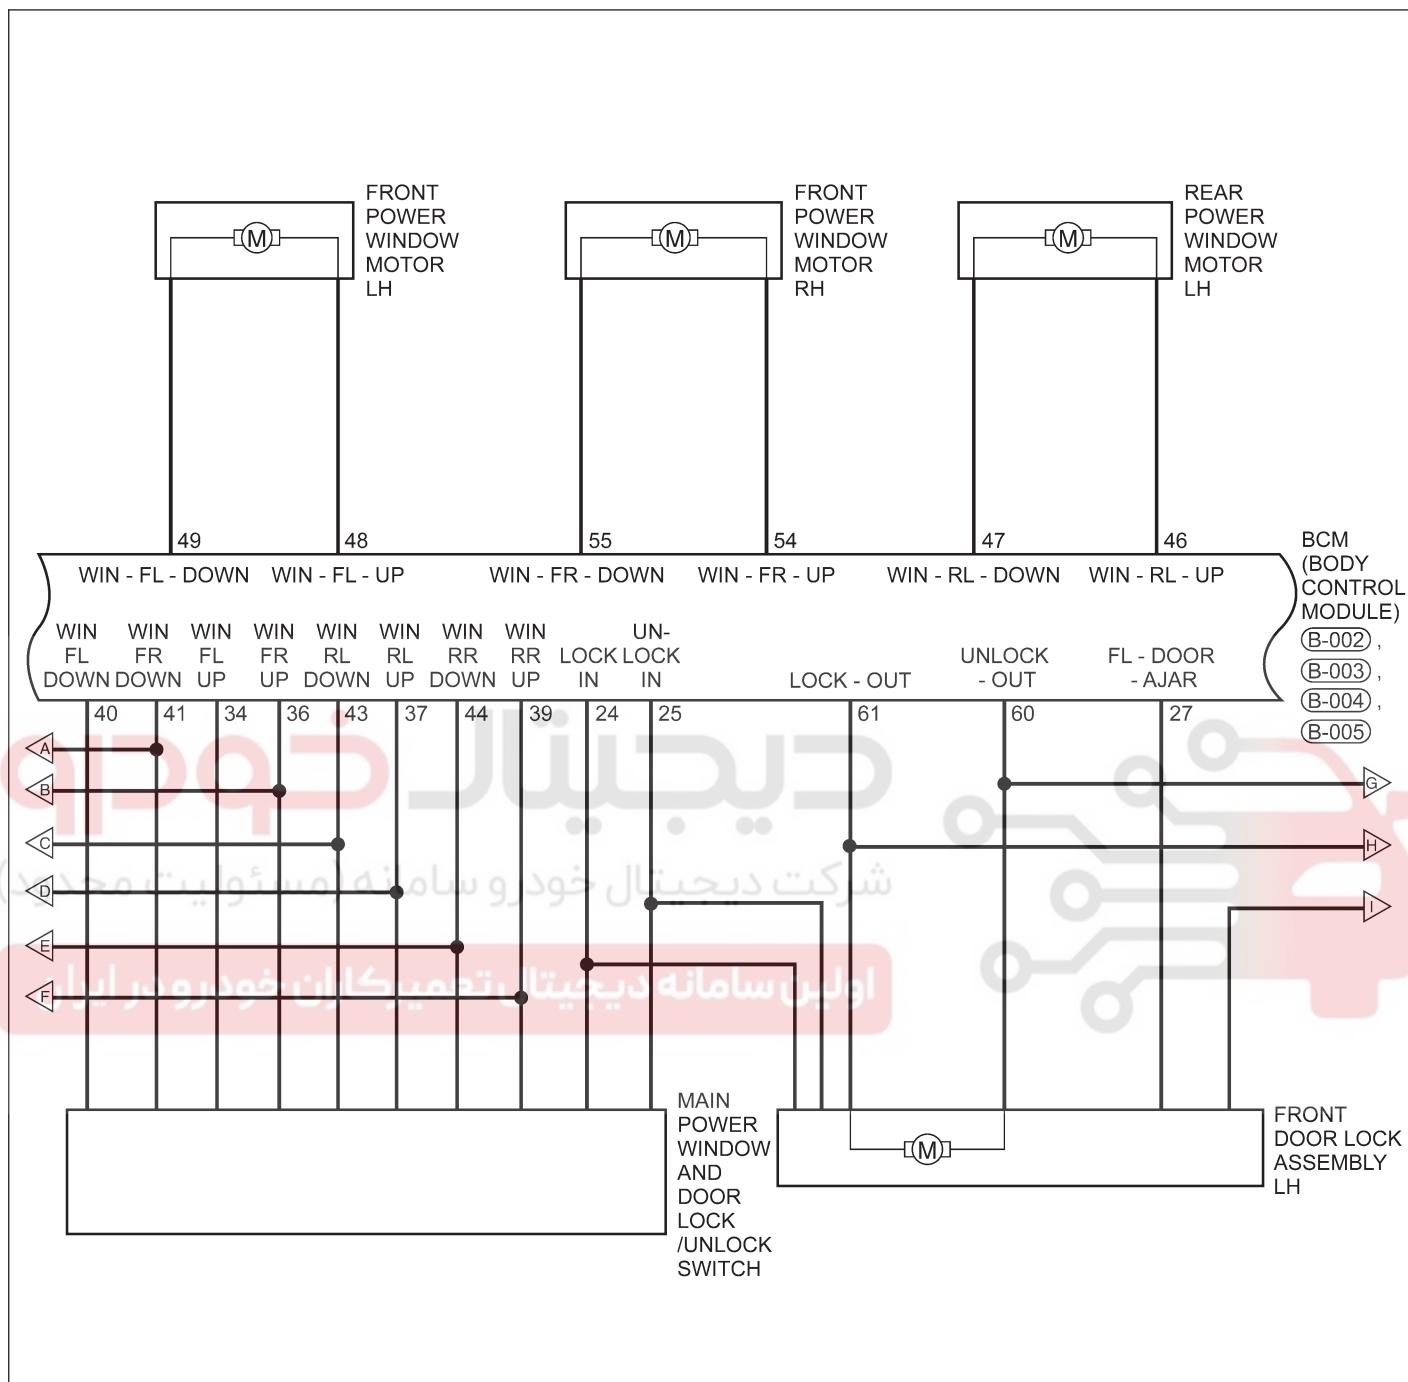

BODY CONTROL MODULE - BCM

Electrical Schematics

Body Control Module (Page 1 of 5)

Itsmw150056t

BODY CONTROL MODULE - BCM

Body Control Module (Page 2 of 5)

- A2** : WITH ACTECO 2.0L ENGINE SYSTEM
- ME** : WITH MITSUBISHI 2.4L ENGINE SYSTEM
- W1** : WITH 1.6L - 1.8L ENGINE SYSTEM

**B-002**  
GR

**B-003**  
GR

**B-004**  
B

Itsmw150057t

BODY CONTROL MODULE - BCM

Body Control Module (Page 3 of 5)

B-002 GR

B-003 GR