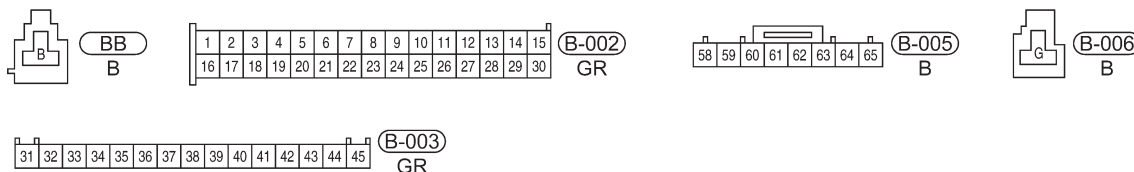

BODY CONTROL MODULE - BCM

Electrical Schematics

Body Control Module (Page 1 of 5)

Itsmw150056t

BODY CONTROL MODULE - BCM

Body Control Module (Page 2 of 5)

- A2** : WITH ACTECO 2.0L ENGINE SYSTEM
- ME** : WITH MITSUBISHI 2.4L ENGINE SYSTEM
- W1** : WITH 1.6L - 1.8L ENGINE SYSTEM

**B-002**  
GR

**B-003**  
GR

**B-004**  
B

Itsmw150057t

BODY CONTROL MODULE - BCM

Body Control Module (Page 3 of 5)

B-002 GR

B-003 GR