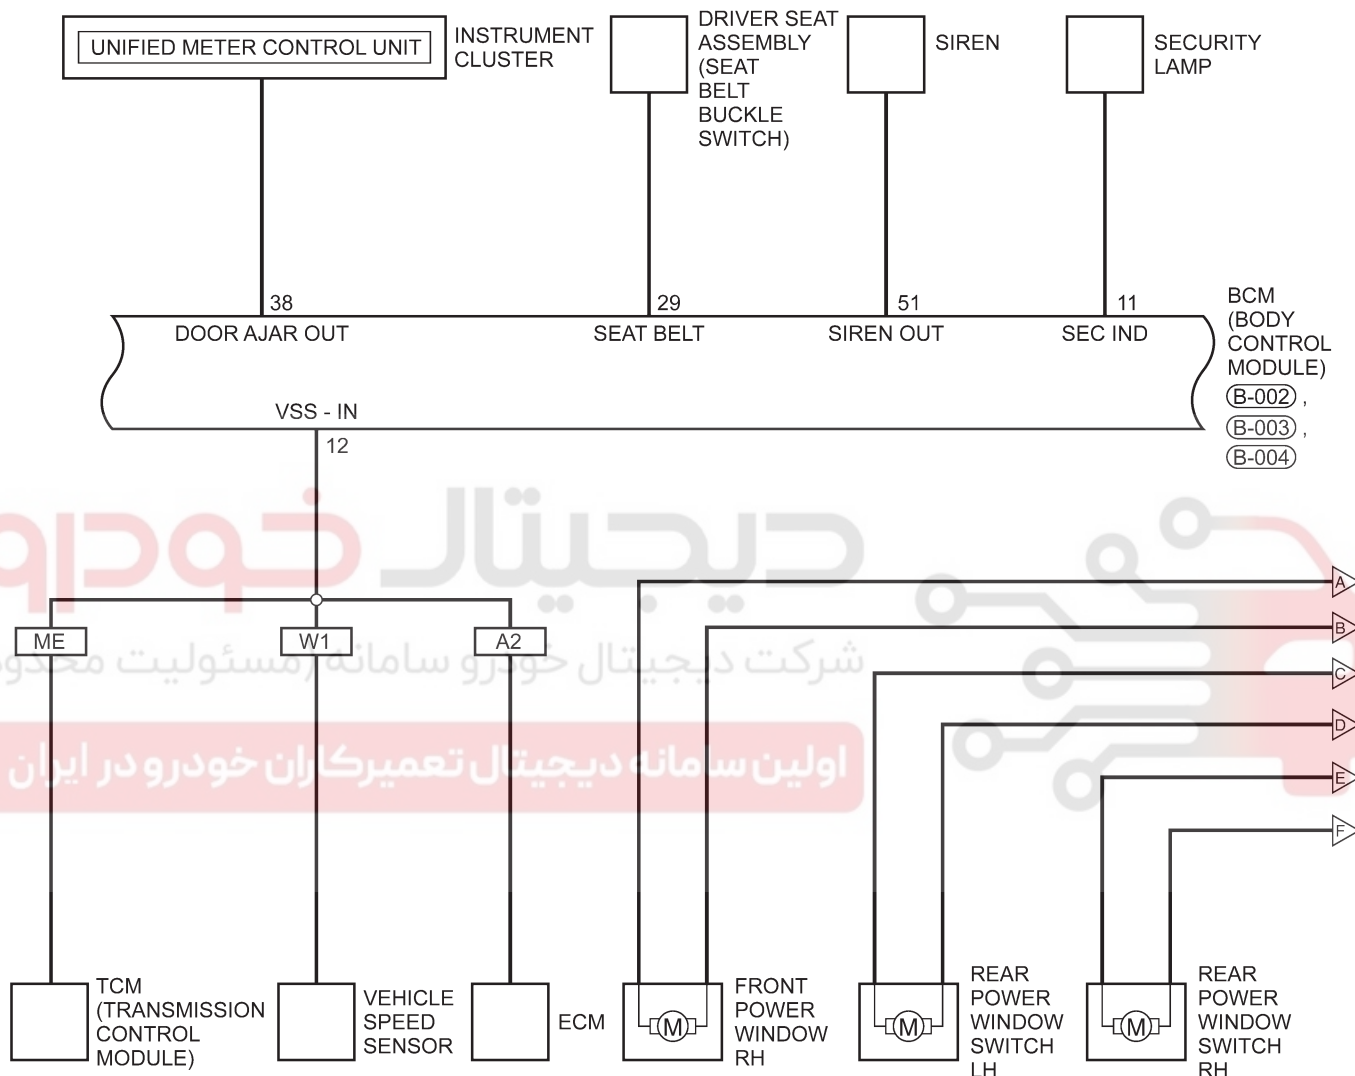

BODY CONTROL MODULE - BCM

Electrical Schematics

Body Control Module (Page 1 of 5)

Itsmw150056t

BODY CONTROL MODULE - BCM

Body Control Module (Page 2 of 5)

- A2** : WITH ACTECO 2.0L ENGINE SYSTEM
- ME** : WITH MITSUBISHI 2.4L ENGINE SYSTEM
- W1** : WITH 1.6L - 1.8L ENGINE SYSTEM

**B-002**  
GR

**B-003**  
GR

**B-004**  
B

Itsmw150057t

BODY CONTROL MODULE - BCM

Body Control Module (Page 3 of 5)

B-002 GR

B-003 GR