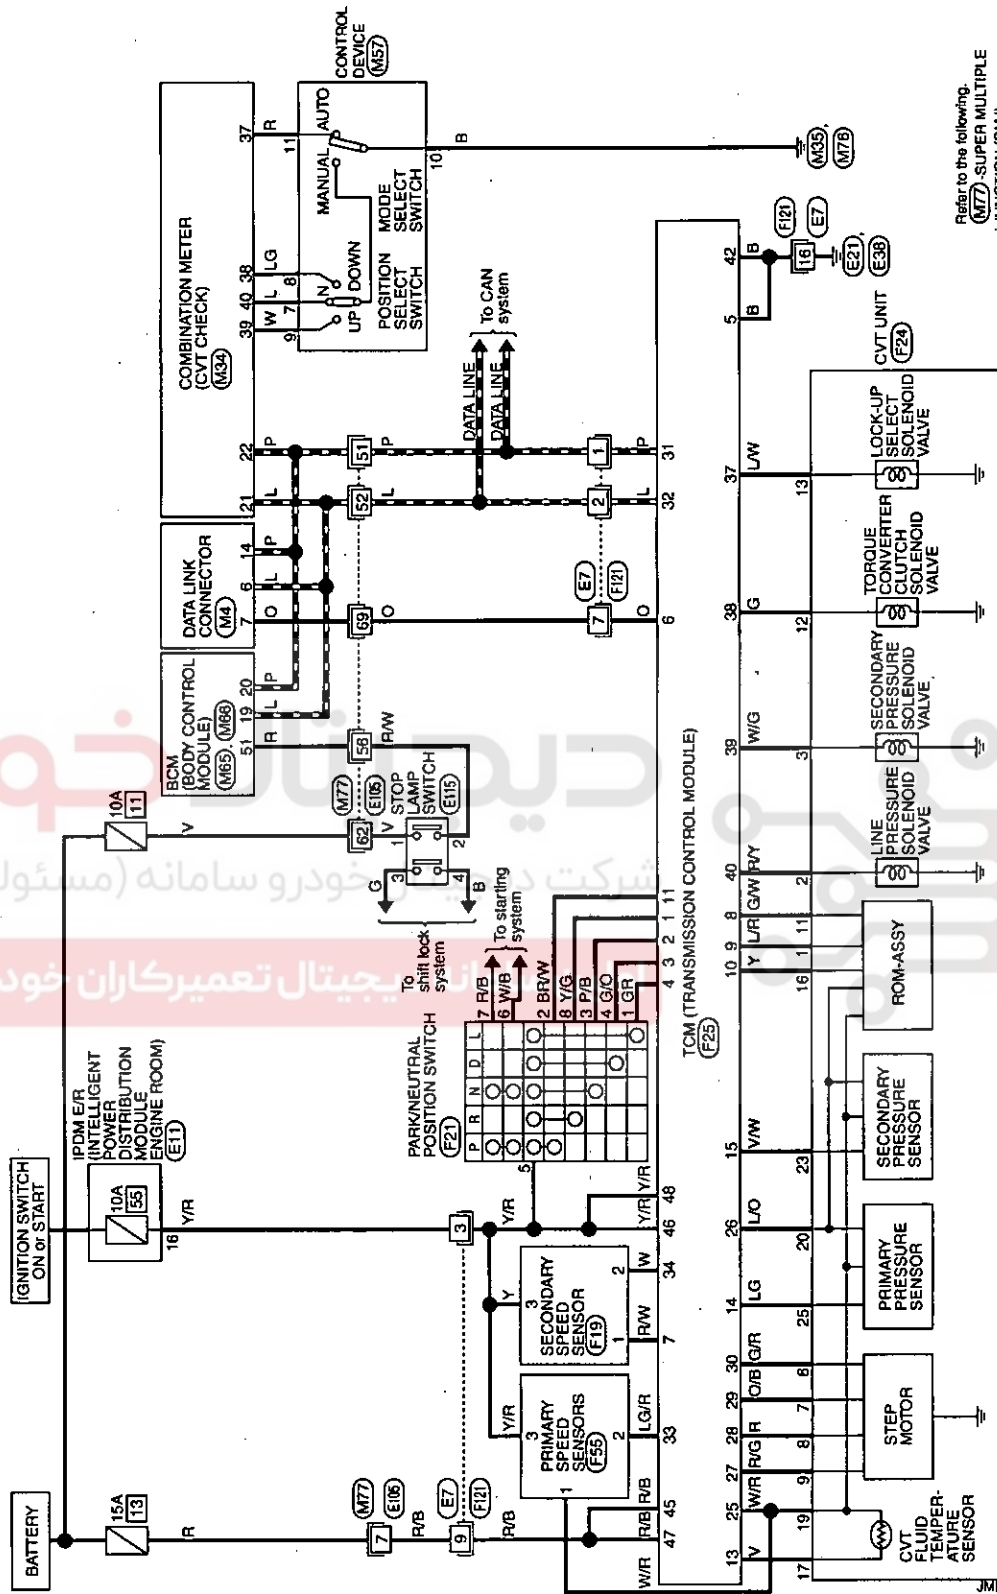

< ECU DIAGNOSIS >

Wiring Diagram - CVT CONTROL SYSTEM -

INFOID:000000004905275

CVT CONTROL SYSTEM

Refer to the following.
(M77) - SUPER MULTIPLE JUNCTION (SMJ)

JMDWA0006G1

A B C TM F T G I J K L M N O P