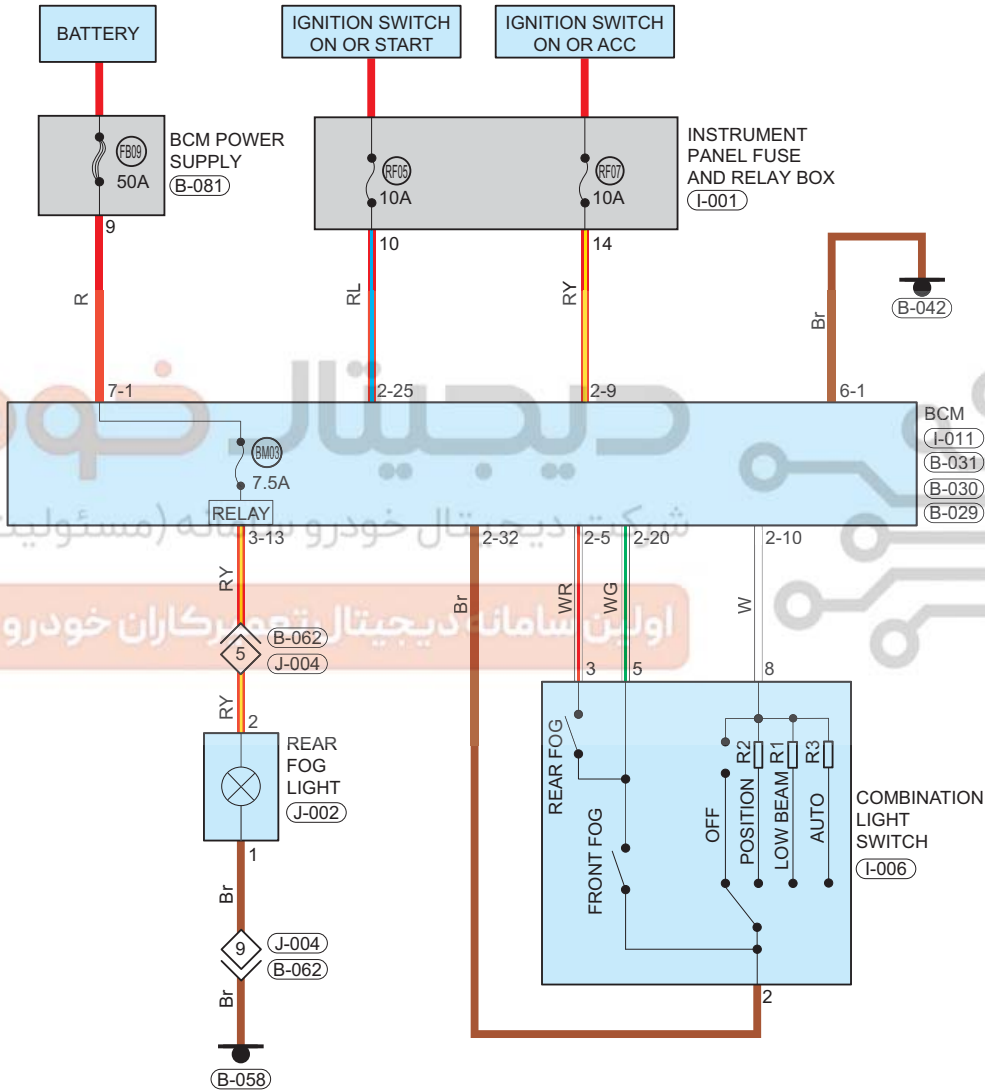

# Fog Light

Circuit Diagram (Page 1 of 1)

LIE005001