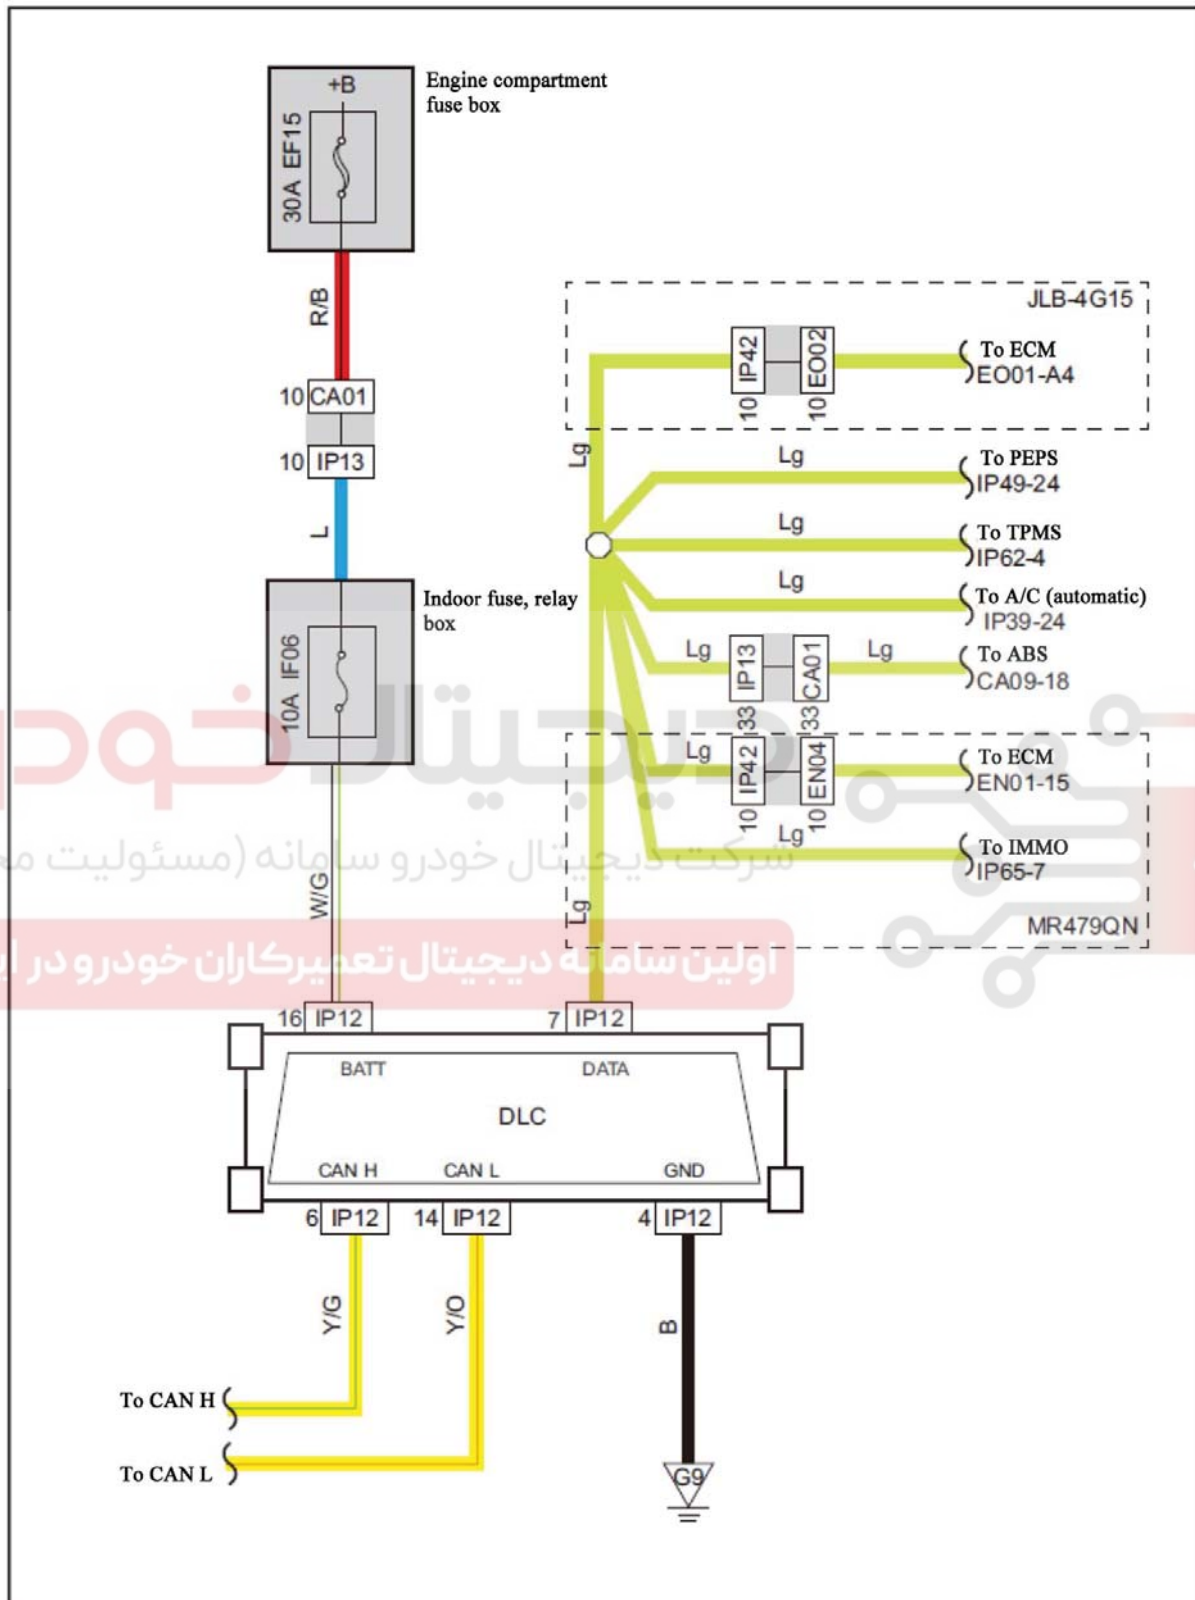

Diagnostic interface

سازمان دیجیتال خودرو
شرکت دیجیتال خودرو سامانه (مسئولیت محدود)
اولین سامانه دیجیتال تعمیرکاران خودرو در ایران