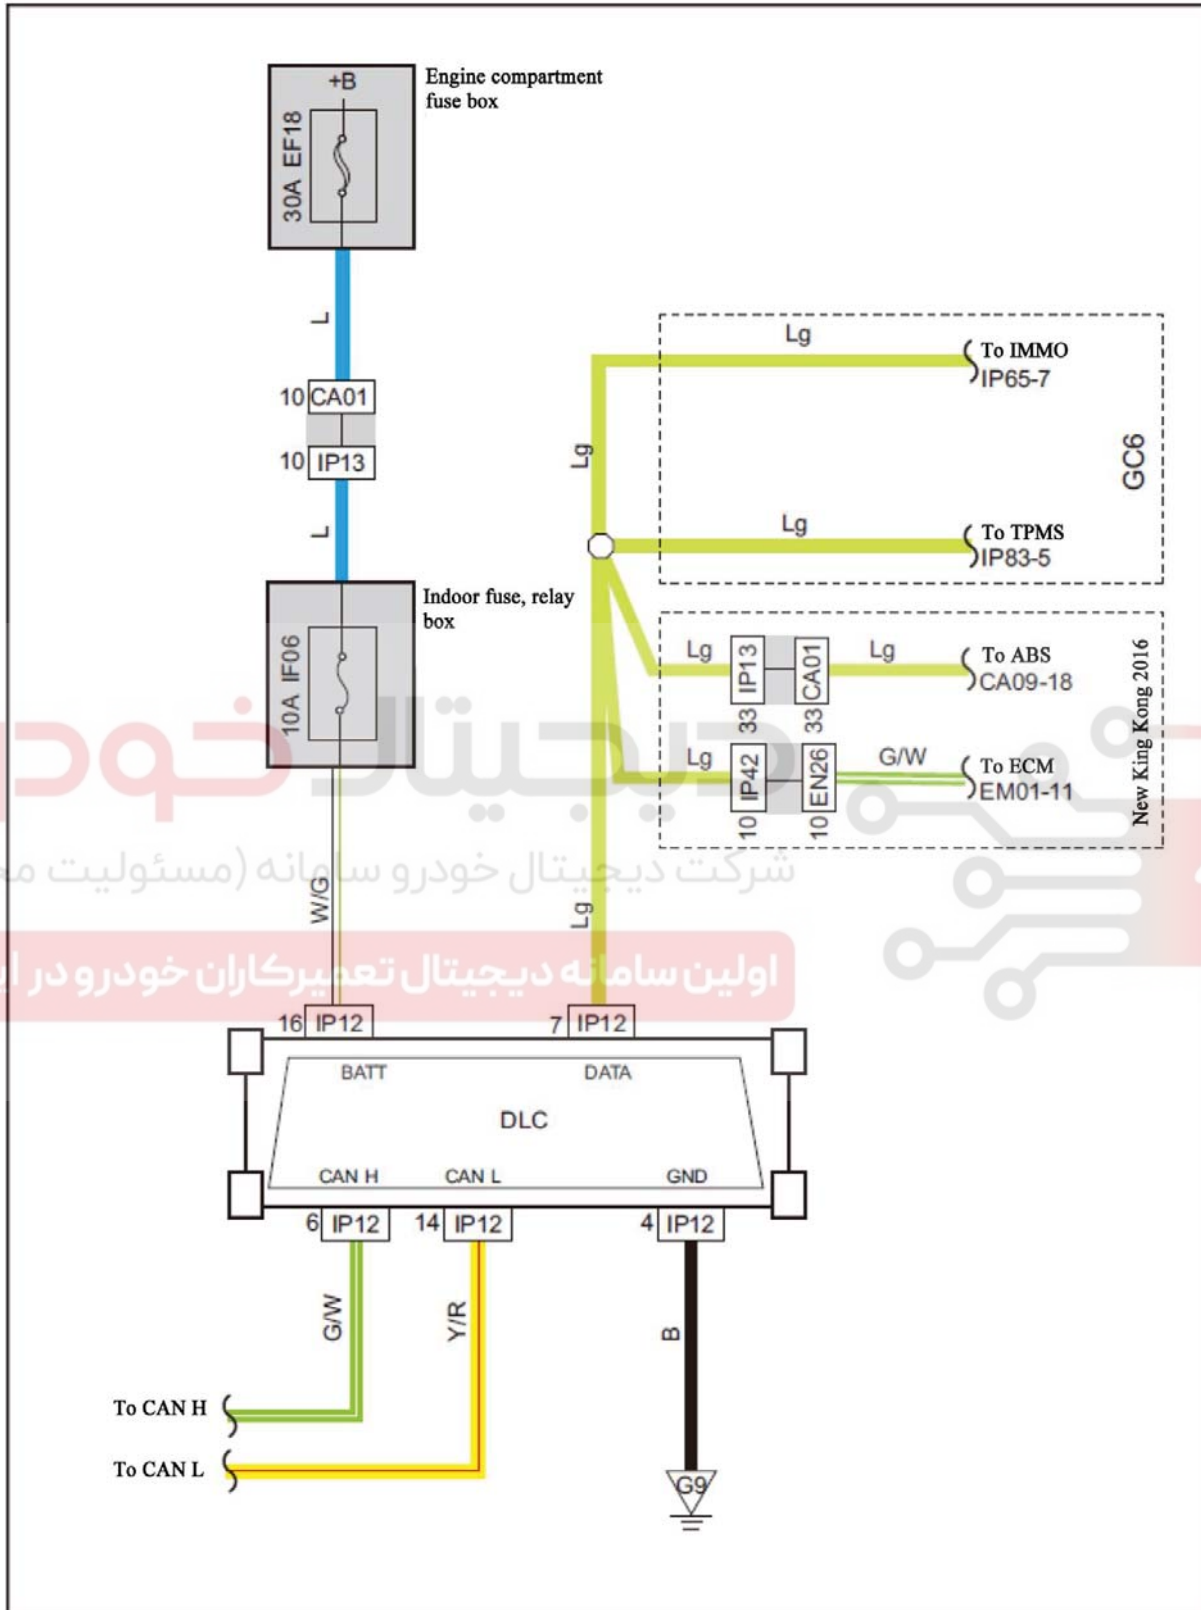

Diagnostic interface (GC6/New King Kong 2016)

شرکت دیجیتال خودرو (مسئولیت محدود)
اولین سامانه دیجیتال تعمیرکاران خودرو در ایران

Harness connector	Name	Page
CA01	To instrument harness connector	33
IP13	To engine compartment harness connector	54
IP12	Diagnostic interface harness connector	54
IP42	To engine harness connector	54
EN04	To instrument harness connector	39
EO02	To instrument harness connector	49
G9	Instrument grounding	84

Connection point	Description	Page
IP12-7	To PEPS IP49-24	300
	To TPMS IP62-4	304
	To TPMS IP83-5	268
	To A/C (automatic) IP39-24	267
	To ABS CA09-18	200
	To ECM EN01-15	129
	To IMMO IP65-7	174
	To ECM EO01-A4	154
	To ECM EM01-11	142

دیجیتال خودرو

شرکت دیجیتال خودرو سامانه (مسئولیت محدود)

اولین سامانه دیجیتال تعمیرکاران خودرو در ایران