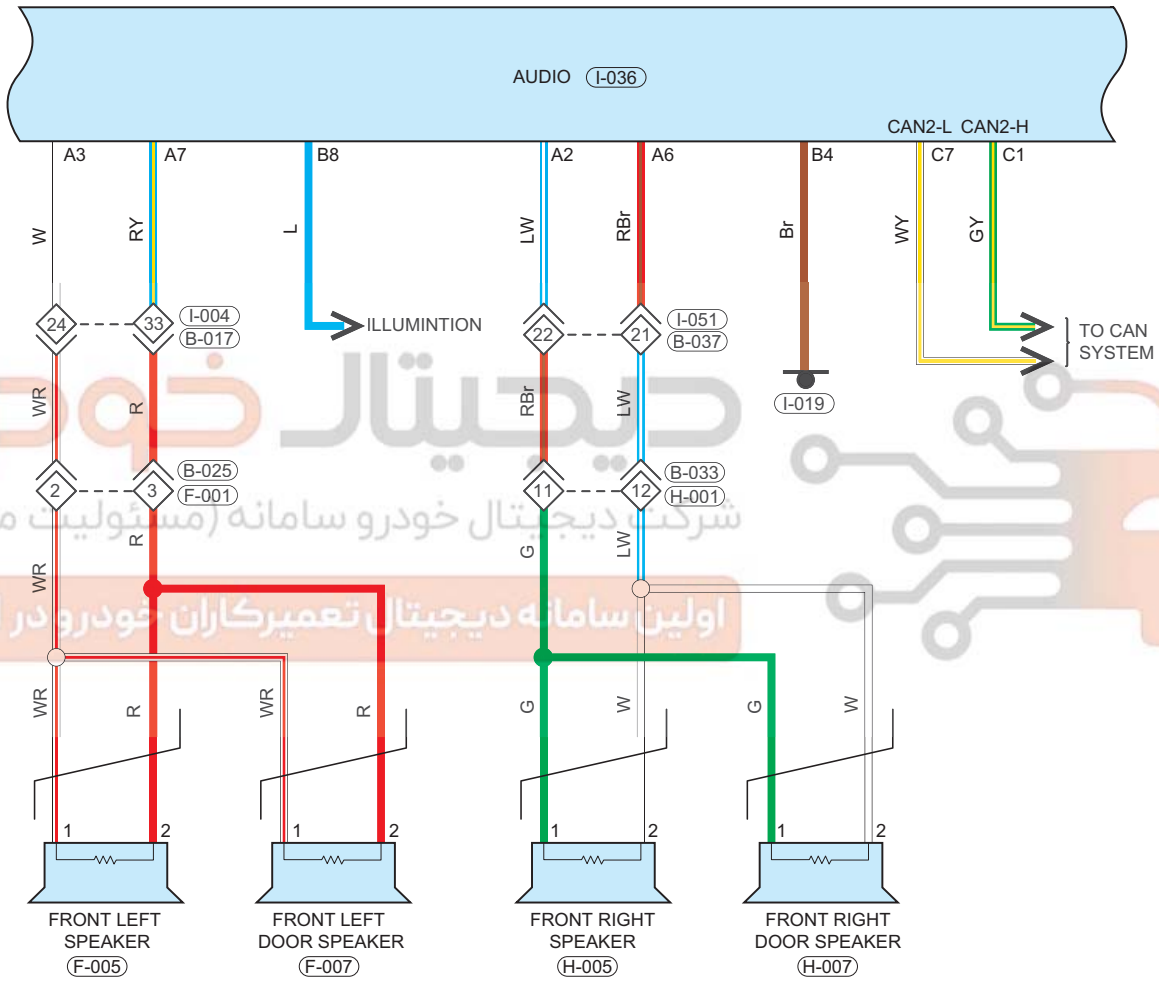

**Fuse and Relay**

Fuse/Relay	See Page	Fuse and Relay Box
EF15	06-2	Engine Compartment Fuse and Relay Box
RF09	06-8	Instrument Panel Fuse and Relay Box
RF07	06-8	Instrument Panel Fuse and Relay Box
RF26	06-8	Instrument Panel Fuse and Relay Box

Circuit Diagram (Page 2 of 7)

09

AEE002001

**Parts Location**

Connector Code	See Page	Connector Code	See Page	Connector Code	See Page
I-036	08-23	F-005	08-56	F-007	08-56
H-005	08-57	H-007	08-57	I-019	08-23