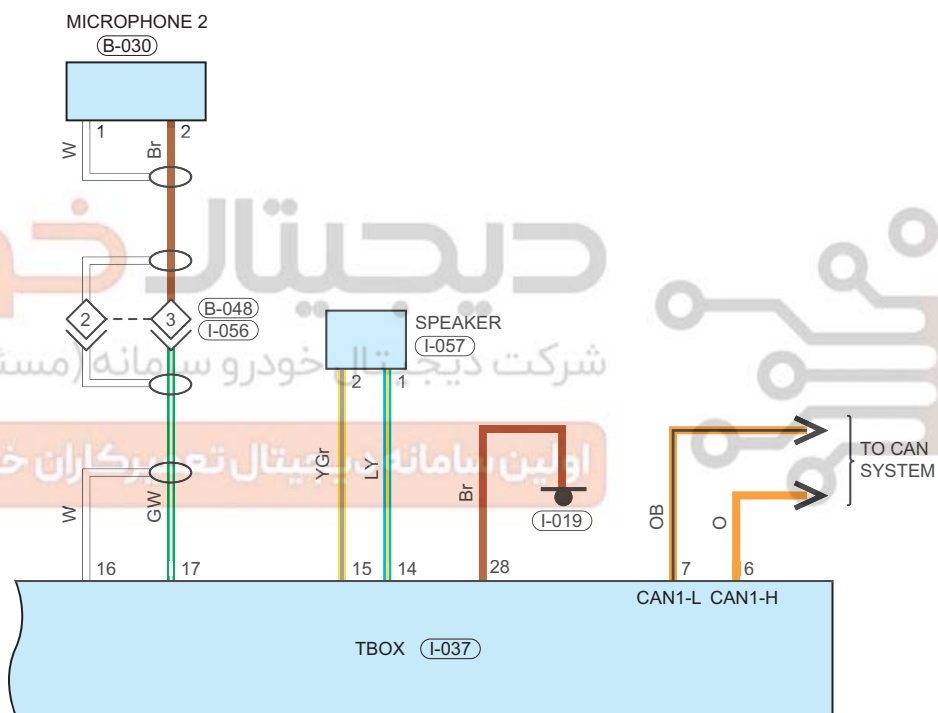

Parts Location

Connector Code	See Page	Connector Code	See Page	Connector Code	See Page
B-029	08-36	Q-001	08-10	I-001	08-23
B-055	08-36	I-036	08-23	I-037	08-23

Fuse and Relay

Fuse/Relay	See Page	Fuse and Relay Box
EF15	06-2	Engine Compartment Fuse and Relay Box
RF09	06-8	Instrument Panel Fuse and Relay Box
RF01	06-8	Instrument Panel Fuse and Relay Box
RF16	06-8	Instrument Panel Fuse and Relay Box

Location of Junction Connector

Connector Code	See Page	Connector Code	See Page	Connector Code	See Page
B-037, I-051	08-36, 08-23	Q-006, I-005	08-10, 08-23	I-056, B-048	08-23, 08-36
B-048, I-056	08-36, 08-23				

Form of Connector

Connector Code	See Page	Connector Code	See Page	Connector Code	See Page
B-029	12-8	Q-001	12-17	I-001	12-4
B-055	12-8	I-036	12-4	I-037	12-4
B-037, I-051	12-8, 12-4	Q-006, I-005	12-17, 12-4	I-056, B-048	12-4, 12-8
B-048, I-056	12-8, 12-4				

Circuit Diagram (Page 7 of 7)

09

AEE007001