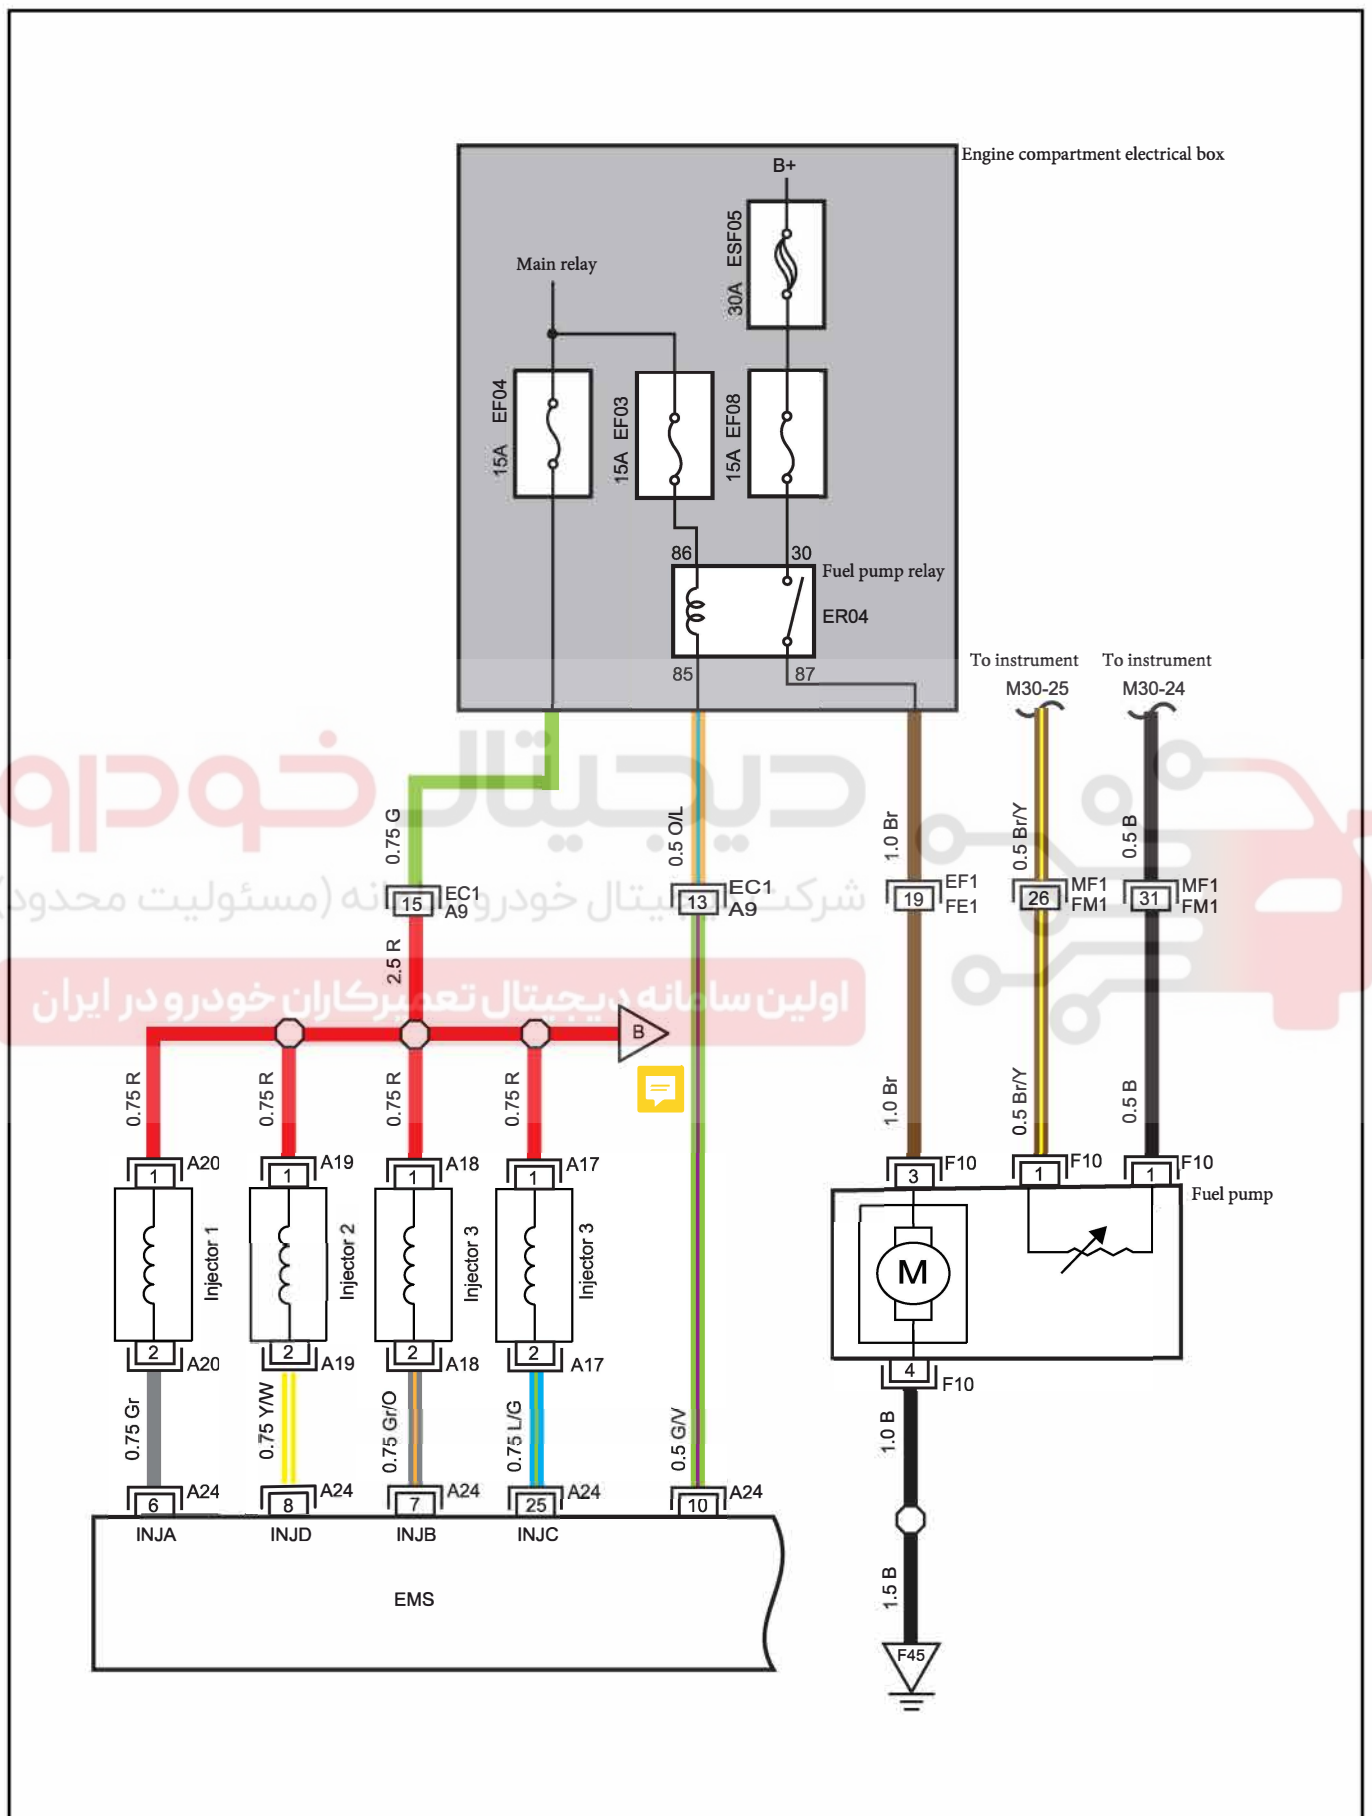

Fuel pump, fuel injector (CVT)

Harness connector	Name	Page
A24	Engine control unit harness connector	22
A20	Injector 1 harness connector	22
A19	Injector 2 harness connector	22
A18	Injector 3 harness connector	22
A17	Injector 4 harness connector	22
A9	Engine control harness to engine harness connector 1	22
EC1	Engine harness to engine control harness connector 1	16
EF1	Engine harness to body harness connector 1	17
FE1	Body harness to engine harness connector 1	43
MF1	Main harness to frame harness connector 1	26
FM1	Frame harness to main harness connector 1	43
F10	Fuel pump harness connector	45
F45	Ground	64