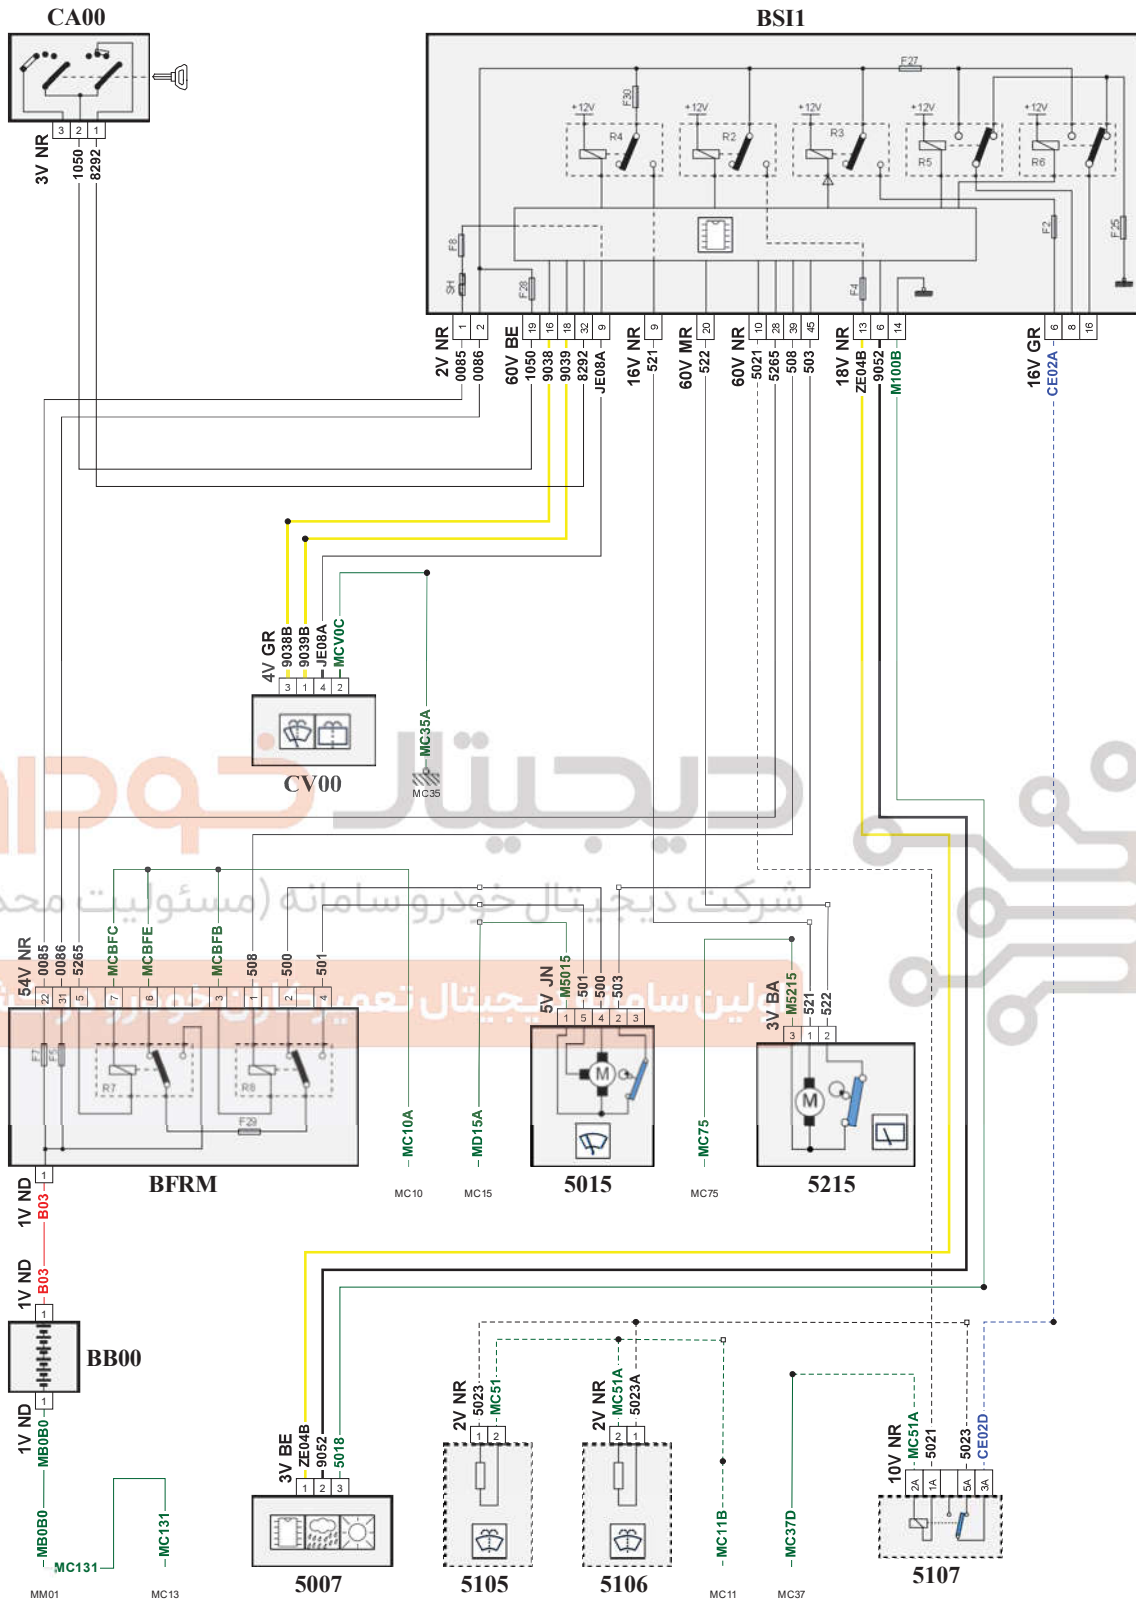

screen wipe/wash

screen wipe/wash

item code	description	information
5007	null	rain and brightness sensor /
5015	null	windscreen wiper motor
5105	null	heated screen wash jets
5106	null	right-hand heated washer jet /
5107	null	heated screen wash jets relay
5215	null	rear screen wiper motor
BB00	null	ancillaries battery
BFRM	null	engine fuse and relay box
BSI1	null	built-in systems interface
CA00	null	ignition switch
CV00	null	control under the steering wheel
E503	null	crimp one information (or equipotential 503) wire
E907	null	crimp one information (or equipotential 907) wire
E908	null	crimp one information (or equipotential 908) wire
EC02	null	splice of an "ignition +" protected by fuse no. 02
EM01B	null	crimp earth (earth point number 01B)
EM10A	null	crimp earth (earth point number 10A)
EM11B	null	crimp earth (earth point number 11B)
EM35A	null	crimp earth (earth point number 35A)
EM37B	null	crimp earth (earth point number 37B)
EM51	null	crimp earth (earth point number 51)
EM75A	null	crimp earth (earth point number 75A)
MC10A	null	body earth point number 10A
MC11B	null	body earth point number 11B
MC13	null	body earth point number 13
MC15A	null	body earth point number 15
MC35A	null	body earth point number 35
MC37A	null	body earth point number 37A
MC75A	null	body earth point number 75
MM01	null	engine earth point number 01