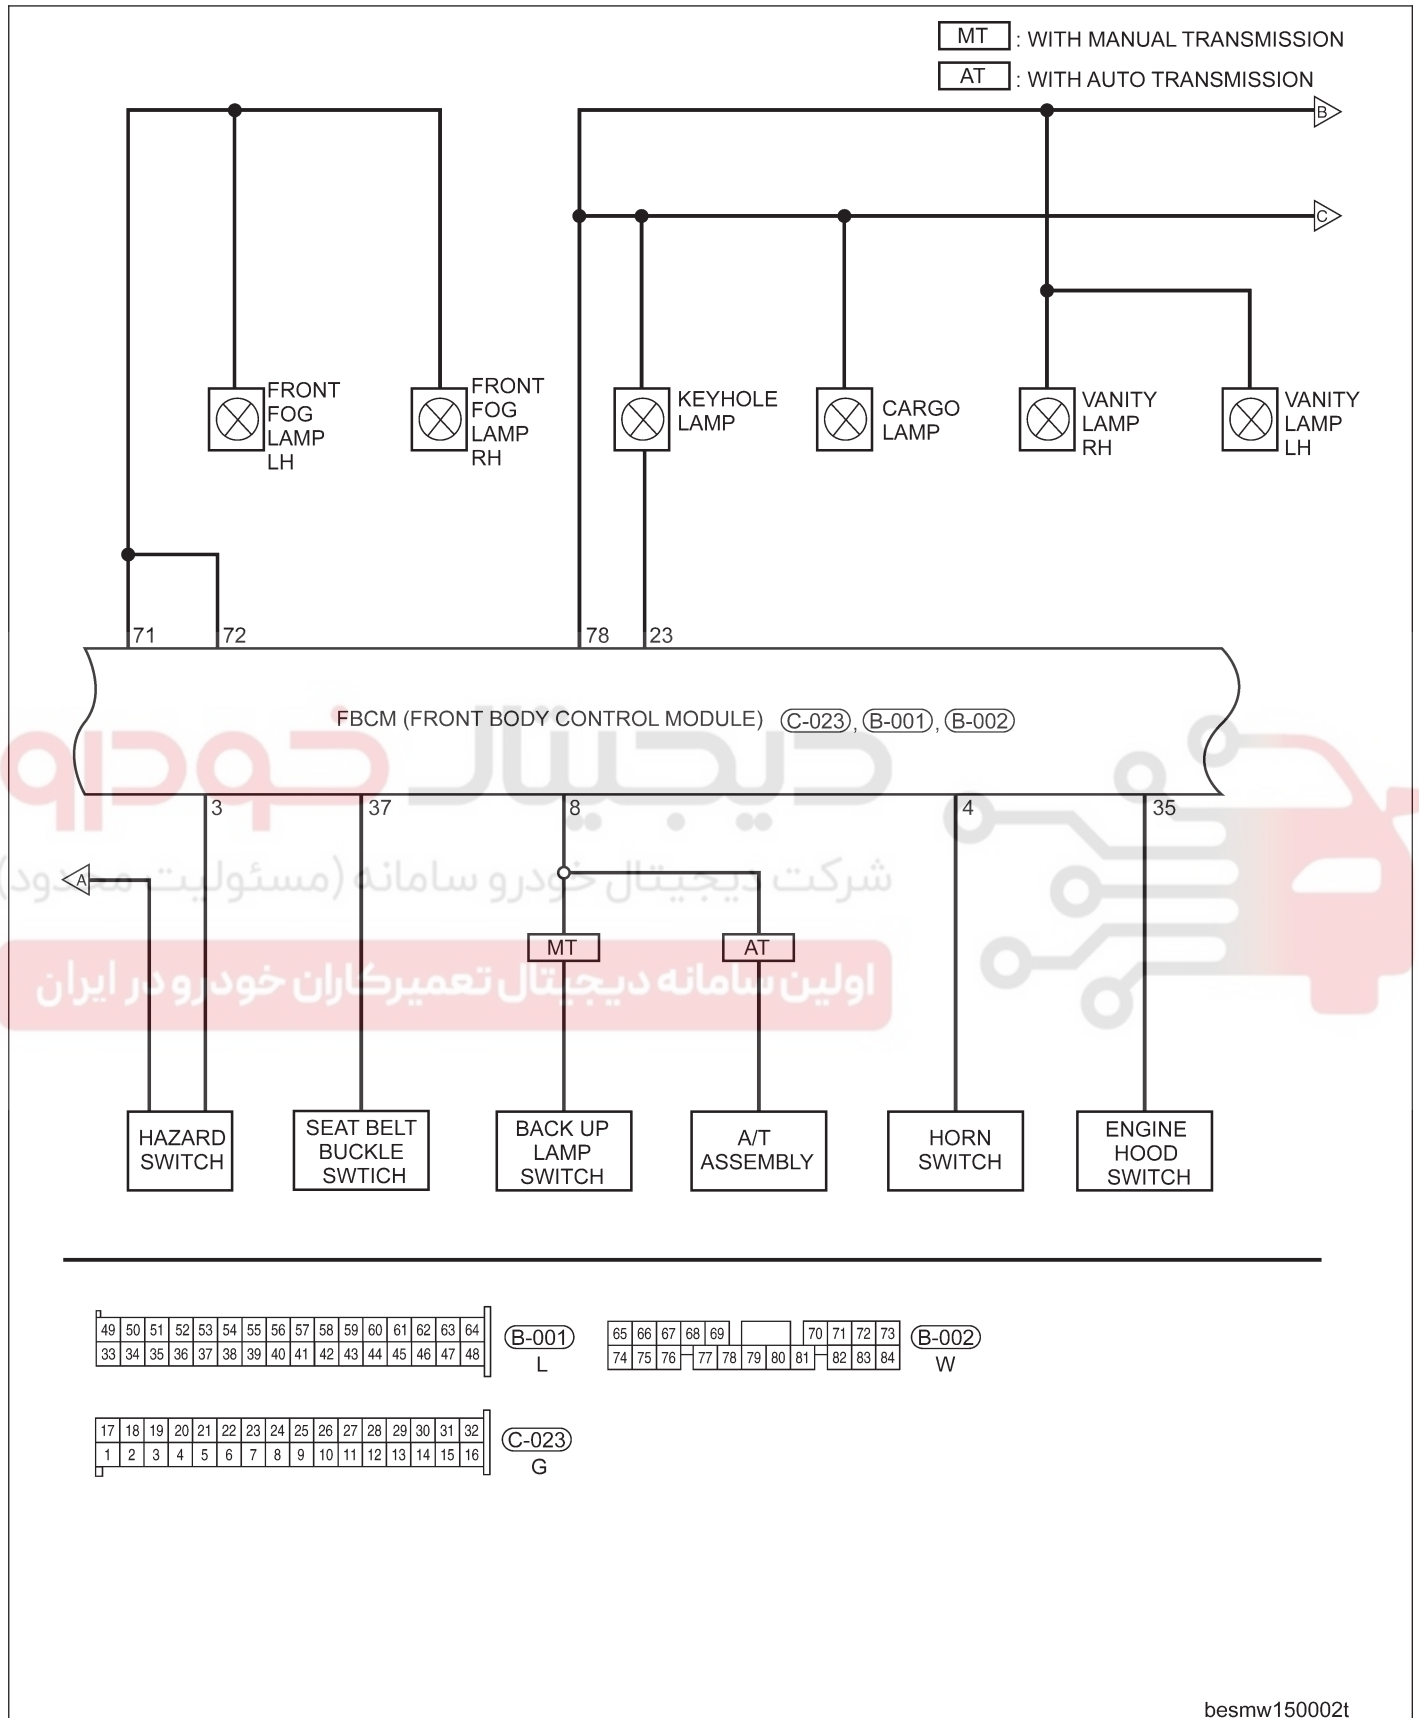

FRONT BODY CONTROL MODULE - FRONT BCM

Electrical Schematics

Front Body Control Module (Page 1 of 5)

besmw150001t

FRONT BODY CONTROL MODULE - FRONT BCM

Front Body Control Module (Page 2 of 5)

FRONT BODY CONTROL MODULE - FRONT BCM

Front Body Control Module (Page 3 of 5)

besmw150003t

FRONT BODY CONTROL MODULE - FRONT BCM

Front Body Control Module (Page 4 of 5)

Front Body Control Module (Page 5 of 5)