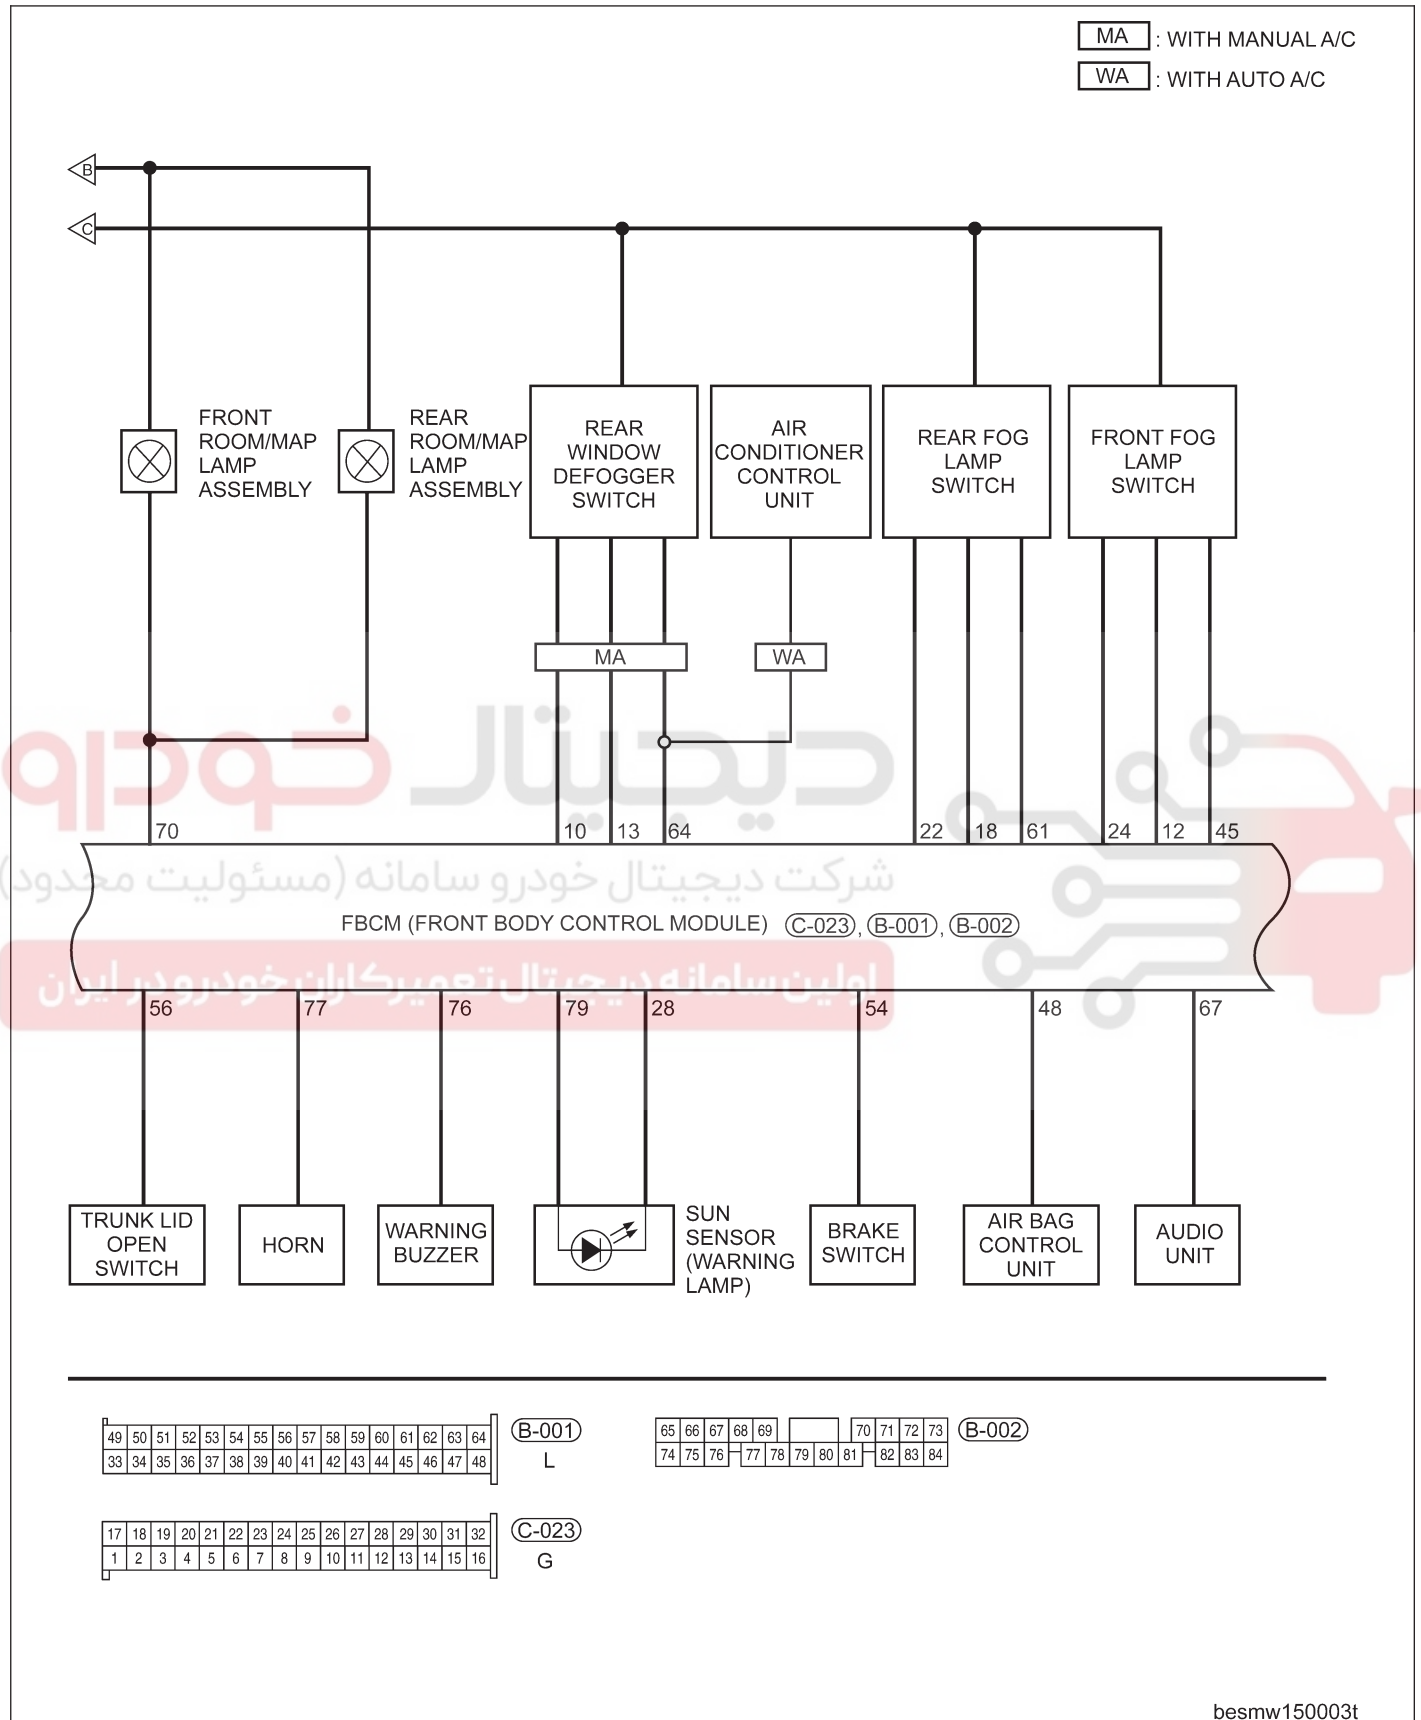

FRONT BODY CONTROL MODULE - FRONT BCM

Electrical Schematics

Front Body Control Module (Page 1 of 5)

besmw150001t

FRONT BODY CONTROL MODULE - FRONT BCM

Front Body Control Module (Page 2 of 5)

FRONT BODY CONTROL MODULE - FRONT BCM

Front Body Control Module (Page 3 of 5)

besmw150003t

FRONT BODY CONTROL MODULE - FRONT BCM

Front Body Control Module (Page 4 of 5)

Front Body Control Module (Page 5 of 5)