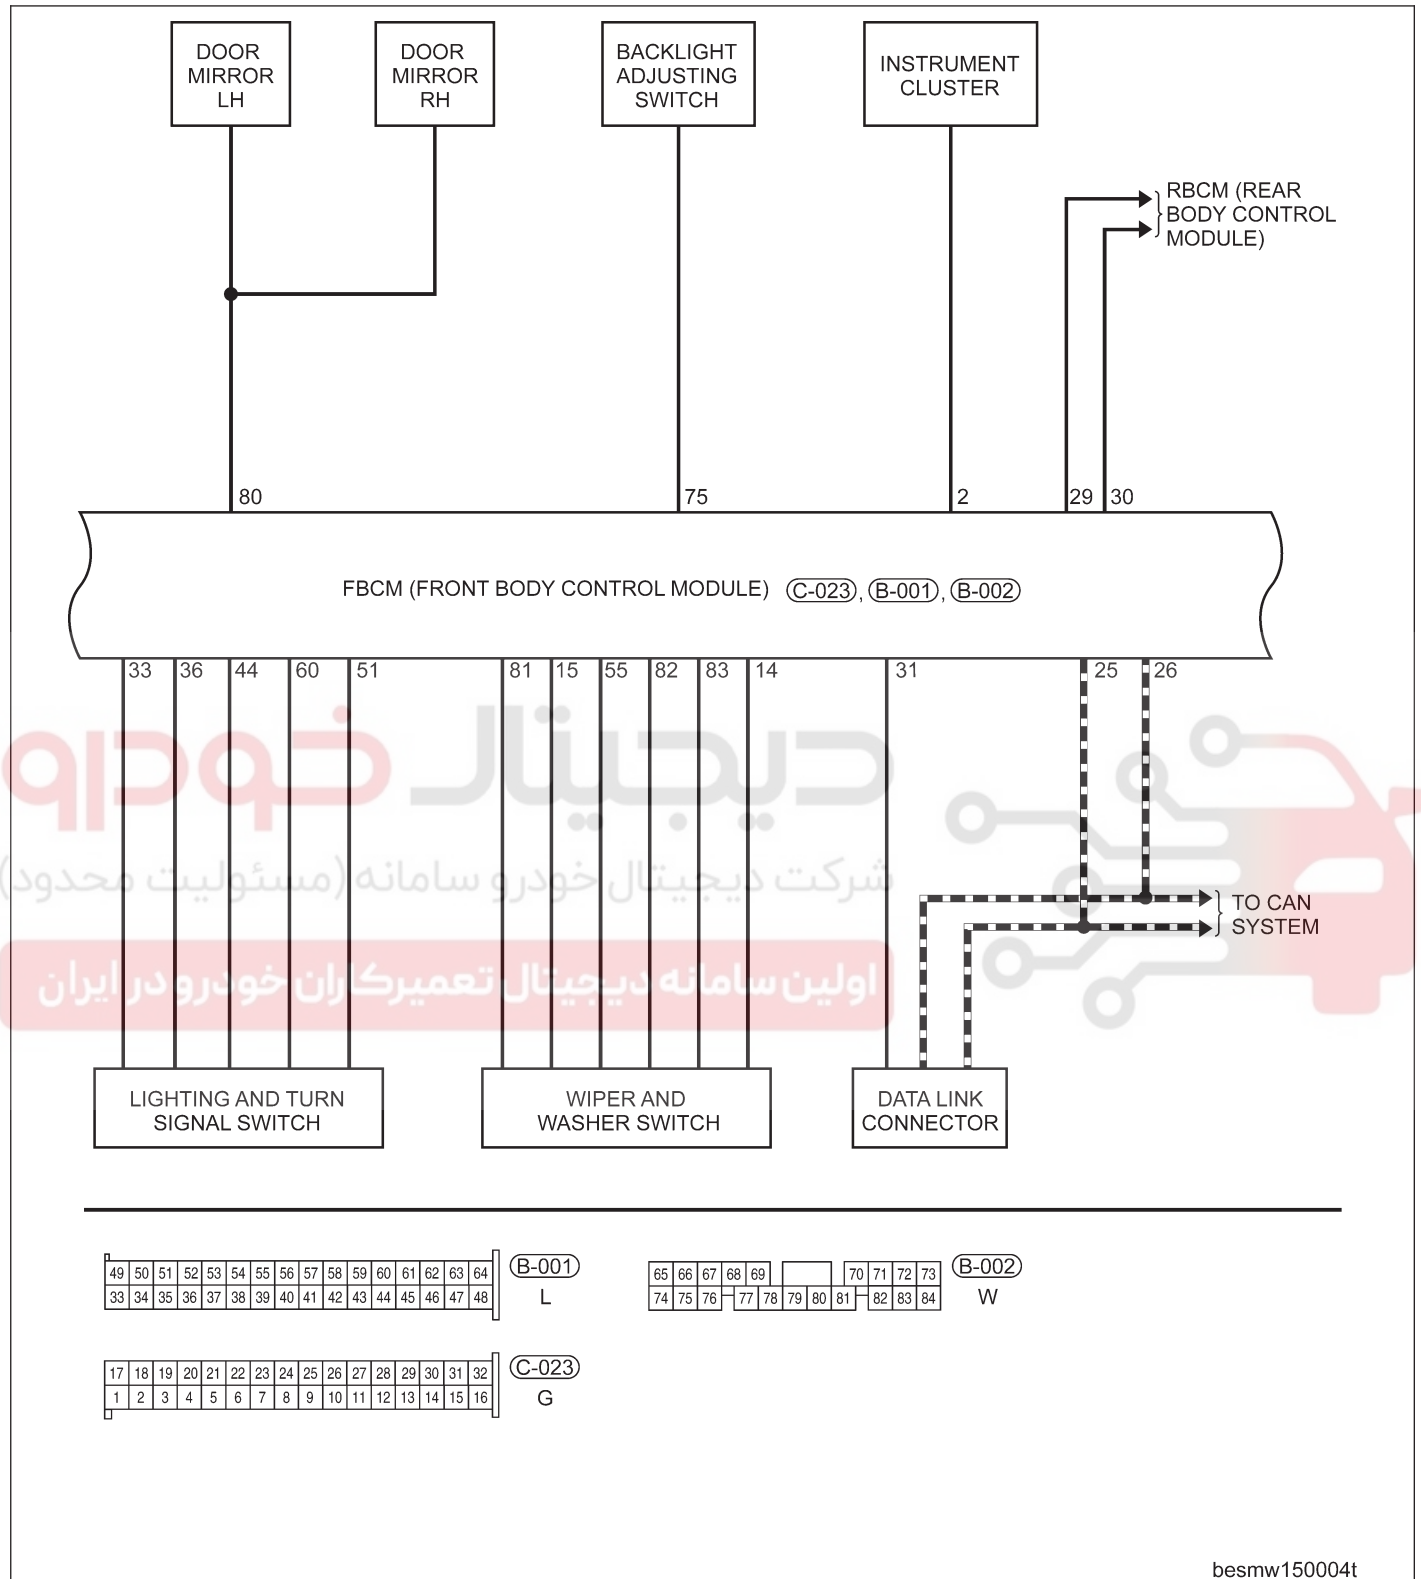

FRONT BODY CONTROL MODULE - FRONT BCM

Electrical Schematics

Front Body Control Module (Page 1 of 5)

besmw150001t

FRONT BODY CONTROL MODULE - FRONT BCM

Front Body Control Module (Page 2 of 5)

FRONT BODY CONTROL MODULE - FRONT BCM

Front Body Control Module (Page 3 of 5)

besmw150003t

FRONT BODY CONTROL MODULE - FRONT BCM

Front Body Control Module (Page 4 of 5)

Front Body Control Module (Page 5 of 5)