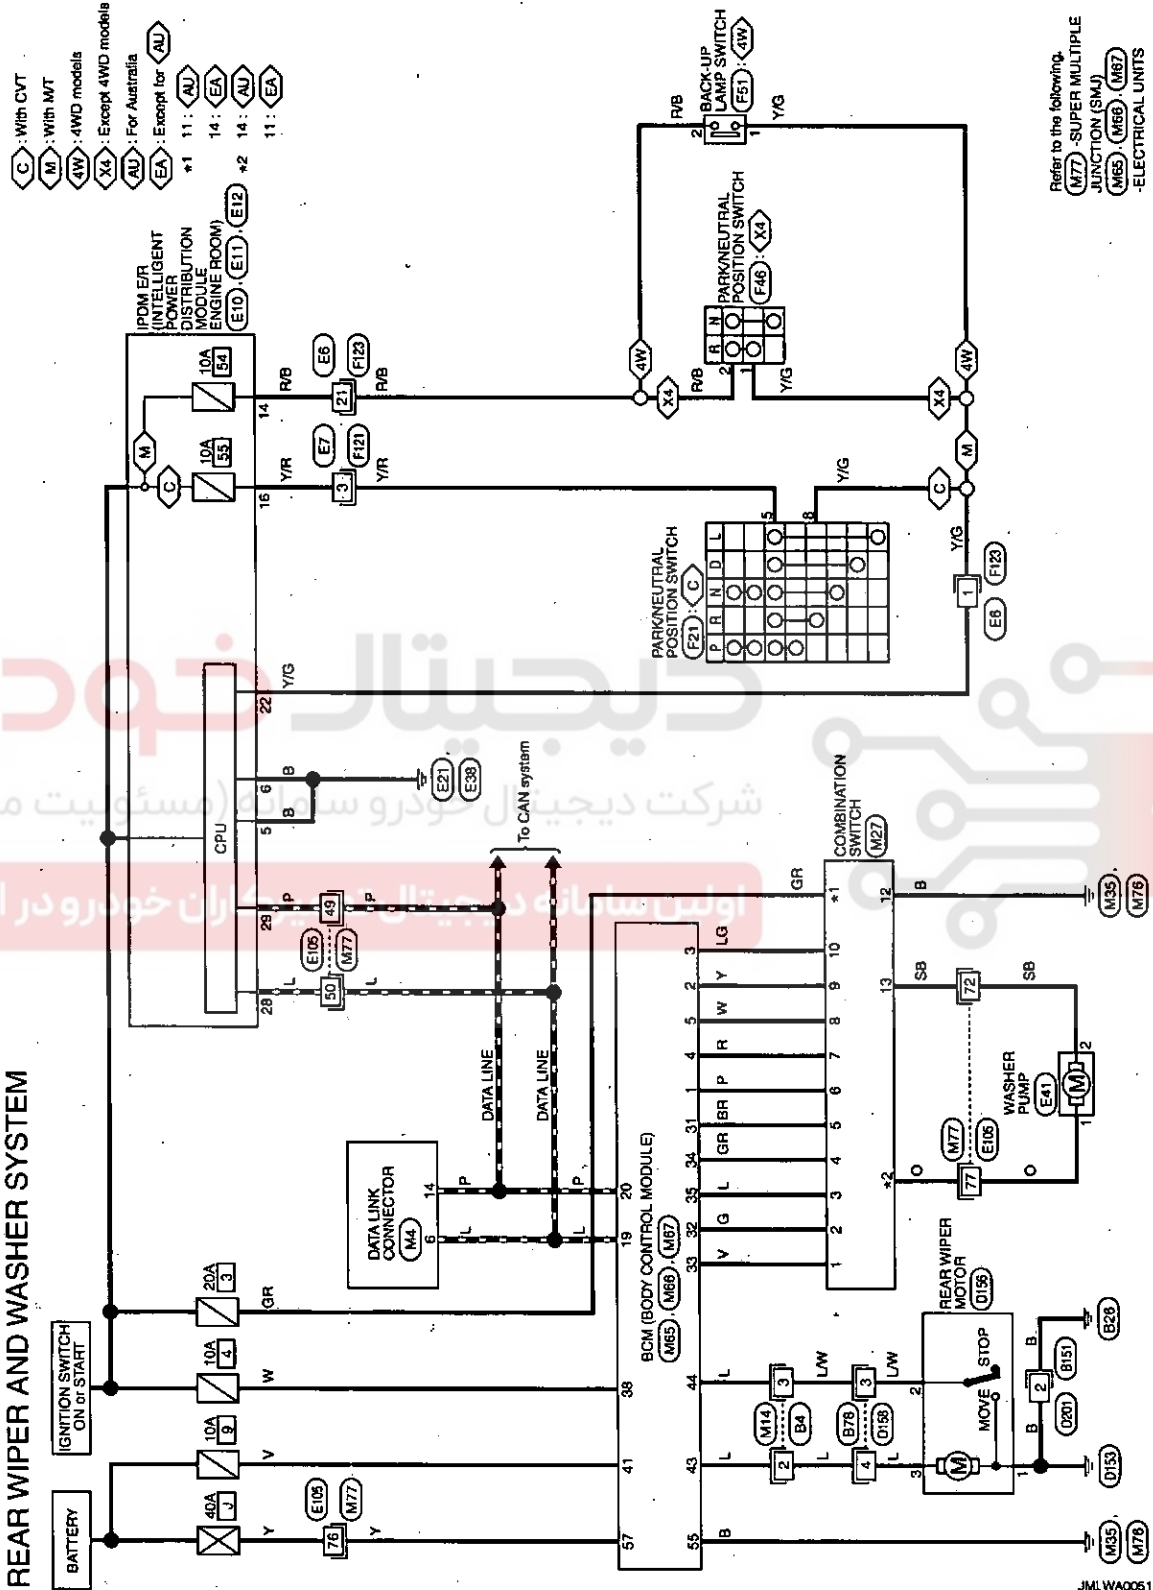

< COMPONENT DIAGNOSIS >

FRONT WIPER AND WASHER SYSTEM

Wiring Diagram - FRONT WIPER AND WASHER SYSTEM -

INFOID:000000004898012

JMLWA0050GE

A B C D E F G H I J K L M N O P

< COMPONENT DIAGNOSIS >

REAR WIPER AND WASHER SYSTEM

Wiring Diagram - REAR WIPER AND WASHER SYSTEM -

INFOID:000000004896013

< COMPONENT DIAGNOSIS >

ALU: For Australia
EA: Except for AU

دیجیتال خودرو
 شرکت دیجیتال خودرو (مسئولیت محدود)
 اولین سامانه دیجیتال تعمیرکاران خودرو در ایران

A
B
C
D
E
F
G
H
I
J
K
WW
M
N
O
P

JMLWA0052GE

< COMPONENT DIAGNOSIS >

HEADLAMP WASHER SYSTEM

Wiring Diagram - HEADLAMP WASHER SYSTEM -

INFOID:000000004898014

HEADLAMP WASHER

Refer to the following:
 (M77) - SUPER MULTIPLE JUNCTION (SMJ)
 (M65) (M66) (M67) (M68) (M69) (M70) (M71) (M72) (M73) (M74) (M75) (M76) (M77) (M78) (M79) (M80) (M81) (M82) (M83) (M84) (M85) (M86) (M87) (M88) (M89) (M90) (M91) (M92) (M93) (M94) (M95) (M96) (M97) (M98) (M99) (M100) - ELECTRICAL UNITS