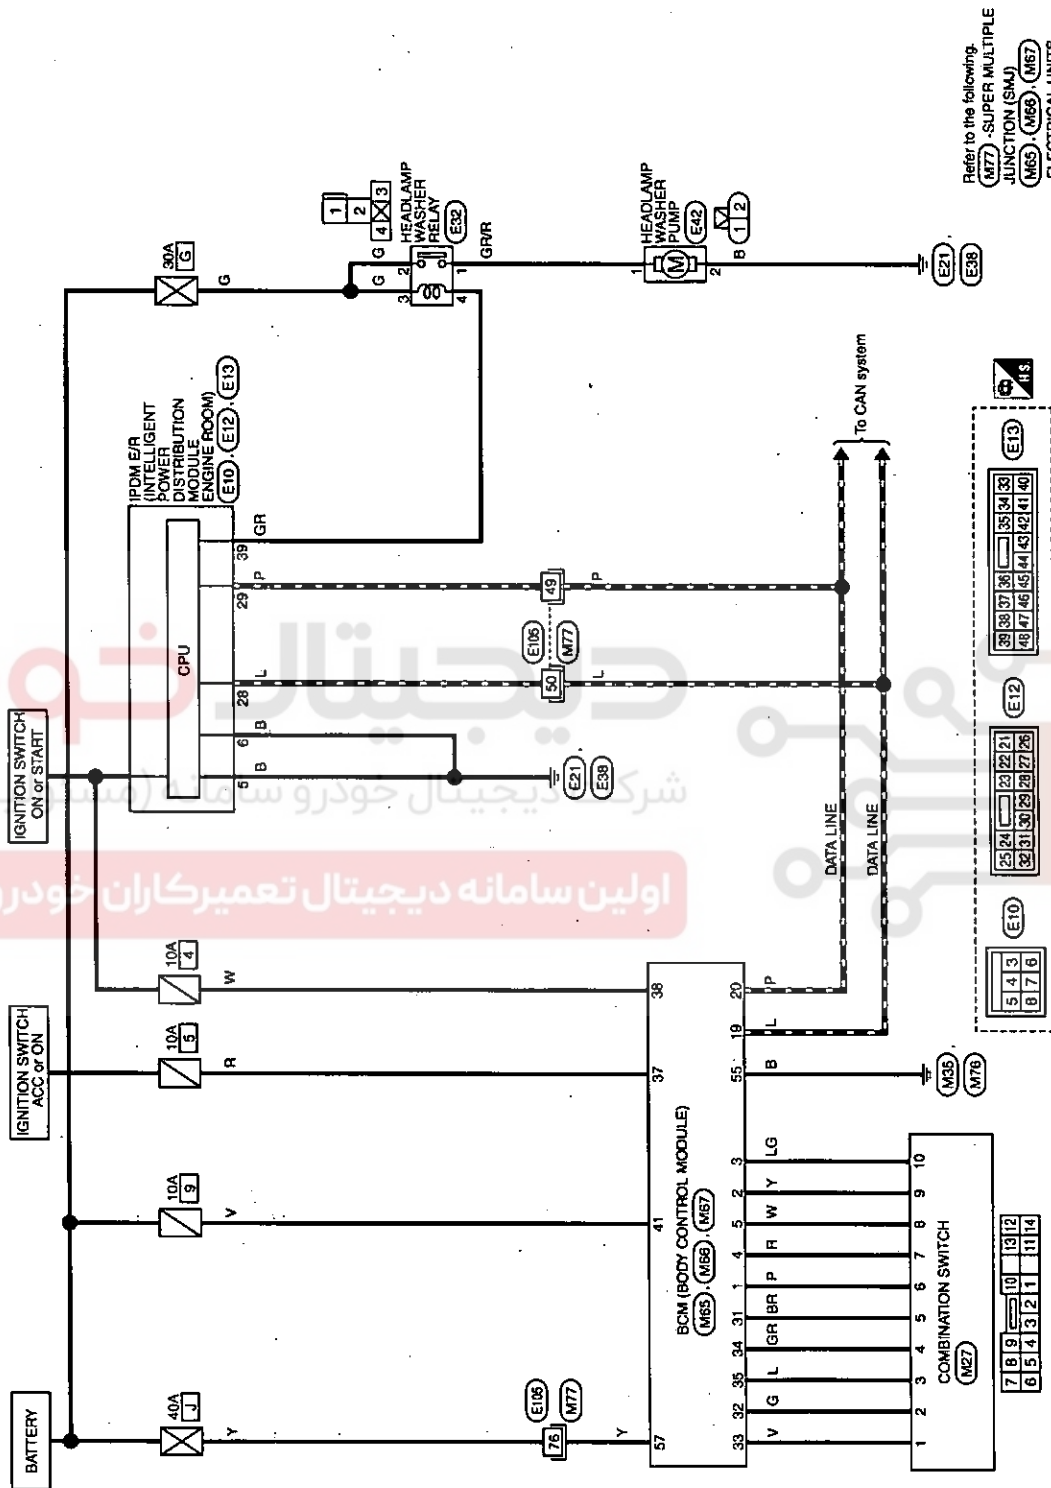

< COMPONENT DIAGNOSIS >

HEADLAMP WASHER SYSTEM

Wiring Diagram - HEADLAMP WASHER SYSTEM -

INFOID:000000004898014

HEADLAMP WASHER

اولین سامانه دیجیتال تعمیرکاران خودرو در ایران
شرکت دیجیتال خودرو سامانه (تعمیرات محدود)
دیجیتال خودرو

JMLWA0061GE