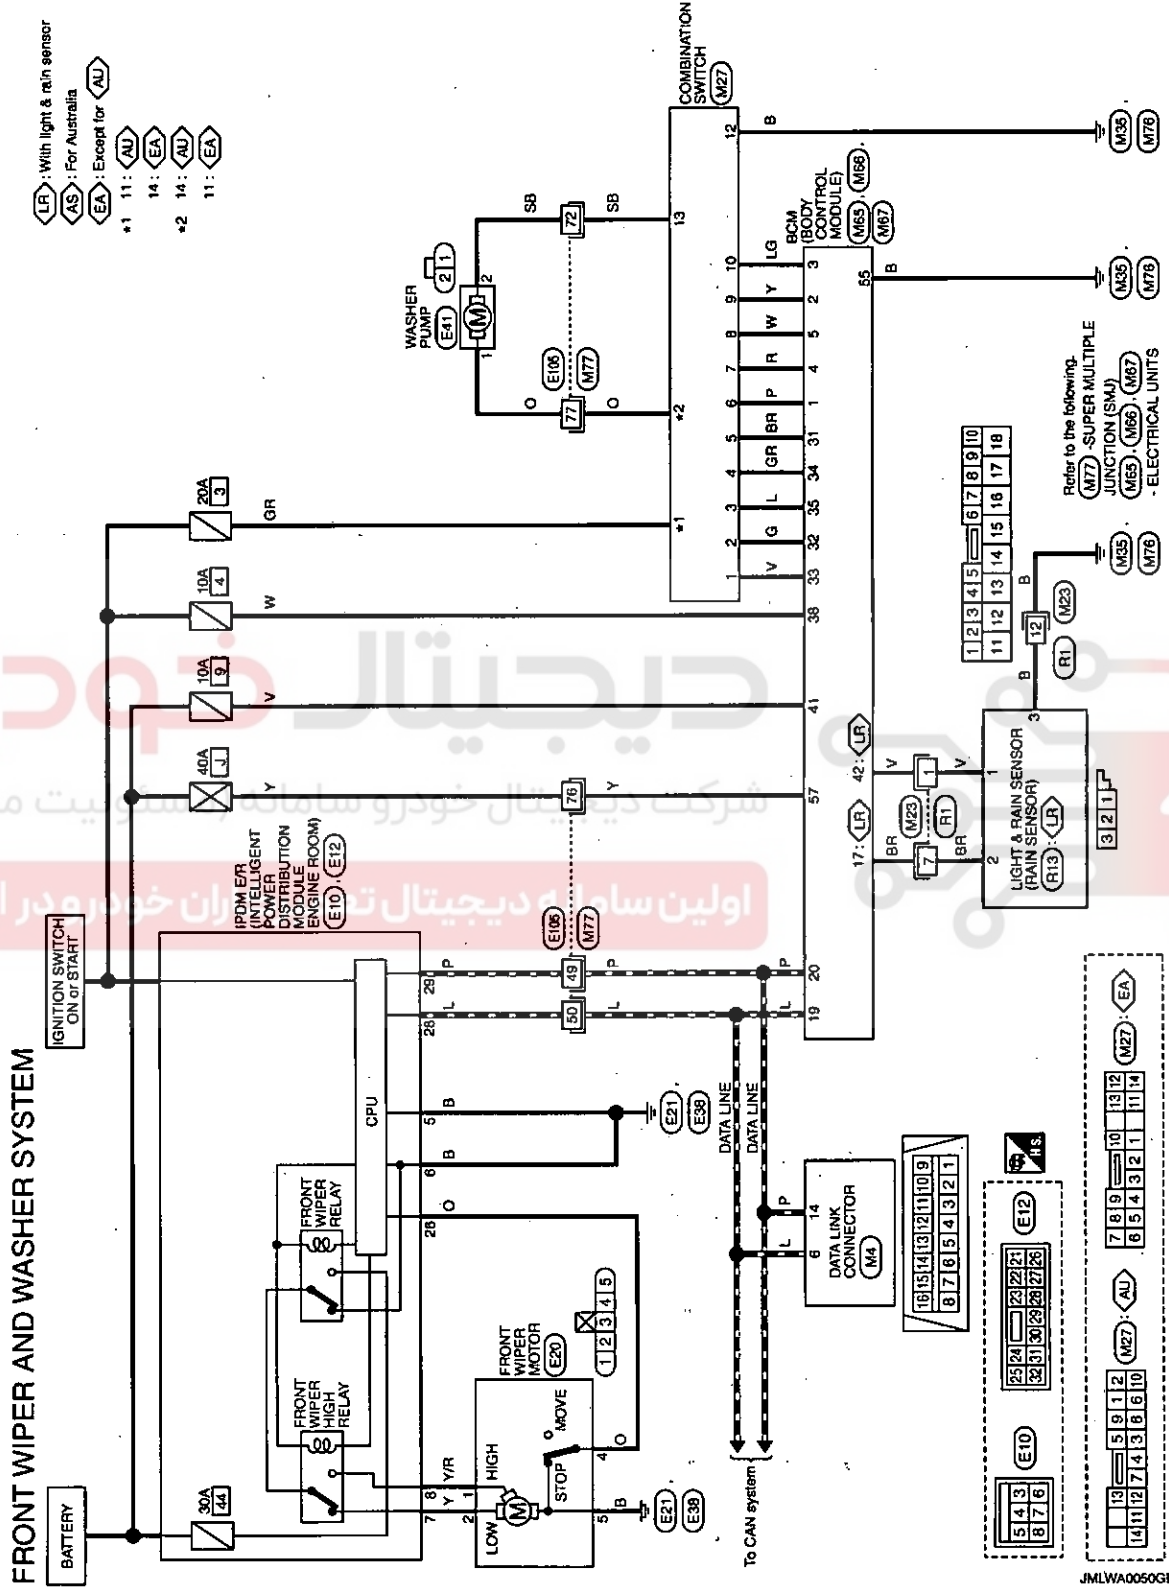

< COMPONENT DIAGNOSIS >

FRONT WIPER AND WASHER SYSTEM

Wiring Diagram - FRONT WIPER AND WASHER SYSTEM -

INFOID:000000004898012

JMLWA0050GE

A B C D E F G H I J K L M N O P

< COMPONENT DIAGNOSIS >

REAR WIPER AND WASHER SYSTEM

Wiring Diagram - REAR WIPER AND WASHER SYSTEM -

INFOID:000000004896013

< COMPONENT DIAGNOSIS >

ALU: For Australia
EA: Except for AU

دیجیتال خودرو
 شرکت دیجیتال خودرو (مسئولیت محدود)
 اولین سامانه دیجیتال تعمیرکاران خودرو در ایران

A
B
C
D
E
F
G
H
I
J
K
WW
M
N
O
P

JMLWA0052GE

< COMPONENT DIAGNOSIS >

HEADLAMP WASHER SYSTEM

Wiring Diagram - HEADLAMP WASHER SYSTEM -

INFOID:000000004898014

HEADLAMP WASHER

Refer to the following:
 (M77) - SUPER MULTIPLE JUNCTION (SMJ)
 (M65) (M66) (M67) (M68) (M69) (M70) (M71) (M72) (M73) (M74) (M75) (M76) (M77) (M78) (M79) (M80) (M81) (M82) (M83) (M84) (M85) (M86) (M87) (M88) (M89) (M90) (M91) (M92) (M93) (M94) (M95) (M96) (M97) (M98) (M99) (M100) - ELECTRICAL UNITS