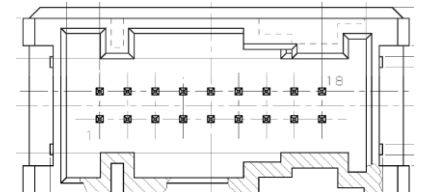

SICMA1 15WAYS HEADER

Connector 15 Pin  
Black (98315-0001)

Connector 40 Pin  
Black (0-953118-1)

Connector 18 Pin  
White (2-18529-2)