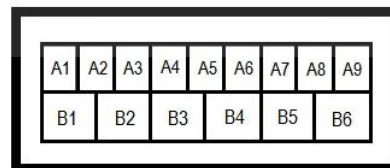

SICMA1 15WAYS HEADER

Connector 15 Pin
Black (98315-0001)