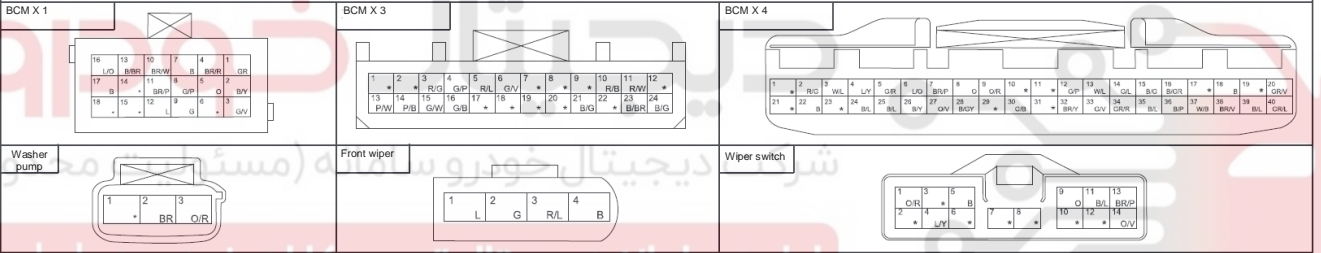

I31 Wiper switch

	EG	SEN	AS	SWL	WG	AUTO/INT	SWH	WS
MIST		0,1A	0,1A					3,8A
OFF								
AUTO								
LO								
HI								
OFF								
WAS	11	4	9	5	14	13	1	

Battery

BCM XA

BCM XC

Washer pump

Front wiper

Wiper switch