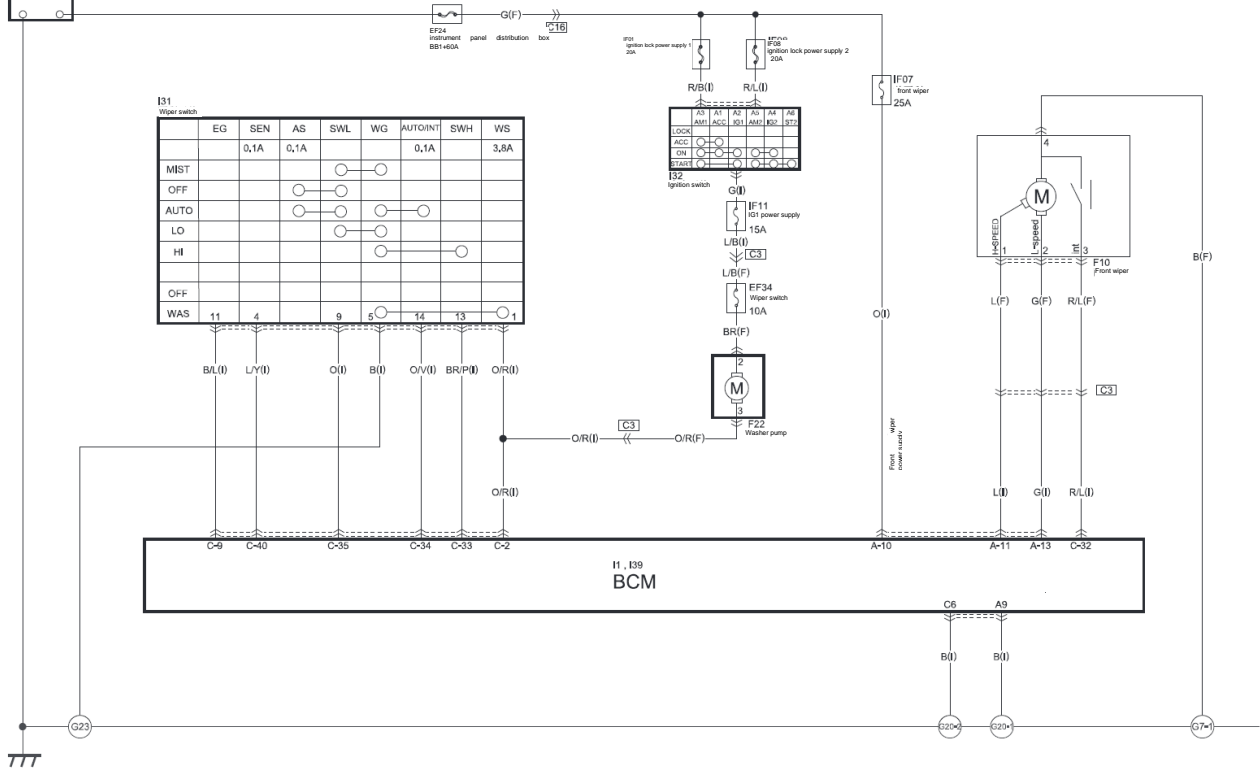

I31 Wiper switch

	EG	SEN	AS	SWL	WG	AUTO/INT	SWH	WS
MIST		0,1A	0,1A					3,8A
OFF								
AUTO								
LO								
HI								
OFF								
WAS	11	4	9	5	14	13	1	

Battery

BCM XA

BCM XC

Washer pump

Front wiper

Wiper switch