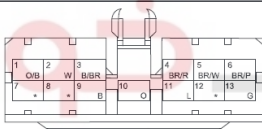

I31 Wiper switch

	EG	SEN	AS	SWL	WG	AUTO/INT	SWH	WS
MIST		0,1A	0,1A					3,8A
OFF								
AUTO								
LO								
HI								
OFF								
WAS	11	4	9	5	14	13	1	

Battery

BCM XA

BCM XC

Washer pump

Front wiper

Wiper switch