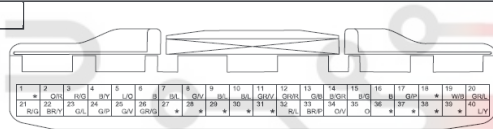

I31 Wiper switch

	EG	SEN	AS	SWL	WG	AUTO/INT	SWH	WS
MIST		0,1A	0,1A					3,8A
OFF								
AUTO								
LO								
HI								
OFF								
WAS	11	4	9	5	14	13	1	

Battery

BCM XA

BCM XC

Washer pump

Front wiper

Wiper switch