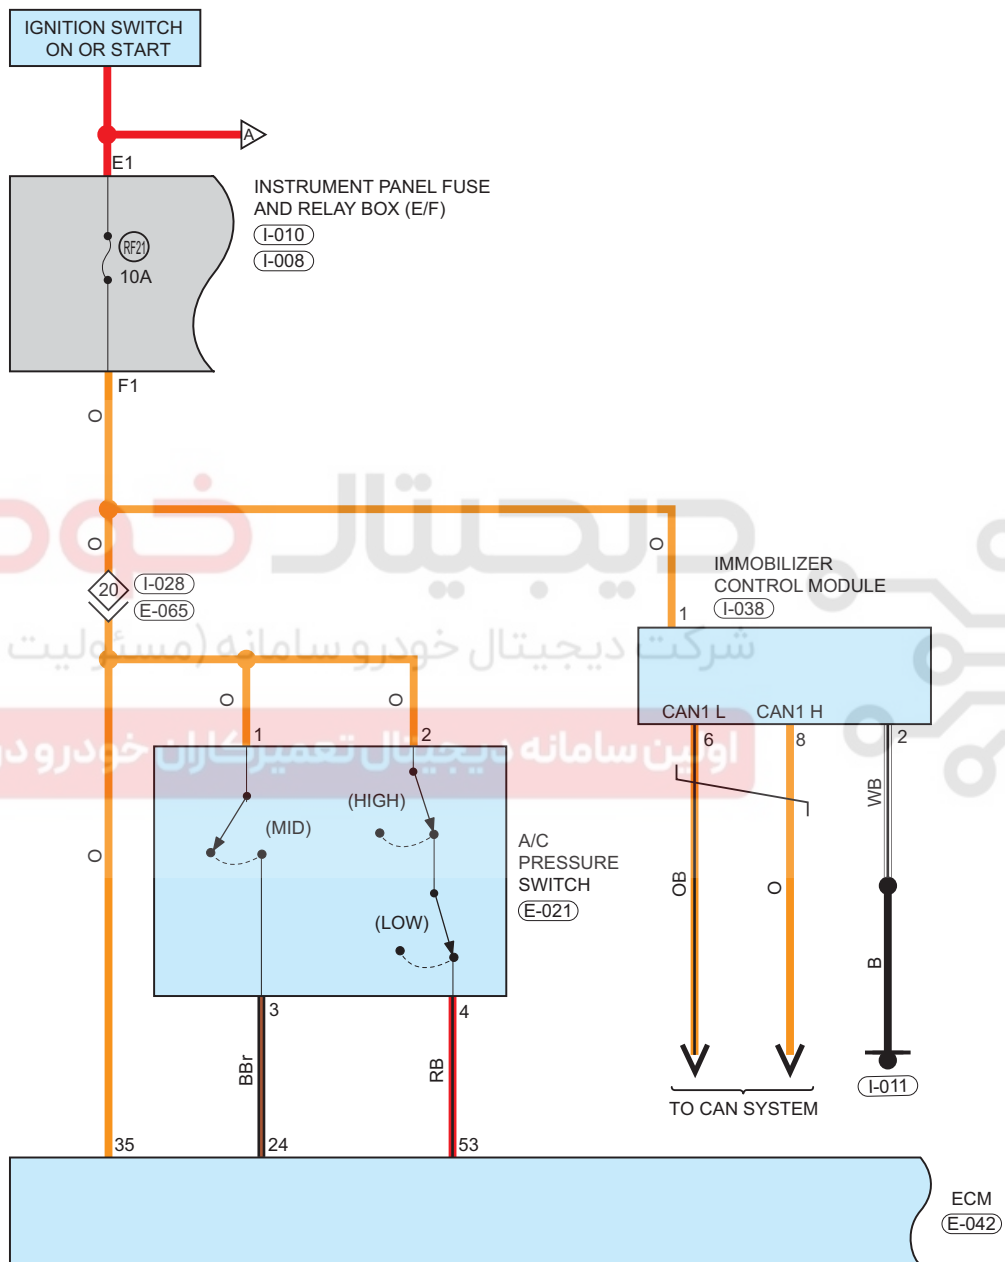

Engine Management System

Circuit Diagram (Page 1 of 9)

09

Parts Location

Connector Code	See Page	Connector Code	See Page	Connector Code	See Page
I-010	08-9	I-008	08-9	I-038	08-9
E-021	08-3	I-011	08-9	E-042	08-3

Fuse and Relay

Fuse/Relay	See Page	Fuse and Relay Box
RF21	06-15	Instrument Panel Fuse and Relay Box

Location of Junction Connector

Connector Code	See Page	Connector Code	See Page	Connector Code	See Page
I-028, E-065	08-9, 08-3				