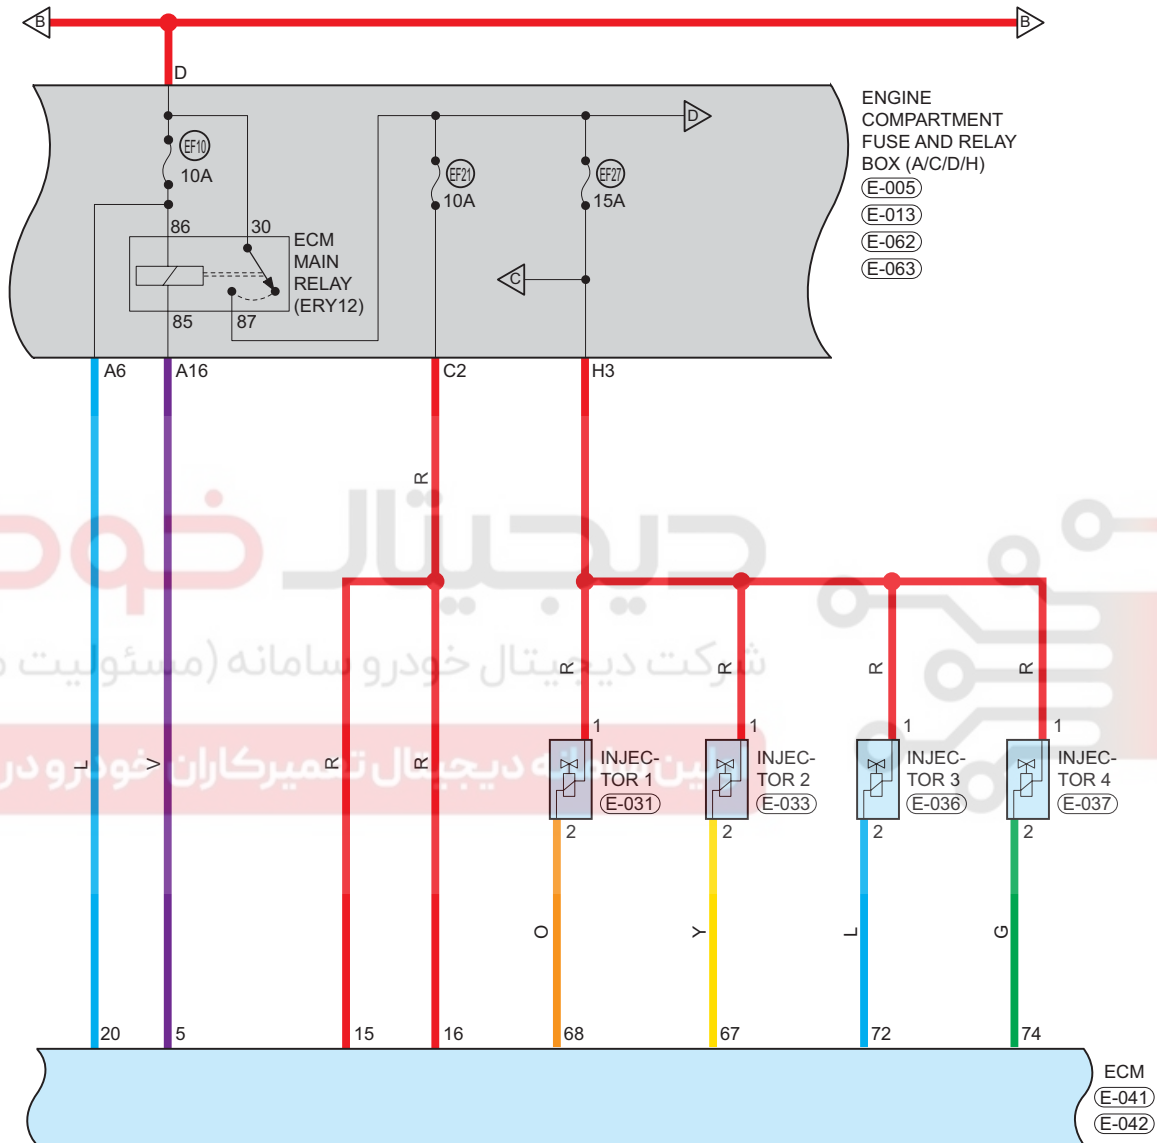

Circuit Diagram (Page 3 of 9)

دیجیتال خودرو
شرکت دیجیتال خودرو سامانه (مسئولیت محدود)
بین راه دیجیتال تامین کاران خودرو در ایران

09

ET11090103

Parts Location

Connector Code	See Page	Connector Code	See Page	Connector Code	See Page
E-005	08-3	E-013	08-3	E-062	08-3
E-063	08-3	E-031	08-3	E-033	08-3
E-036	08-3	E-037	08-3	E-041	08-3
E-042	08-3				

Fuse and Relay

Fuse/Relay	See Page	Fuse and Relay Box
EF10	06-4	Engine Compartment Fuse and Relay Box
EF21	06-4	Engine Compartment Fuse and Relay Box
EF27	06-4	Engine Compartment Fuse and Relay Box
ECM Main Relay (ERY12)	06-4	Engine Compartment Fuse and Relay Box

Form of Connector

Connector Code	See Page	Connector Code	See Page	Connector Code	See Page
E-005	12-2	E-013	12-2	E-062	12-2
E-063	12-2	E-031	12-2	E-033	12-2
E-036	12-2	E-037	12-2	E-041	12-2
E-042	12-2