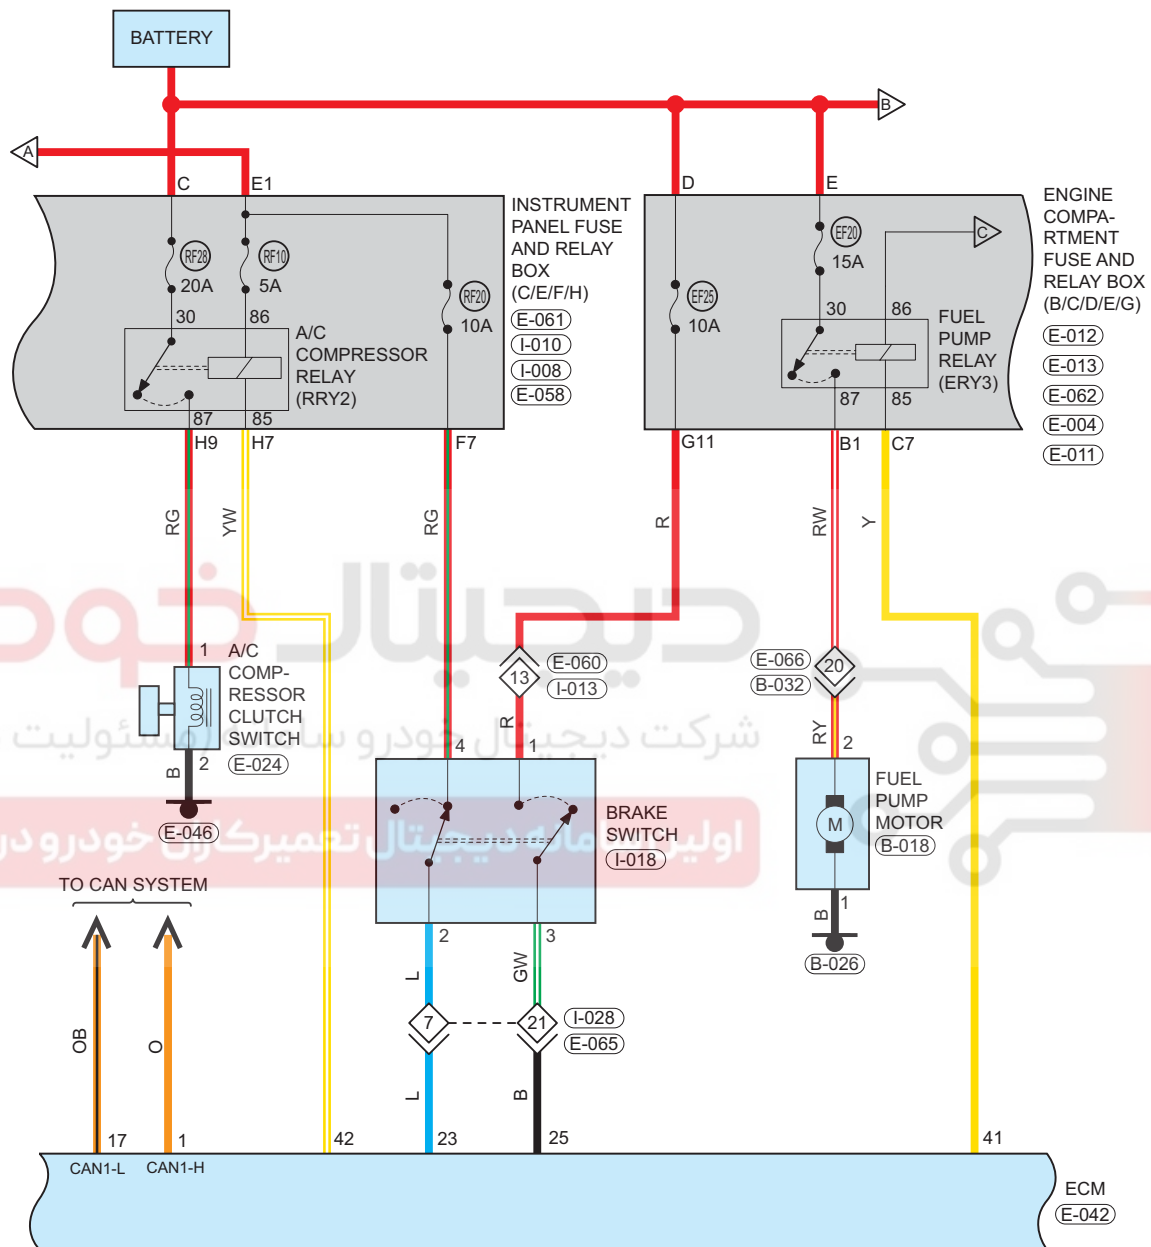

Circuit Diagram (Page 2 of 9)

دیجیتال خودرو
شرکت دیجیتال خودرو با مسئولیت محدود
اولین ماسه دیجیتال تعمیرکاران خودرو در ایران

09

ET11090102

Parts Location

Connector Code	See Page	Connector Code	See Page	Connector Code	See Page
E-012	08-3	E-013	08-3	E-062	08-3
E-004	08-3	E-011	08-3	E-061	08-3
I-010	08-9	I-008	08-9	E-058	08-3
E-024	08-3	I-018	08-9	B-018	08-13
E-042	08-3	E-046	08-3	B-026	08-13

Fuse and Relay

Fuse/Relay	See Page	Fuse and Relay Box
EF20	06-4	Engine Compartment Fuse and Relay Box
EF25	06-4	Engine Compartment Fuse and Relay Box
Fuel Pump Relay (ERY3)	06-4	Engine Compartment Fuse and Relay Box
RF10	06-15	Instrument Panel Fuse and Relay Box
RF20	06-15	Instrument Panel Fuse and Relay Box
RF28	06-15	Instrument Panel Fuse and Relay Box
RRY2	06-15	Instrument Panel Fuse and Relay Box

Location of Junction Connector

Connector Code	See Page	Connector Code	See Page	Connector Code	See Page
E-060, I-013	08-3, 08-9	E-066, B-032	08-3, 08-13	I-028, E-065	08-9, 08-3

Form of Connector

Connector Code	See Page	Connector Code	See Page	Connector Code	See Page
E-012	12-2	E-013	12-2	E-062	12-2
E-004	12-2	E-011	12-2	E-061	12-2
I-010	12-7	I-008	12-7	E-058	12-2
E-024	12-2	I-018	12-7	B-018	12-10
E-042	12-2	E-046	12-2	B-026	12-10
E-060, I-013	12-2, 12-7	E-066, B-032	12-2, 12-10	I-028, E-065	12-7, 12-2