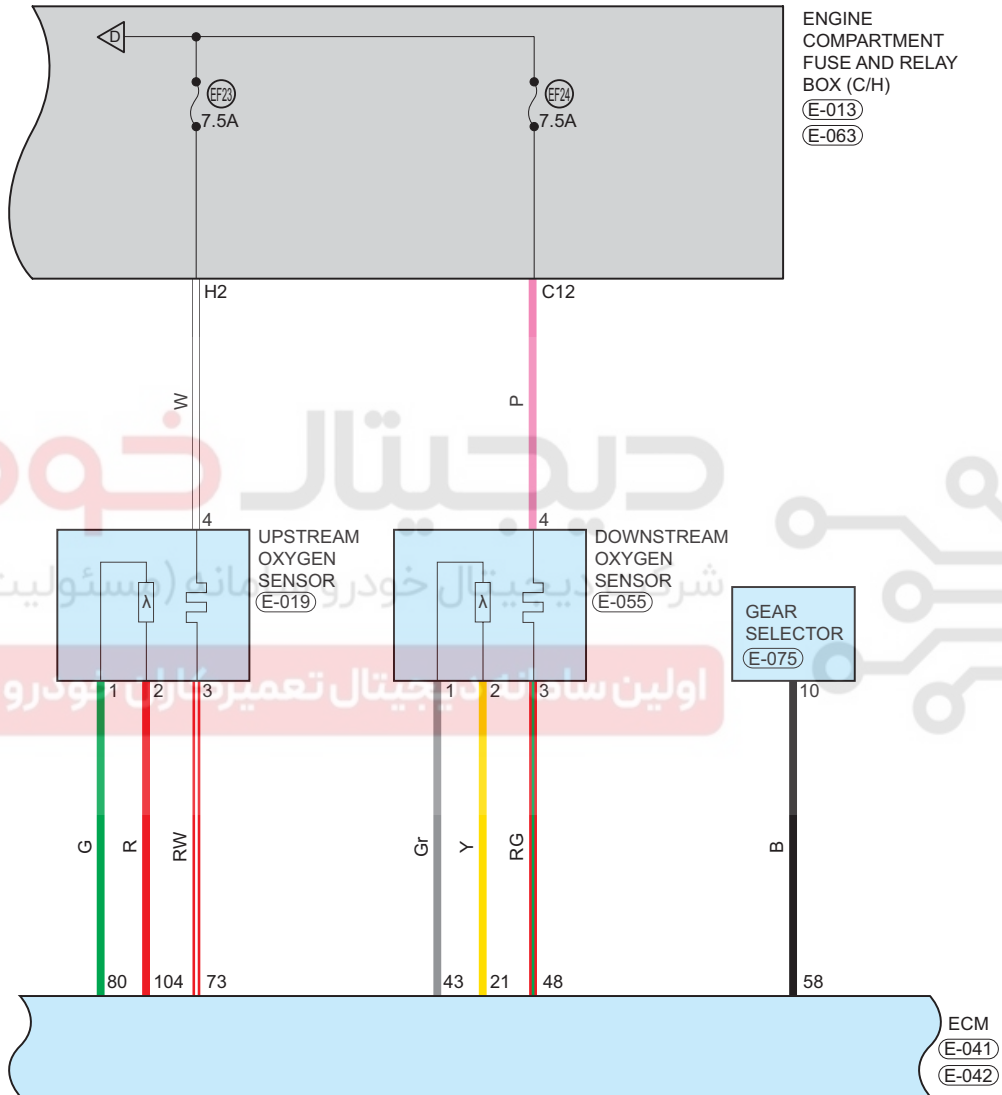

Circuit Diagram (Page 5 of 9)

دیجیتال خودرو
شرکت دیجیتال خودرو (مسئولیت محدود)
اولین سازه های دیجیتال تعمیرات خودرو در ایران