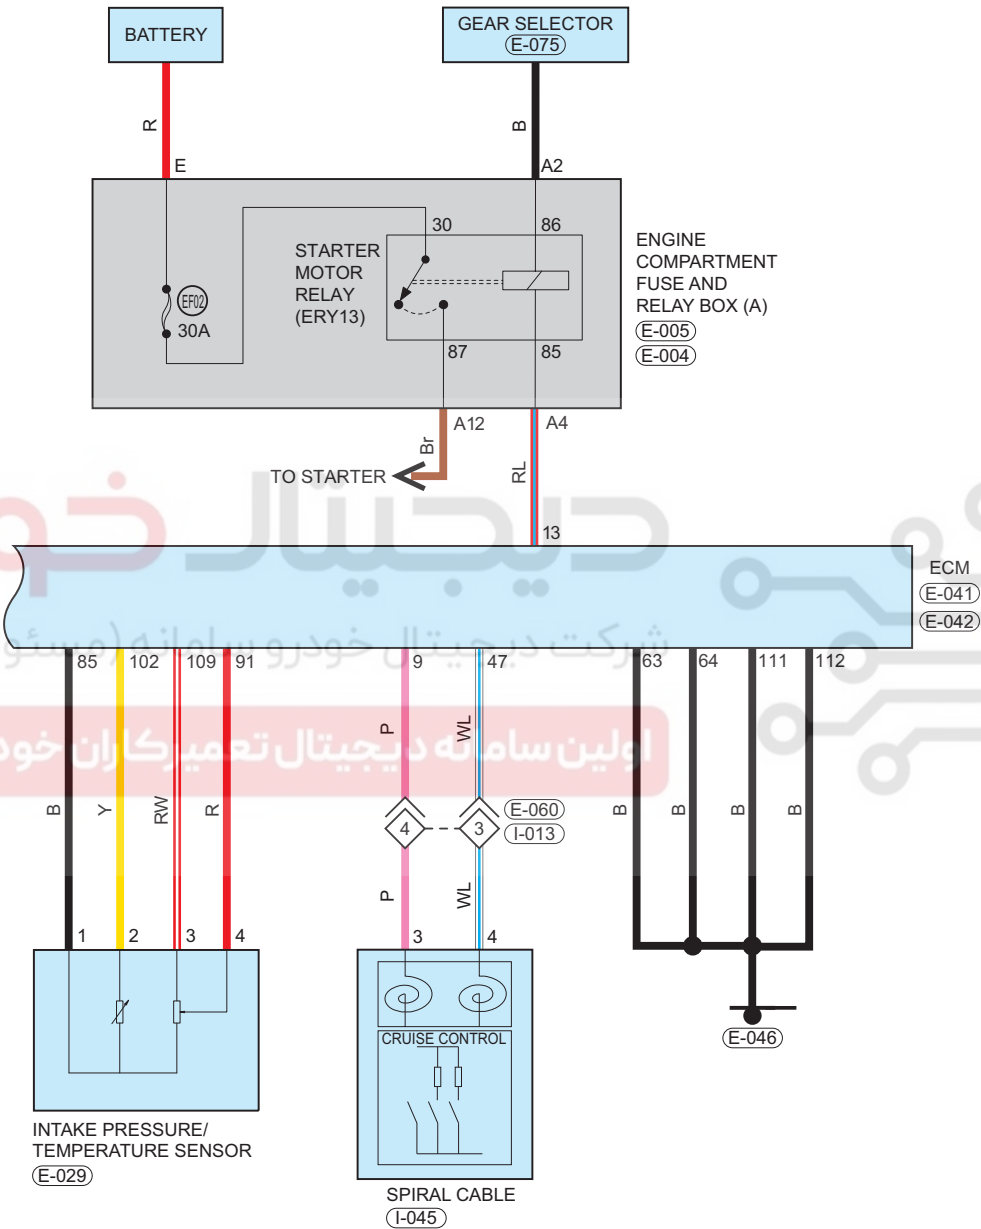

Circuit Diagram (Page 9 of 9)

دیجیتال خودرو
شرکت دیجیتال خودرو سامانه (مسئولیت محدود)
اولین سامانه دیجیتال تعمیرکاران خودرو در ایران

09