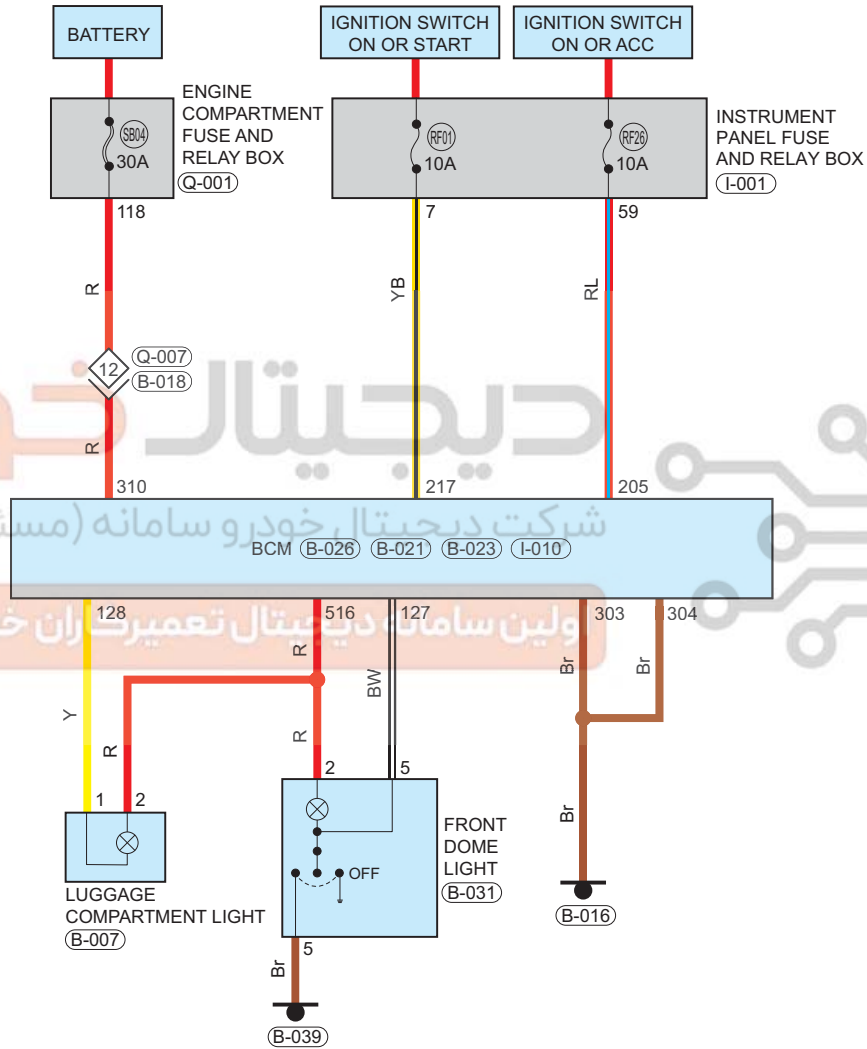

# Dome Light

Circuit Diagram (Page 1 of 1)

09

LIE002001