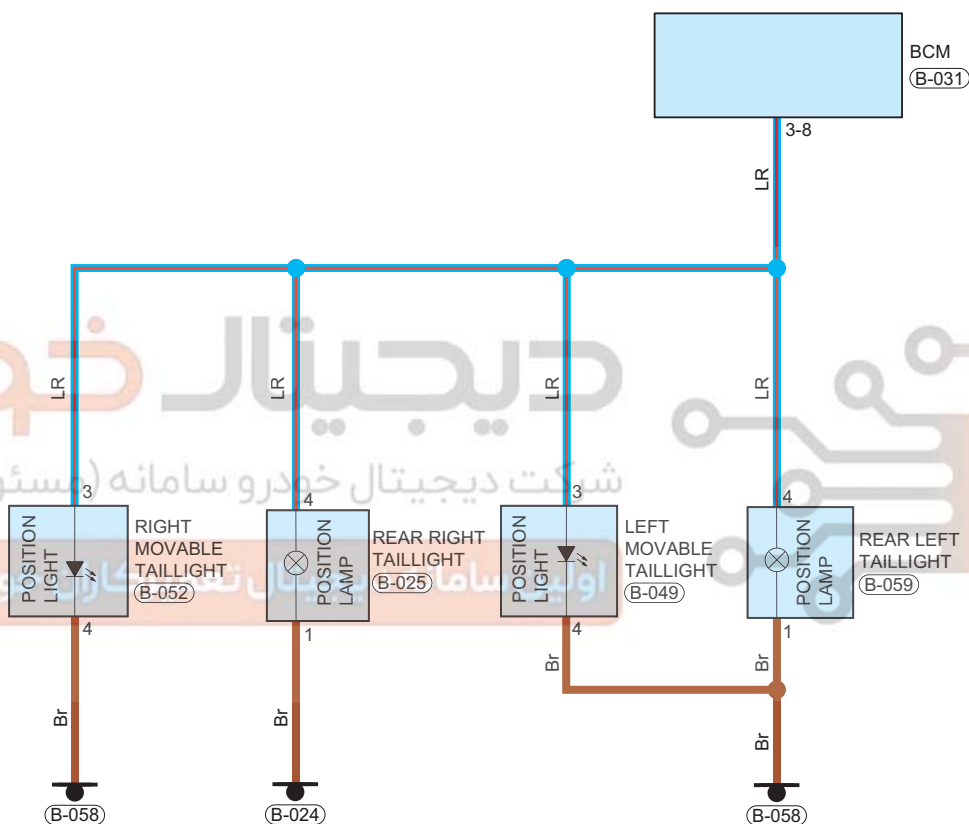

Circuit Diagram (Page 2 of 2)

09

LIE007001