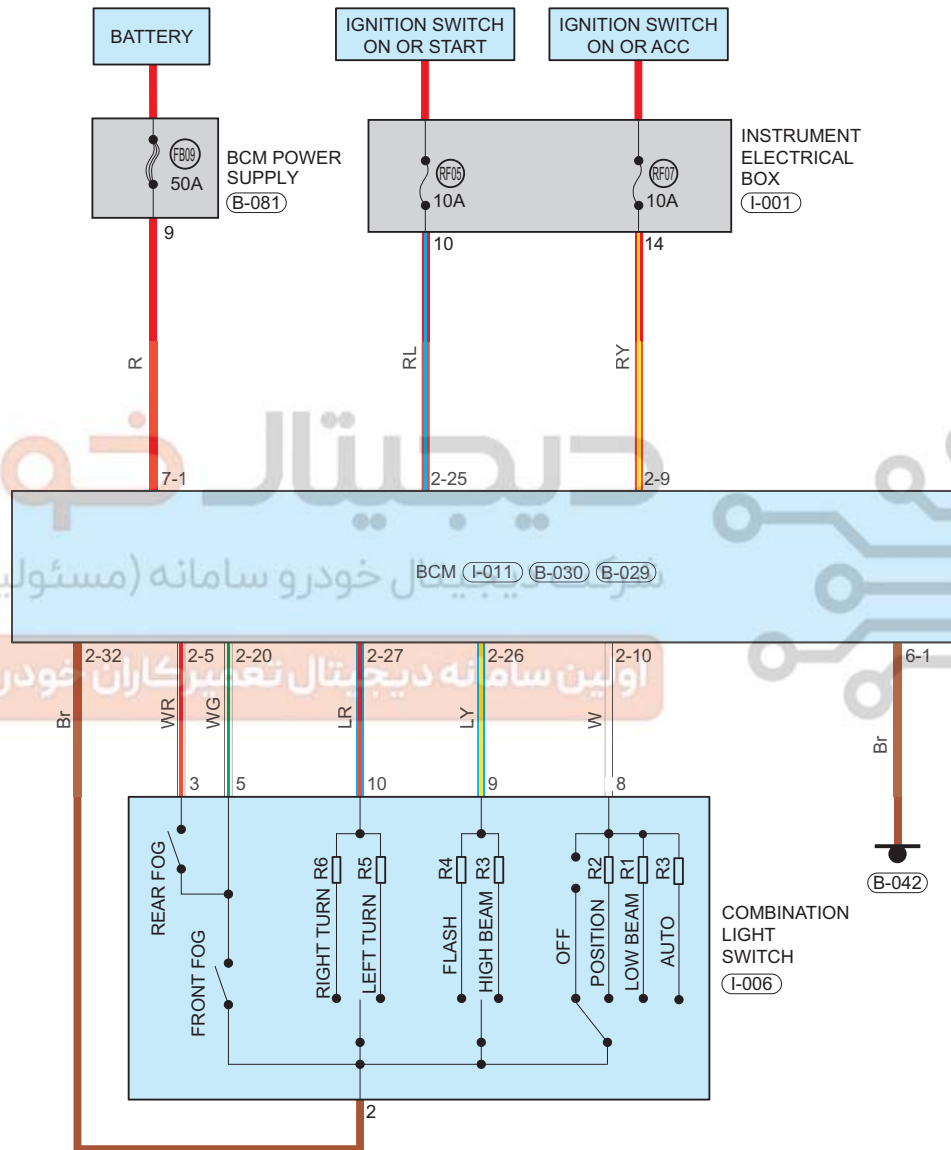

Position Light

Circuit Diagram (Page 1 of 2)

Parts Location

Connector Code	See Page	Connector Code	See Page	Connector Code	See Page
B-081	08-12	I-001	08-8	I-011	08-8
B-030	08-12	B-029	08-12	I-006	08-8
B-042	08-12				

Fuse and Relay

Fuse/Relay	See Page	Fuse and Relay Box
FB09	06-2	Engine Compartment Fuse And Relay Box
RF05	06-9	Instrument Panel Fuse And Relay Box
RF07	06-9	Instrument Panel Fuse And Relay Box

Form of Connector

Circuit Diagram (Page 2 of 2)

09

LIE007001