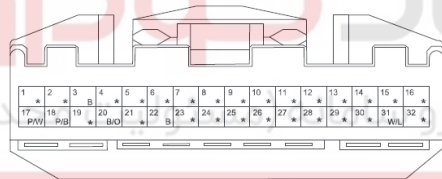

TTT

BCM D

Electric trunk switch

Left rear door contact switch

Right front door contact switch

Central locking switch

Left rear door contact switch

Right rear door contact switch