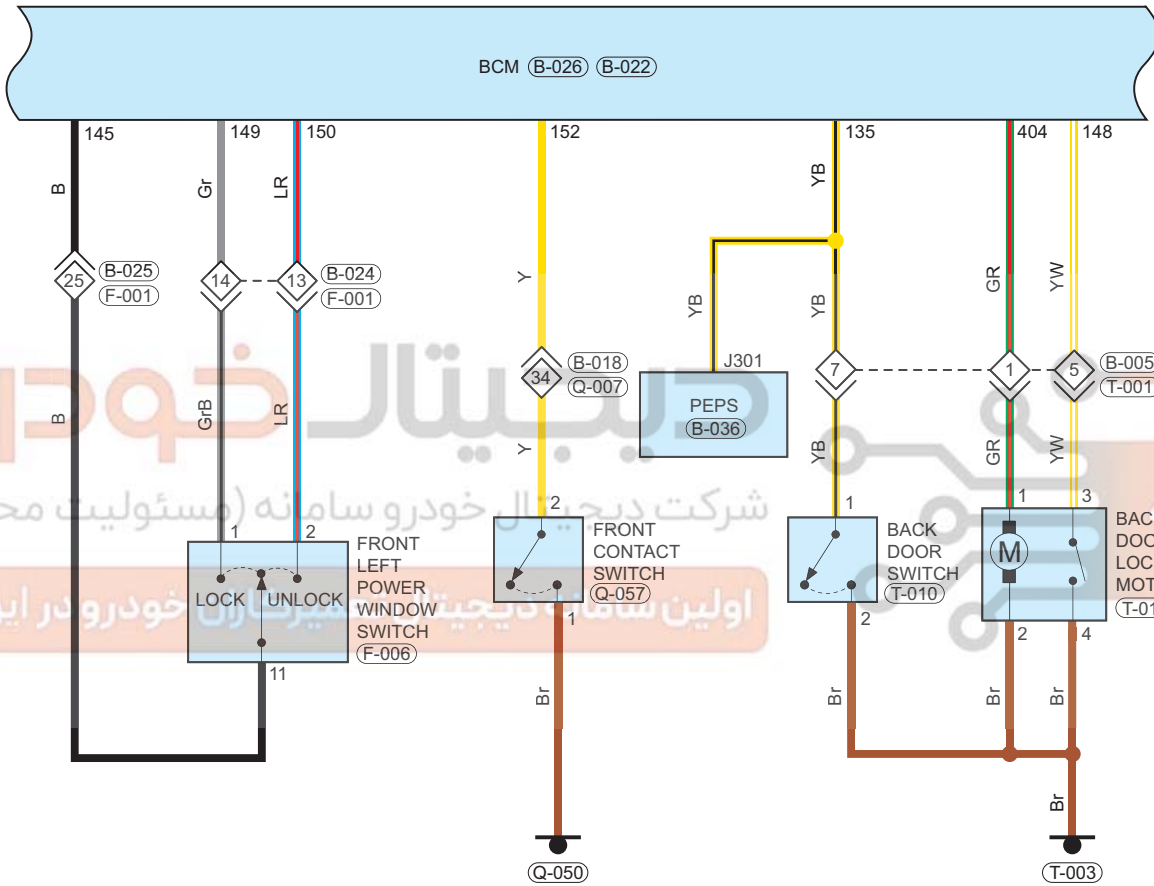

Door Lock

Circuit Diagram (Page 1 of 4)

09

Parts Location

Connector Code	See Page	Connector Code	See Page	Connector Code	See Page
Q-001	08-10	I-001	08-23	B-021	08-36
I-010	08-23				

Fuse and Relay

Fuse/Relay	See Page	Fuse and Relay Box
SB04	06-2	Engine Compartment Fuse and Relay Box
RF01	06-8	Instrument Panel Fuse and Relay Box
RF26	06-8	Instrument Panel Fuse and Relay Box

Location of Junction Connector

Connector Code	See Page	Connector Code	See Page	Connector Code	See Page
Q-007, B-018	08-10, 08-36				

Form of Connector

Connector Code	See Page	Connector Code	See Page	Connector Code	See Page
Q-001	12-17	I-001	12-4	B-021	12-8
I-010	12-4	Q-007, B-018	12-17, 12-8		

اولین سامانه دیجیتال تعمیرکاران خودرو در ایران

Circuit Diagram (Page 2 of 4)

09

DLE002001

Parts Location

Connector Code	See Page	Connector Code	See Page	Connector Code	See Page
B-026	08-36	B-022	08-36	F-006	08-56
Q-057	08-10	Q-050	08-10	B-036	08-36
T-010	08-60	T-016	08-60	T-003	08-60

Location of Junction Connector

Connector Code	See Page	Connector Code	See Page	Connector Code	See Page
B-025, F-001	08-36, 08-56	B-024, F-001	08-36, 08-56	B-018, Q-007	08-36, 08-10
B-005, T-001	08-36, 08-60				