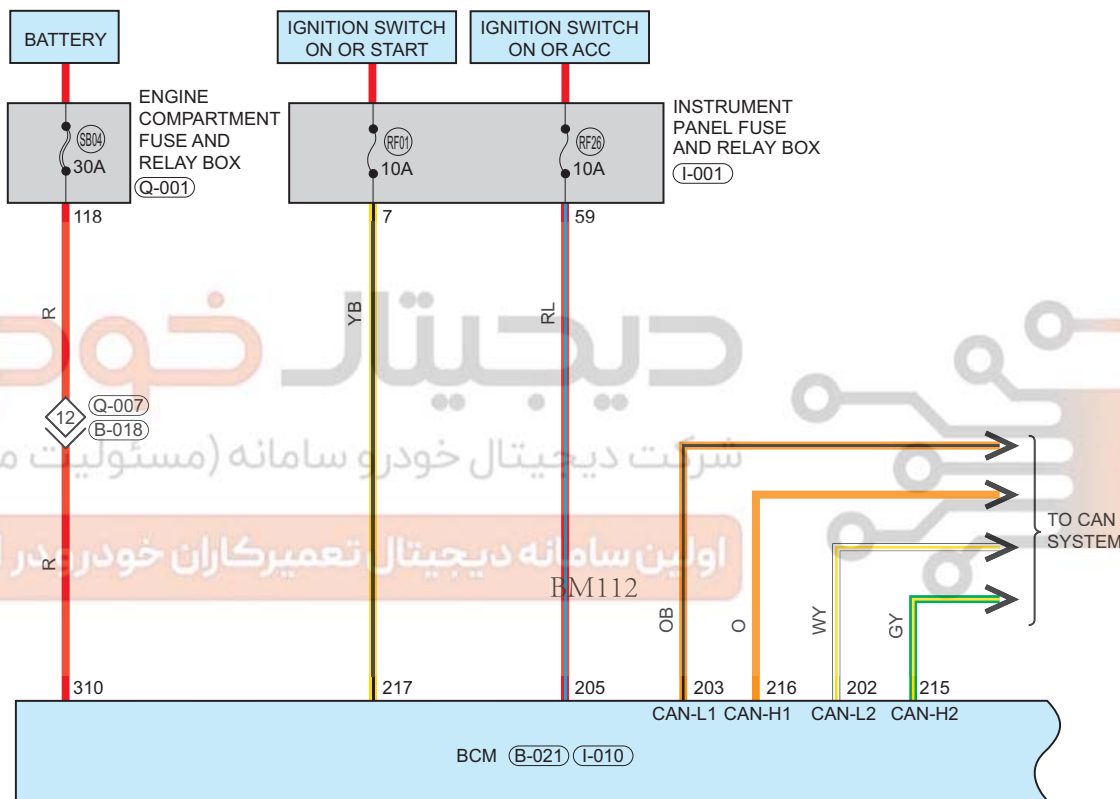

Door Lock

Circuit Diagram (Page 1 of 4)

09

Parts Location

Connector Code	See Page	Connector Code	See Page	Connector Code	See Page
Q-001	08-10	I-001	08-23	B-021	08-36
I-010	08-23				

Fuse and Relay

Fuse/Relay	See Page	Fuse and Relay Box
SB04	06-2	Engine Compartment Fuse and Relay Box
RF01	06-8	Instrument Panel Fuse and Relay Box
RF26	06-8	Instrument Panel Fuse and Relay Box

Location of Junction Connector

Connector Code	See Page	Connector Code	See Page	Connector Code	See Page
Q-007, B-018	08-10, 08-36				

Form of Connector

Connector Code	See Page	Connector Code	See Page	Connector Code	See Page
Q-001	12-17	I-001	12-4	B-021	12-8
I-010	12-4	Q-007, B-018	12-17, 12-8		

اولین سامانه دیجیتال تعمیرکاران خودرو در ایران

Circuit Diagram (Page 2 of 4)

09

DLE002001

Parts Location

Connector Code	See Page	Connector Code	See Page	Connector Code	See Page
B-026	08-36	B-022	08-36	F-006	08-56
Q-057	08-10	Q-050	08-10	B-036	08-36
T-010	08-60	T-016	08-60	T-003	08-60