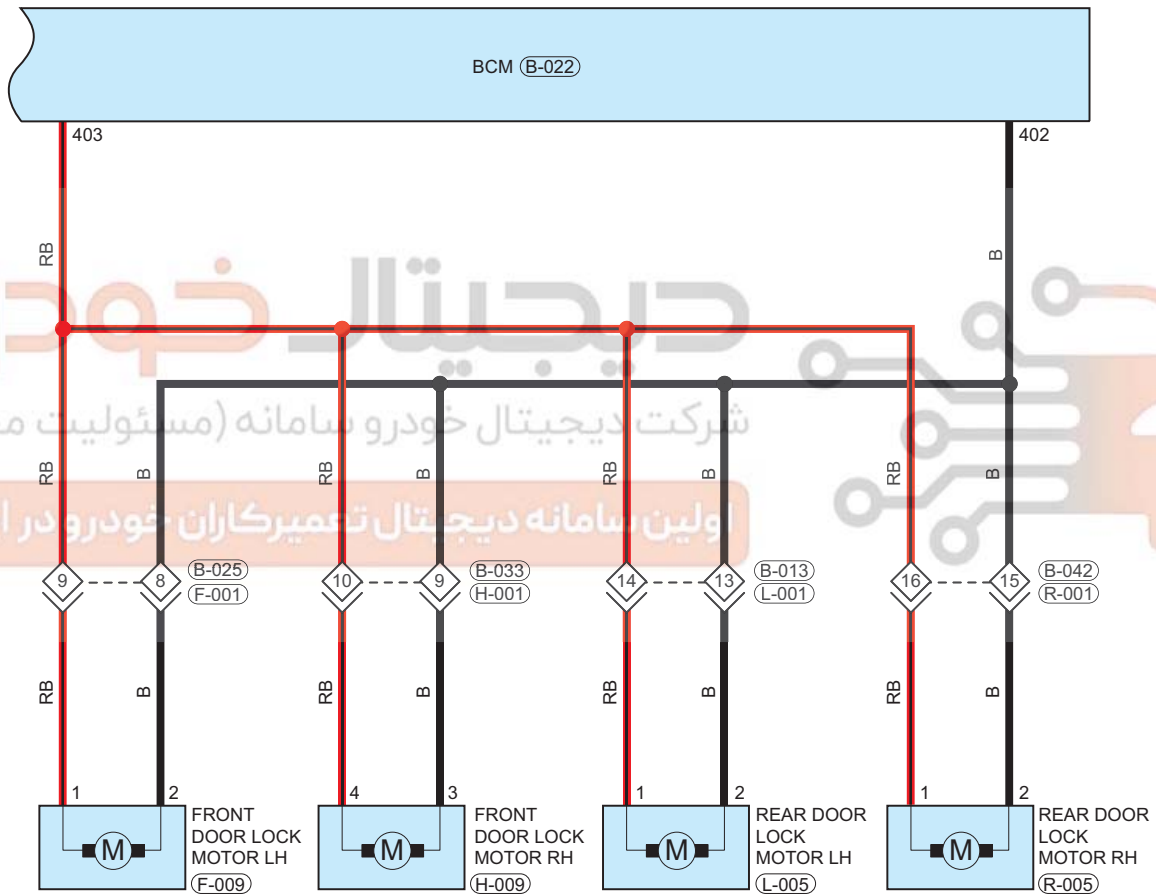

Parts Location

Connector Code	See Page	Connector Code	See Page	Connector Code	See Page
B-026	08-36	F-010	08-56	F-009	08-56
B-015	08-36	H-009	08-57	B-039	08-36
L-005	08-58	B-015	08-36	R-005	08-59
B-039	08-36				

Location of Junction Connector

Connector Code	See Page	Connector Code	See Page	Connector Code	See Page
B-025, F-001	08-36, 08-56	B-024, F-001	08-36, 08-56	B-033, H-001	08-36, 08-57
B-013, L-001	08-36, 08-58	B-042, R-001	08-36, 08-59		

Form of Connector

Connector Code	See Page	Connector Code	See Page	Connector Code	See Page
B-026	12-8	F-010	12-14	F-009	12-14
B-015	12-8	H-009	12-14	B-039	12-8
L-005	12-15	B-015	12-8	R-005	12-15
B-039	12-8	B-025, F-001	12-8, 12-14	B-024, F-001	12-8, 12-14
B-033, H-001	12-8, 12-14	B-013, L-001	12-8, 12-15	B-042, R-001	12-8, 12-15

اولین سامانه دیجیتال تعمیرکاران خودرو در ایران

Circuit Diagram (Page 4 of 4)

09

DLE004001