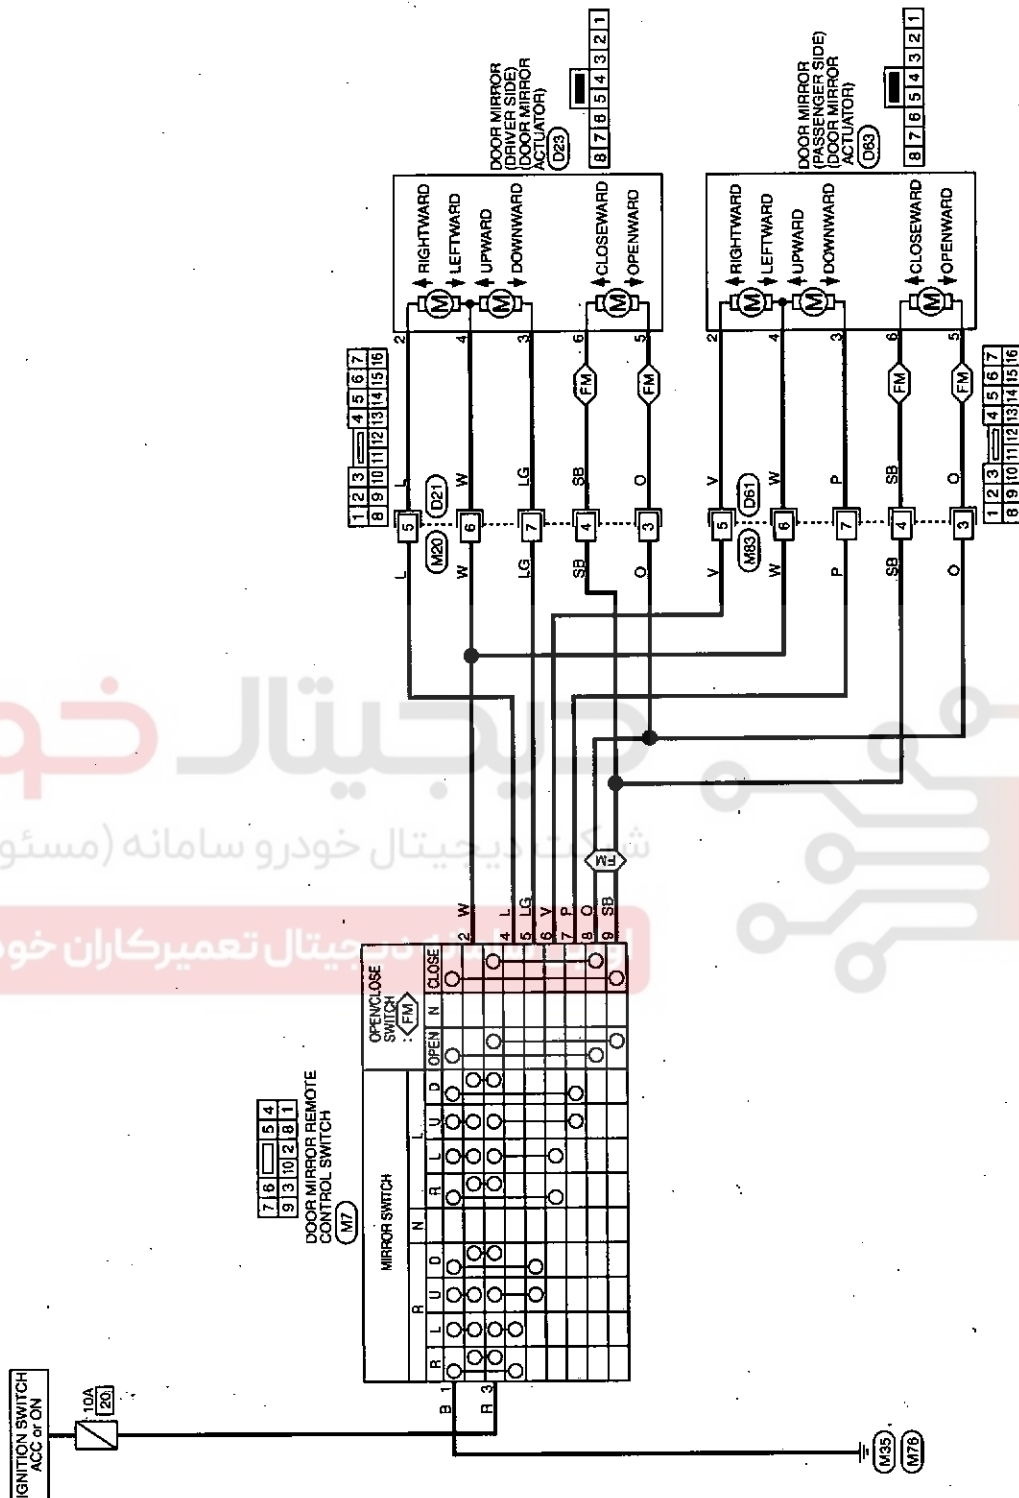

DOOR MIRROR / LHD MODELS (WITH INTELLIGENT KEY SYSTEM)

JMLWA0032GE

Wiring Diagram - DOOR MIRROR SYSTEM (RHD MODELS WITHOUT INTELLI-

A
B
C
D
E
F
G
H
I
J
K
M
N
O
P

MIR

< COMPONENT DIAGNOSIS >

GEN (KEY SYSTEM) -

INFOID:0000000004897602

DOOR MIRROR / RHD MODELS (WITHOUT INTELLIGENT KEY SYSTEM)

FM : With electric foldable door mirror

JMLWA0035GE

Wiring Diagram - DOOR MIRROR SYSTEM (RHD MODELS WITH INTELLIGENT

< COMPONENT DIAGNOSIS >

KEY SYSTEM) -

INFOID:000000004897603

DOOR MIRROR / RHD MODELS (WITH INTELLIGENT KEY SYSTEM)

FM With electric foldable door mirror

JMLWA0034GE

A
B
C
D
E
F
G
H
I
J
K
L
M
N
O
P

MIR