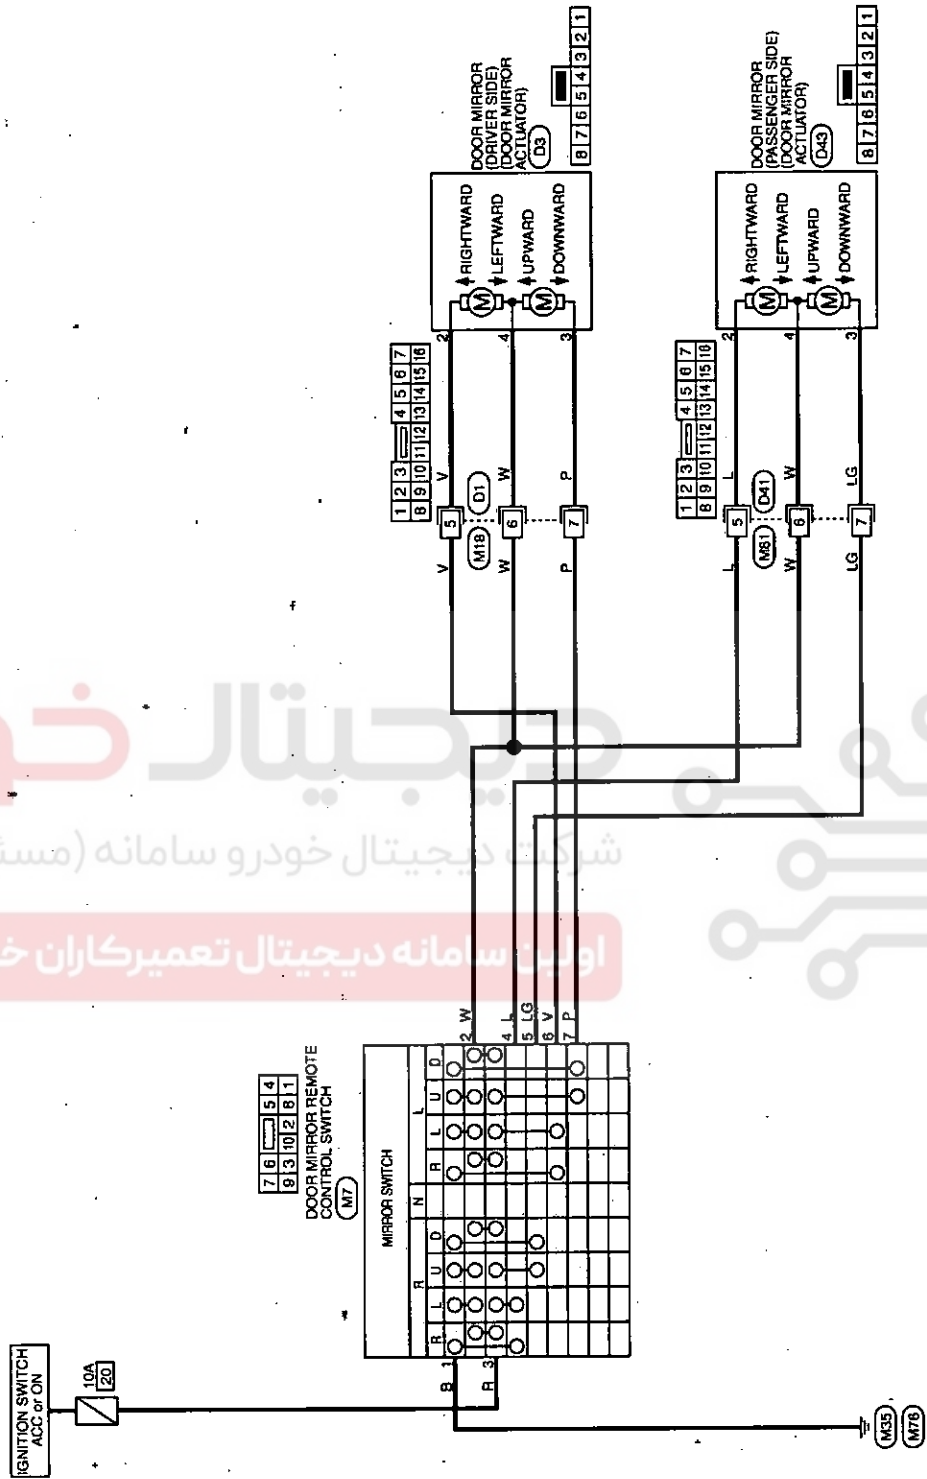

DOOR MIRROR / LHD MODELS (WITH INTELLIGENT KEY SYSTEM)

JMLWA0032GE

Wiring Diagram - DOOR MIRROR SYSTEM (RHD MODELS WITHOUT INTELLI-

A
B
C
D
E
F
G
H
I
J
K
M
N
O
P

MIR

< COMPONENT DIAGNOSIS >

GEN (KEY SYSTEM) -

INFOID:0000000004897602

DOOR MIRROR / RHD MODELS (WITHOUT INTELLIGENT KEY SYSTEM)

FM : With electric foldable door mirror

JMLWA0035GE

Wiring Diagram - DOOR MIRROR SYSTEM (RHD MODELS WITH INTELLIGENT

< COMPONENT DIAGNOSIS >

KEY SYSTEM) -

INFOID:000000004897603

DOOR MIRROR / RHD MODELS (WITH INTELLIGENT KEY SYSTEM)

FM With electric foldable door mirror

JMLWA0034GE

A
B
C
D
E
F
G
H
I
J
K
L
M
N
O
P

MIR