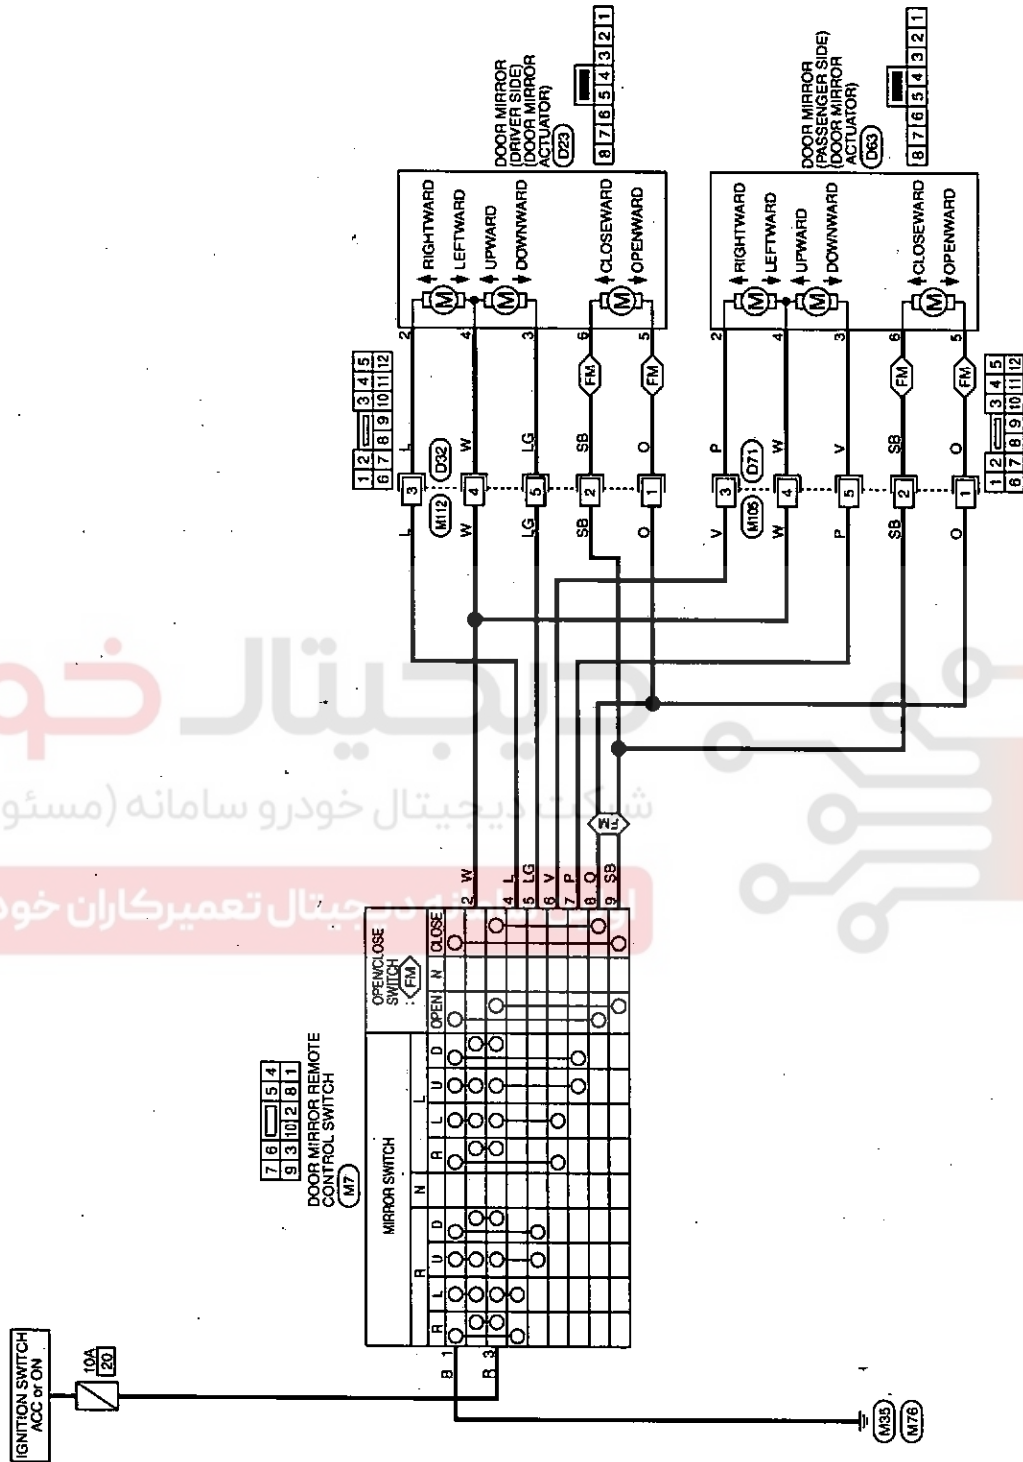

DOOR MIRROR / LHD MODELS (WITH INTELLIGENT KEY SYSTEM)

JMLWA0032GE

Wiring Diagram - DOOR MIRROR SYSTEM (RHD MODELS WITHOUT INTELLI-

A
B
C
D
E
F
G
H
I
J
K
M
N
O
P

MIR

< COMPONENT DIAGNOSIS >

GEN (KEY SYSTEM) -

INFOID:0000000004897602

DOOR MIRROR / RHD MODELS (WITHOUT INTELLIGENT KEY SYSTEM)

FM : With electric foldable door mirror

JMLWA0035GE

Wiring Diagram - DOOR MIRROR SYSTEM (RHD MODELS WITH INTELLIGENT

< COMPONENT DIAGNOSIS >

KEY SYSTEM) -

INFOID:000000004897603

DOOR MIRROR / RHD MODELS (WITH INTELLIGENT KEY SYSTEM)

FM With electric foldable door mirror

JMLWA0034GE

A
B
C
D
E
F
G
H
I
J
K
L
M
N
O
P

MIR