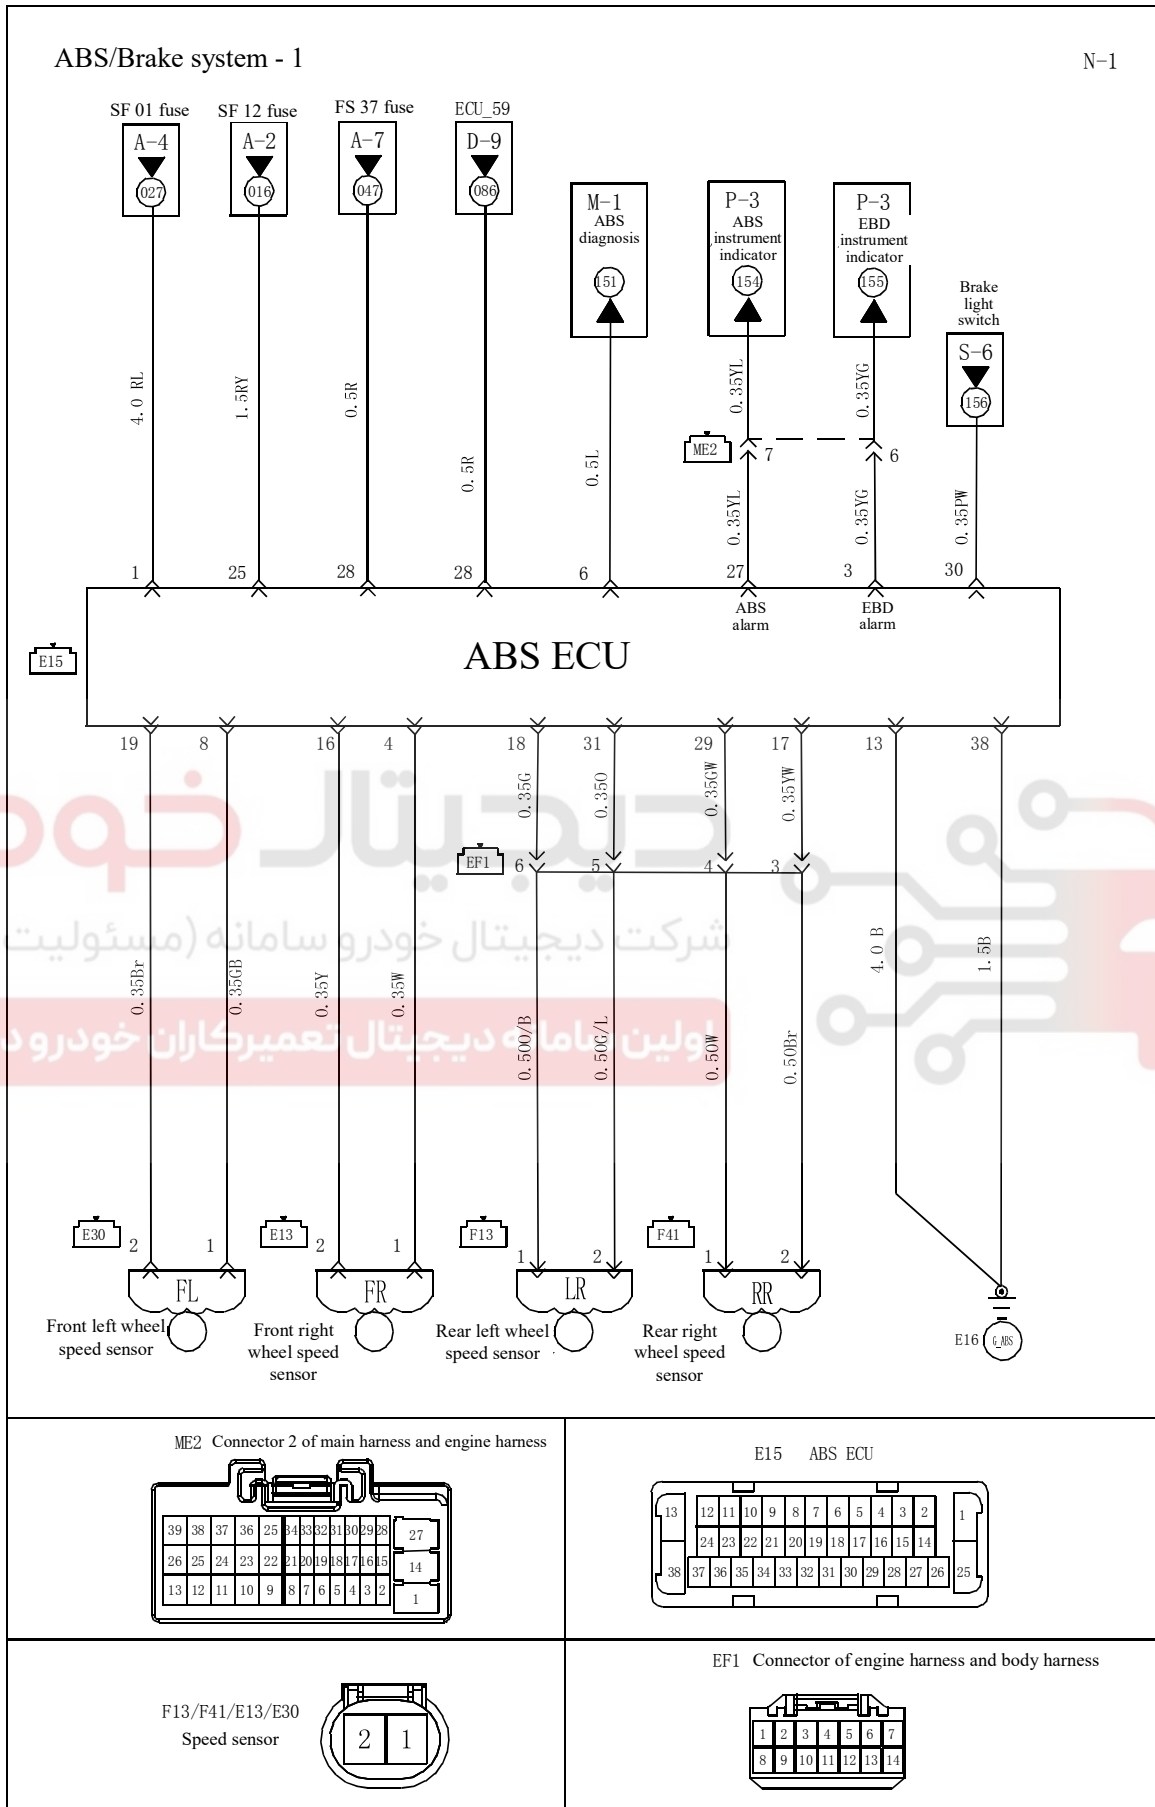

Circuit Diagram

Circuit Diagram

ABS/Brake system - 2		N-2
Component location index		
Component code	Component name	
E15	ABS ECU	
F13	Rear left wheel speed sensor	
F41	Rear right wheel speed sensor	
E30	Front left wheel speed sensor	
E13	Front right wheel speed sensor	
Connector		
ME2	Connector 2 of main harness and engine harness	
EF1	Connector of engine harness and body harness	
GND		
E16		